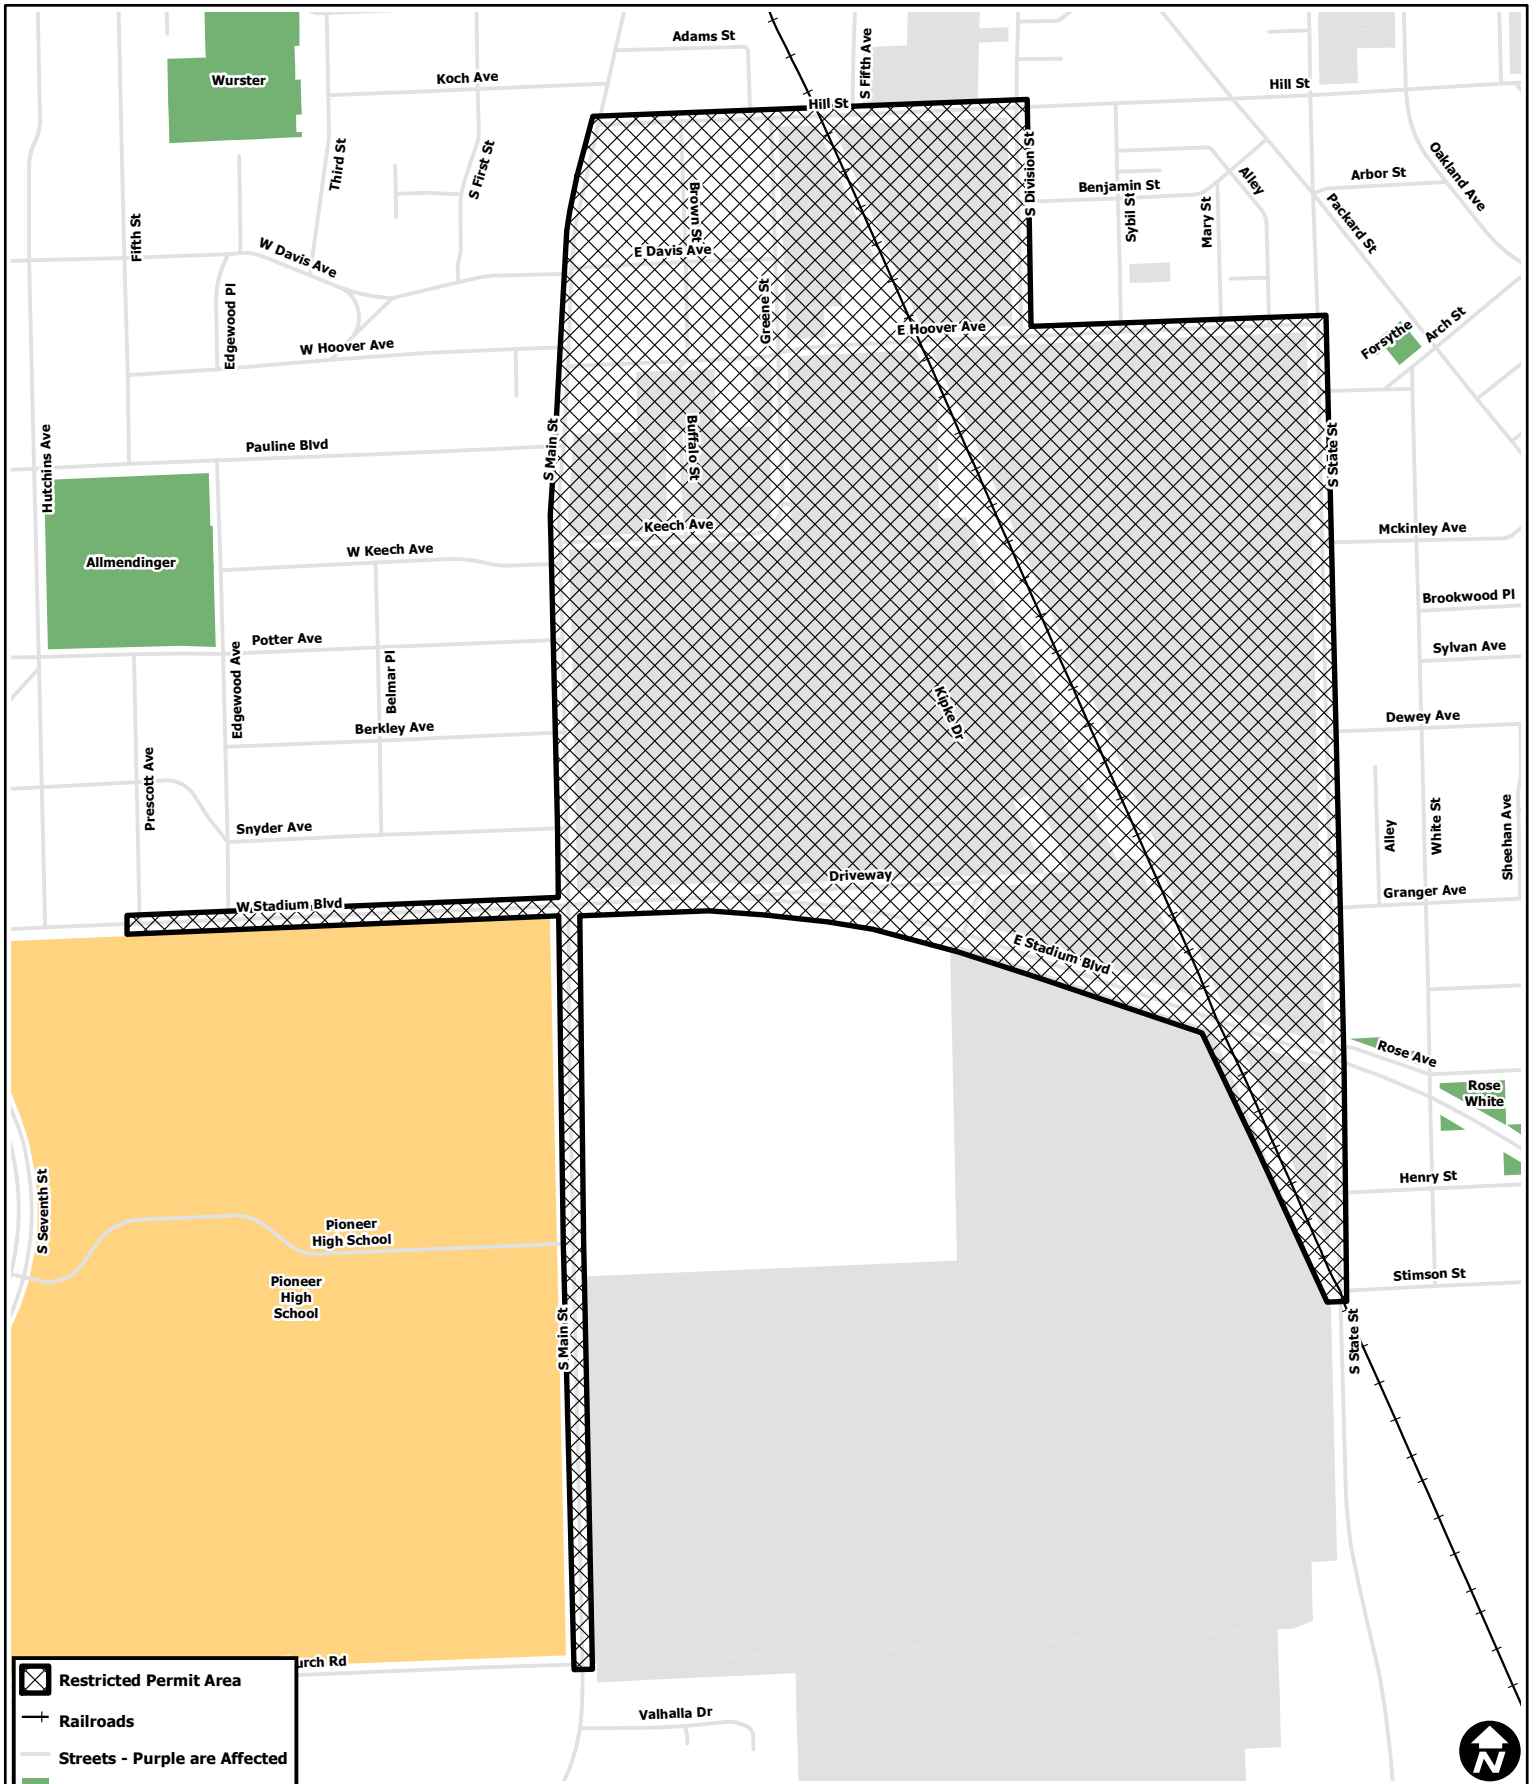

NHL Winter Classic Restricted Permit Area

- Restricted Permit Area
- Railroads
- Streets - Purple are Affected
- Parks
- Schools
- Other Open Space
- University Owned