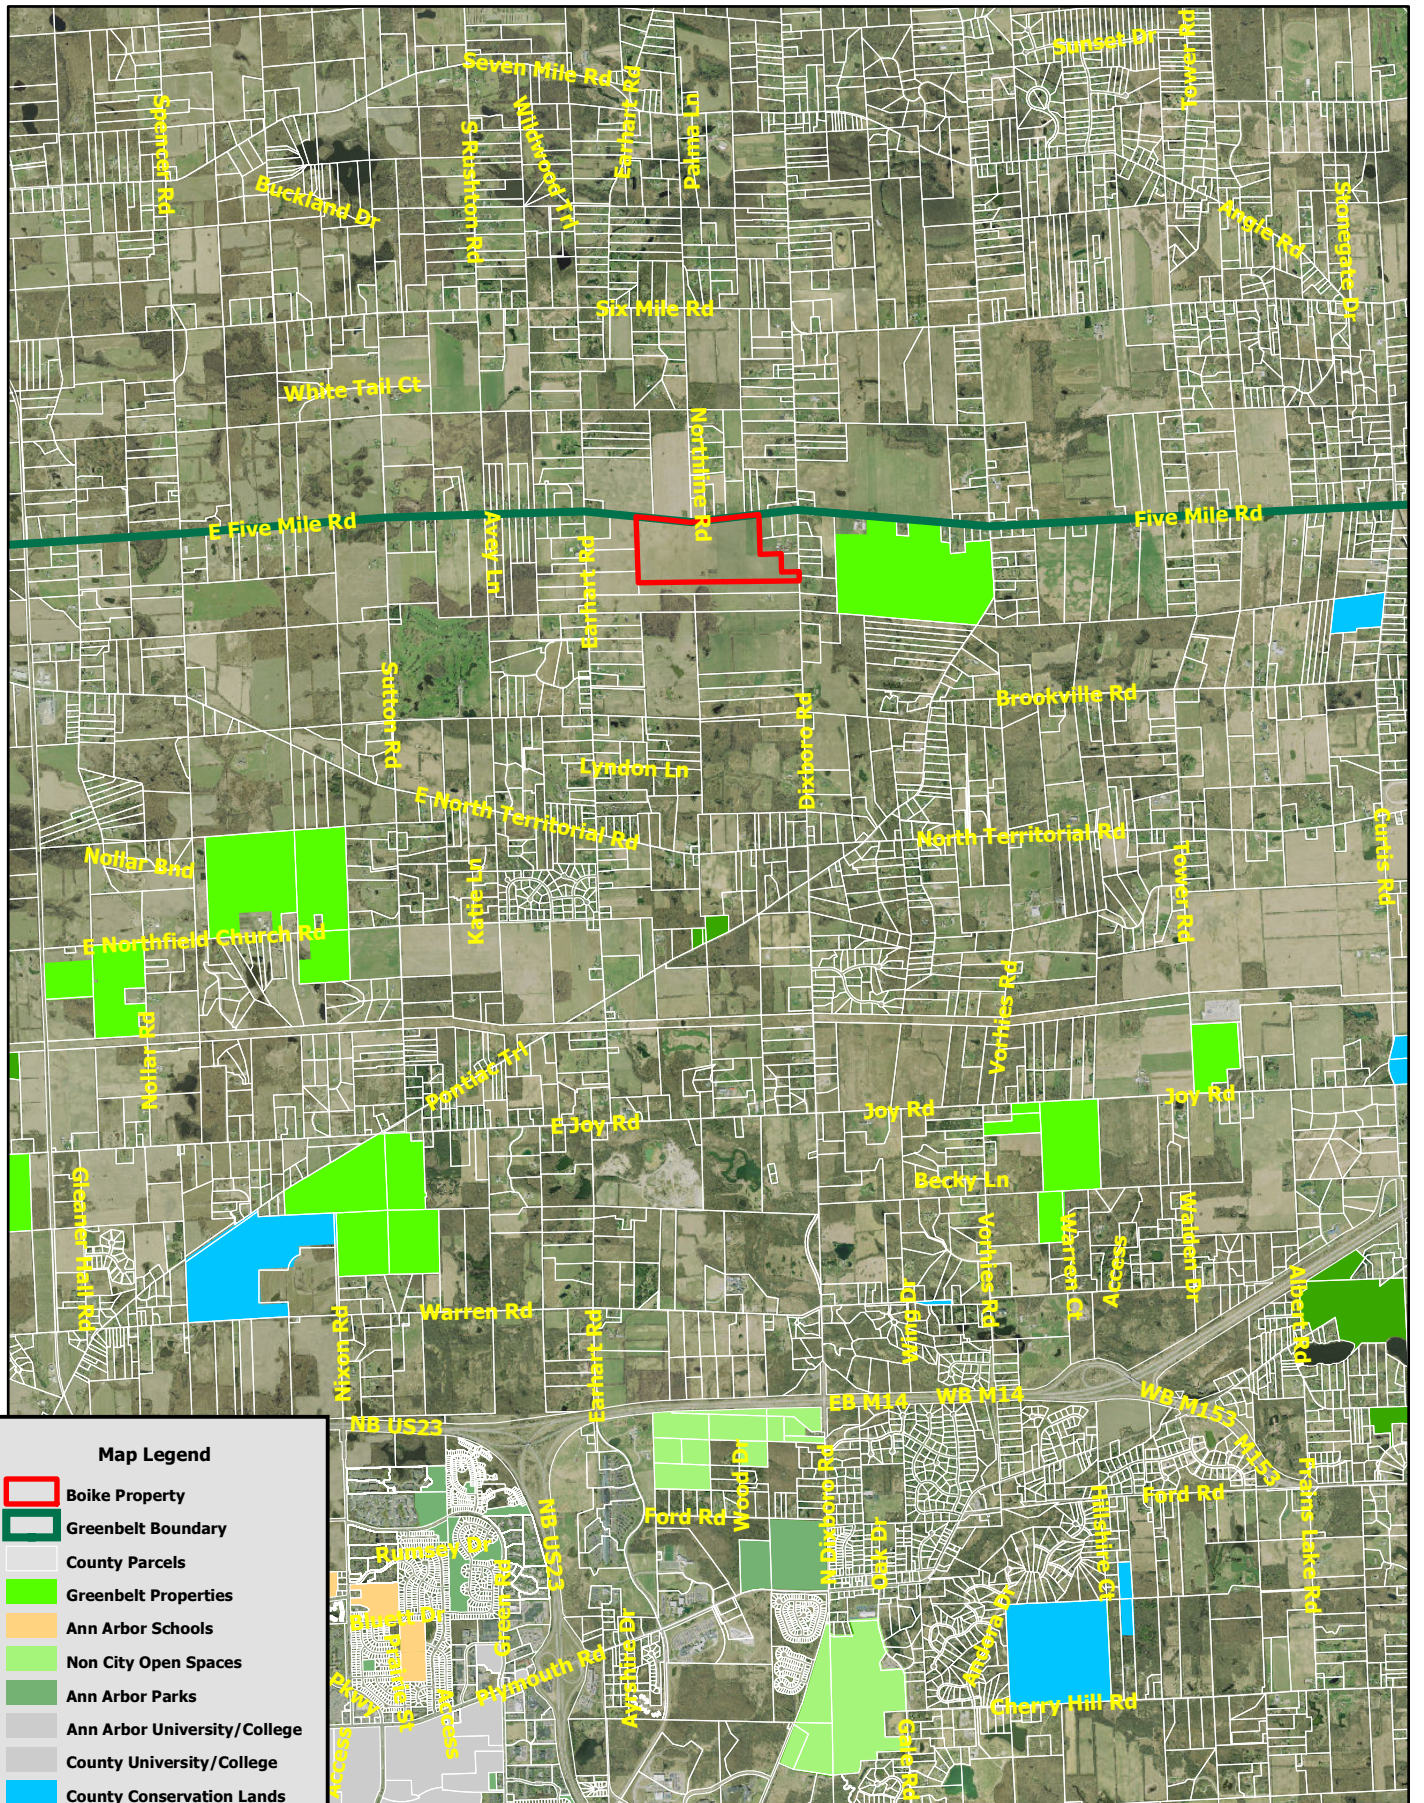

# Owner: Annie Boike

**Map Legend**

-  Boike Property
-  Greenbelt Boundary
-  County Parcels
-  Greenbelt Properties
-  Ann Arbor Schools
-  Non City Open Spaces
-  Ann Arbor Parks
-  Ann Arbor University/College
-  County University/College
-  County Conservation Lands
-  County Parks/Preserves