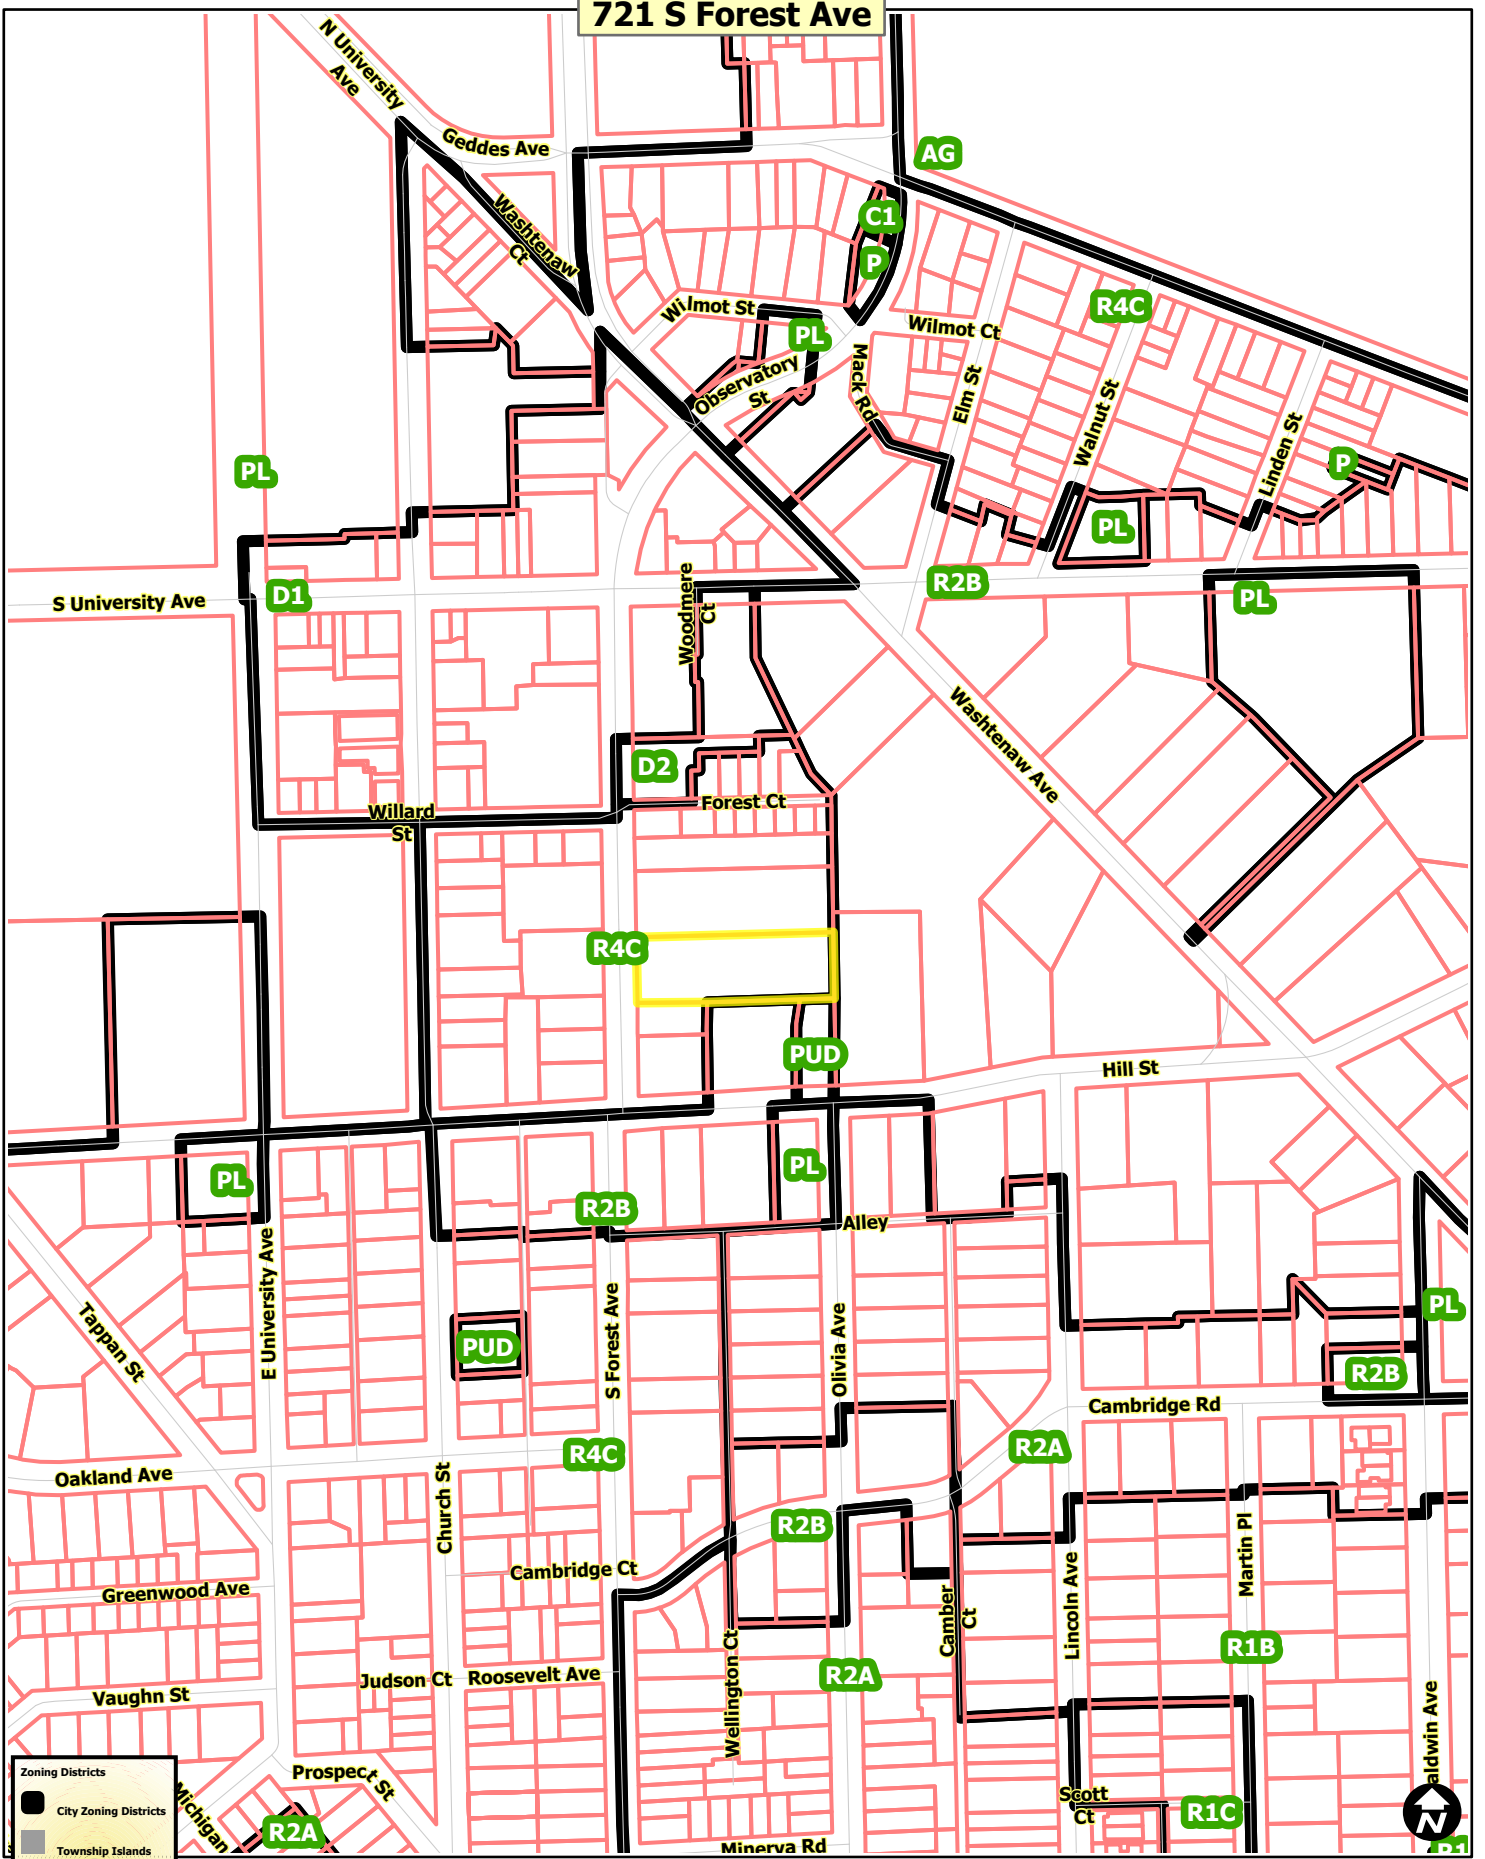

721 S Forest Ave

Zoning Districts

- City Zoning Districts
- Township Islands
- Railroads
- Huron River
- Tax Parcels

Map date: 8/17/2022
 Any aerial imagery is circa 2020 unless otherwise noted
 Terms of use: www.a2gov.org/terms