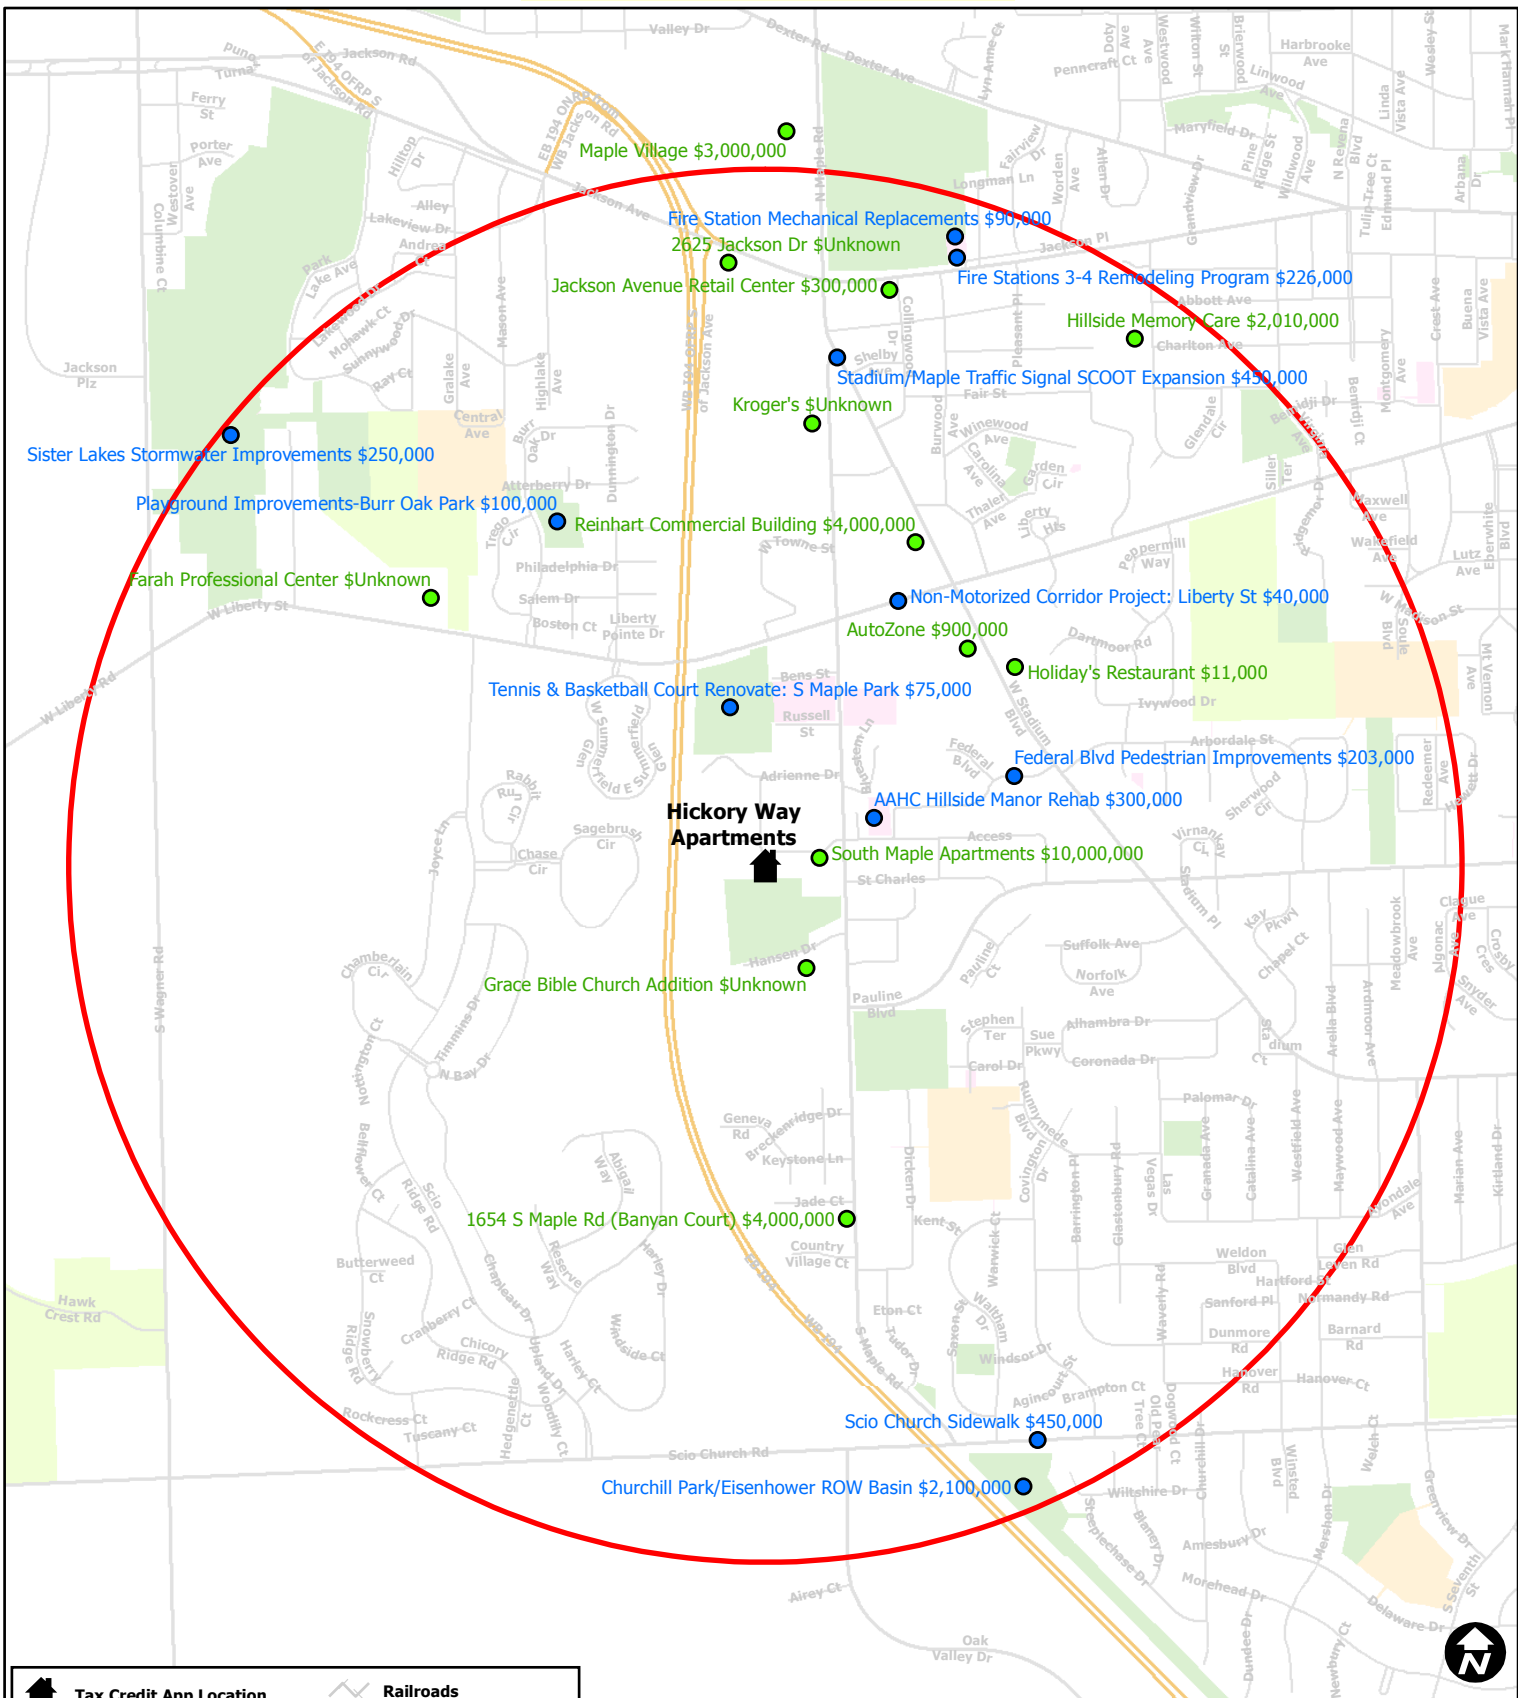

# Hickory Way Apartments

	Tax Credit App Location		Railroads
	Public Improvement Projects		Parkland
	Private Development Projects		Other Open Space
	1 mile buffer		AA Public Schools
			University Owned Land
			City Owned Land

Map date 3/6/2017  
 Any aerial imagery is circa 2015 unless otherwise noted  
 Terms of use: [www.a2gov.org/terms](http://www.a2gov.org/terms)