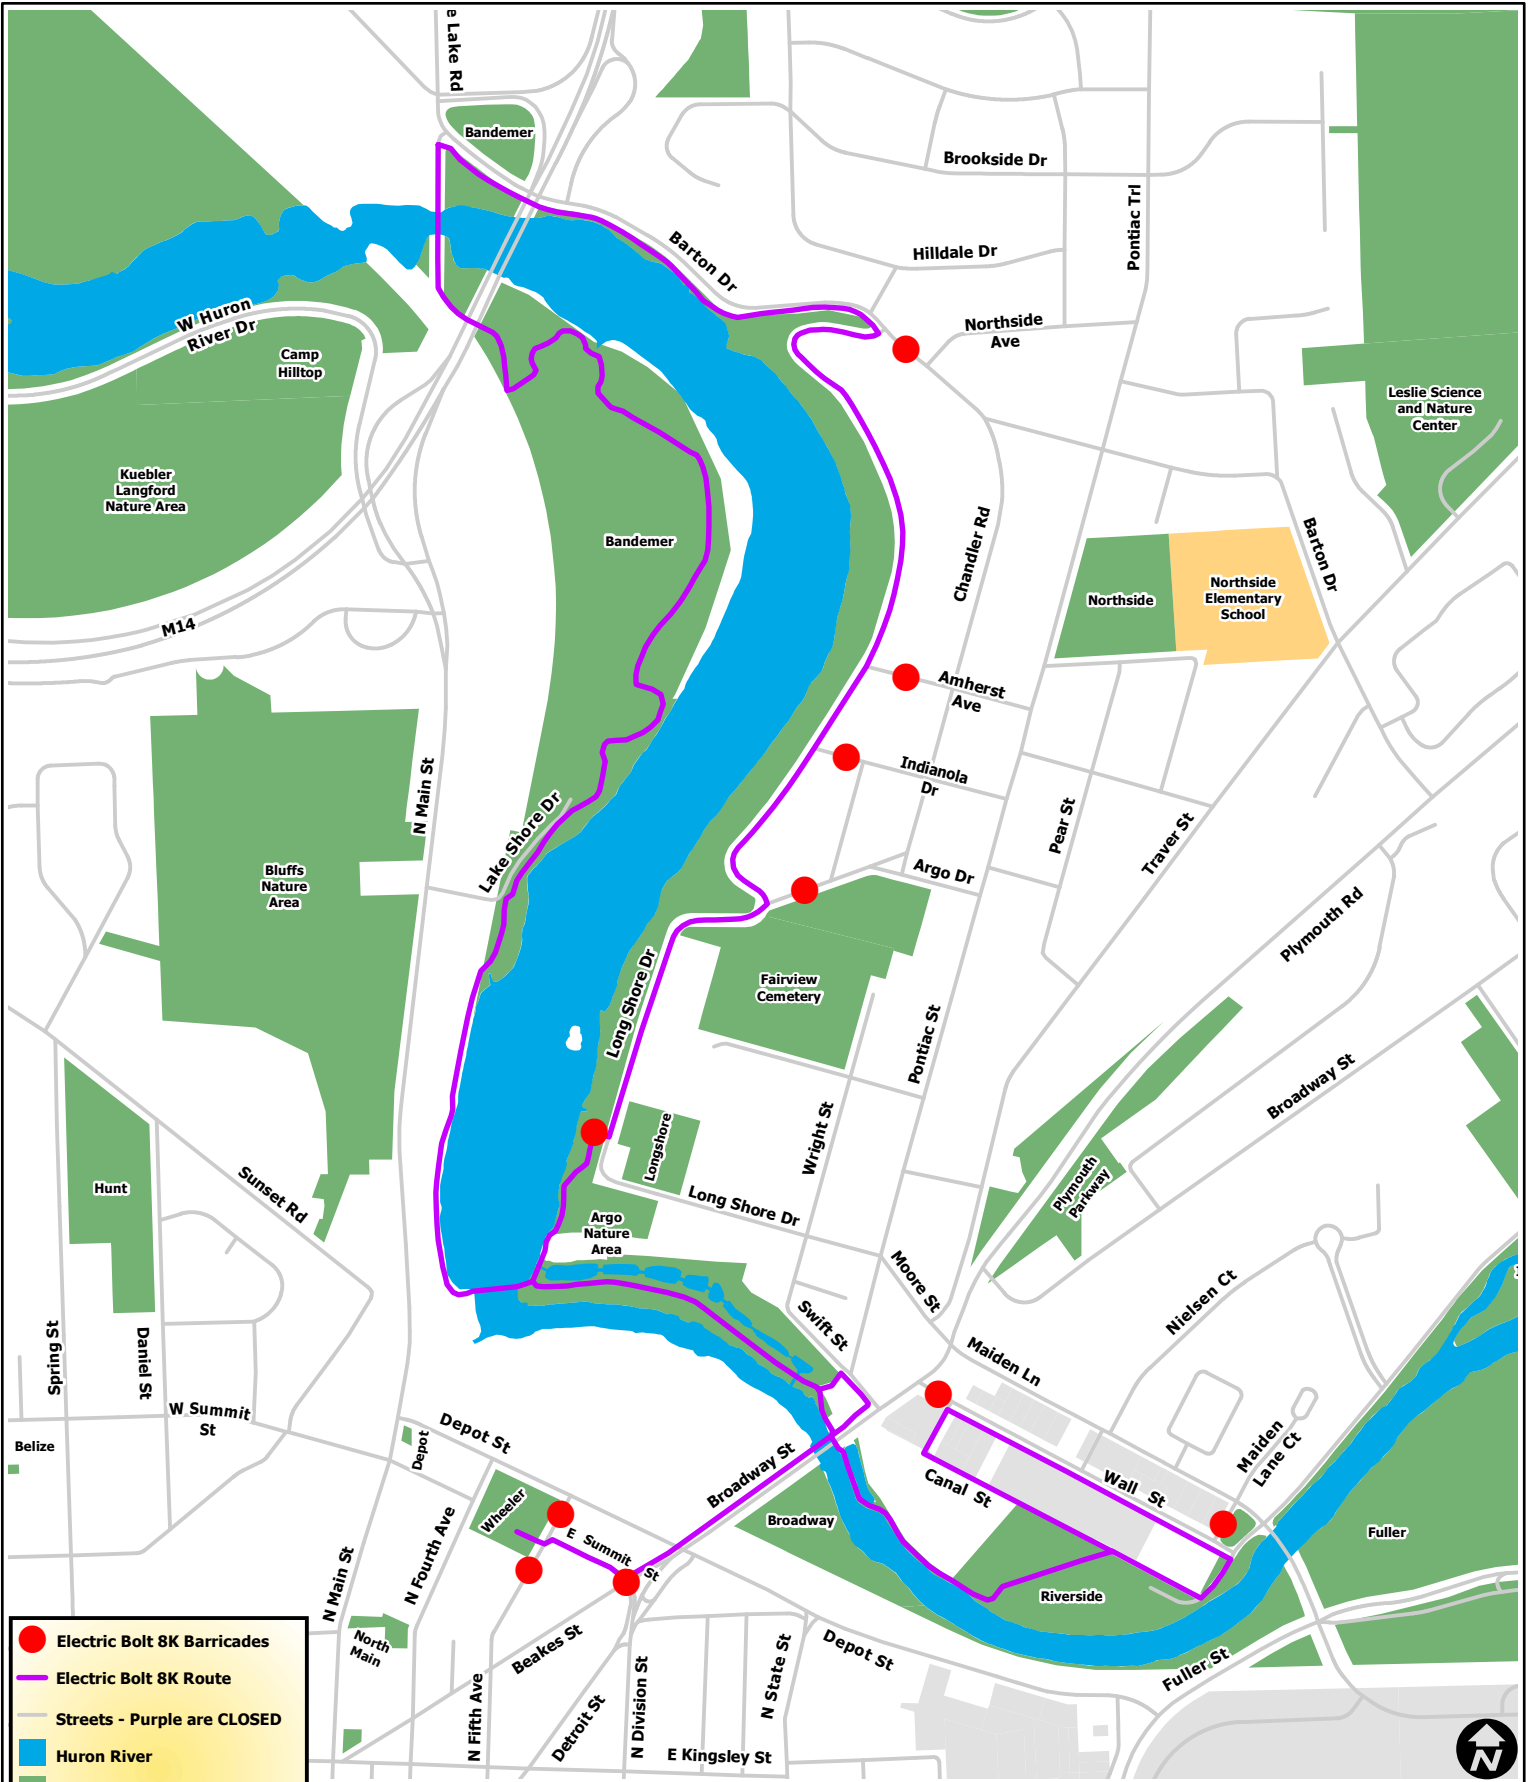

Electric Bolt 8K

- Electric Bolt 8K Barricades
- Electric Bolt 8K Route
- Streets - Purple are CLOSED
- █ Huron River
- █ Park Property
- █ School Property
- █ Non City Open Space Property
- █ University Property

City of Ann Arbor Map Disclaimer:

Map Created: 7/1/2013