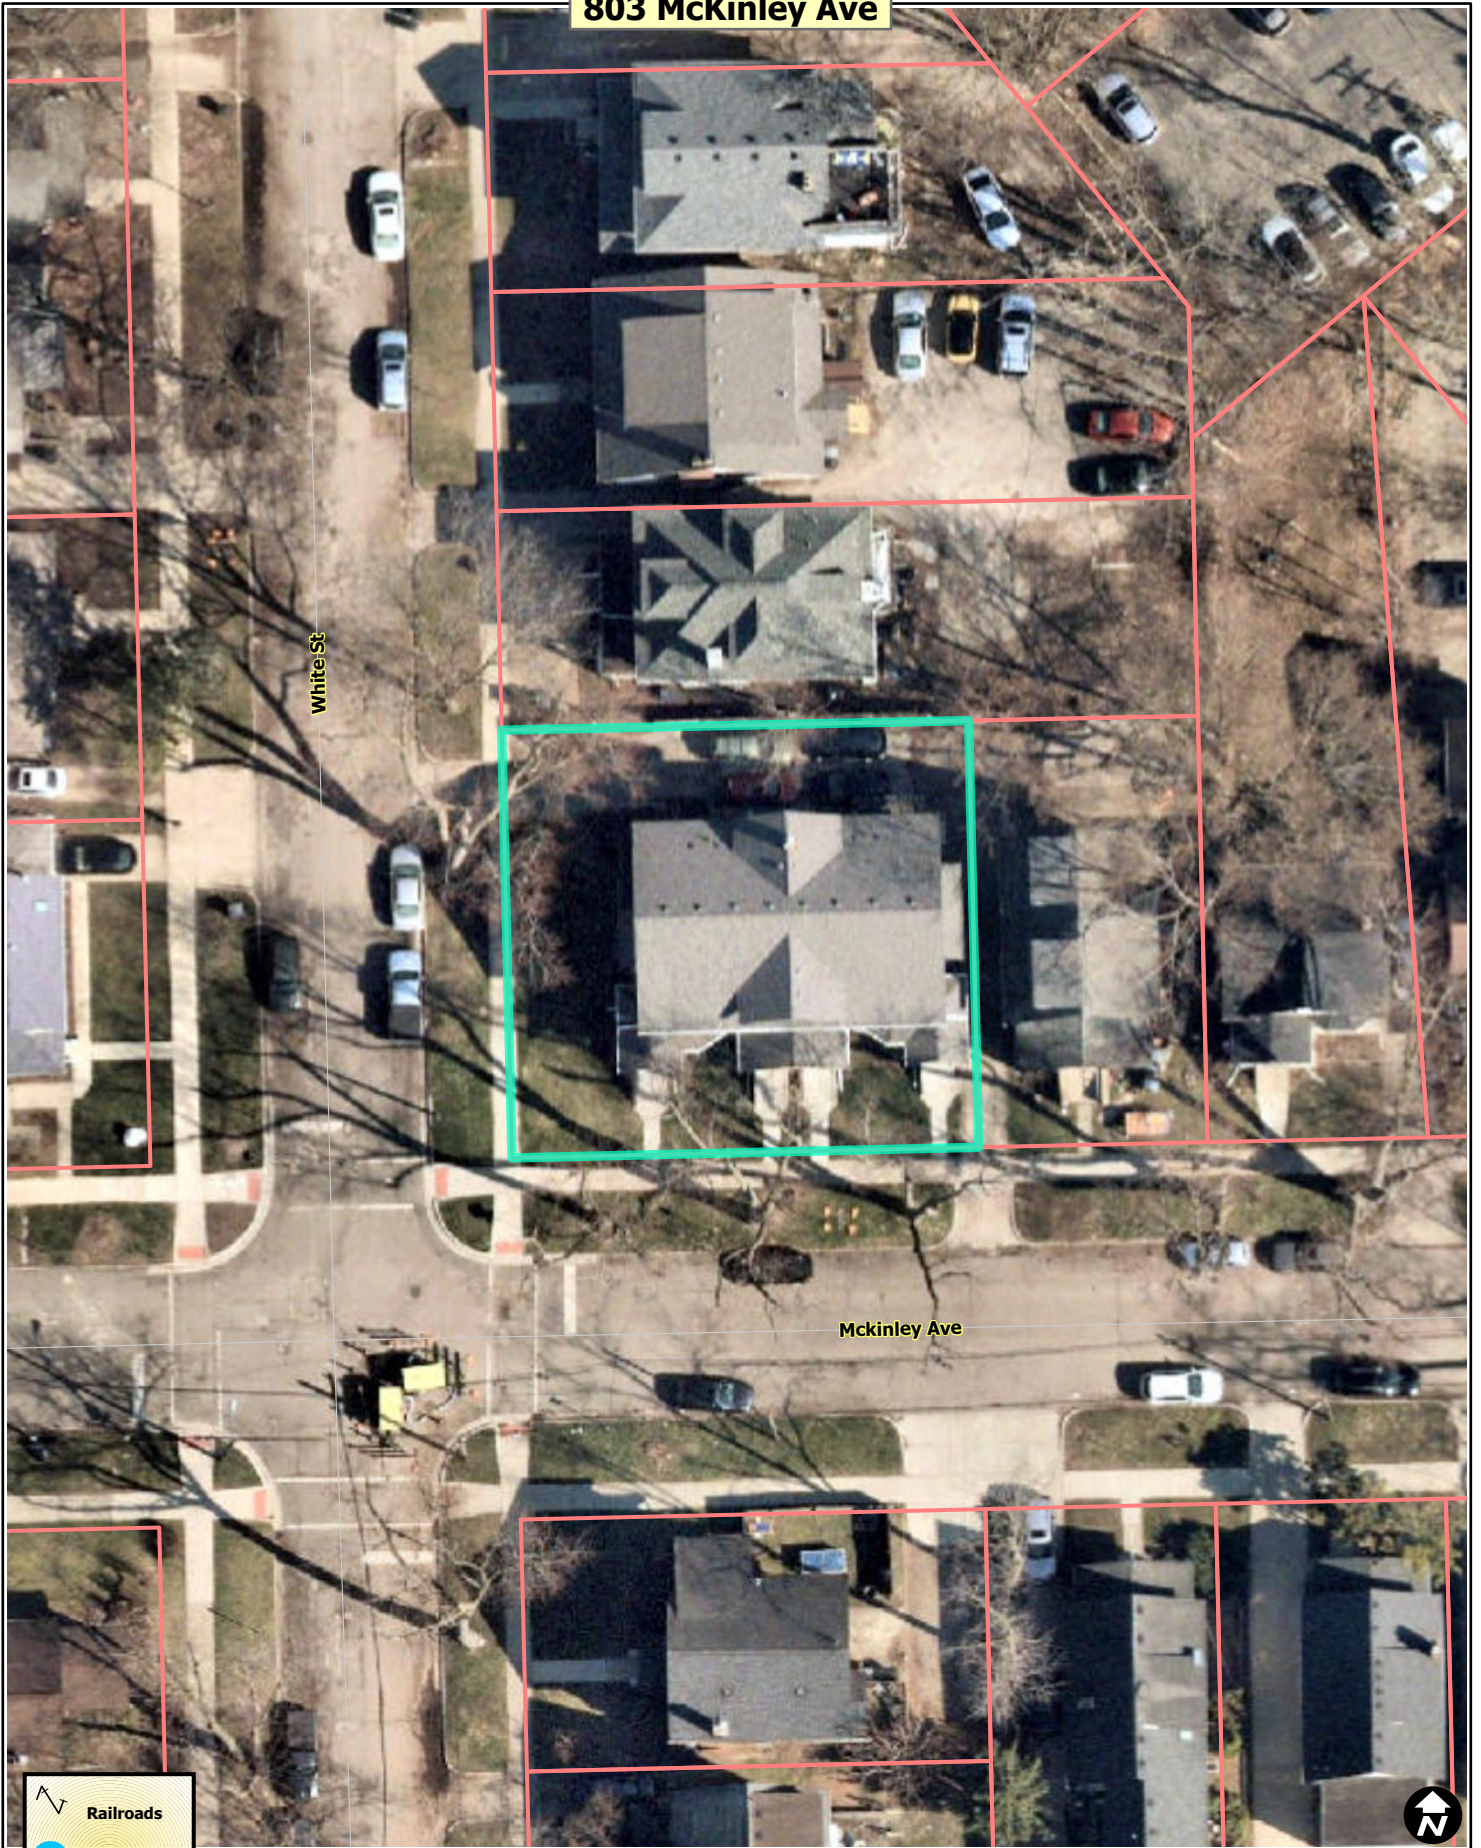

803 McKinley Ave

White St

McKinley Ave

-  Railroads
-  Huron River
-  Tax Parcels

Map date: 10/2/2023

Any aerial imagery is circa 2023 unless otherwise noted

Terms of use: www.a2gov.org/terms