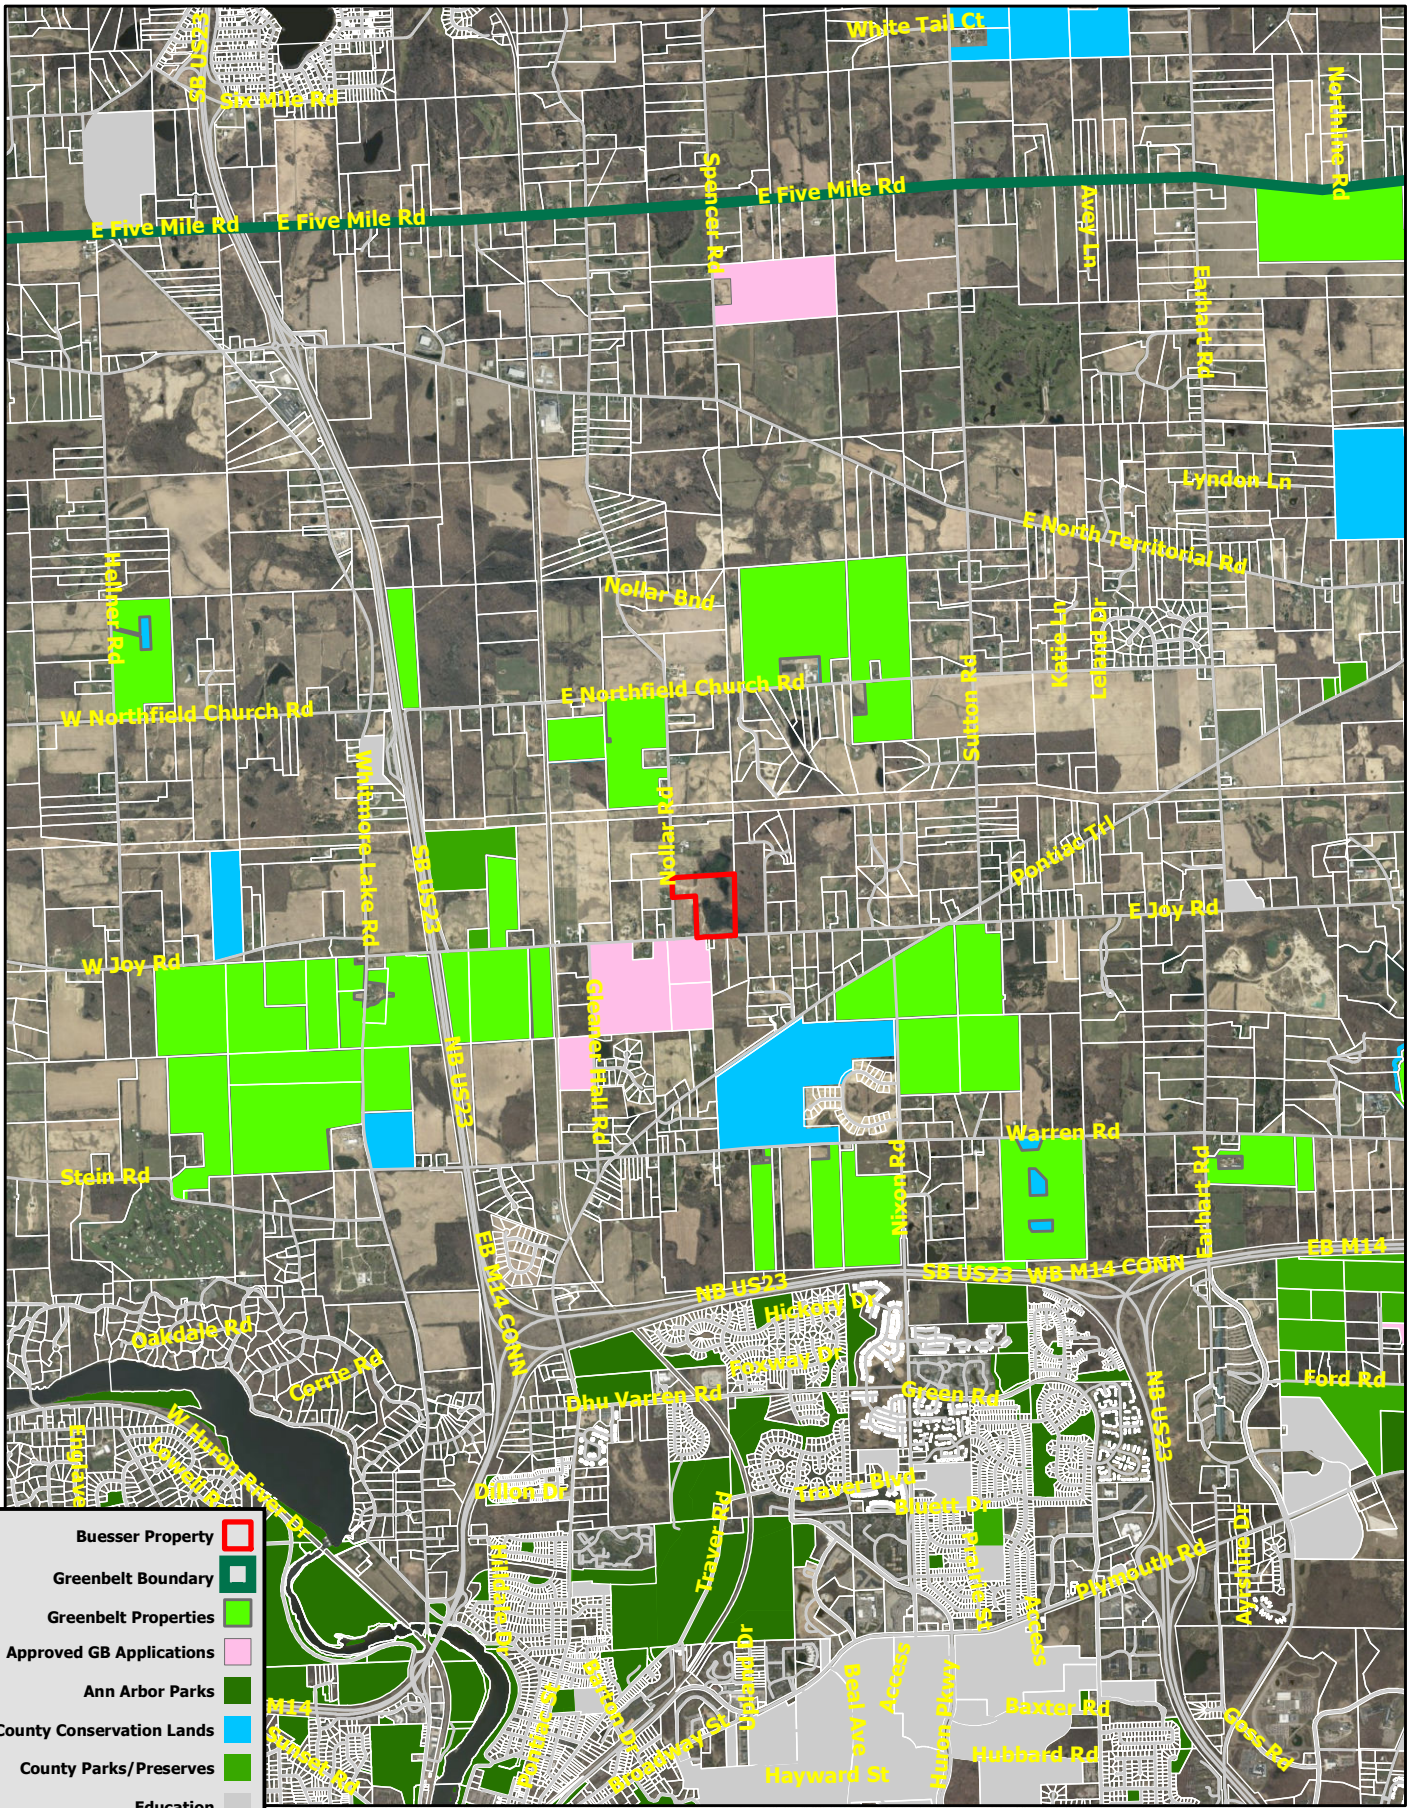

# Andrew Buesser

Buesser Property	
Greenbelt Boundary	
Greenbelt Properties	
Approved GB Applications	
Ann Arbor Parks	
County Conservation Lands	
County Parks/Preserves	
Education	
Parcels	