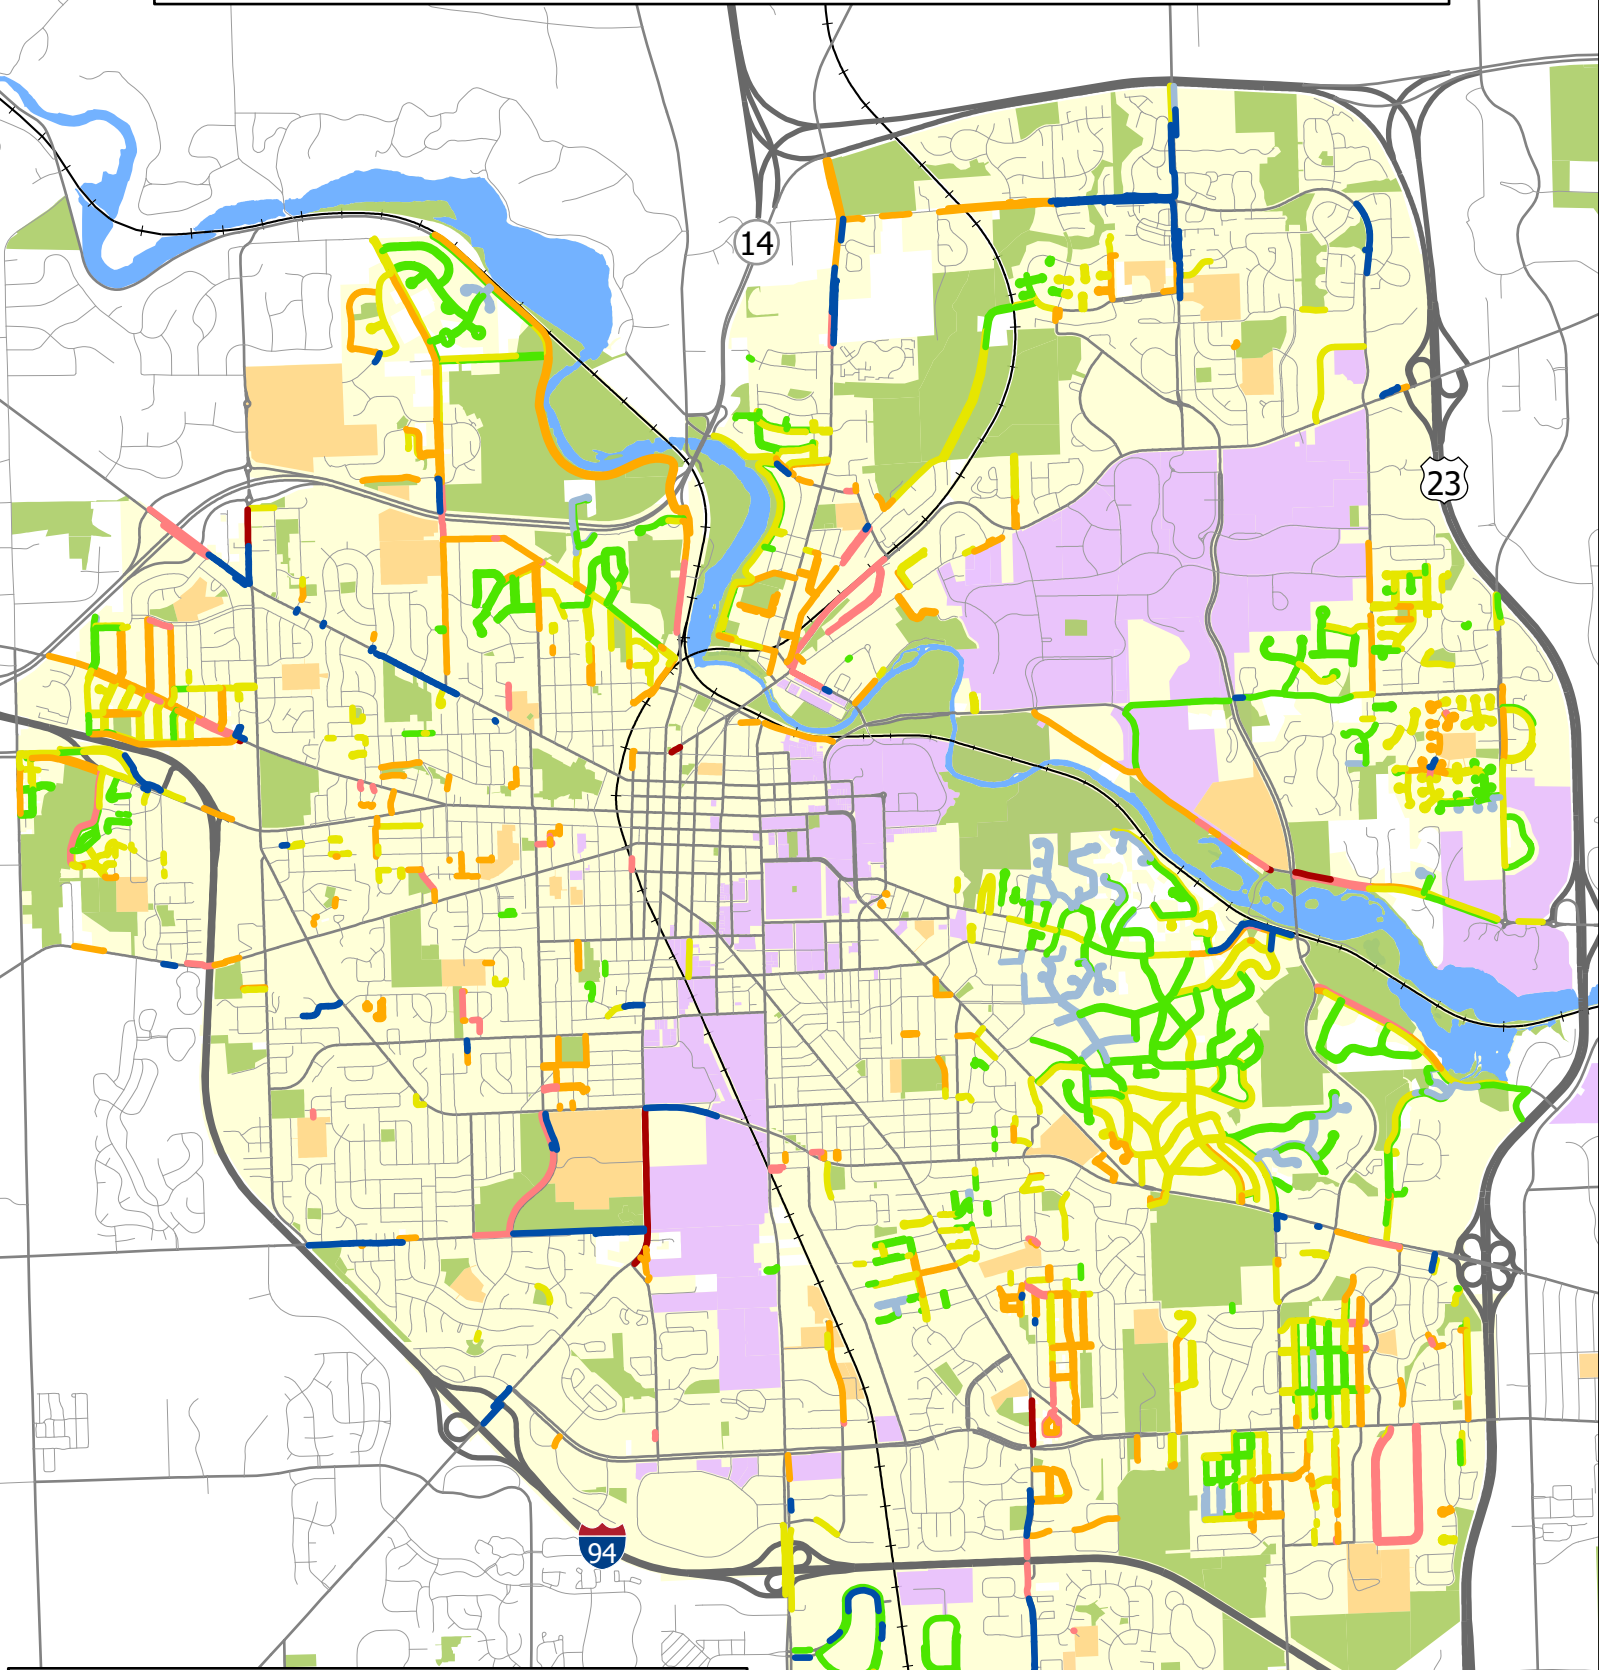

Sidewalk Gaps -- Progress and Prioritization

Gap Priority

- Highest
- High
- Mid-High
- Mid-Low
- Low
- Lowest

New Sidewalks 2013-2019
(8.9 miles)

- Parks/Open Space
- Schools
- University