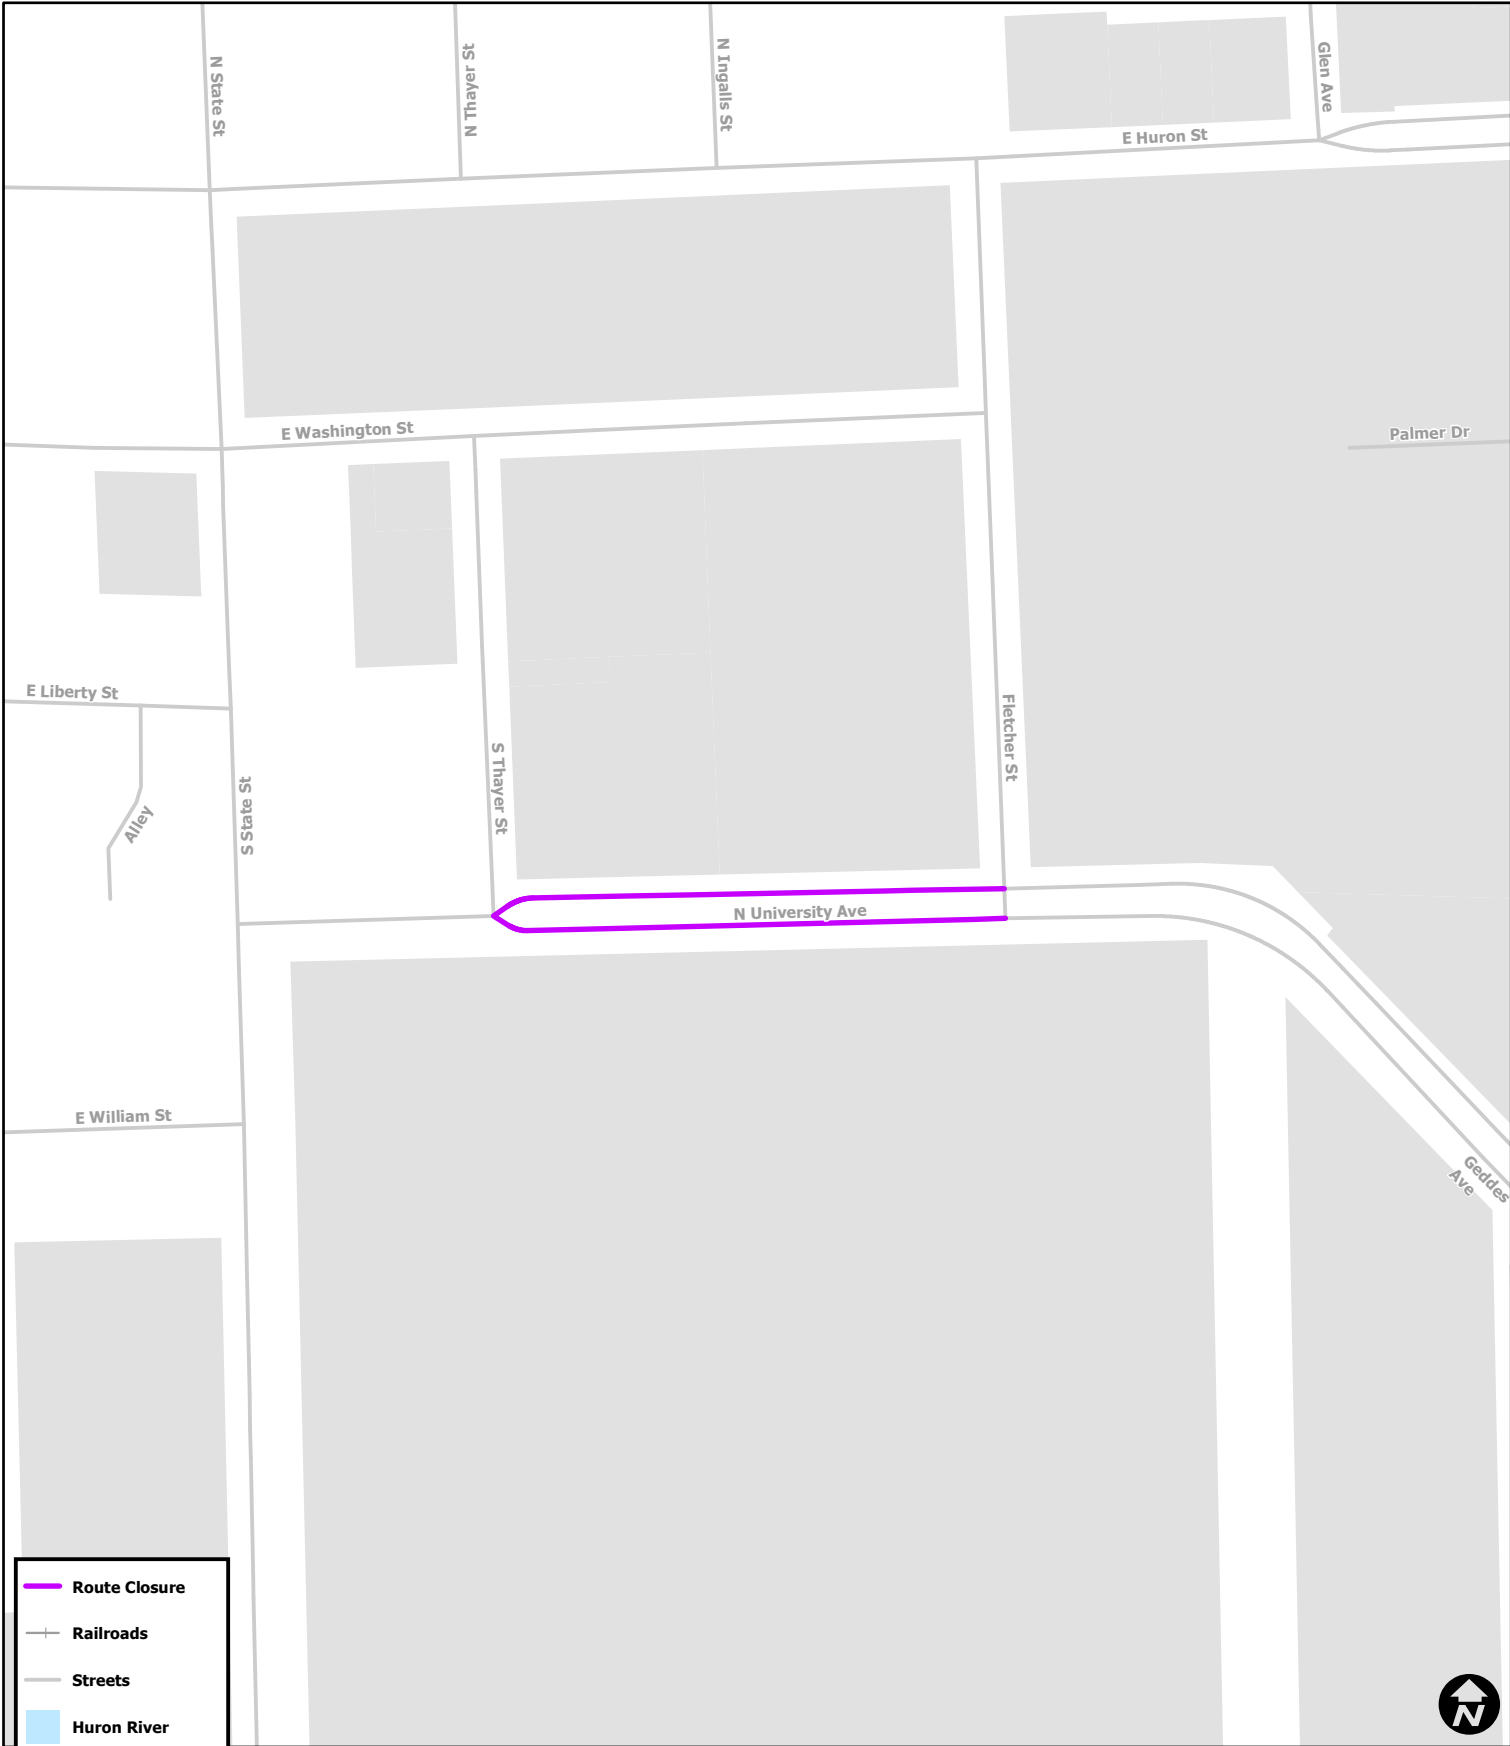

UMix Outdoors

- Route Closure
- Railroads
- Streets
- Huron River
- Parkland
- Other Open Space
- AAPS Schools
- University Land

Map date 6/18/2015
Any aerial imagery is circa 2012 unless otherwise noted
Terms of use: www.a2gov.org/terms