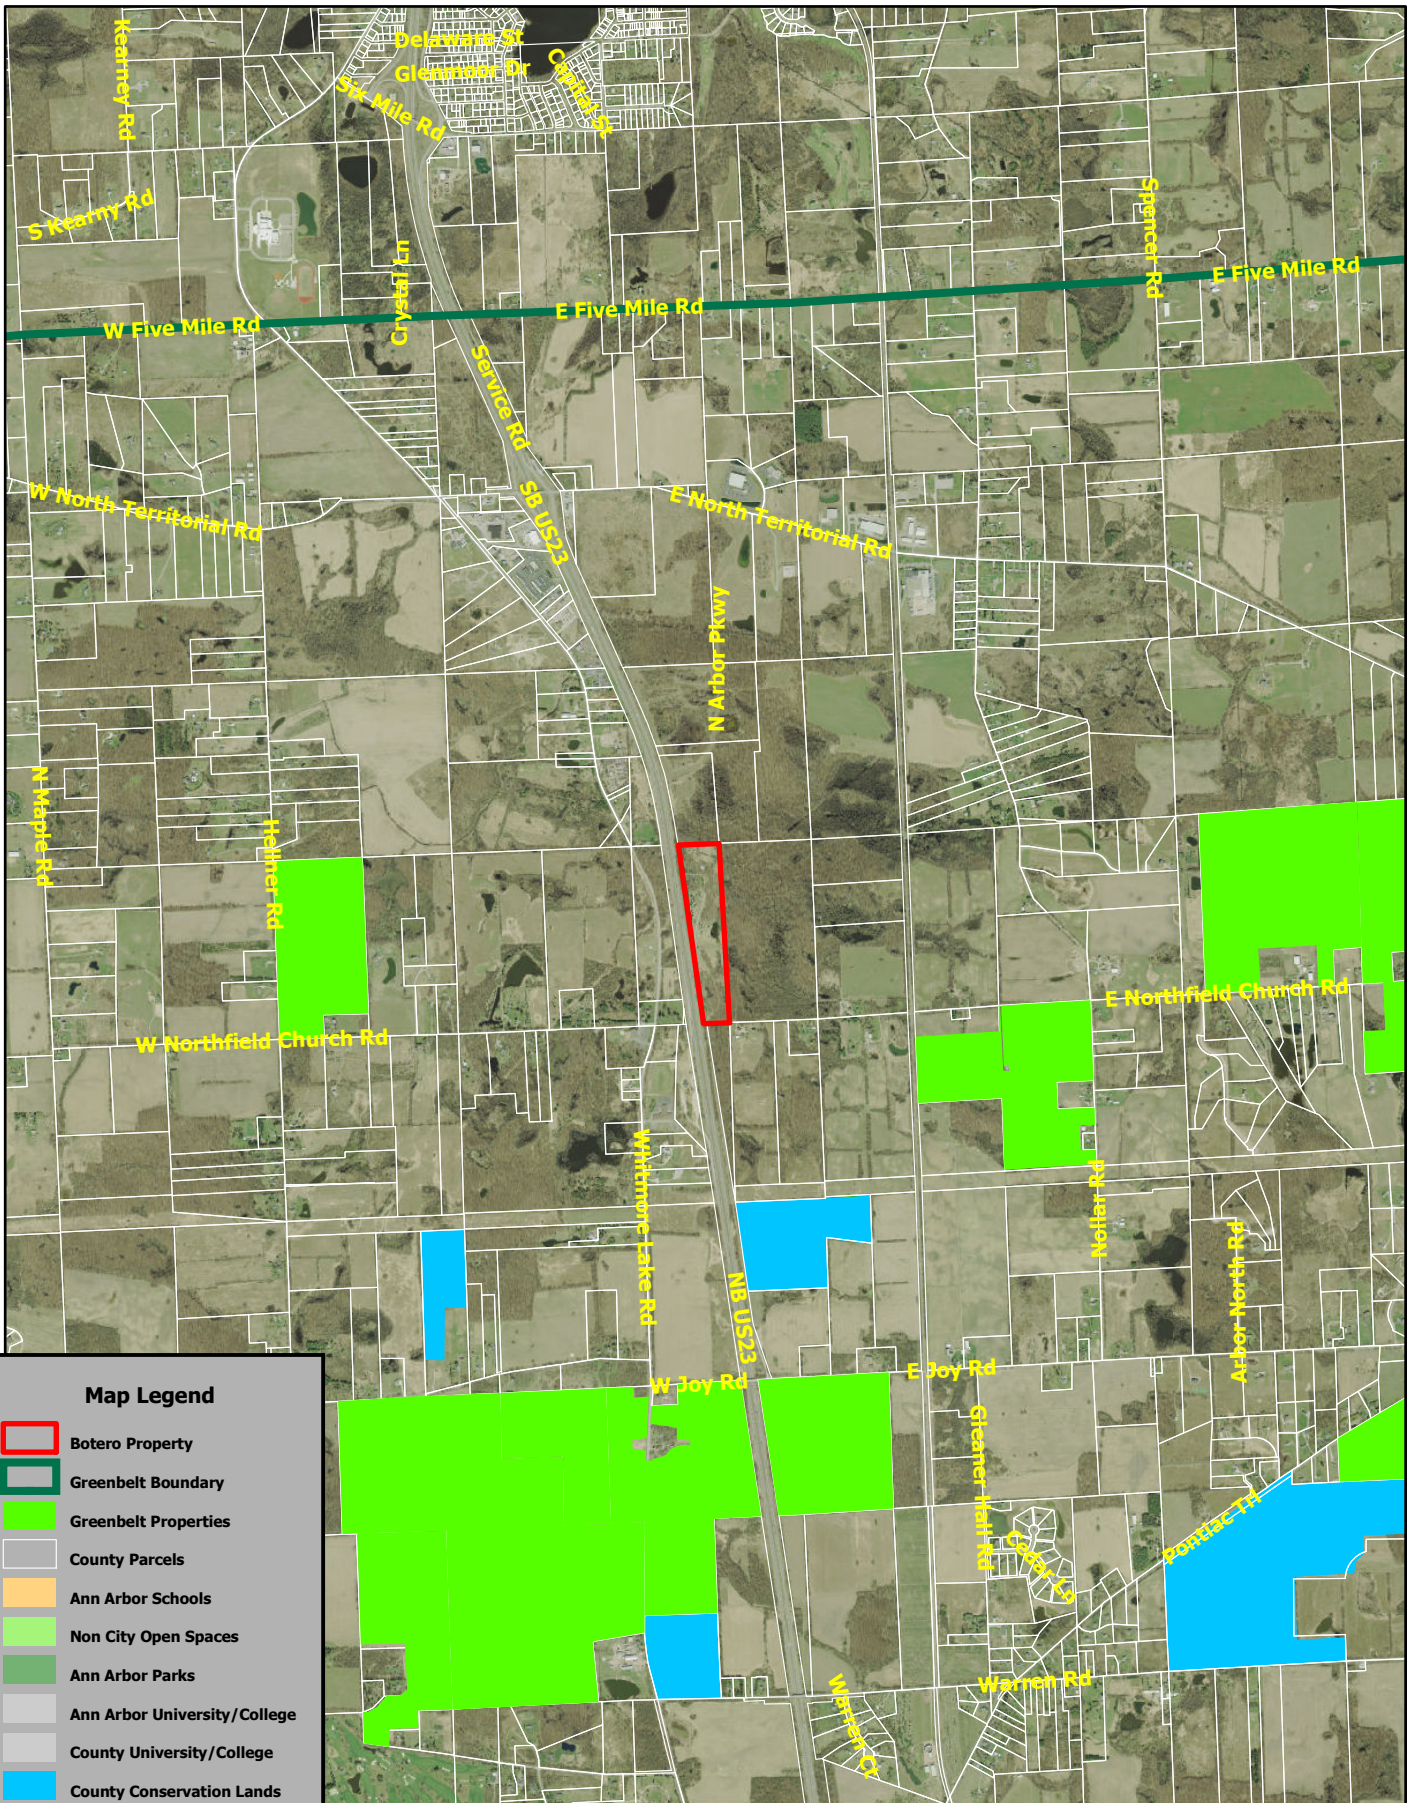

Owner: Charles Botero

Map Legend

-  Botero Property
-  Greenbelt Boundary
-  Greenbelt Properties
-  County Parcels
-  Ann Arbor Schools
-  Non City Open Spaces
-  Ann Arbor Parks
-  Ann Arbor University/College
-  County University/College
-  County Conservation Lands
-  County Parks/Preserves