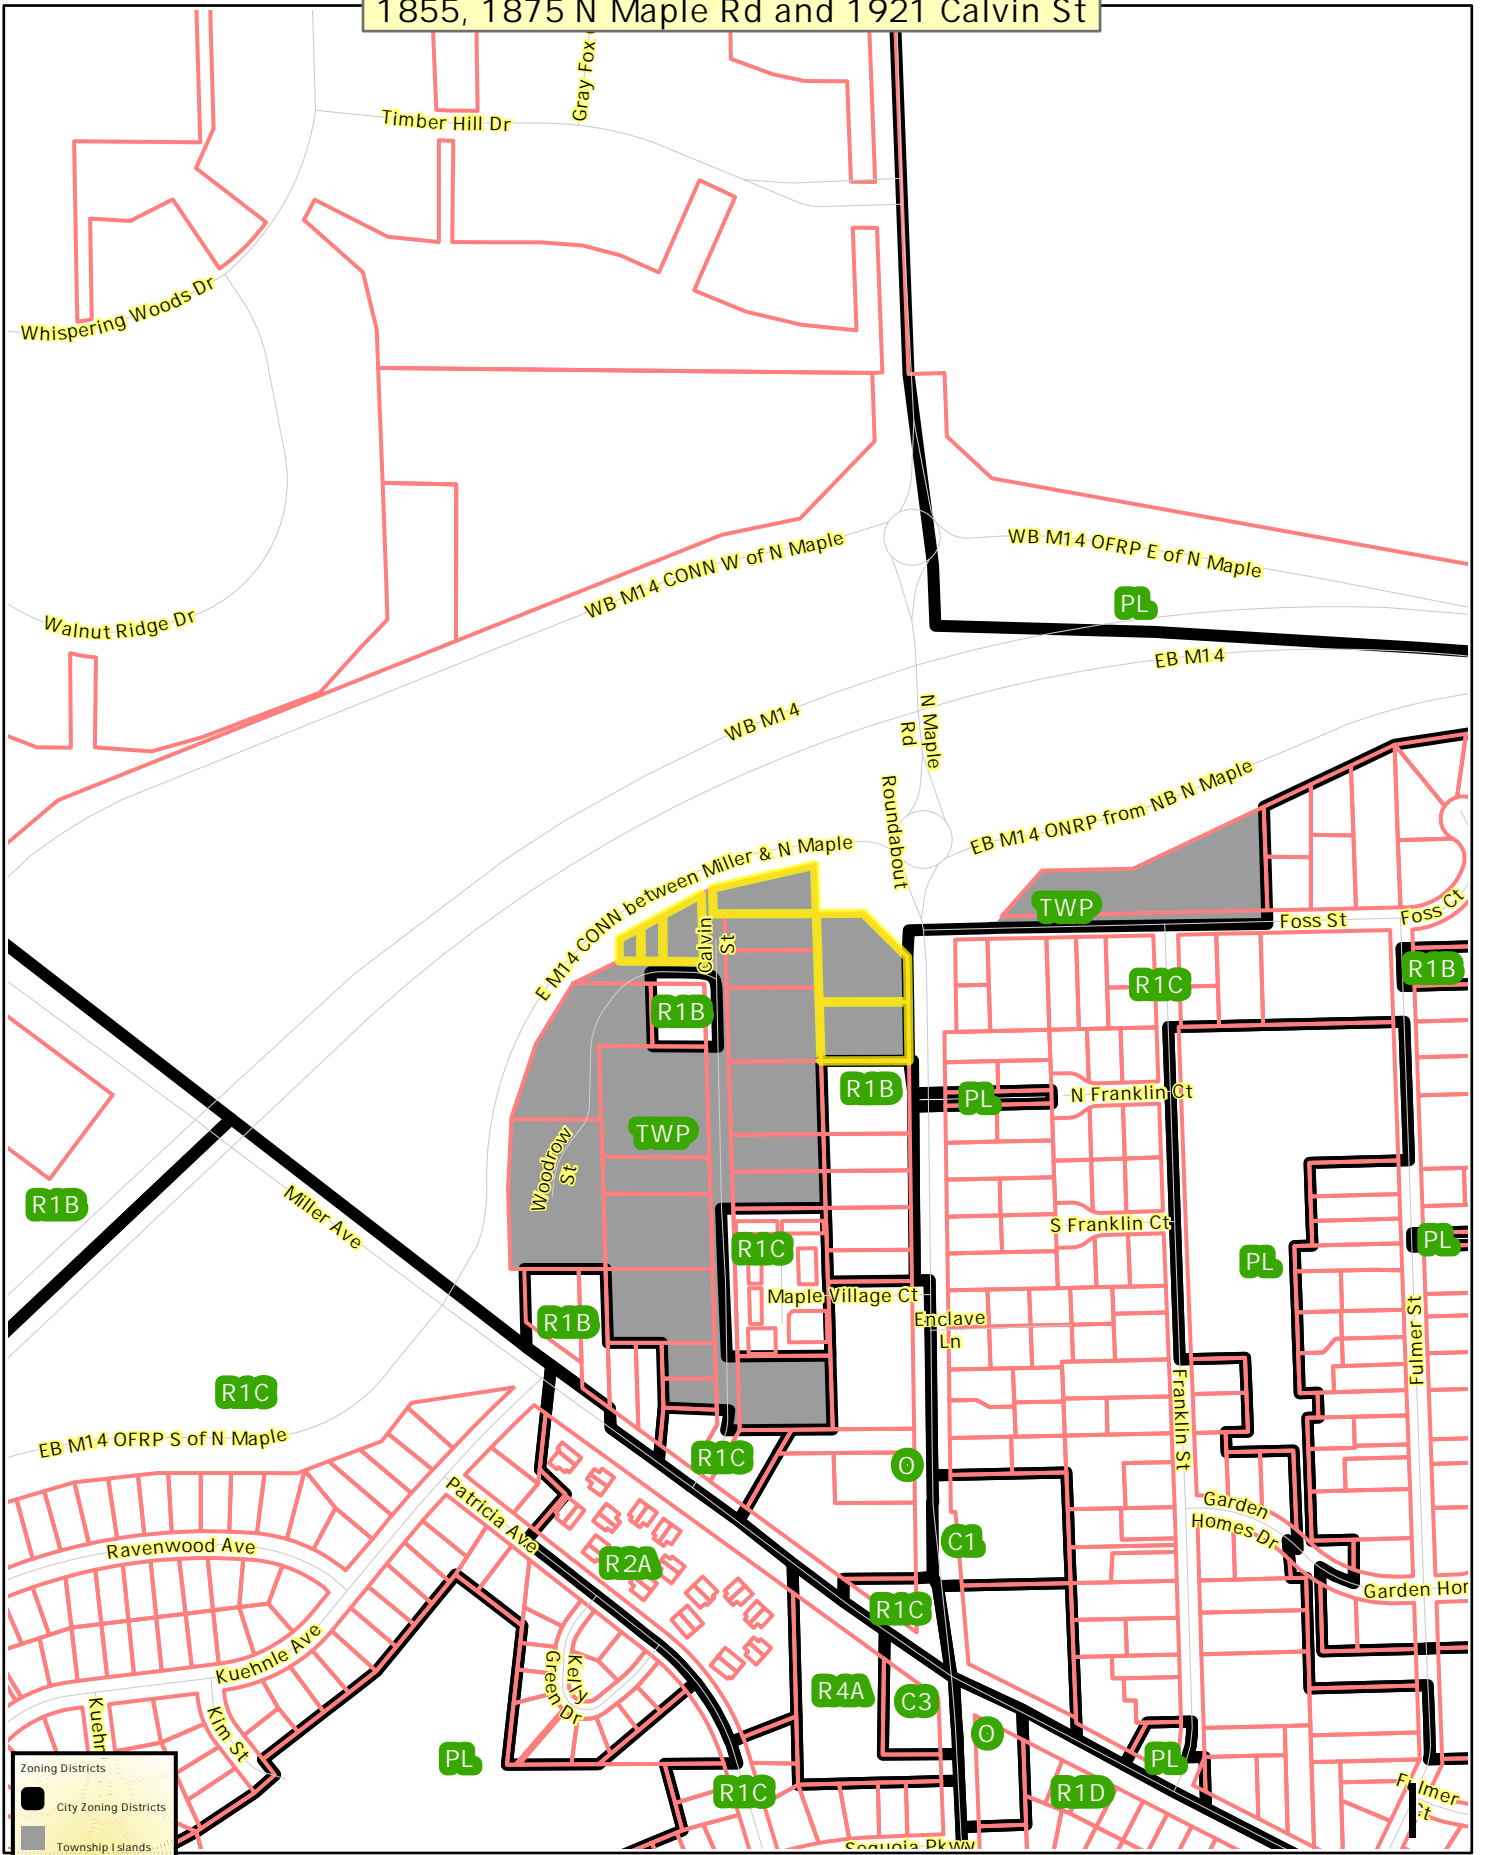

1855, 1875 N Maple Rd and 1921 Calvin St

Zoning Districts

- City Zoning Districts
- Township Islands
- Railroads
- Huron River
- Tax Parcels

Map date: 5/13/2022
 Any aerial imagery is circa 2020 unless otherwise noted
 Terms of use: www.a2gov.org/terms