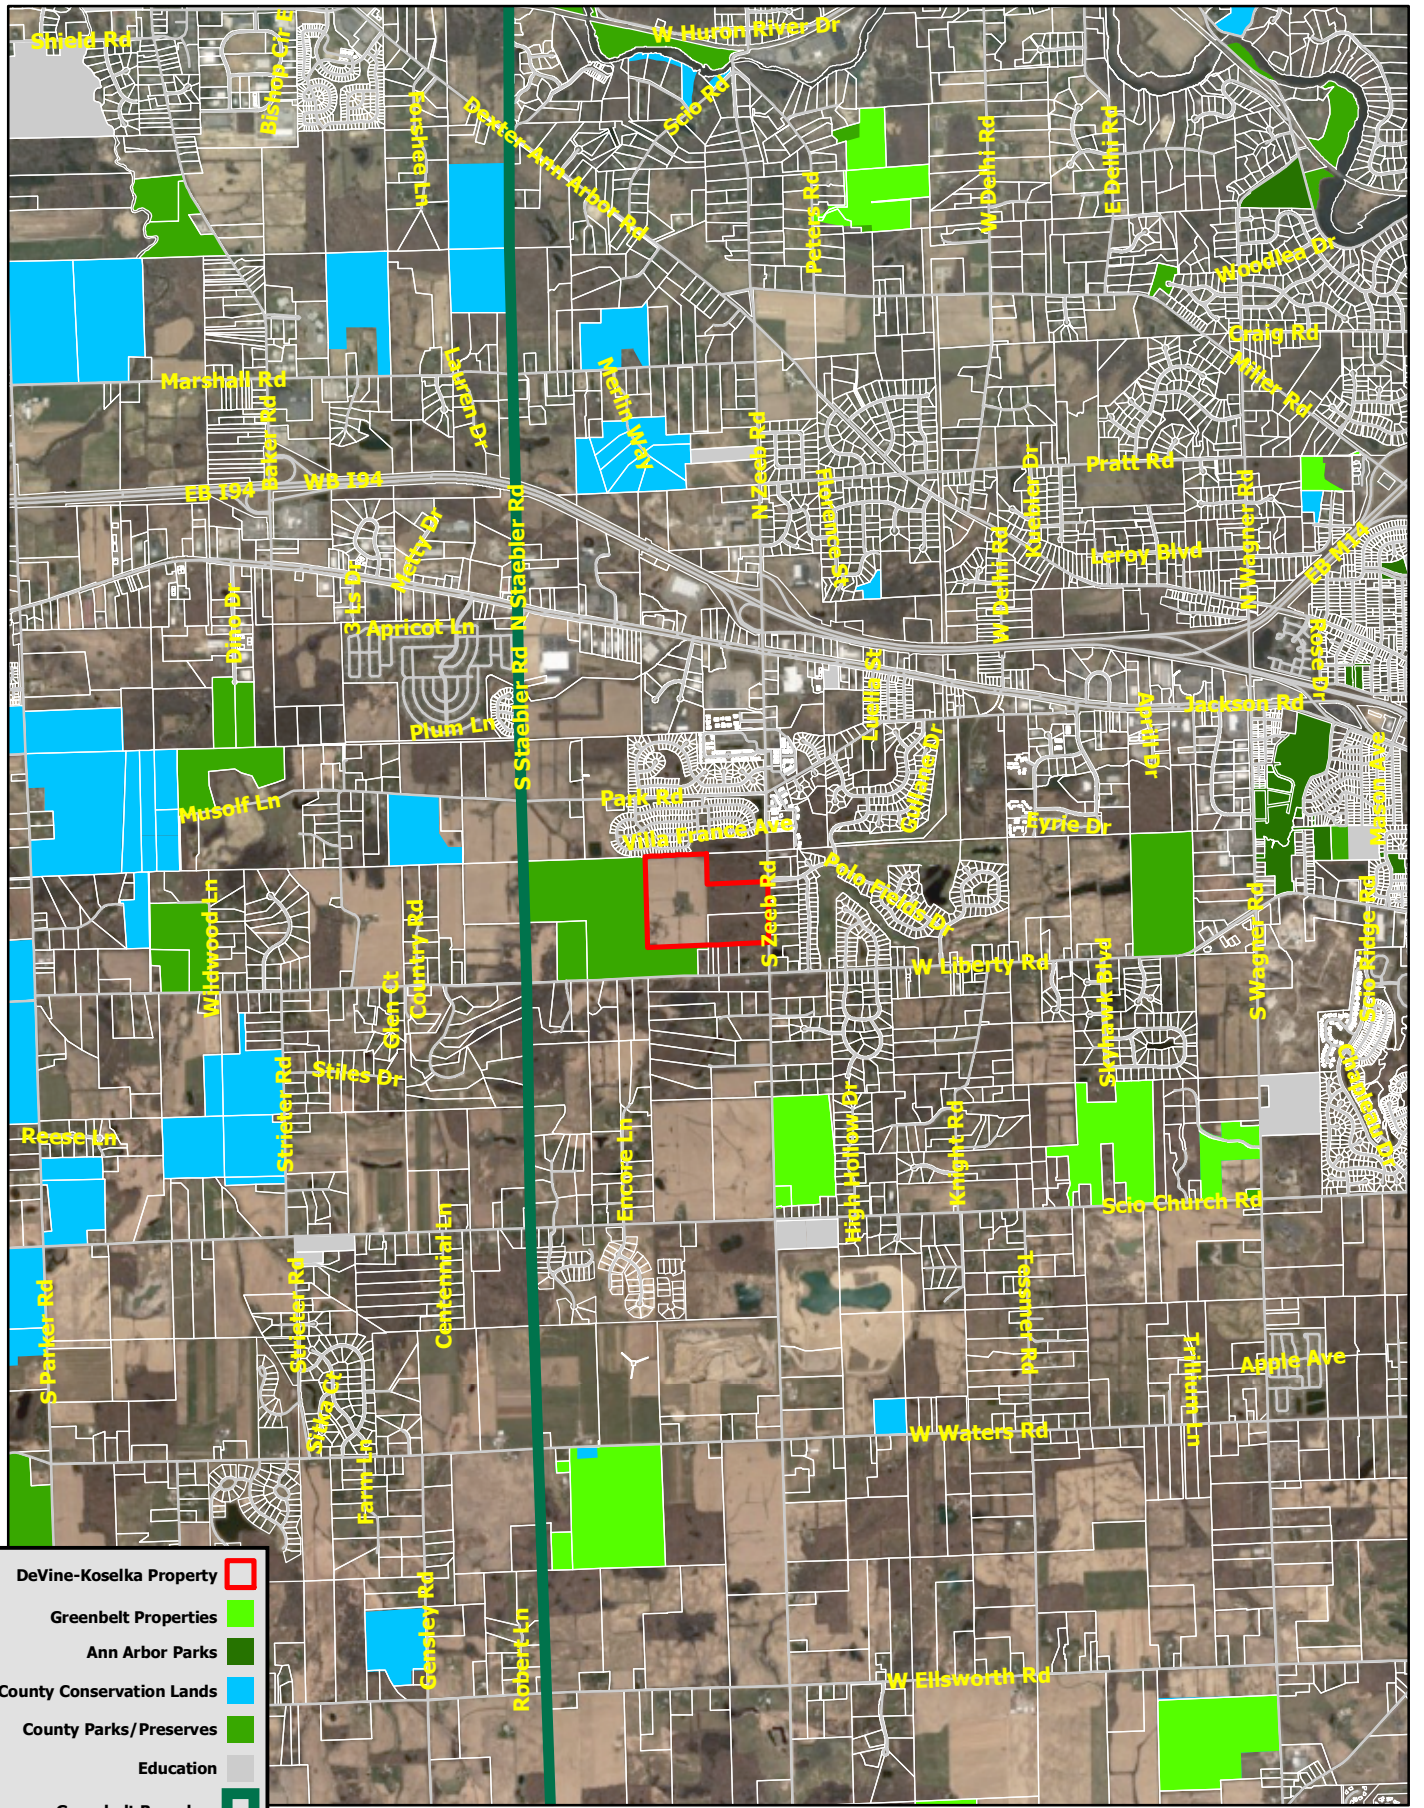

# Owner: DeVine-Koselka

DeVine-Koselka Property	
Greenbelt Properties	
Ann Arbor Parks	
County Conservation Lands	
County Parks/Preserves	
Education	
Greenbelt Boundary	
Parcels	