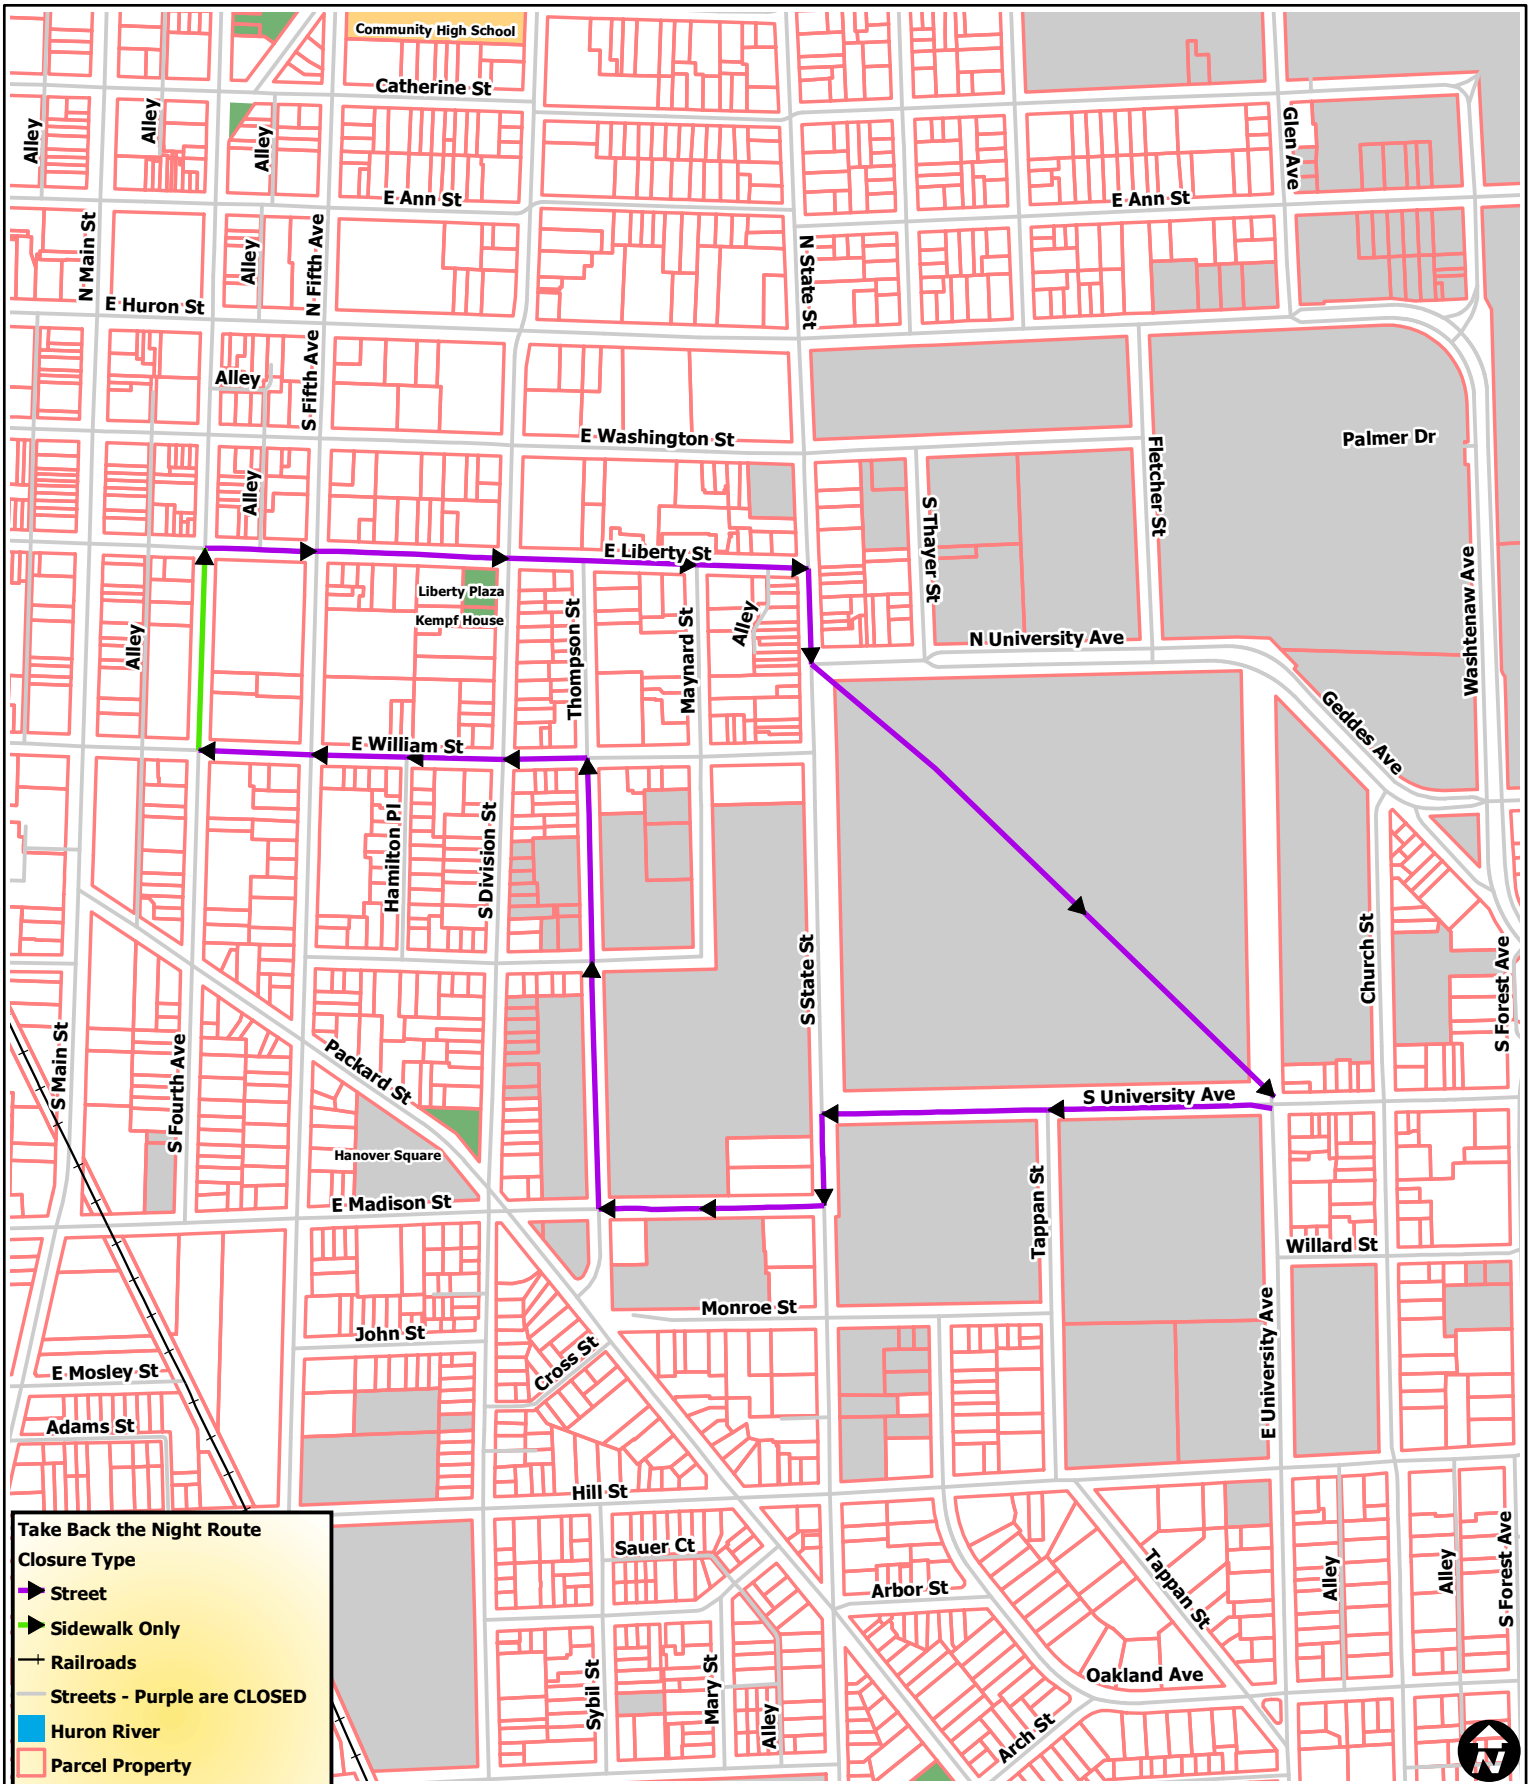

Take Back The Night

Take Back the Night Route

Closure Type

- Street
- Sidewalk Only
- Railroads
- Streets - Purple are CLOSED
- Huron River
- Parcel Property
- Park Property
- School Property
- Non City Open Space Property
- University Property