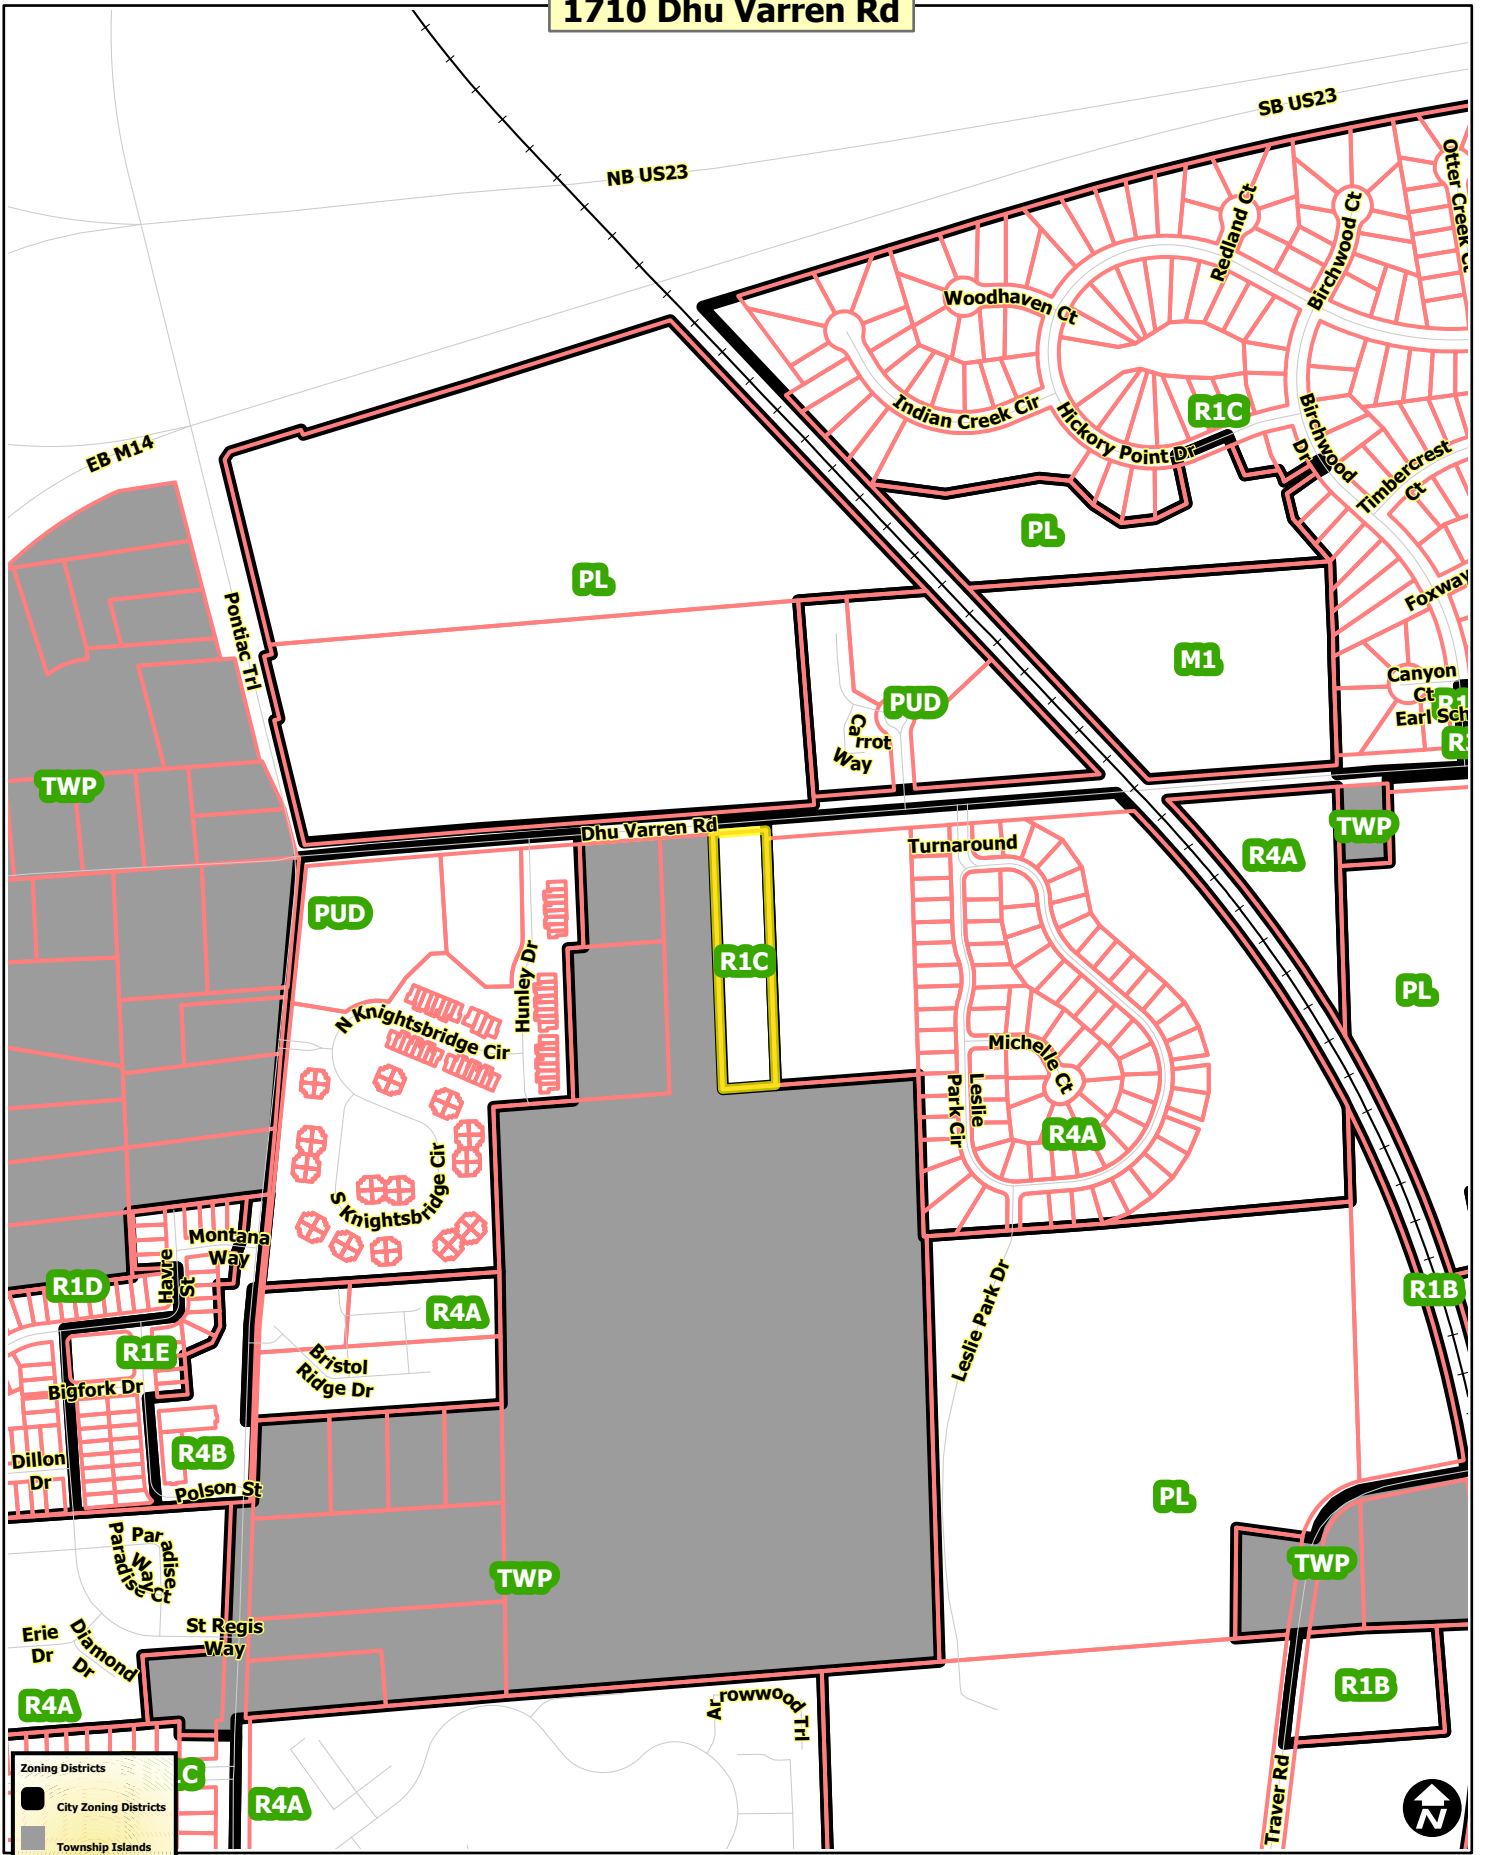

1710 Dhu Varren Rd

Zoning Districts

- City Zoning Districts
- Township Islands
- Railroads
- Huron River
- Tax Parcels

Map date: 11/7/2022
 Any aerial imagery is circa 2020 unless otherwise noted
 Terms of use: www.a2gov.org/terms