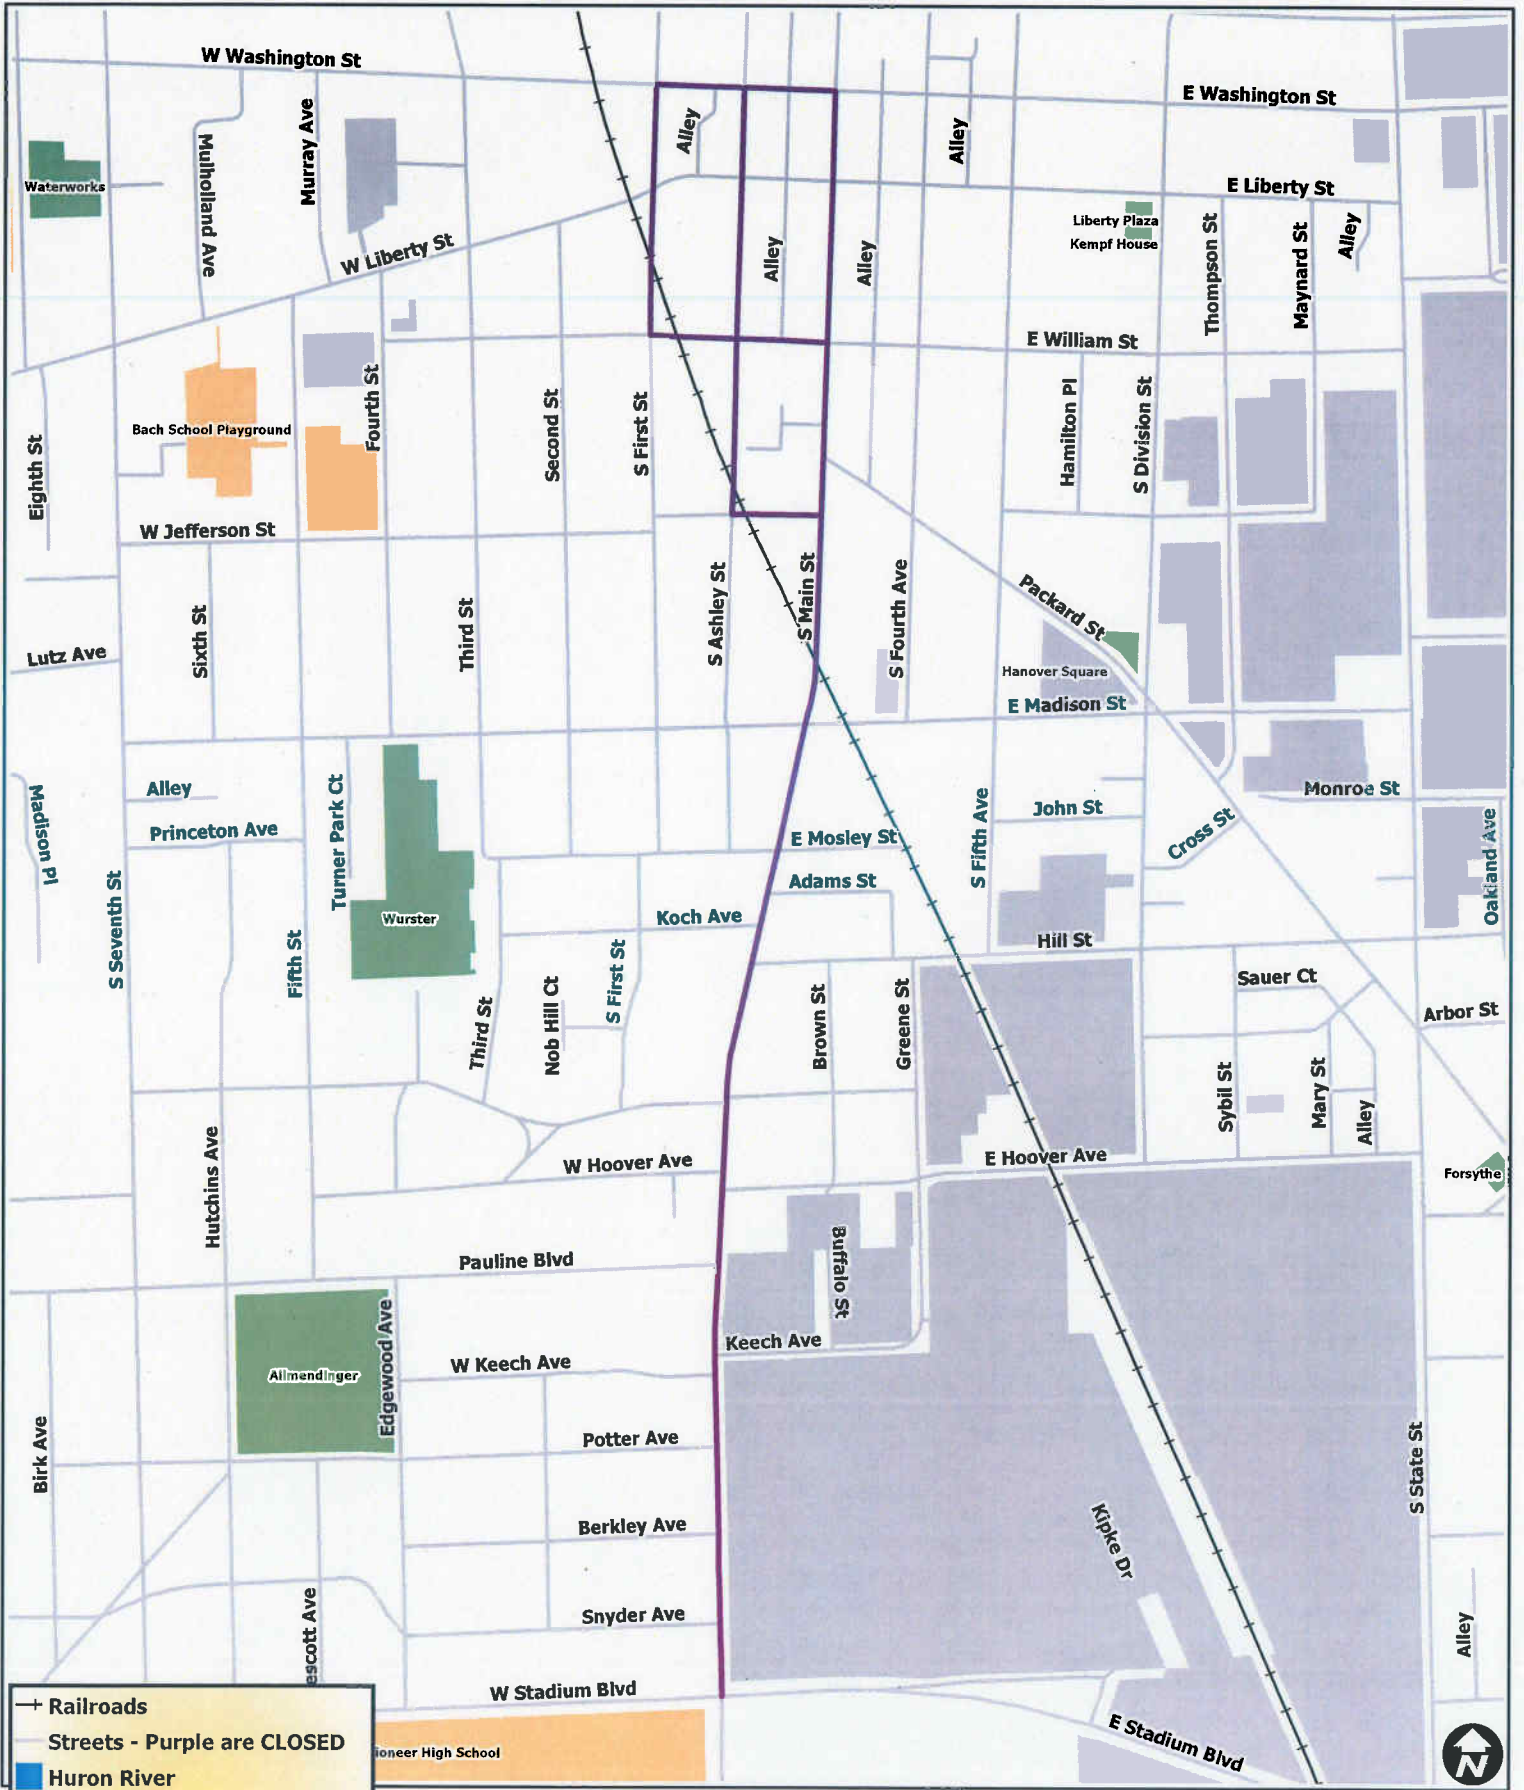

Shamrocks and Shenanigans

- —+— Railroads
- Streets - Purple are CLOSED
- Huron River
- Park Property
- School Property
- Non City Open Space Property
- University Property