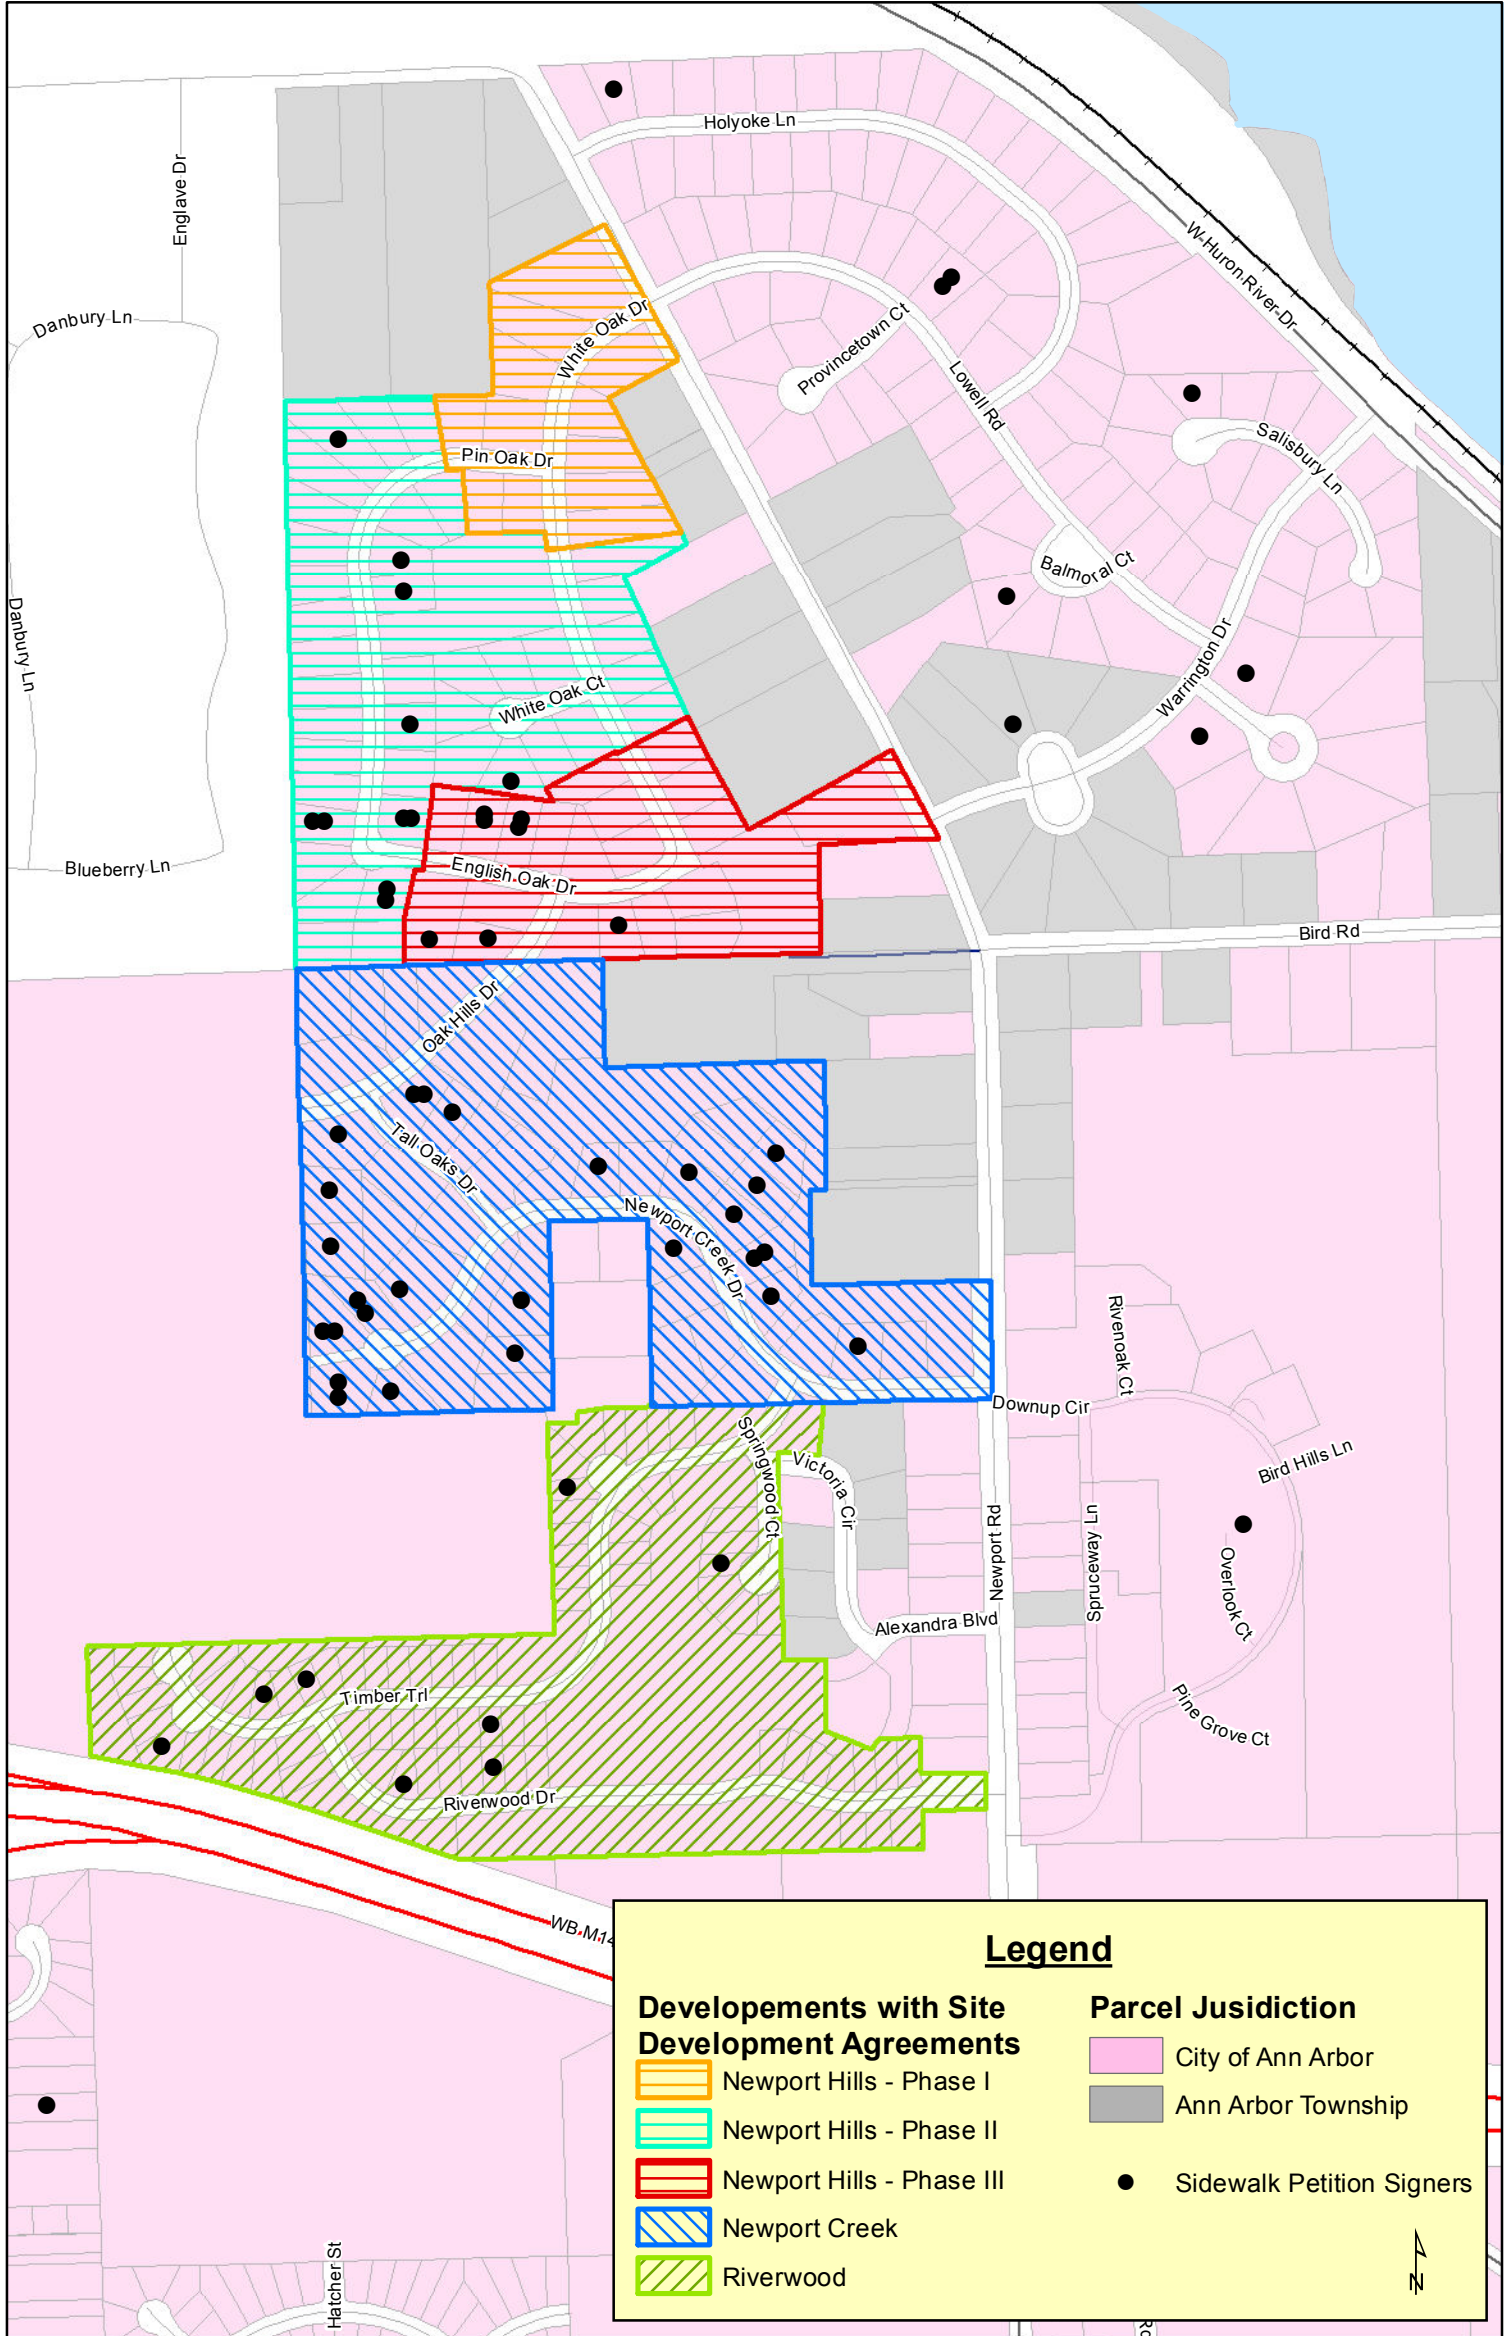

Newport Road Neighborhoods - Sidewalk Supporters

Copyright 2012 City of Ann Arbor, Michigan

No part of this product shall be reproduced or transmitted in any form or by any means, electronic or mechanical, for any purposes, without prior written permission from the City of Ann Arbor. This map complies with National Map Accuracy Standards for mapping at 1 inch = 100 feet. The City of Ann Arbor and its mapping contractors assume no legal responsibility for the content and/or inappropriate use of information represented on this map.