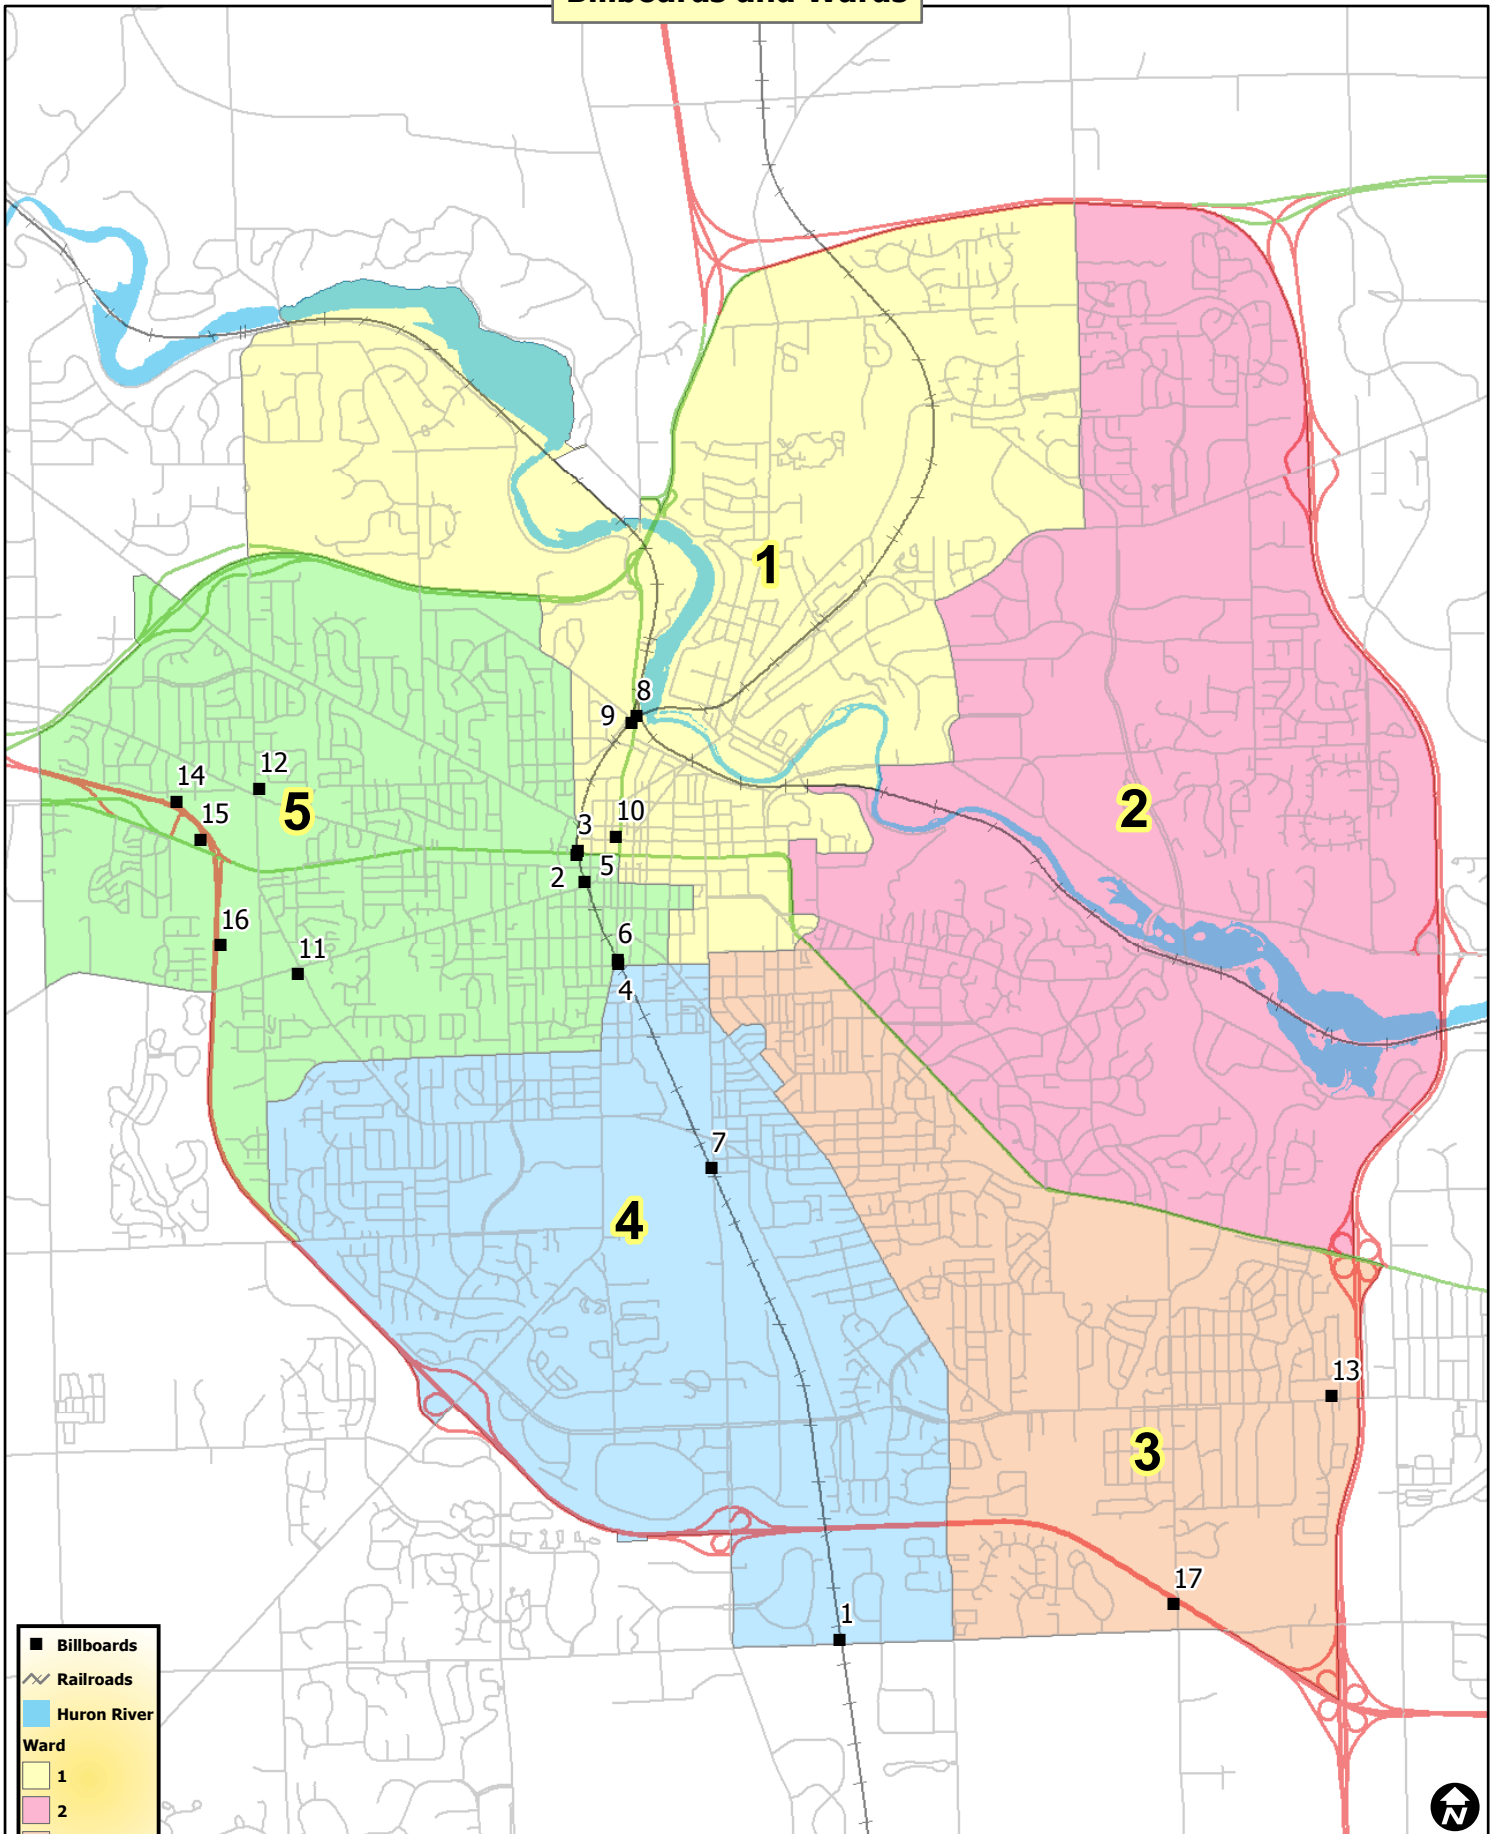

Billboards and Wards

- Billboards
- Railroads
- Huron River
- **Ward**
- 1
- 2
- 3
- 4
- 5

City of Ann Arbor Map Disclaimer:

Map Created: 5/7/2013