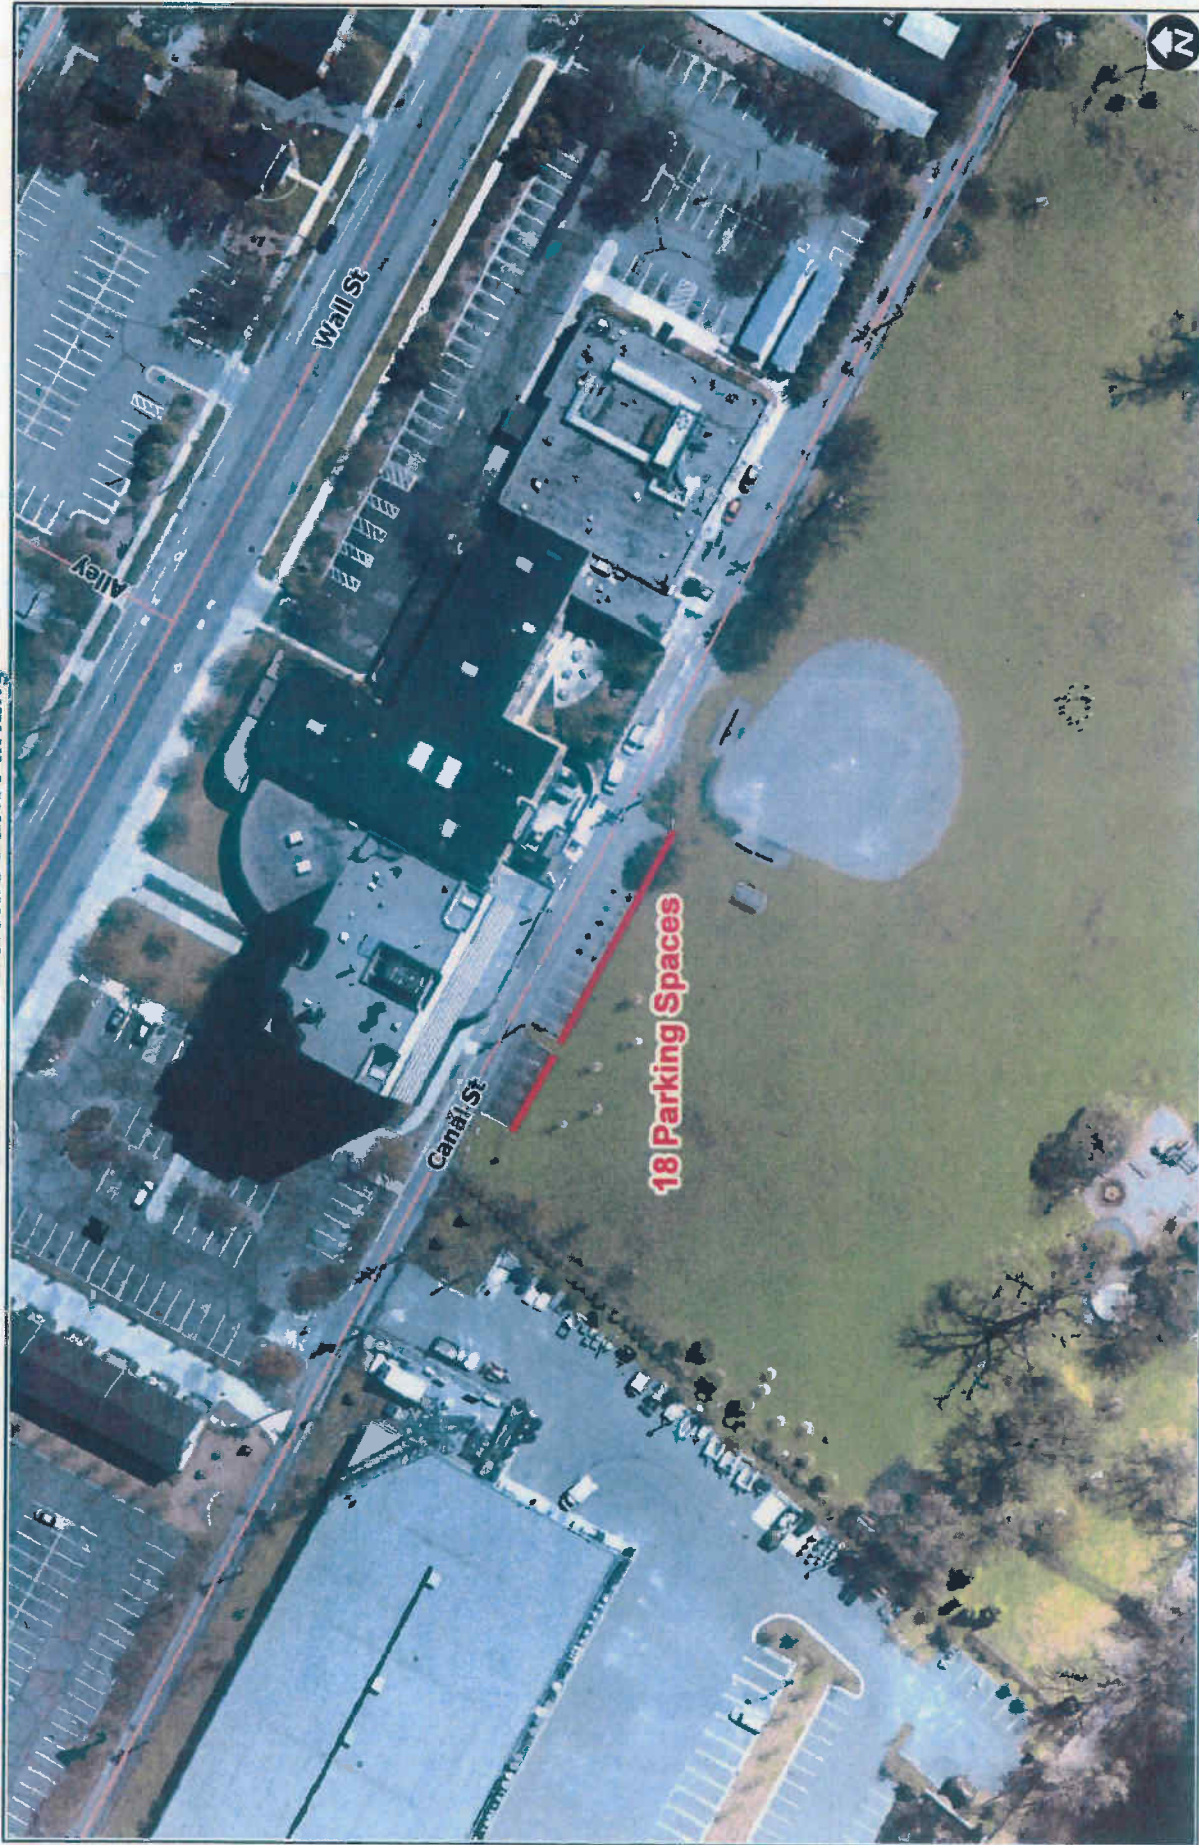

Exhibit A: Riverside Park Parking

Map Legend
<http://gisweb.computersystems.org/lookup/lookup.html>

Map Legend