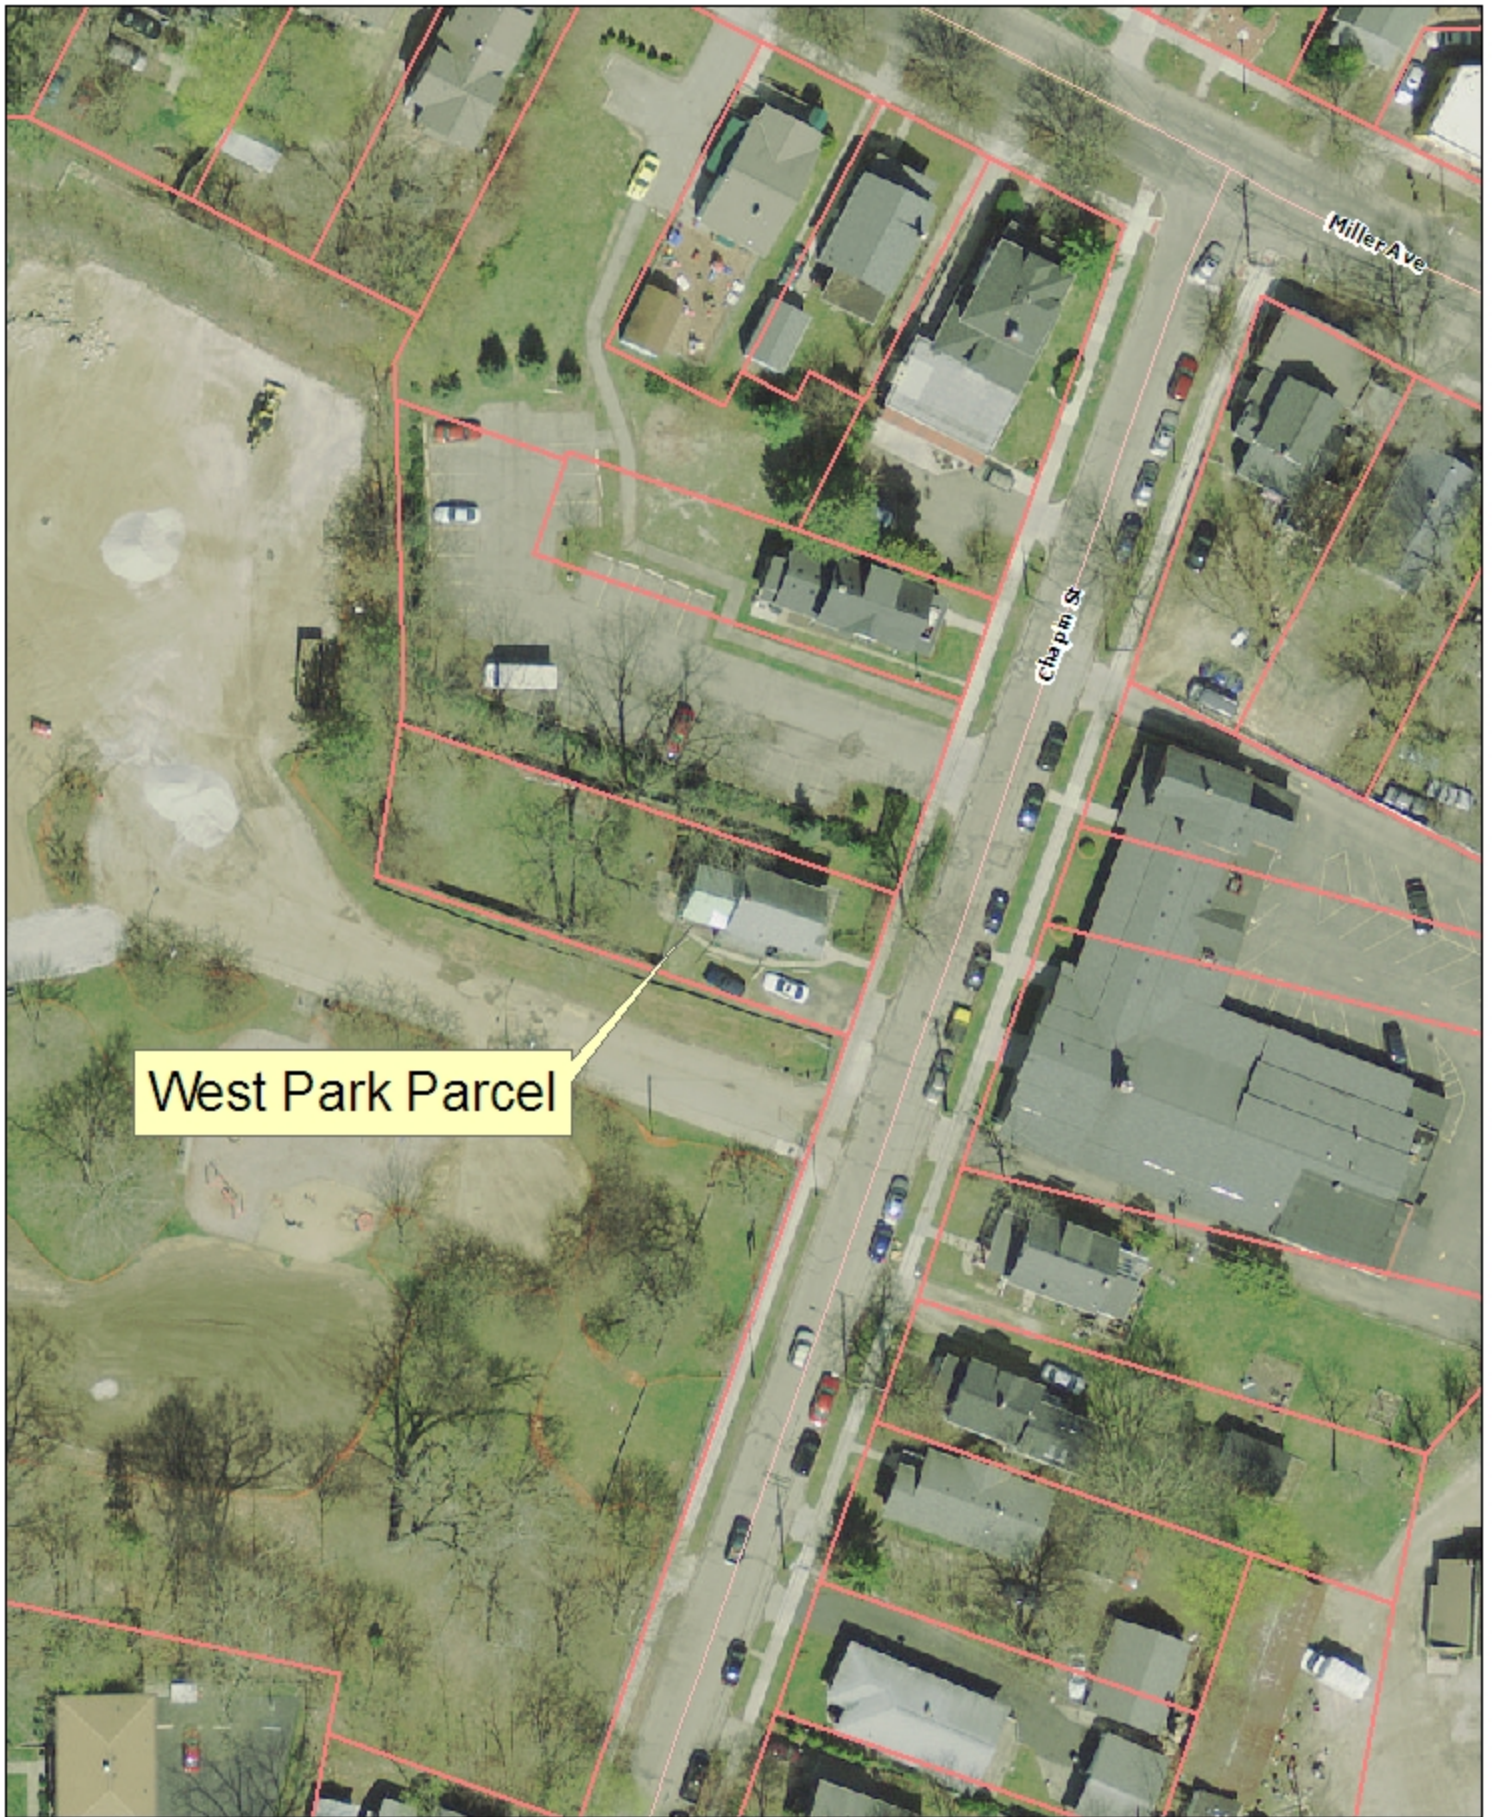

Potential Off Leash Dog Park Locations

Bandemer Park parcels

Buhr Park

Dicken Park Parcel

Dicken Park

0 110 220 440 Feet

South Maple Park Parcel

South Maple Park

Tuebingen Park

Ward Park

West Park parcel approximately 170' x 55'