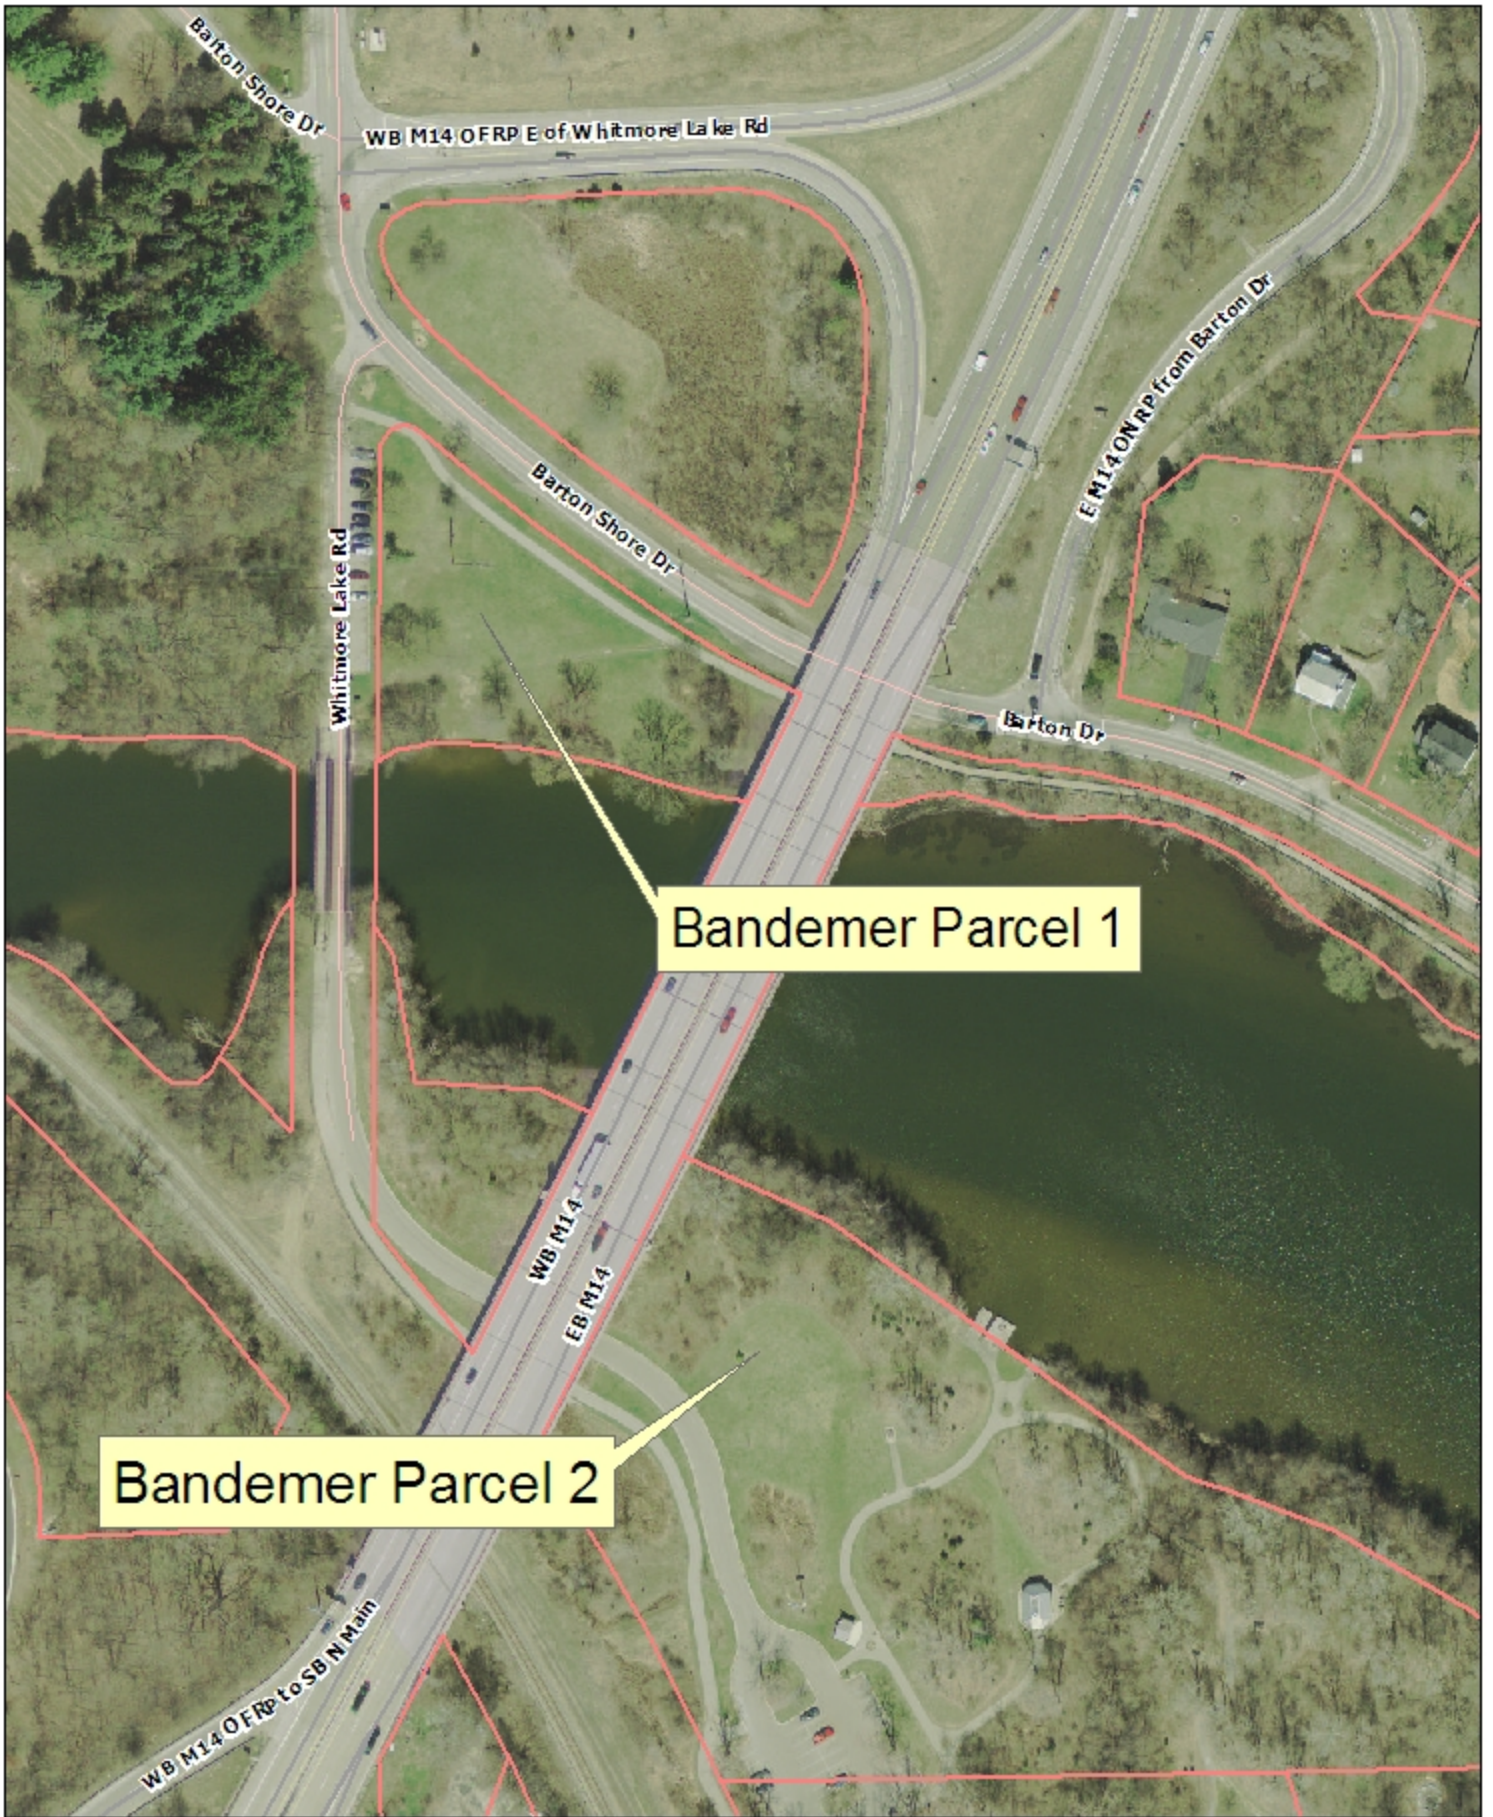

Potential Off Leash Dog Park Locations

Bandemer Park parcels

Buhr Park

Dicken Park Parcel

Dicken Park

0 110 220 440 Feet

South Maple Park Parcel

South Maple Park

Tuebingen Park

Ward Park

West Park parcel approximately 170' x 55'