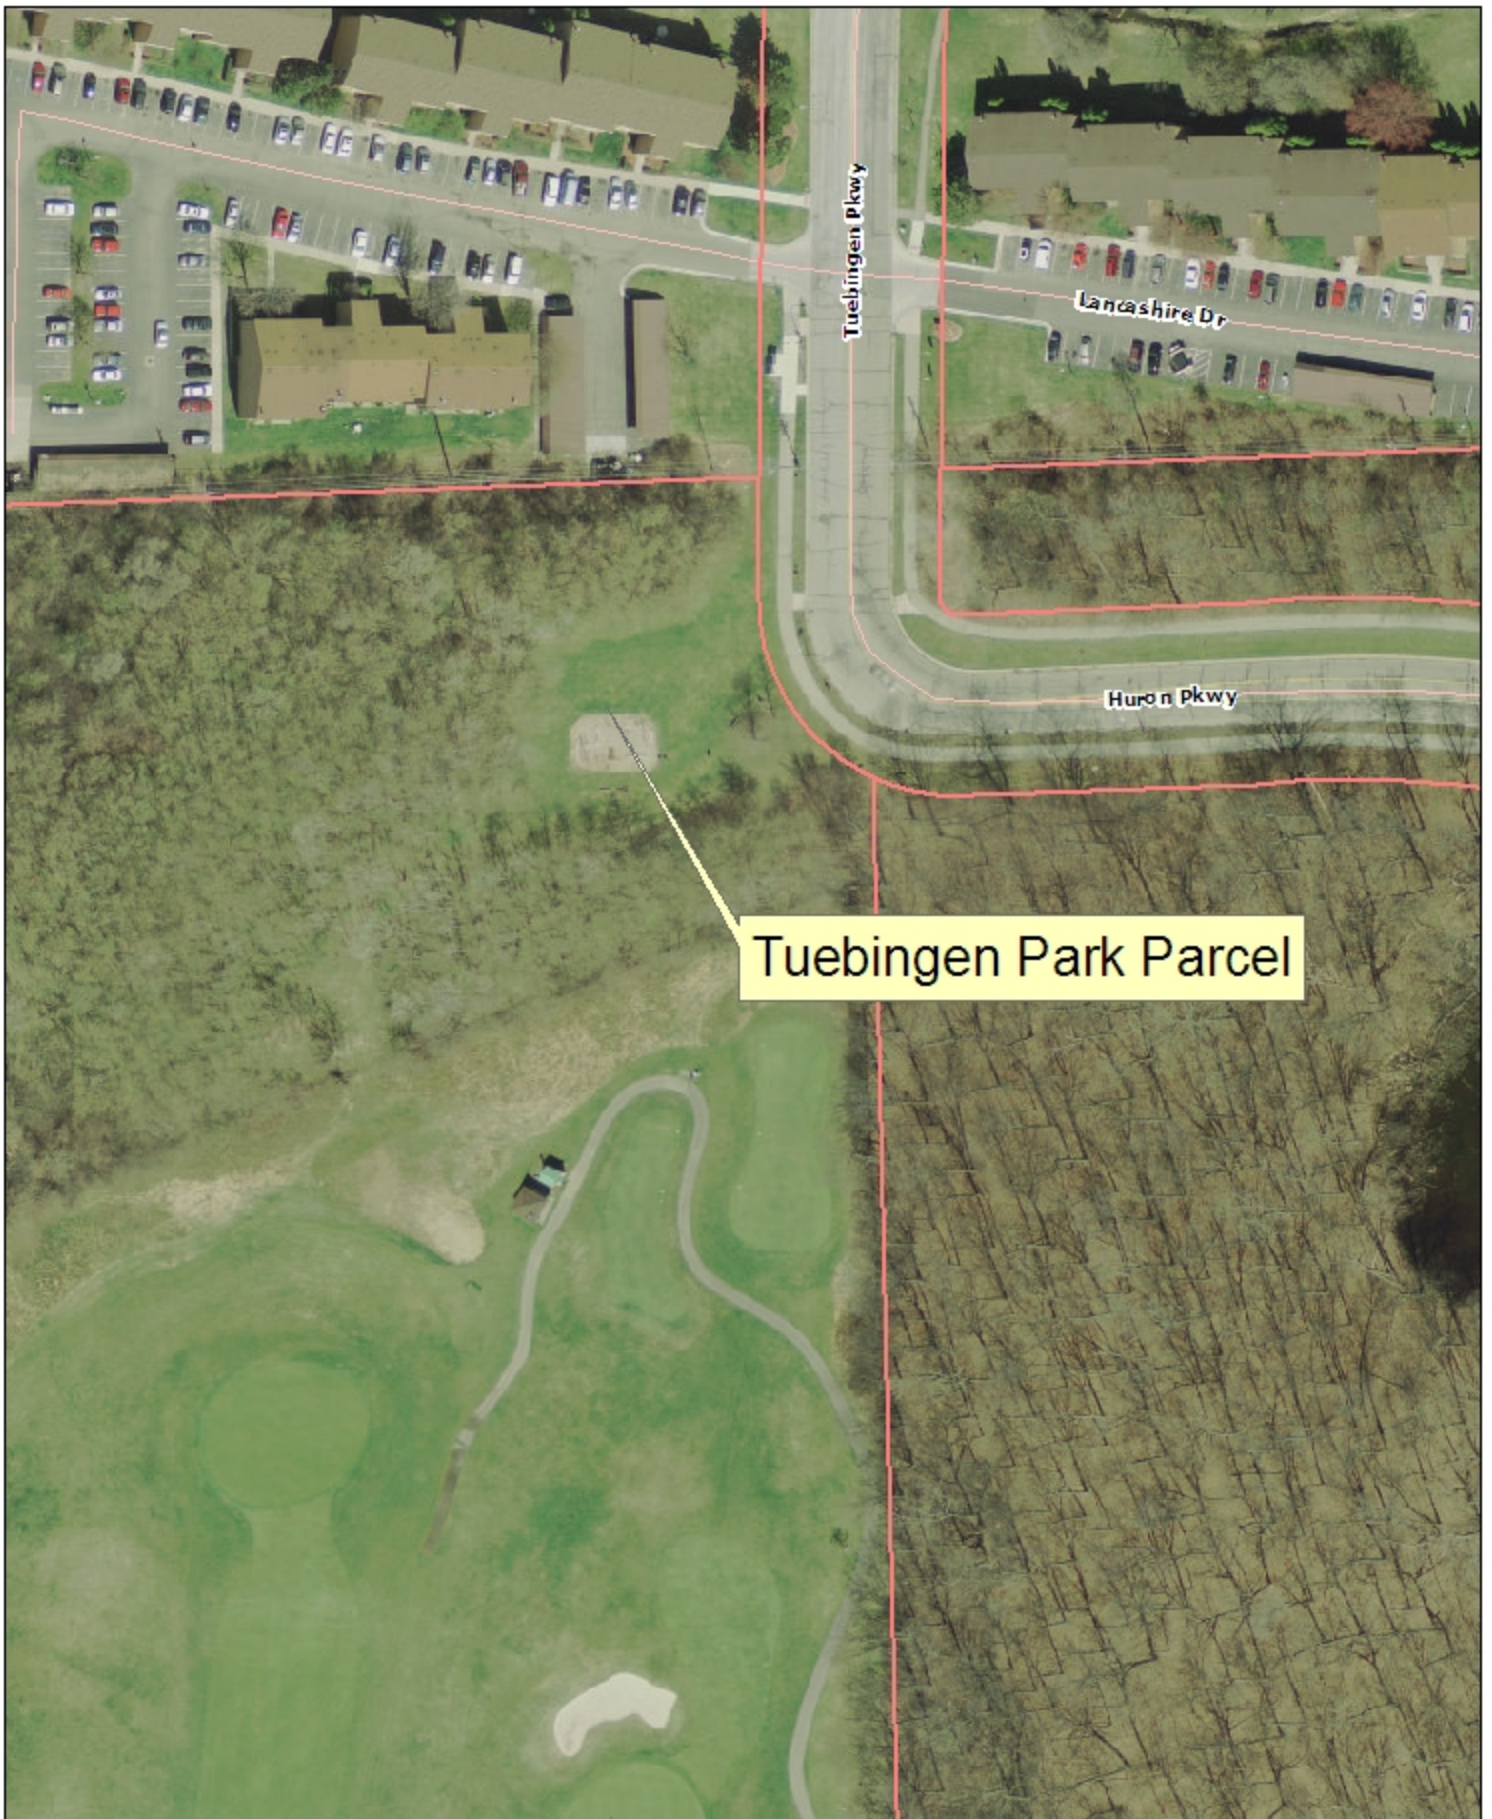

Potential Off Leash Dog Park Locations

Bandemer Park parcels

Buhr Park

Dicken Park Parcel

Dicken Park

0 110 220 440 Feet

South Maple Park Parcel

South Maple Park

Tuebingen Park

Ward Park

West Park parcel approximately 170' x 55'