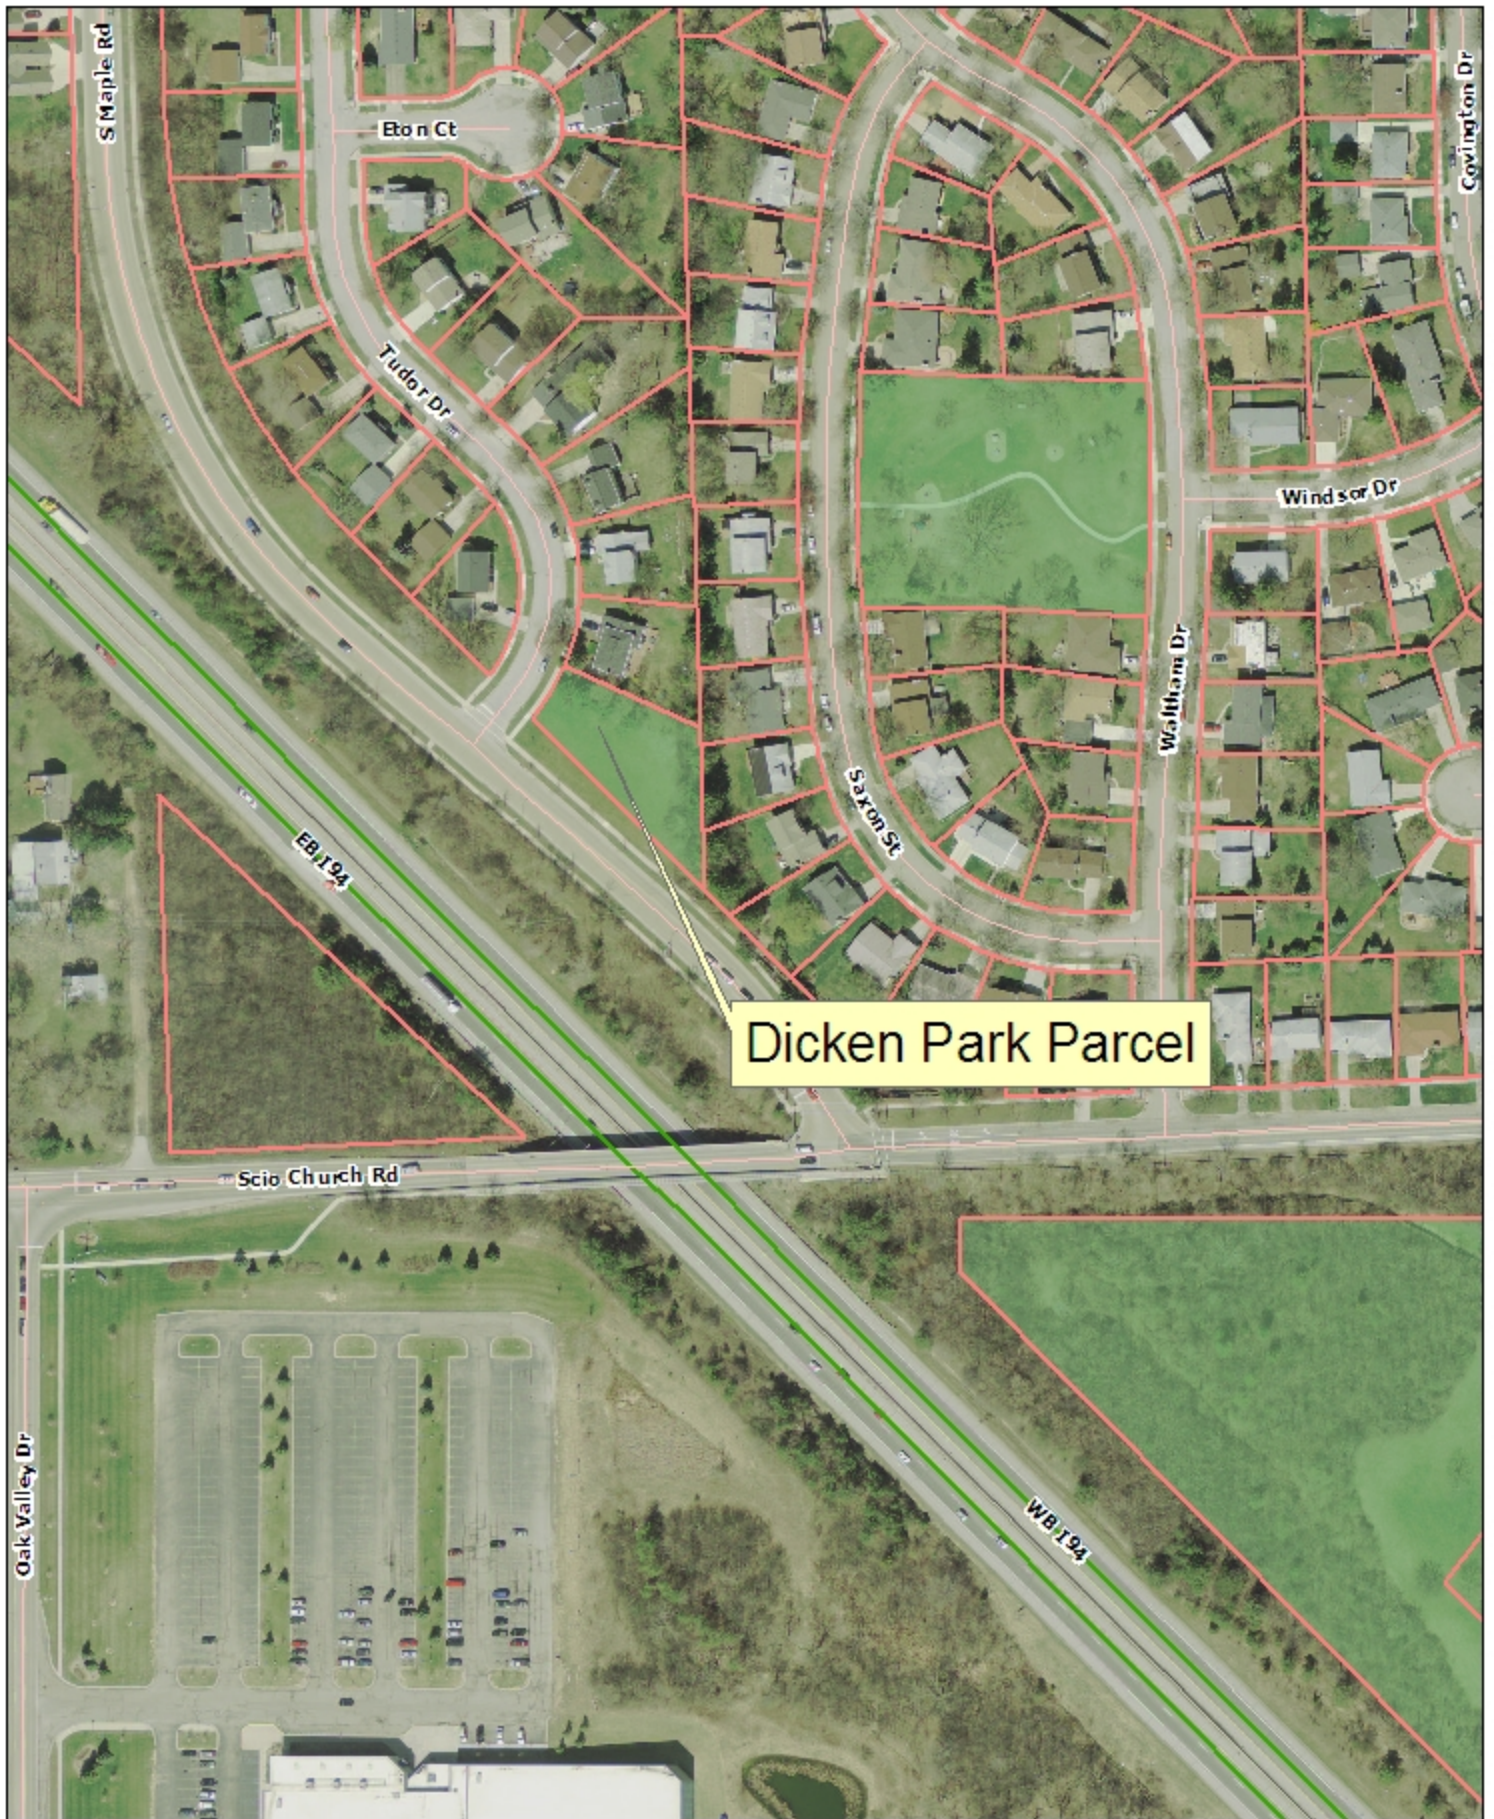

Potential Off Leash Dog Park Locations

Bandemer Park parcels

Buhr Park

Dicken Park Parcel

Dicken Park

0 110 220 440 Feet

South Maple Park Parcel

South Maple Park

Tuebingen Park

Ward Park

West Park parcel approximately 170' x 55'