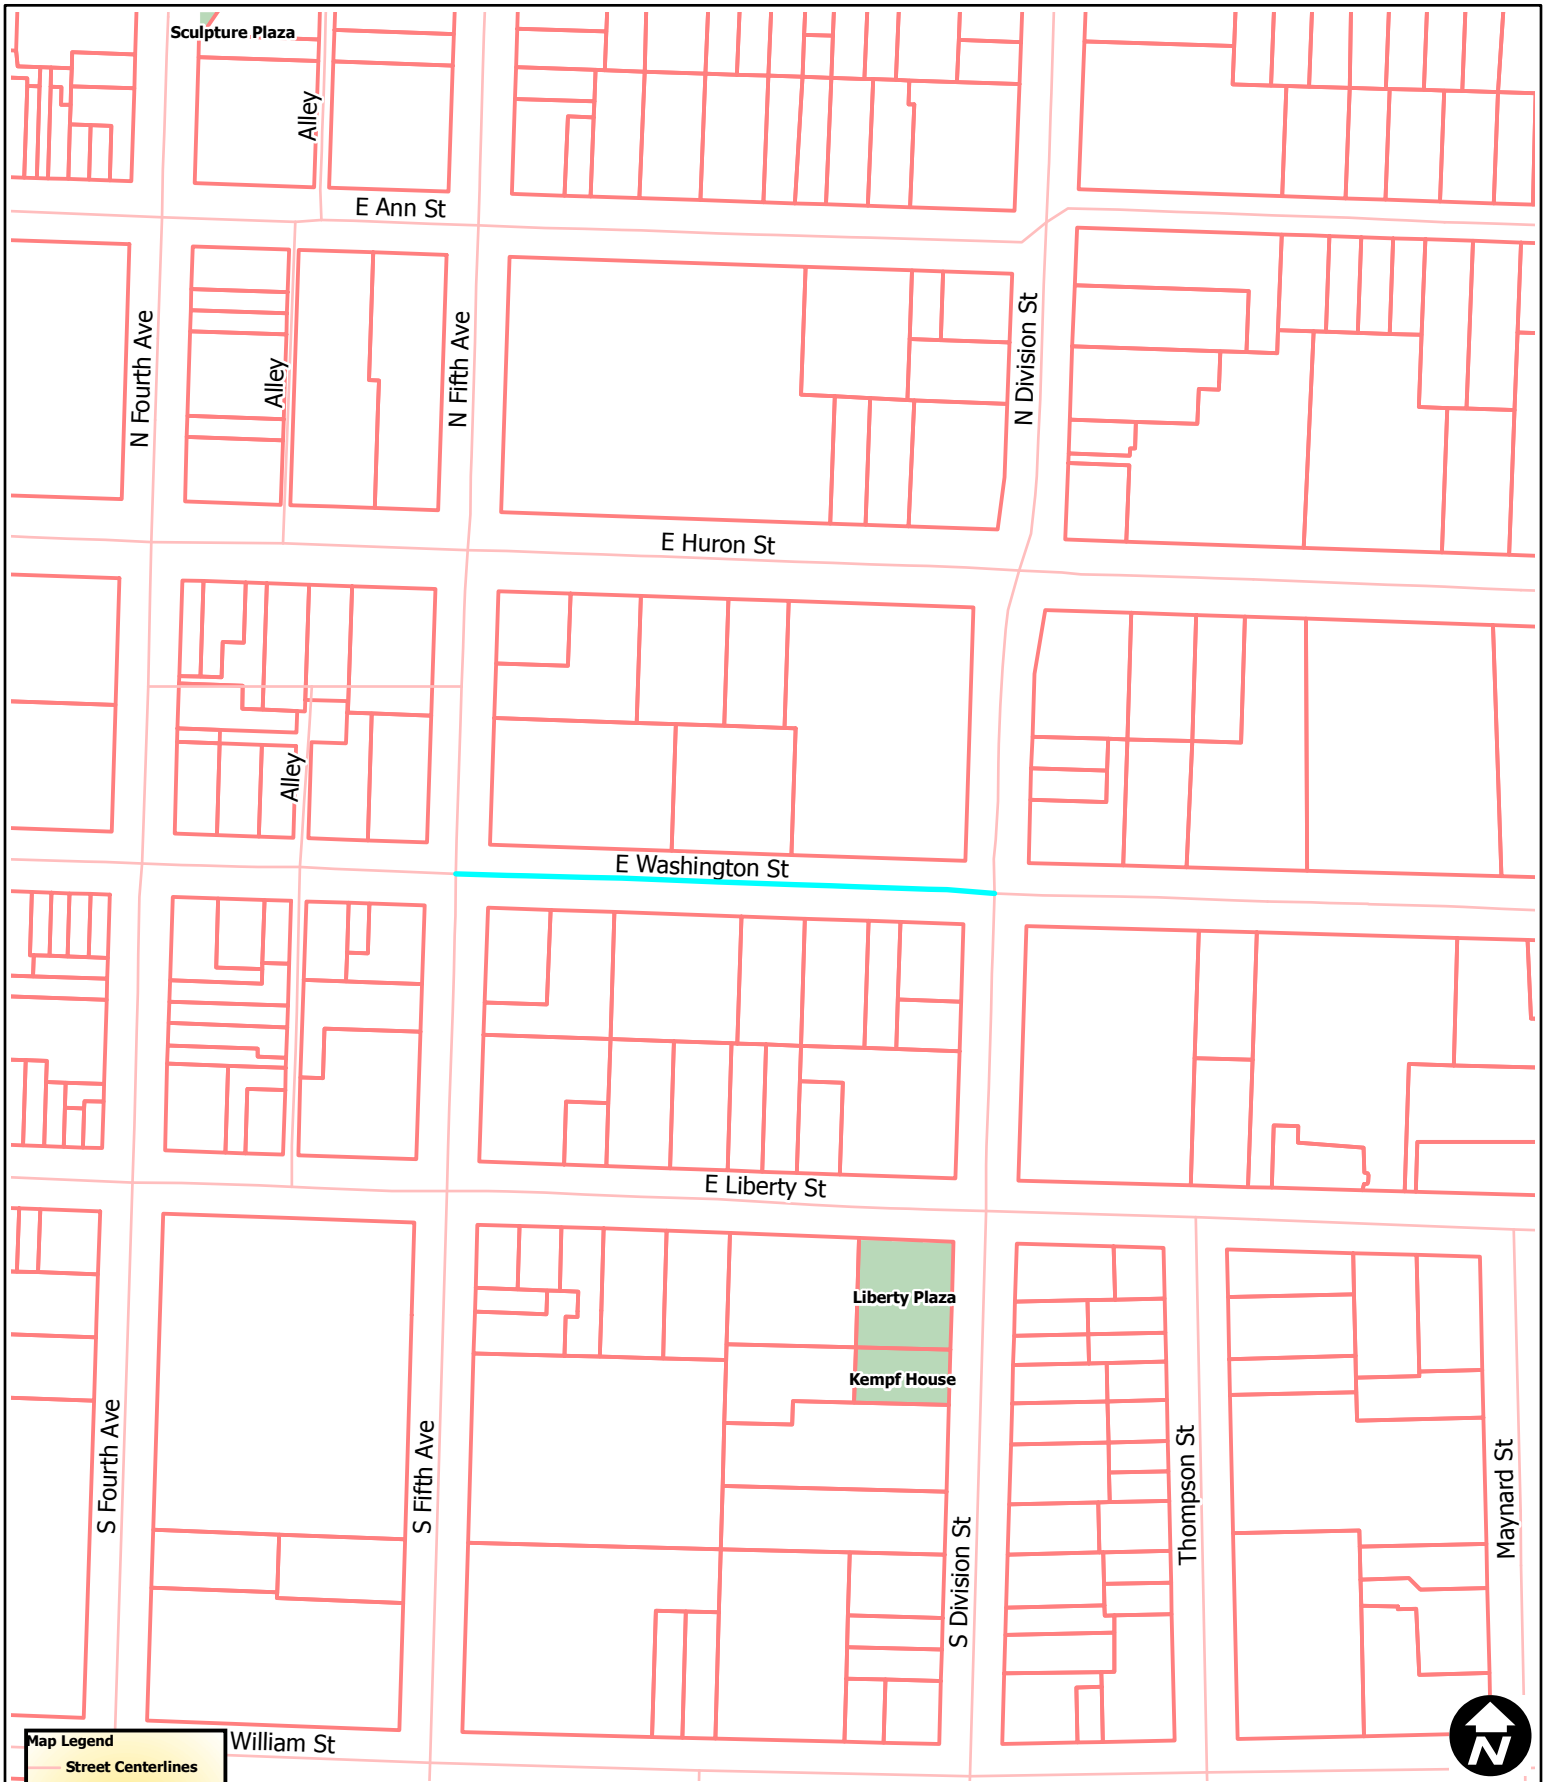

Neutral Zone Block Party

Map Legend

	Street Centerlines
	Railroads
	Rivers and Streams
	Lakes and Ponds
	Schools
	Non City Open Spaces
	Parks
	University

Copyright 2008 City of Ann Arbor, Michigan