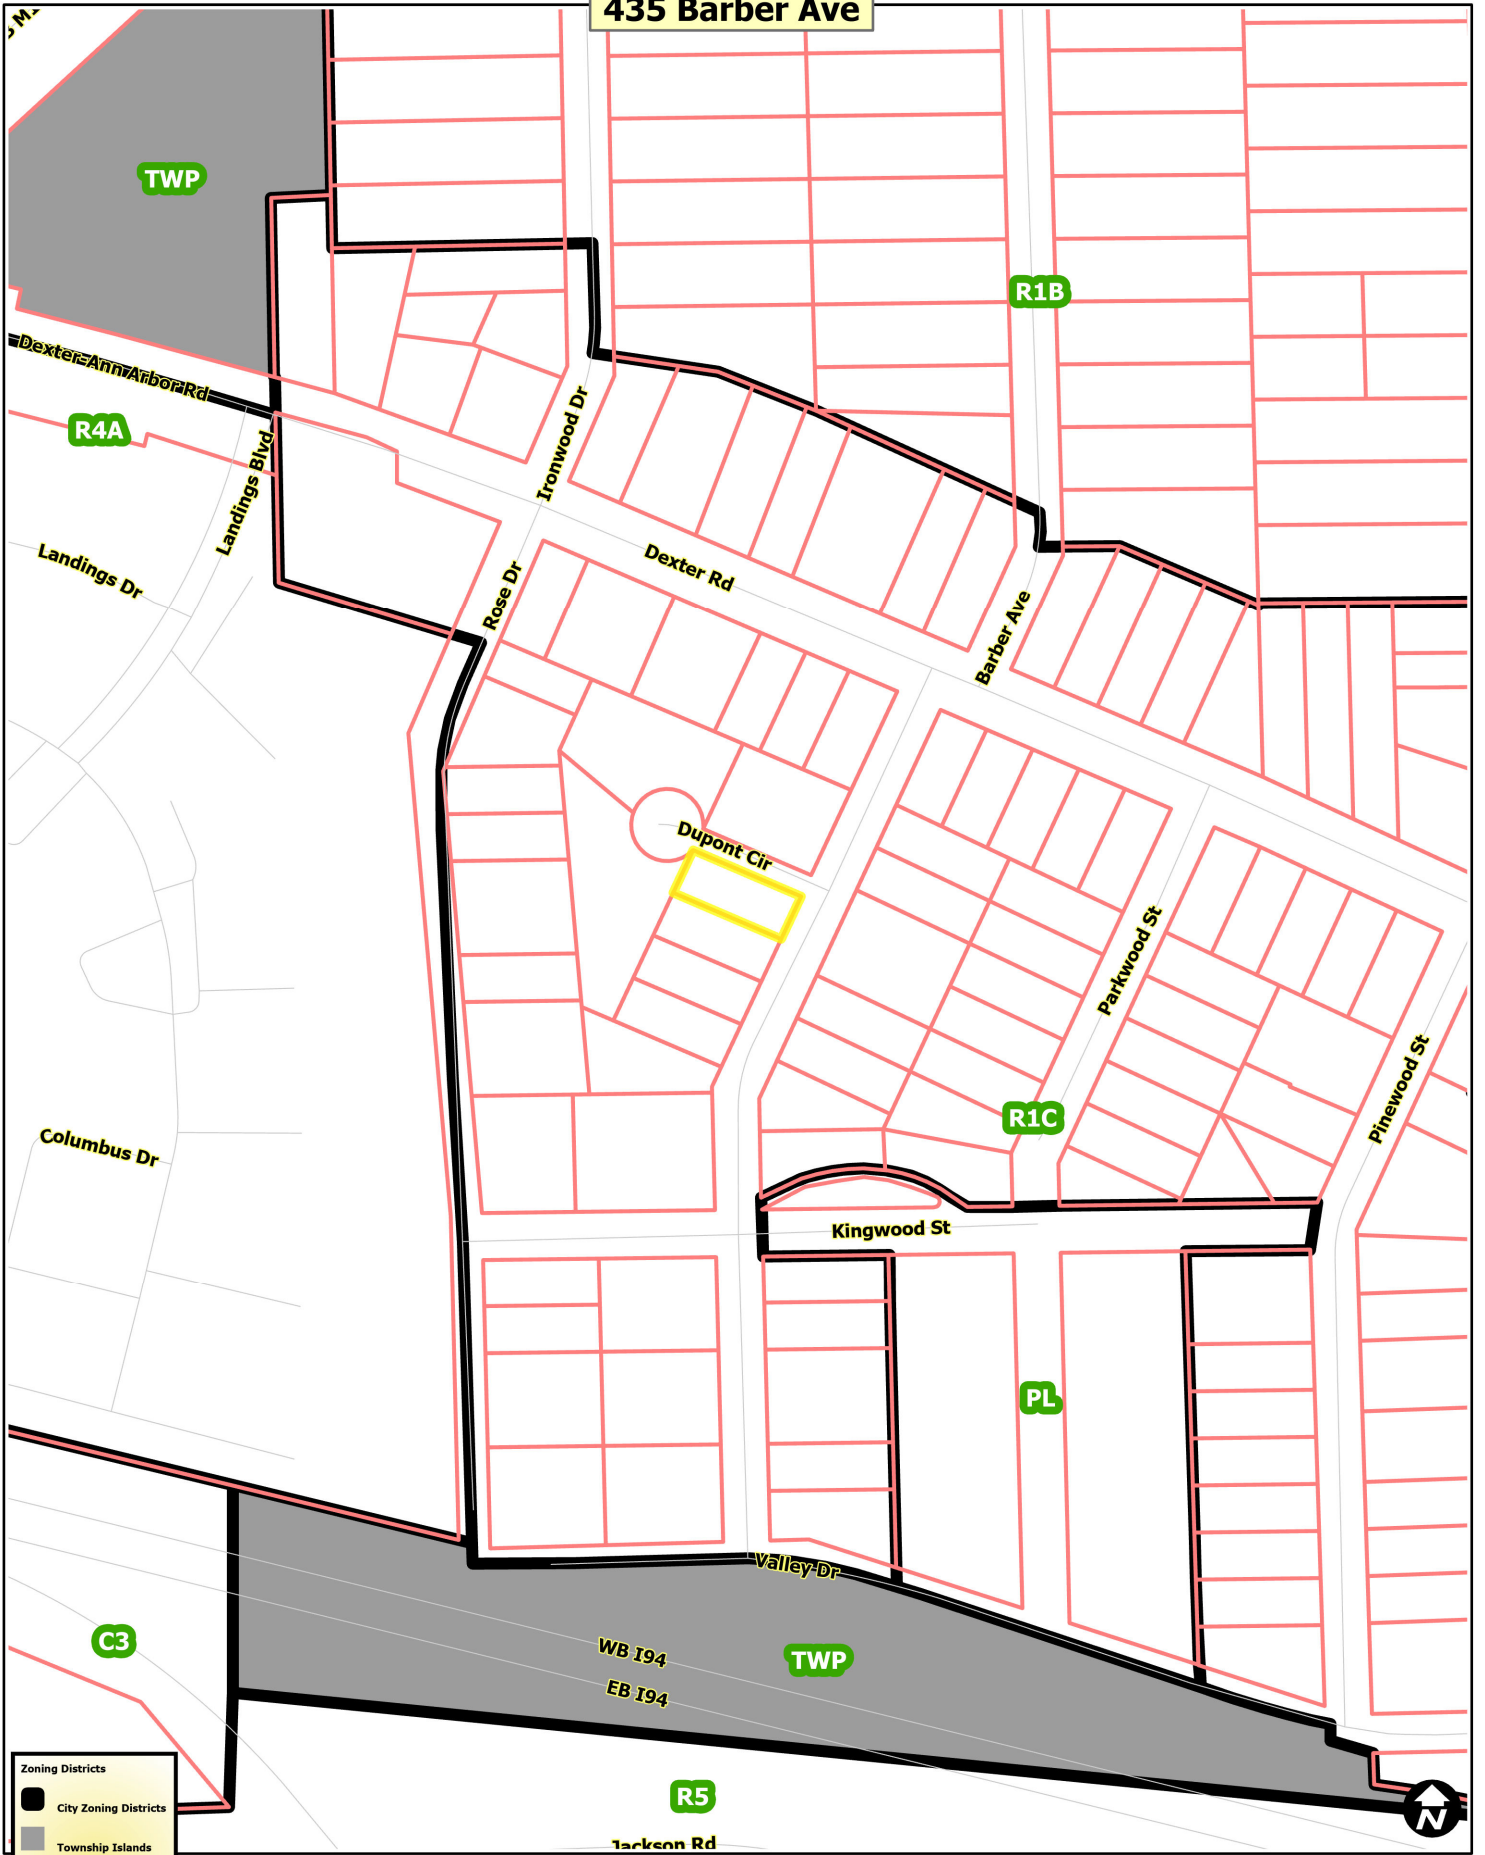

435 Barber Ave

Zoning Districts

- City Zoning Districts
- Township Islands
- Railroads
- Huron River
- Tax Parcels

Map date: 1/27/2023
 Any aerial imagery is circa 2020 unless otherwise noted
 Terms of use: www.a2gov.org/terms