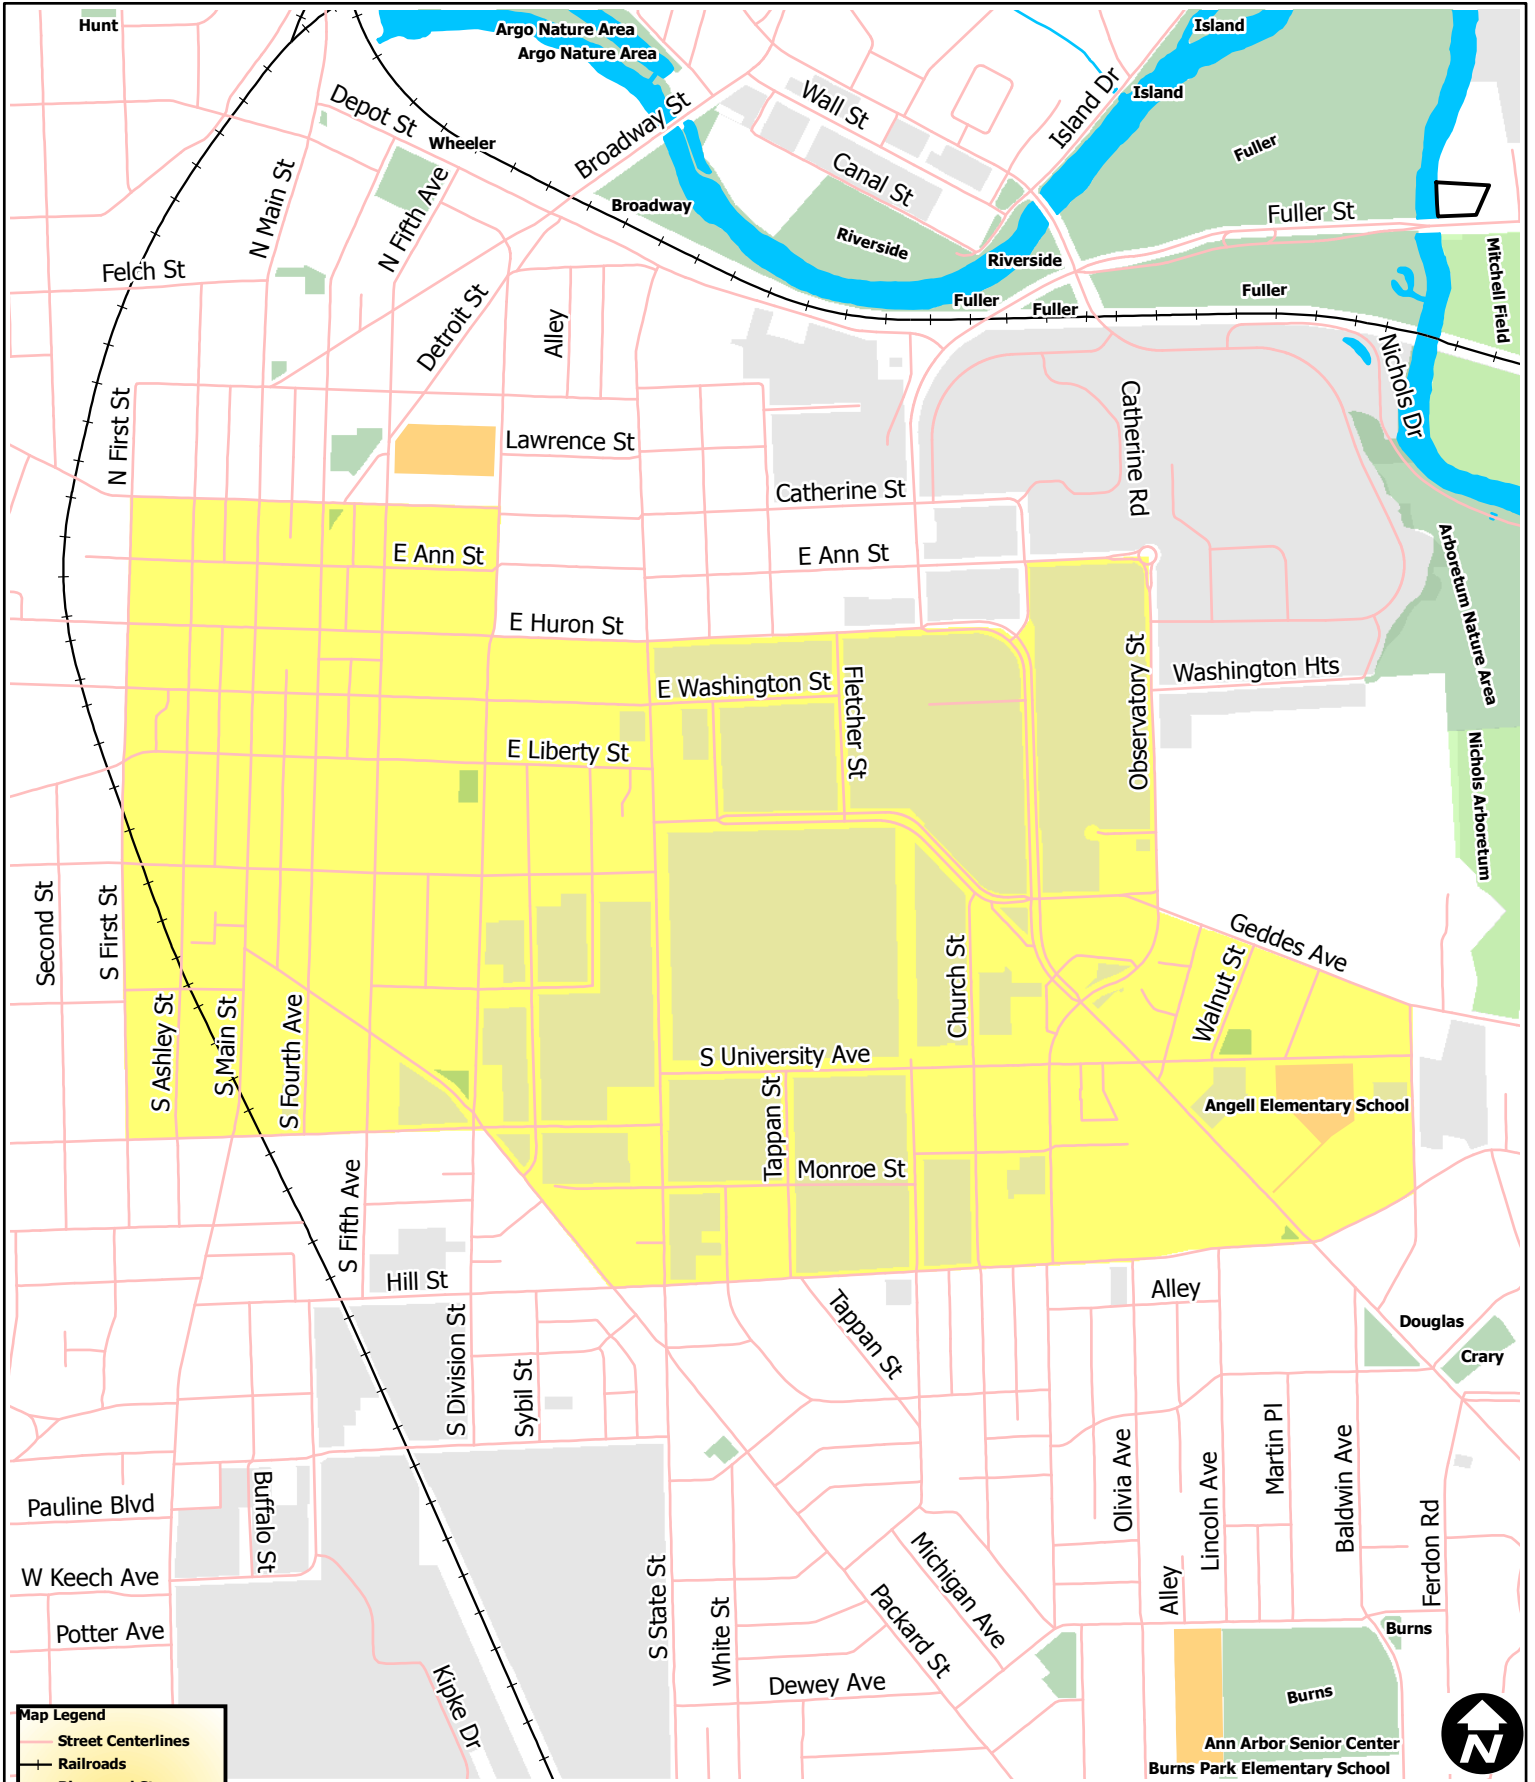

Ann Arbor Art Fair Buffer Zone Resolution

Map Legend

- Street Centerlines
- Railroads
- Rivers and Streams
- Lakes and Ponds
- Schools
- Non City Open Spaces
- Parks
- University
- Buffer Zone Resolution

Ann Arbor Senior Center
Burns Park Elementary School