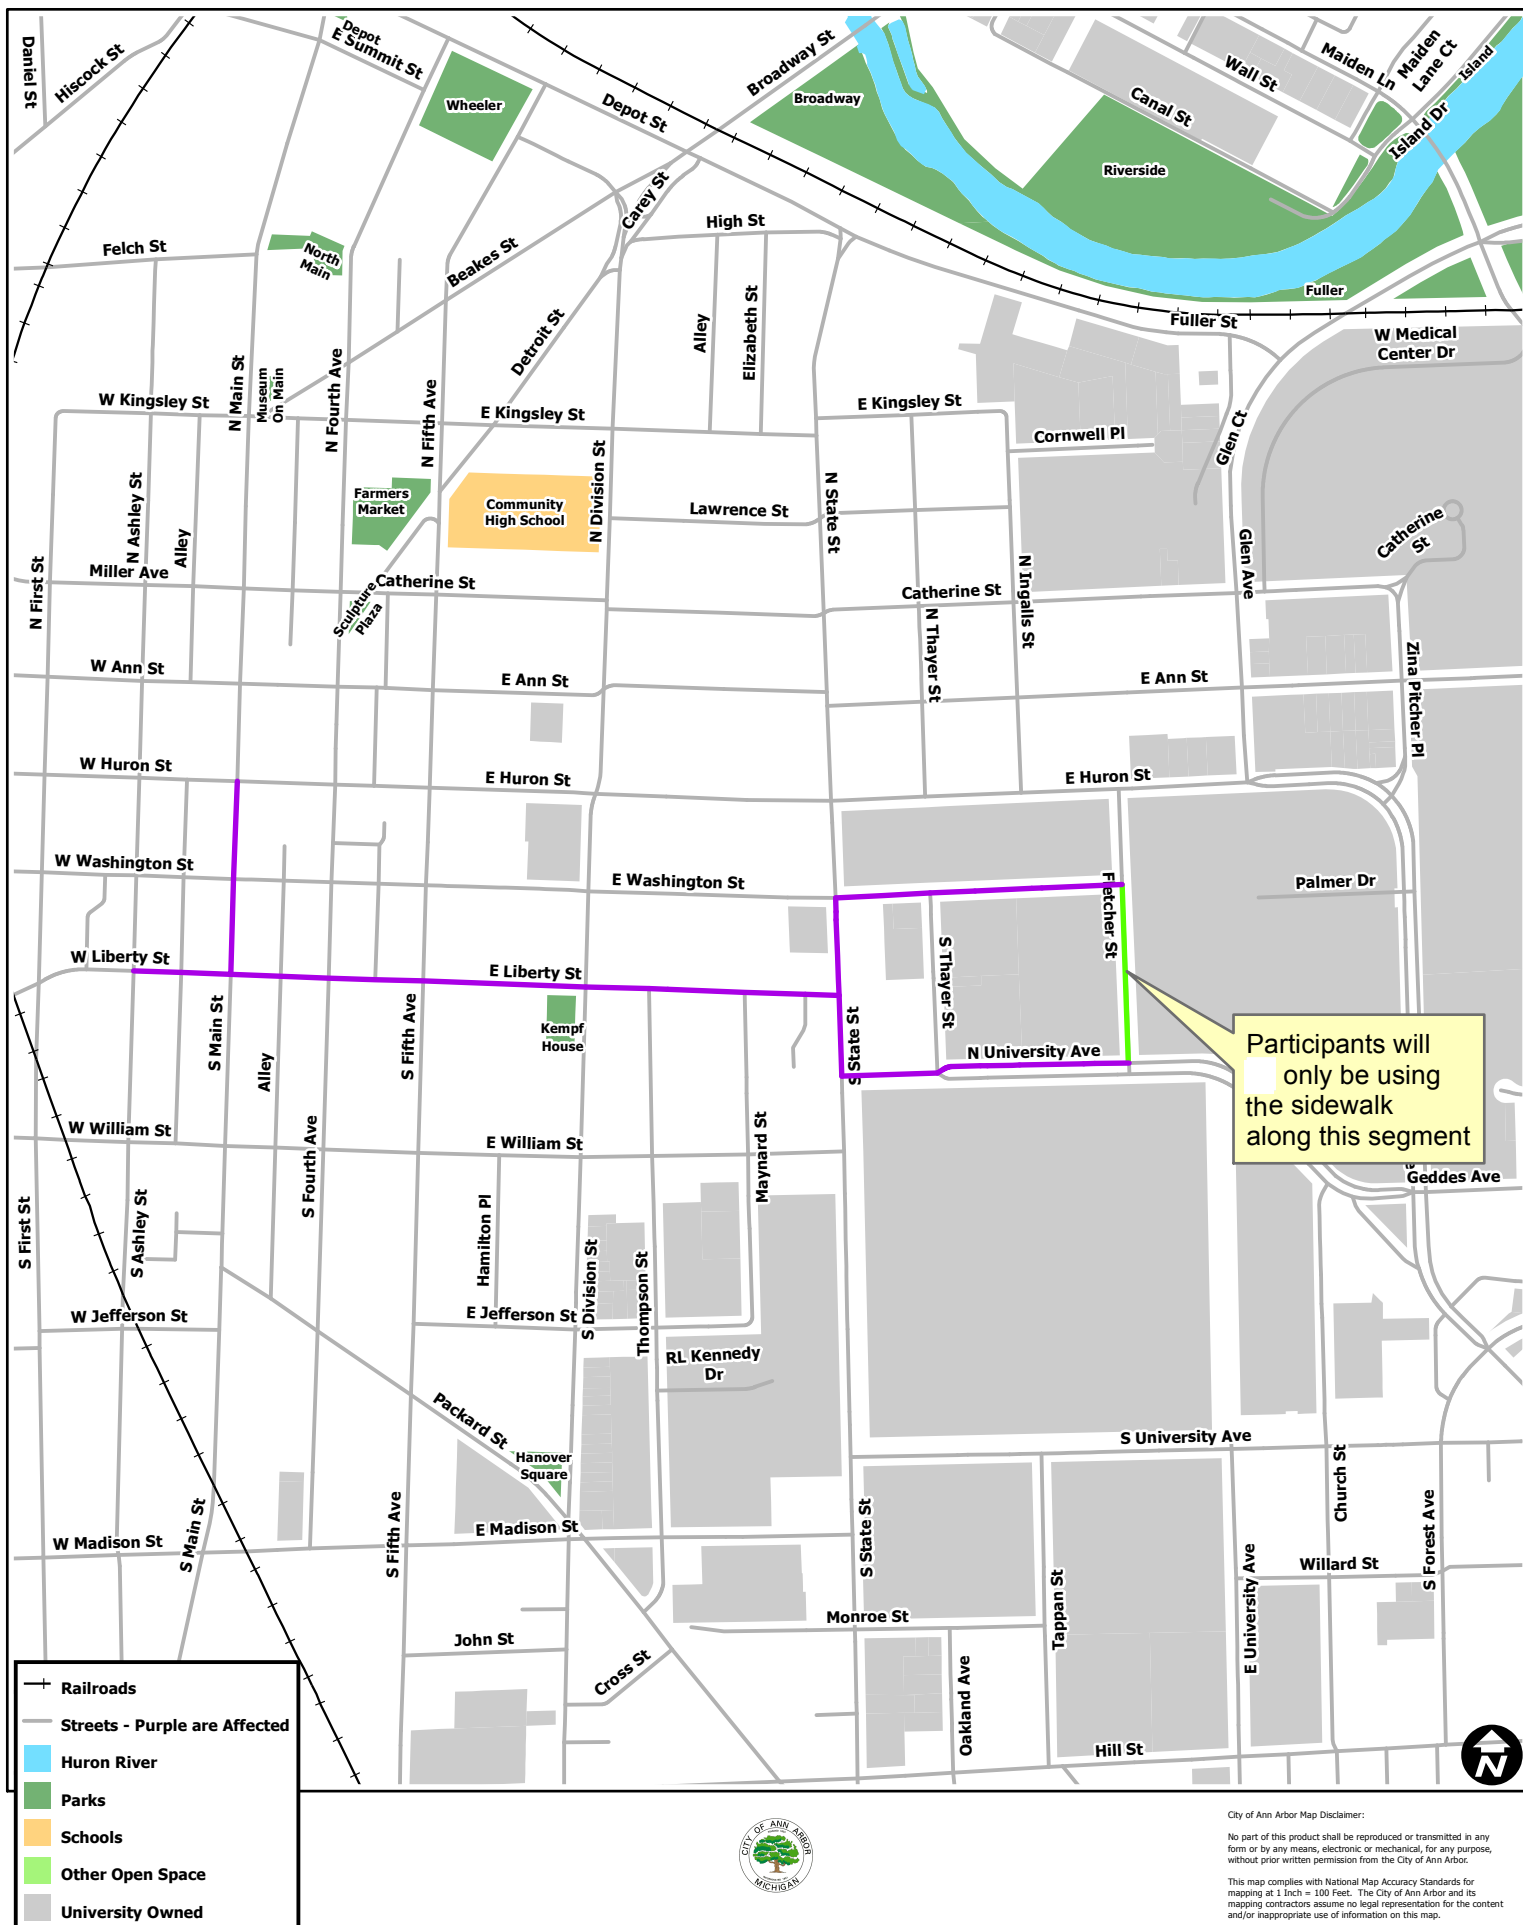

Plumbers and Pipe Fitters 5K