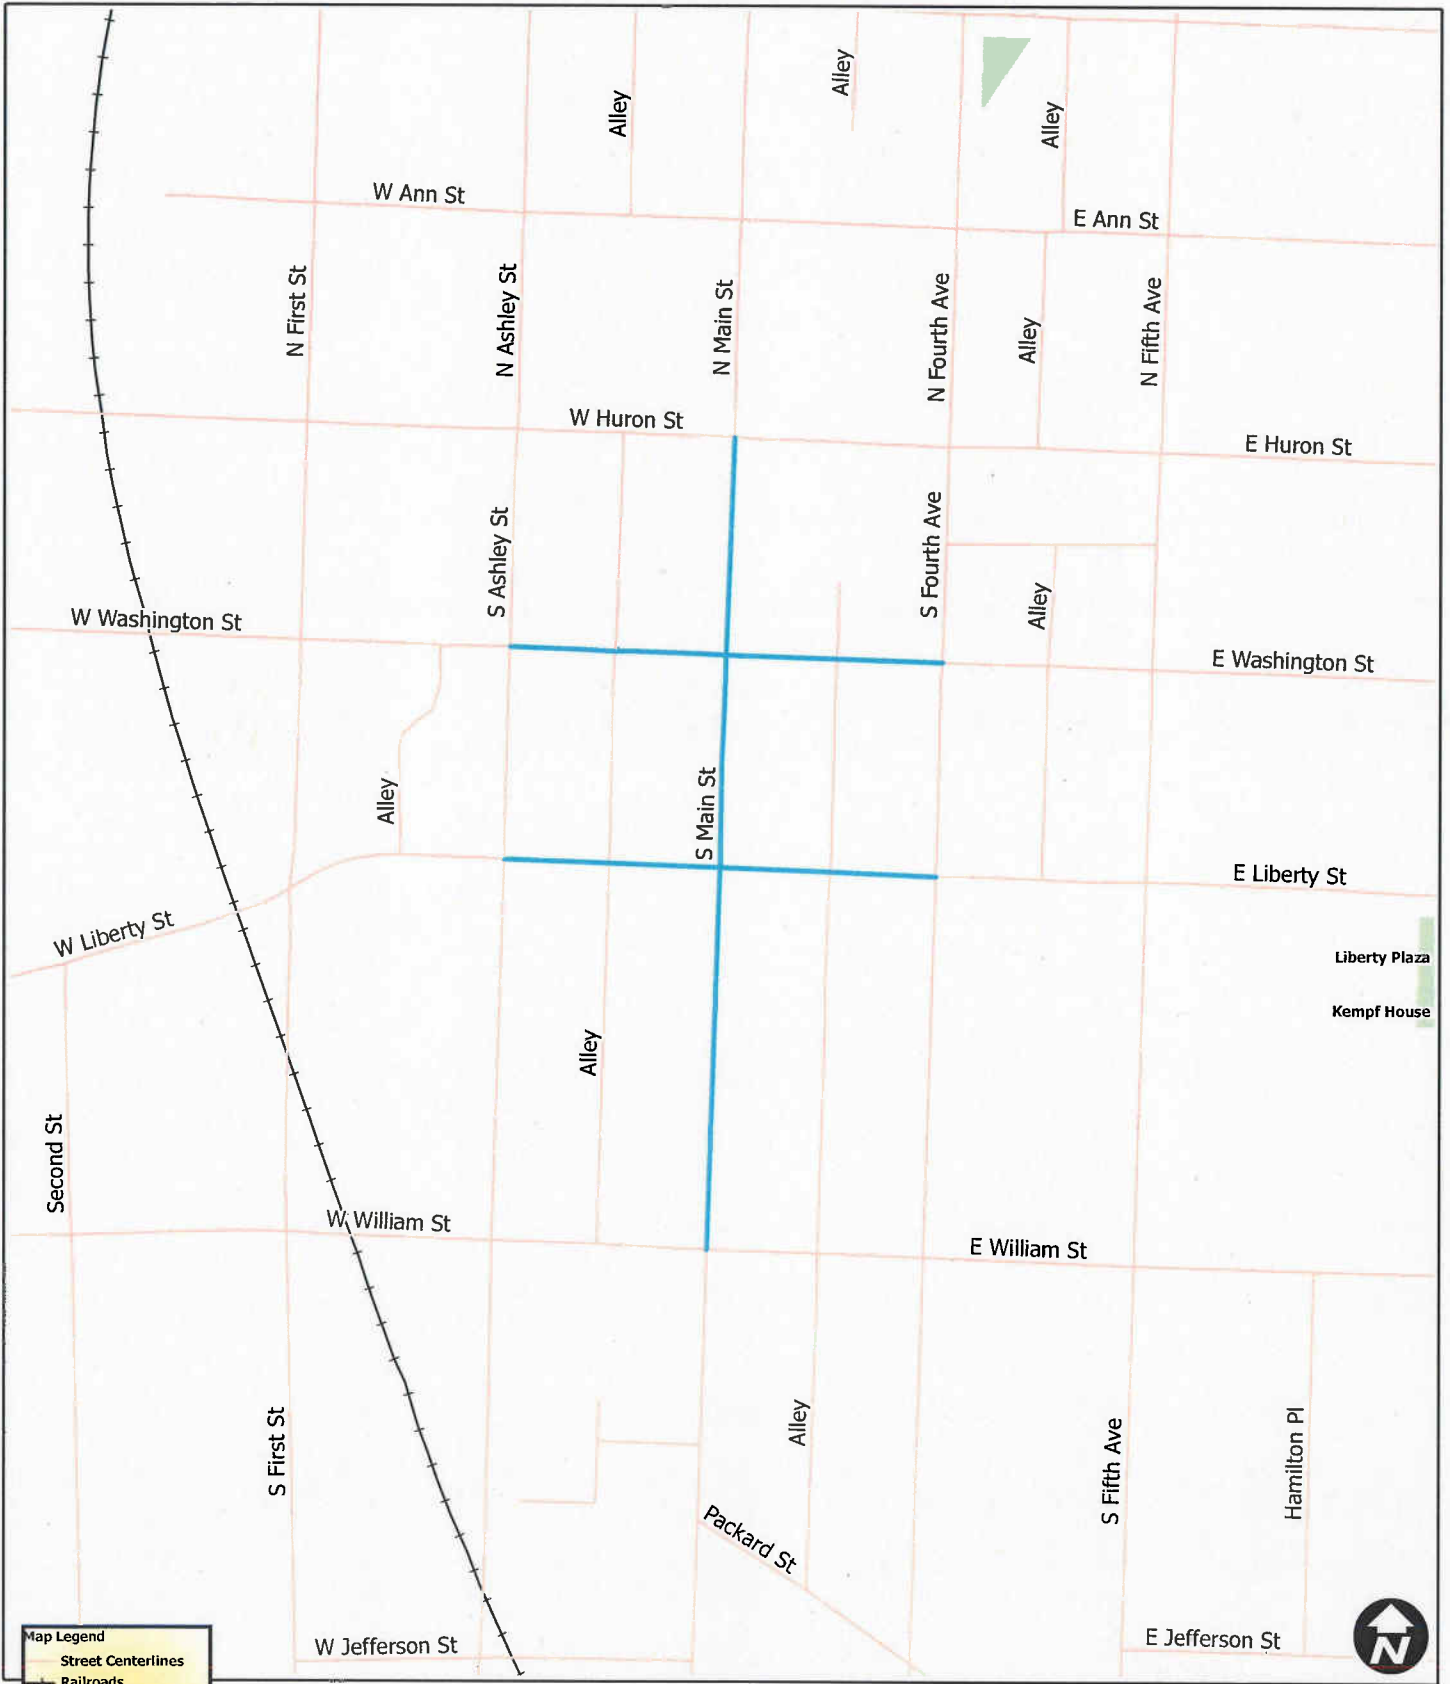

Mayor's Green Fair

Map Legend	
	Street Centerlines
	Railroads
	Rivers and Streams
	Lakes and Ponds
	Schools
	Non City Open Spaces
	Parks
	University

0 210 420 840 Feet

Copyright 2008 City of Ann Arbor, Michigan