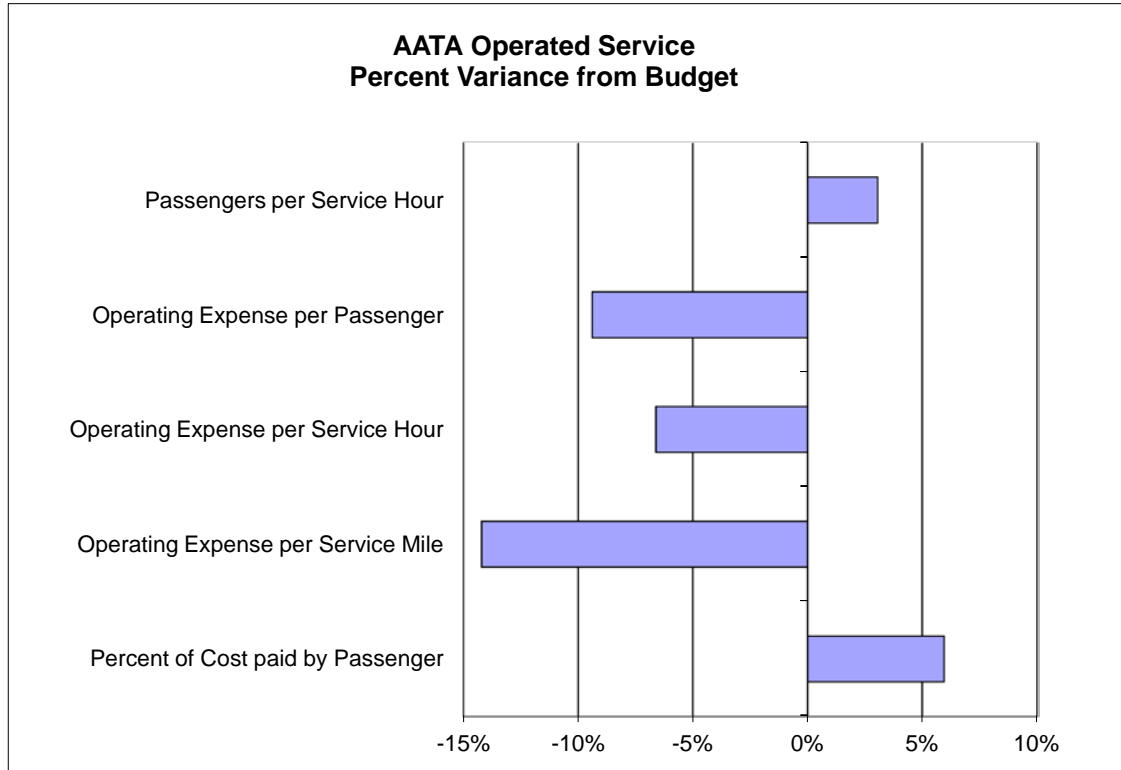

Monthly Performance Report

March 2012

Average Weekday Passengers

March 2012