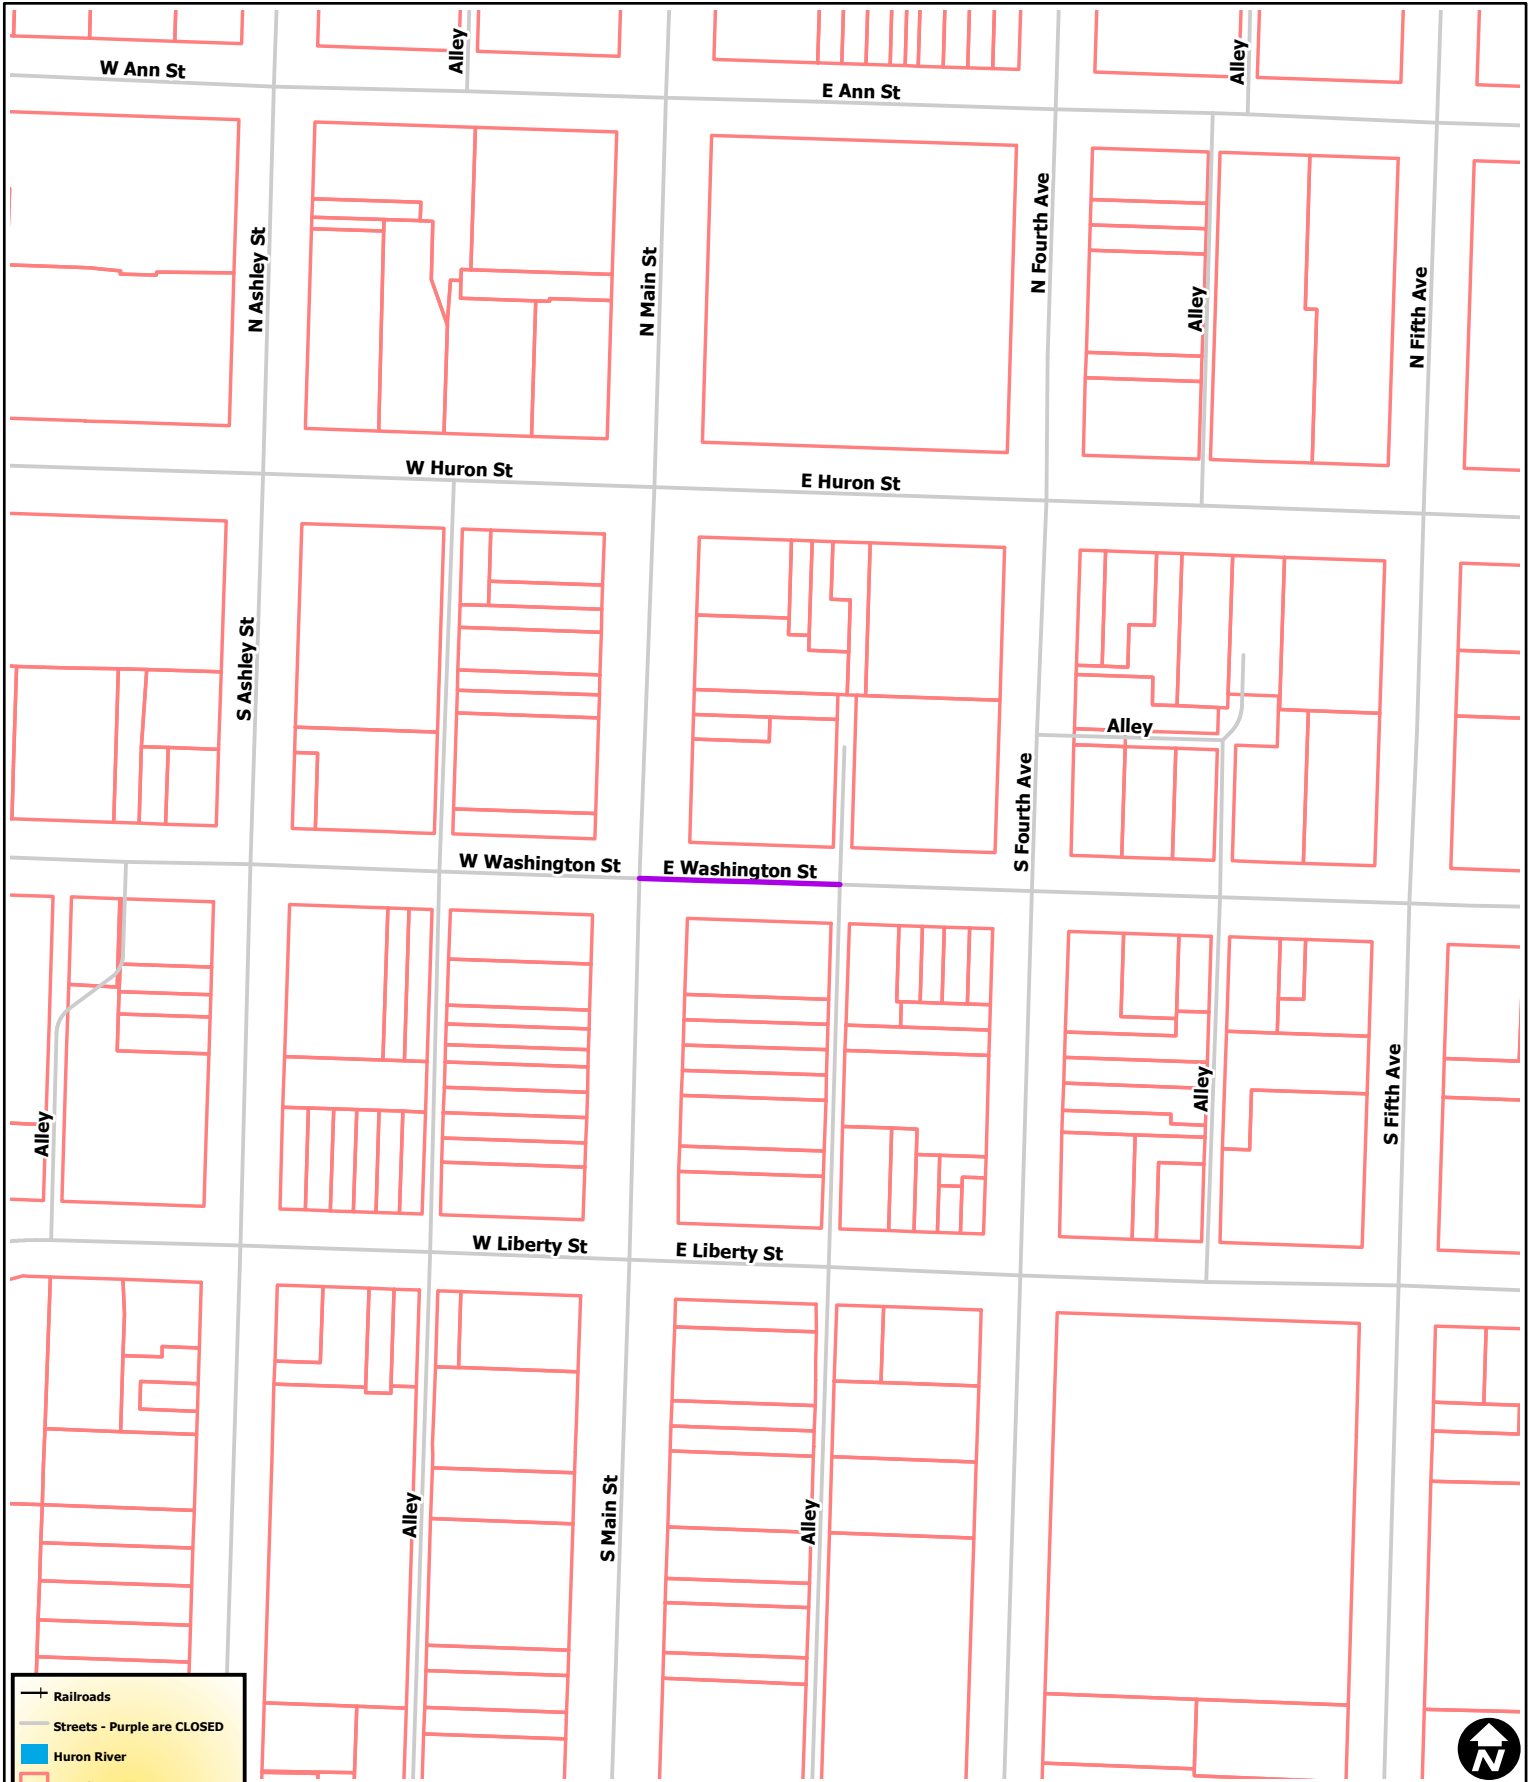

Arbor Brewing Company's Community Festival

- Railroads
- Streets - Purple are CLOSED
- Huron River
- Parcel Property
- Park Property
- School Property
- Non City Open Space Property
- University Property

City of Ann Arbor Map Disclaimer:

Map Created: 5/15/2012