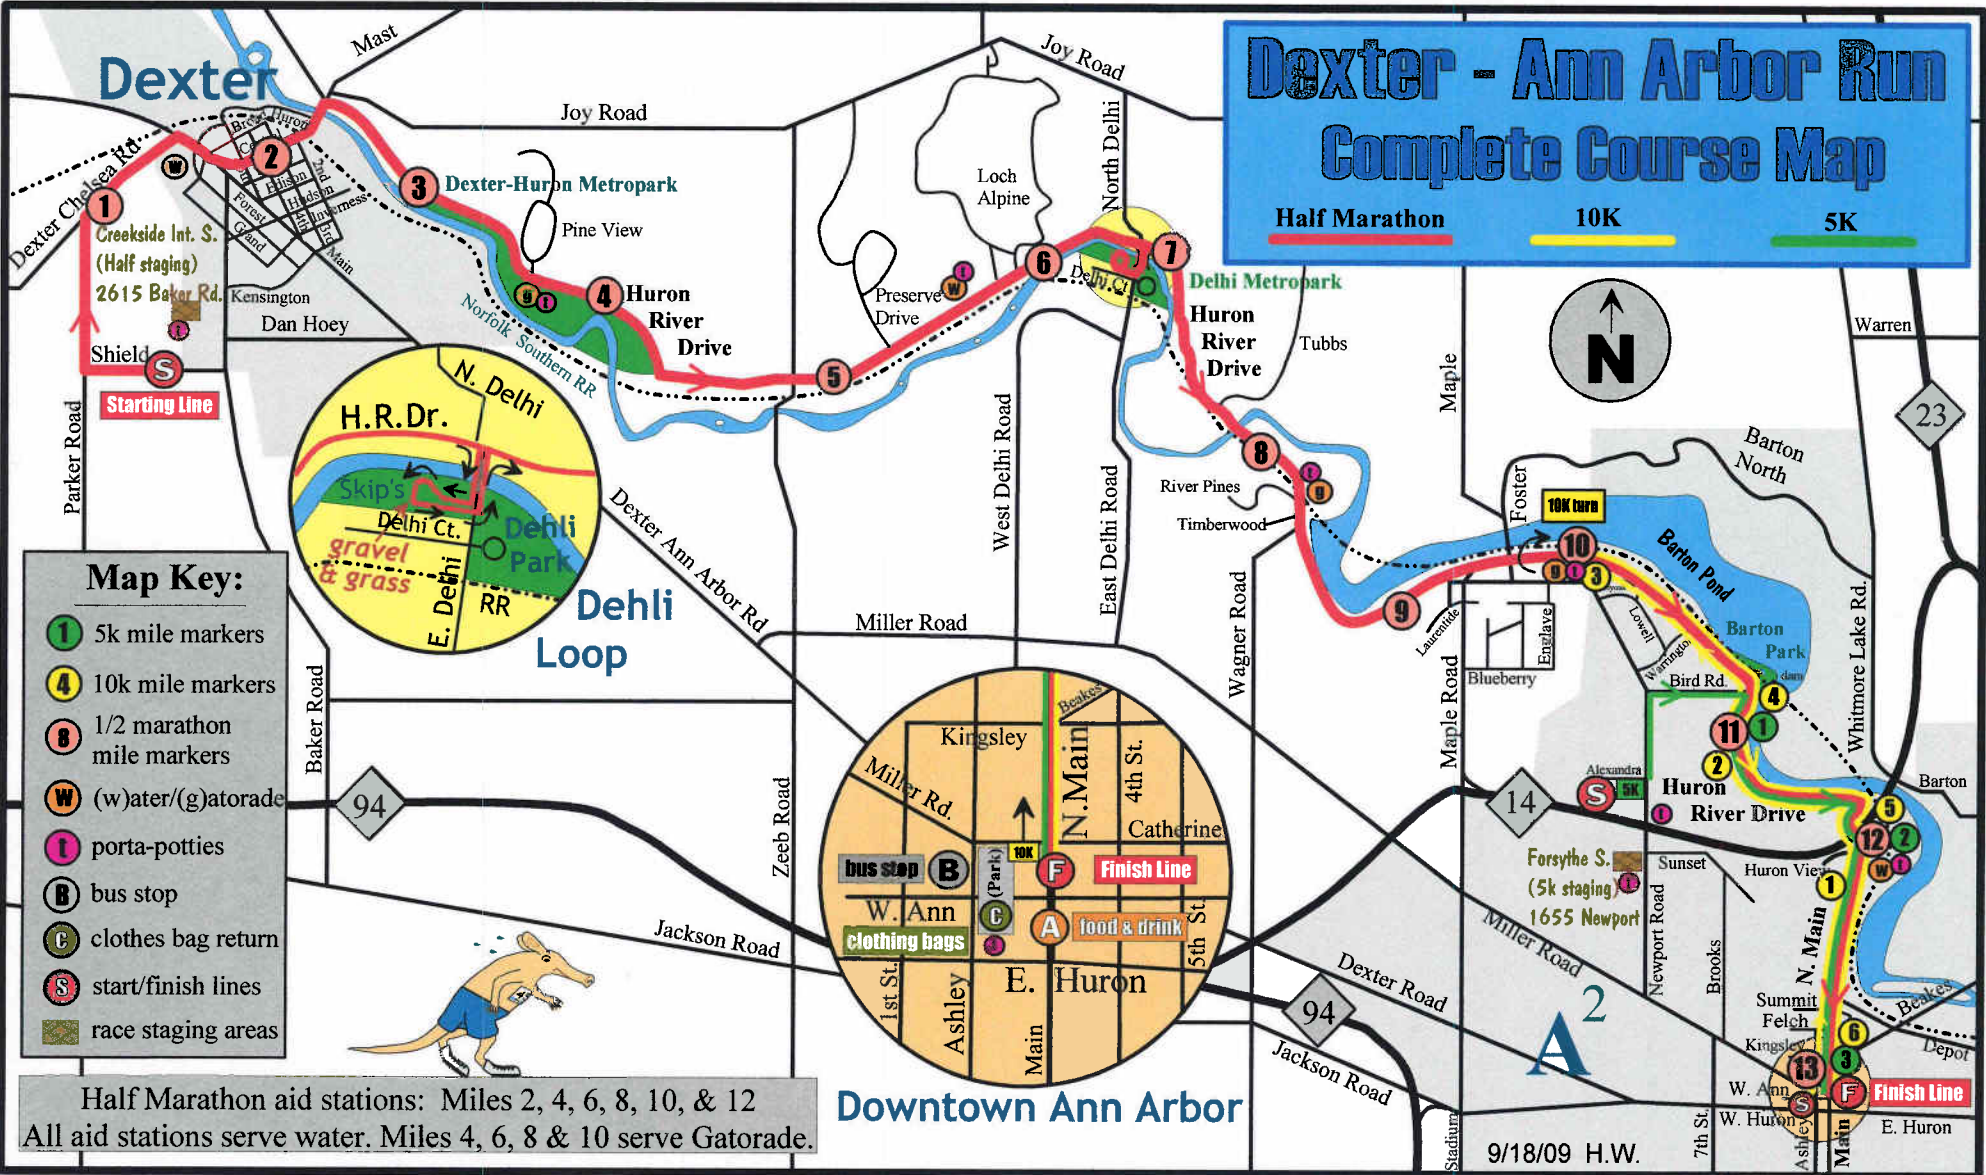

Dexter - Ann Arbor Run Complete Course Map

Half Marathon 10K 5K

Map Key:

- 1 5k mile markers
- 4 10k mile markers
- 8 1/2 marathon mile markers
- W (w)ater/(g)atorade
- I porta-potties
- B bus stop
- C clothes bag return
- S start/finish lines
- race staging areas

Half Marathon aid stations: Miles 2, 4, 6, 8, 10, & 12
All aid stations serve water. Miles 4, 6, 8 & 10 serve Gatorade.

Downtown Ann Arbor

9/18/09 H.W.