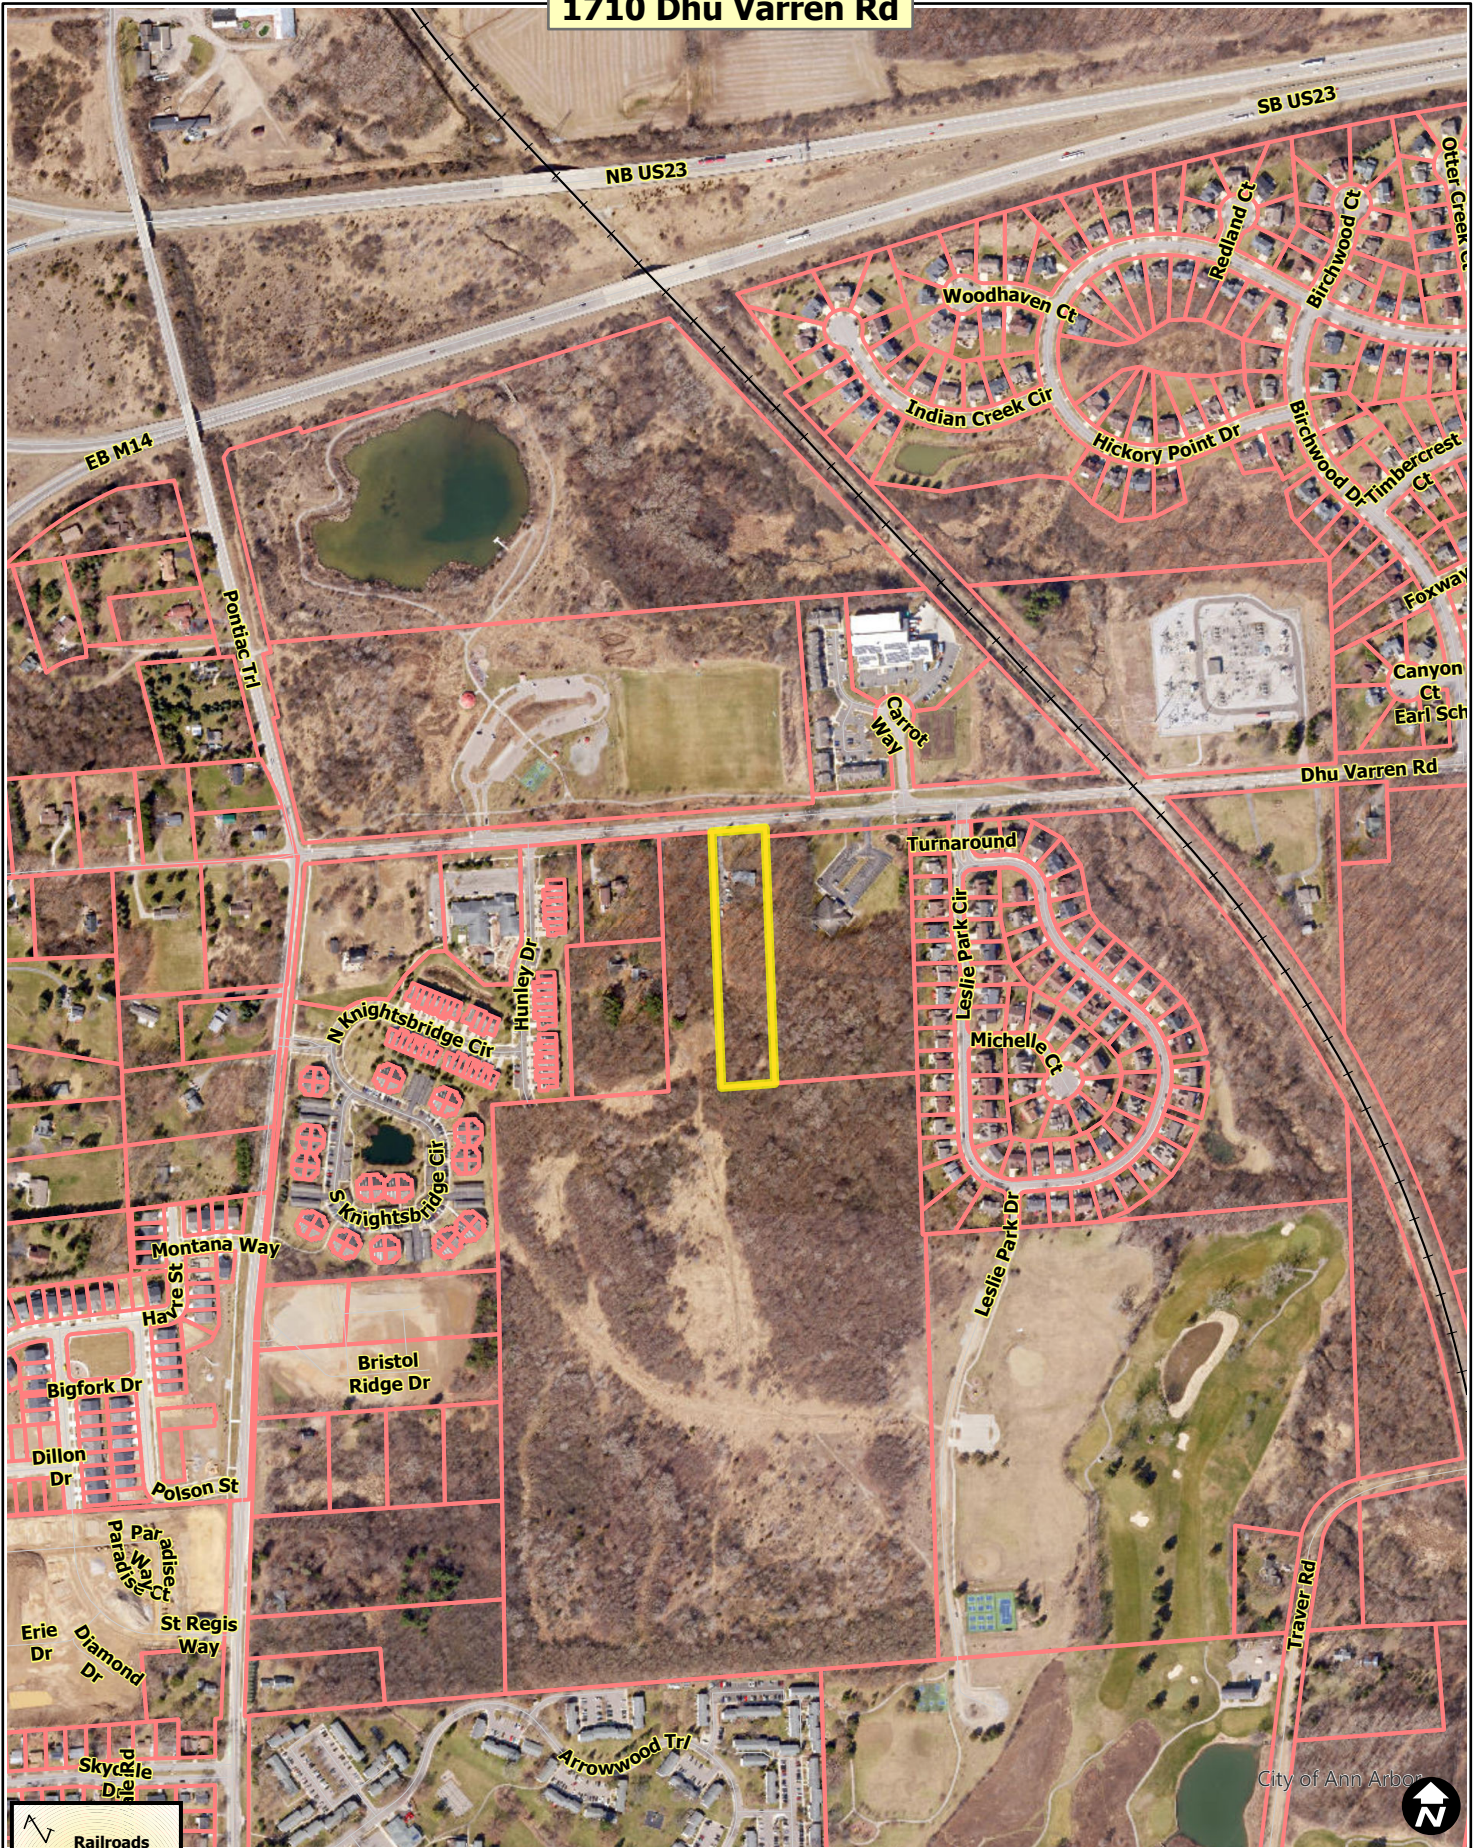

# 1710 Dhu Varren Rd

Legend:

- Railroads
- Huron River
- Tax Parcels

Map date: 11/7/2022  
Any aerial imagery is circa 2020 unless otherwise noted  
Terms of use: [www.a2gov.org/terms](http://www.a2gov.org/terms)