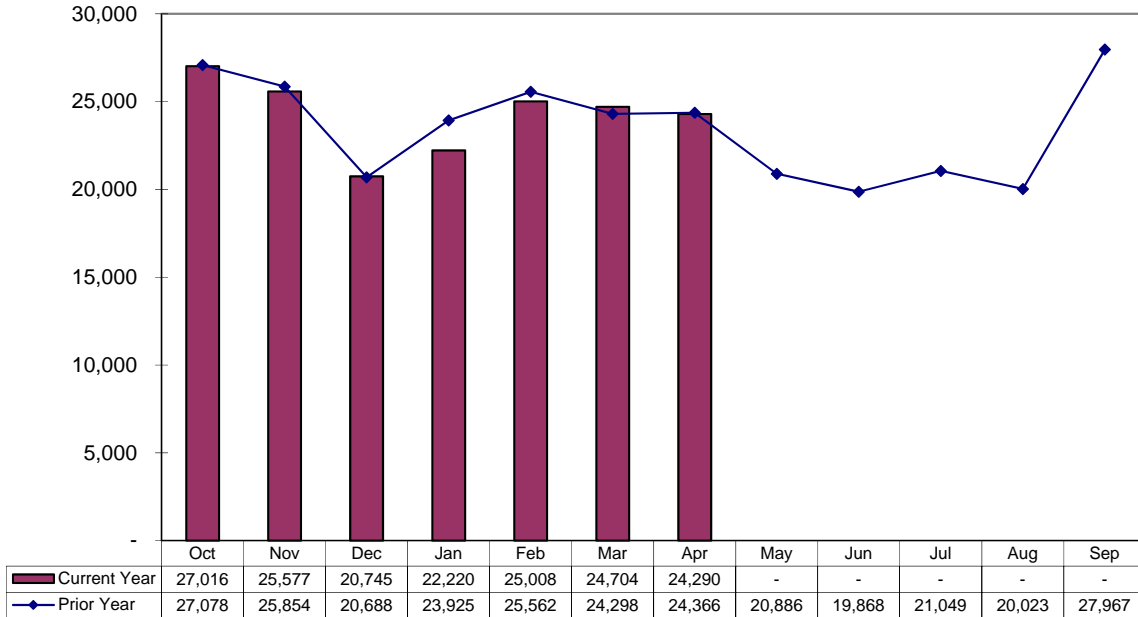

# Average Weekday Passengers

April 2014

## Fixed Route Average Weekday Passengers