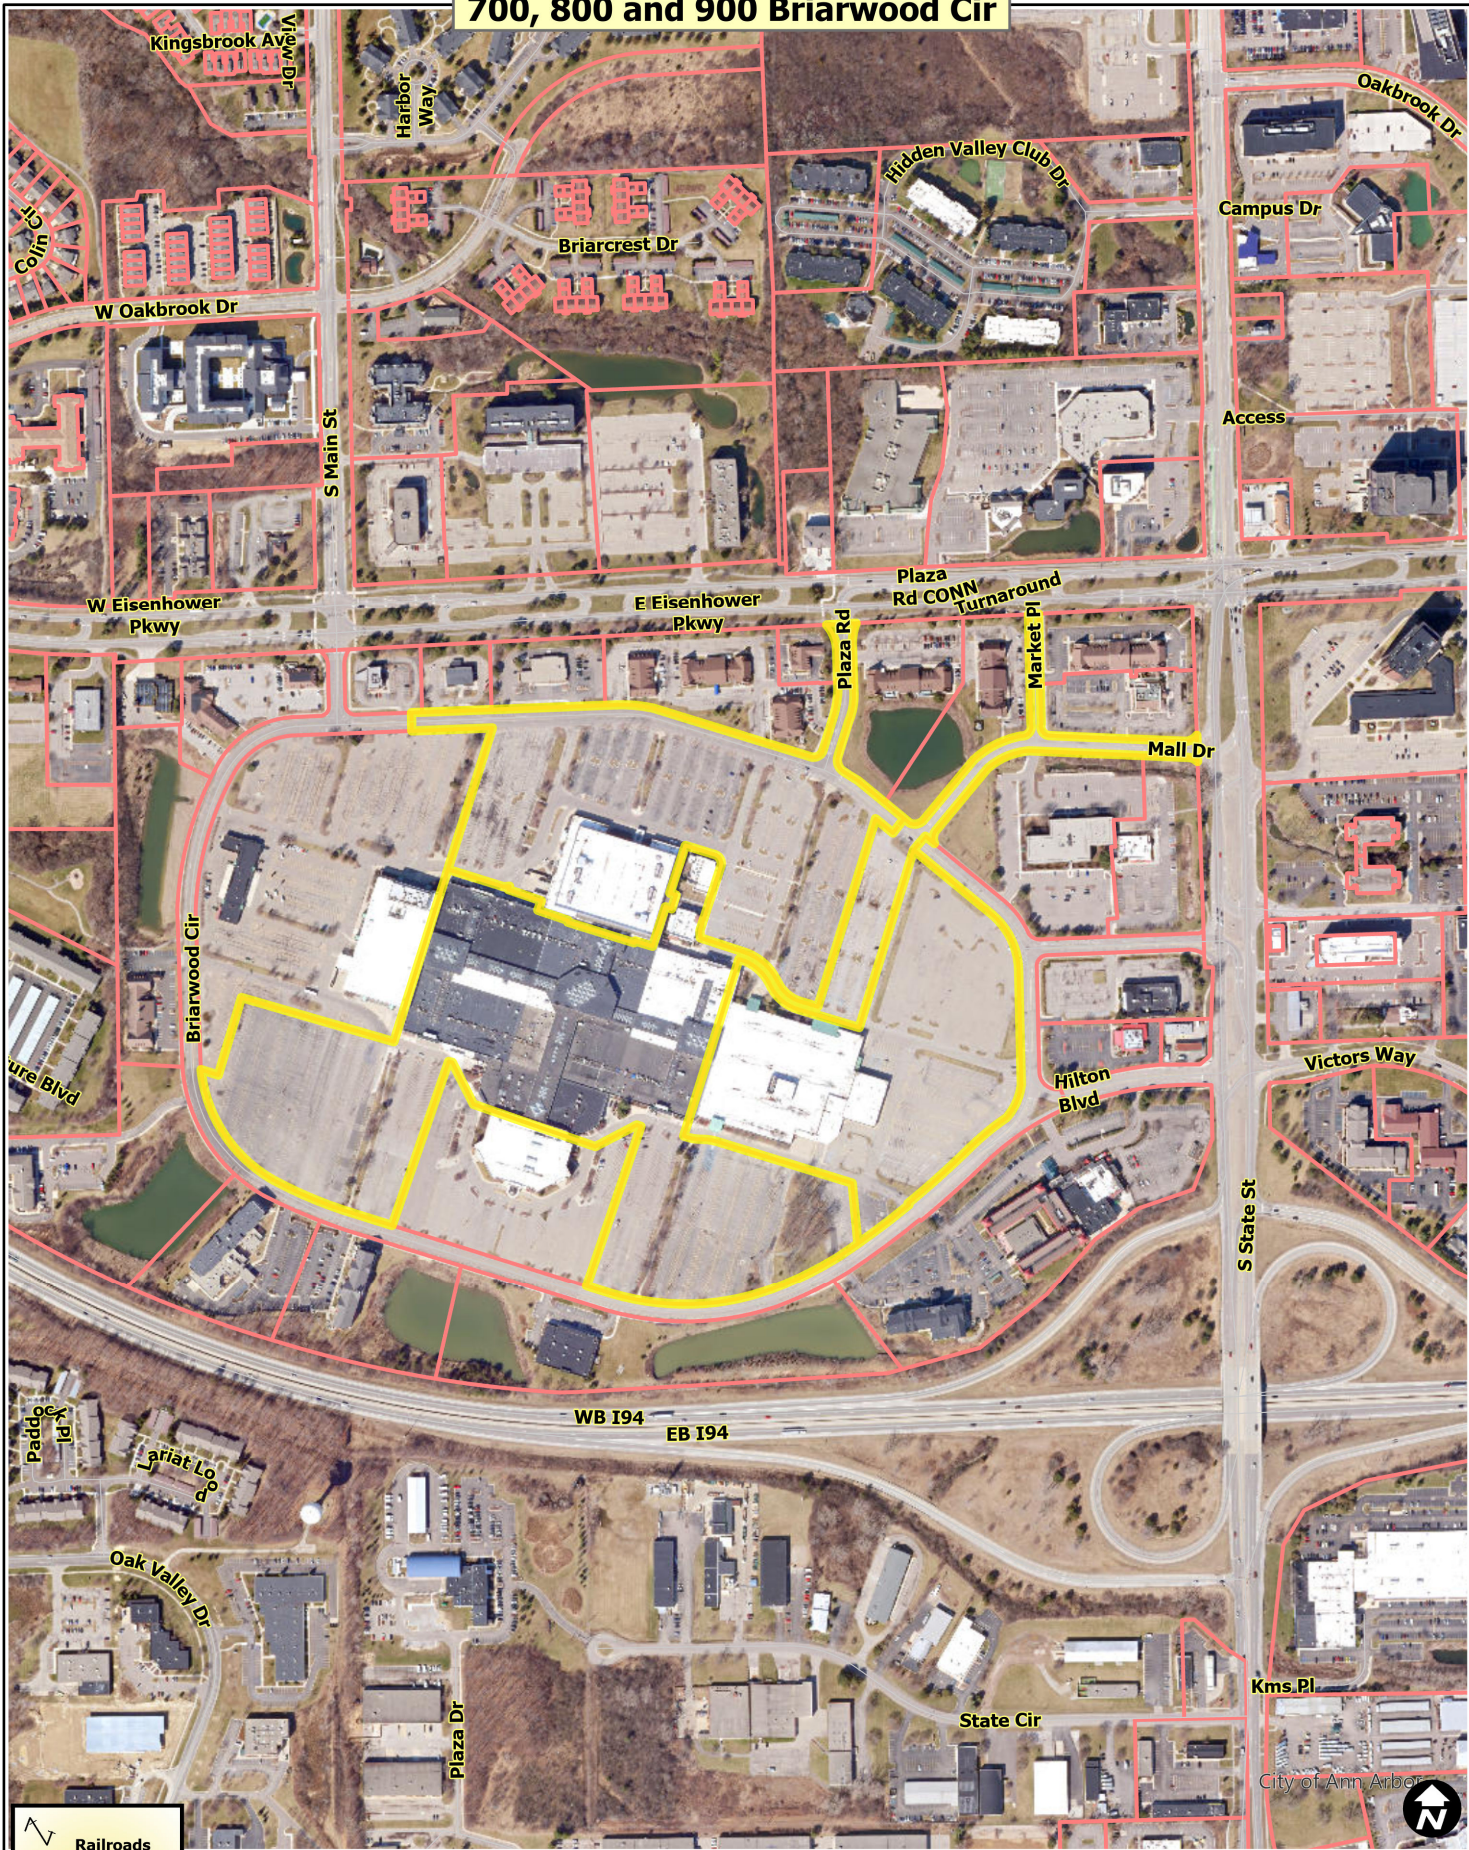

700, 800 and 900 Briarwood Cir

 Railroads
 Huron River
 Tax Parcels

Map date: 1/4/2023
 Any aerial imagery is circa 2020 unless otherwise noted
 Terms of use: www.a2gov.org/terms