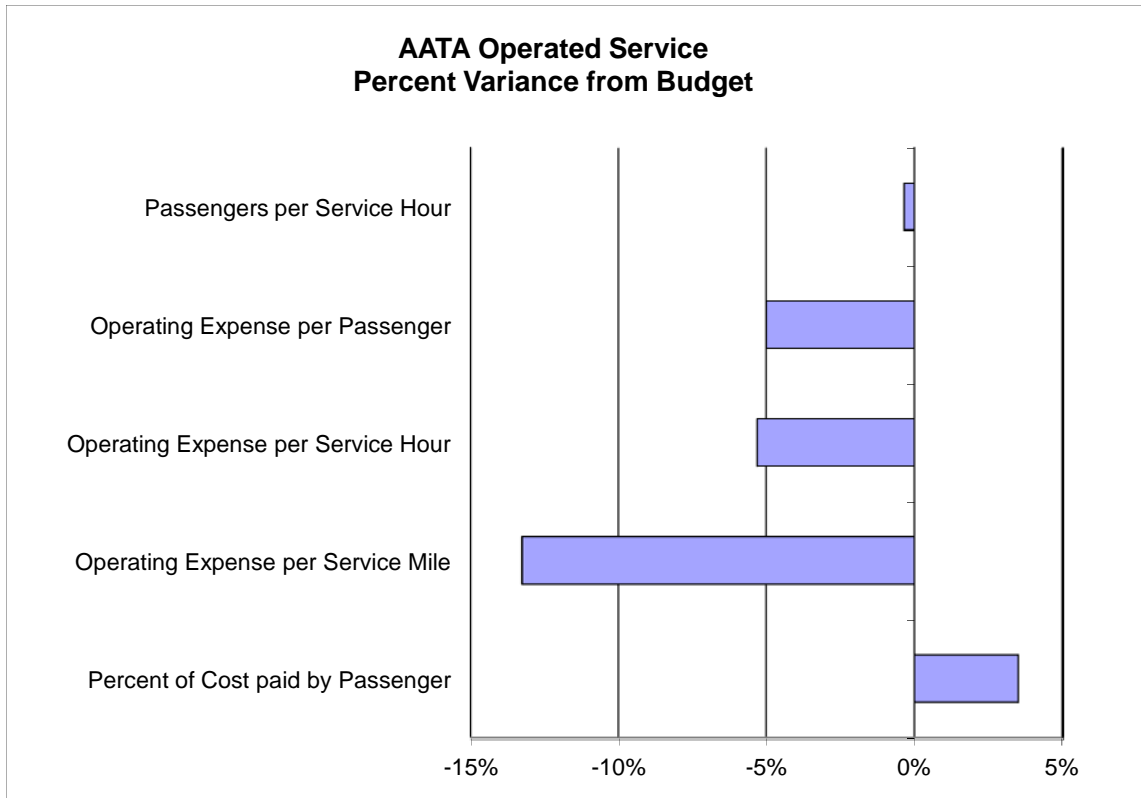

Monthly Performance Report

June 2012

Average Weekday Passengers

June 2012

Fixed Route Average Weekday Passengers

A-Ride Average Weekday Passengers