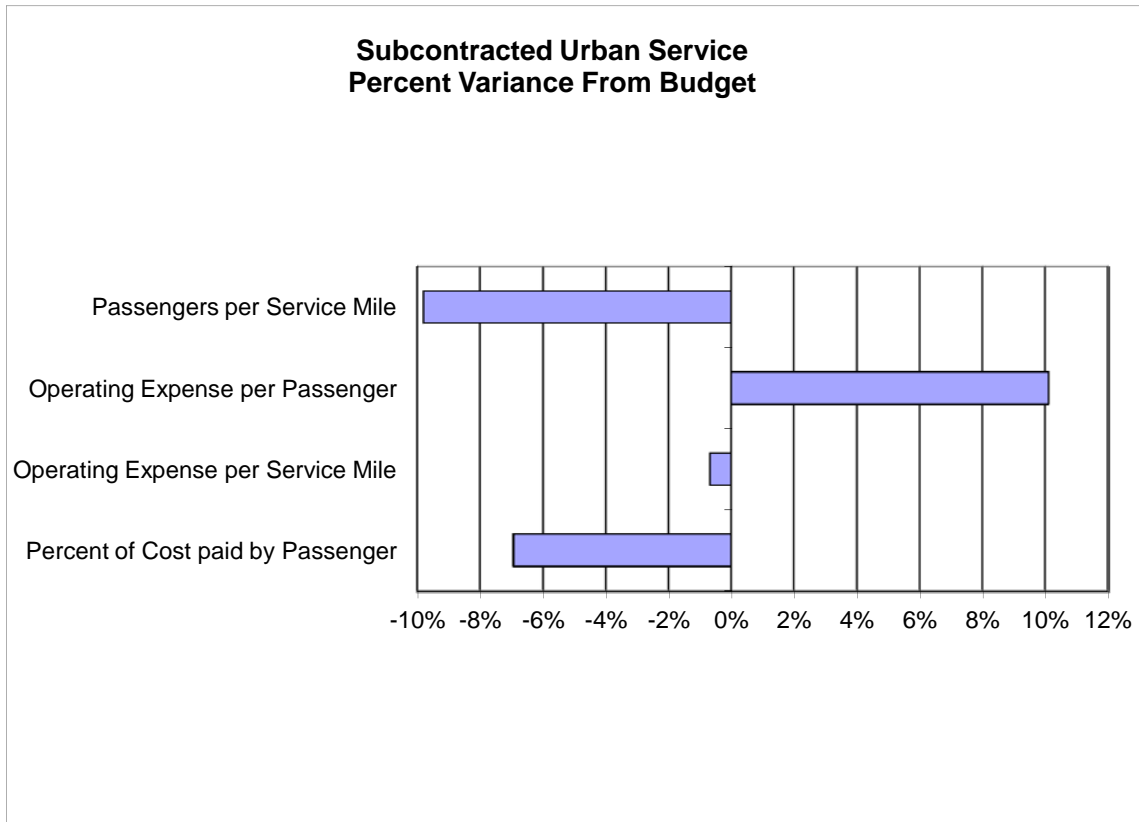

Monthly Performance Report

June 2012

Average Weekday Passengers

June 2012

Fixed Route Average Weekday Passengers

A-Ride Average Weekday Passengers