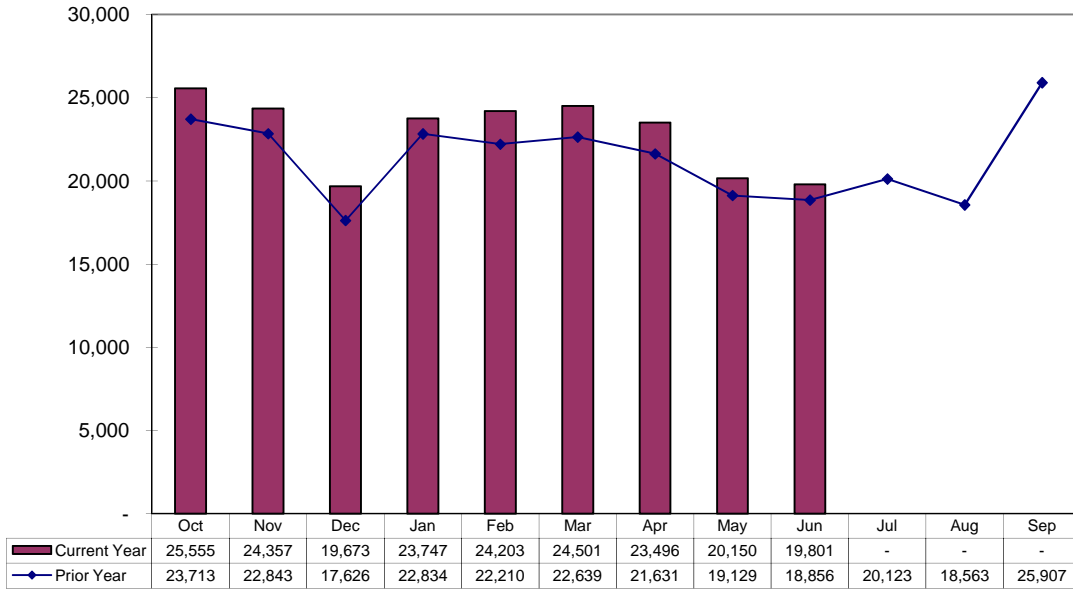

Monthly Performance Report

June 2012

Average Weekday Passengers

June 2012

Fixed Route Average Weekday Passengers

A-Ride Average Weekday Passengers