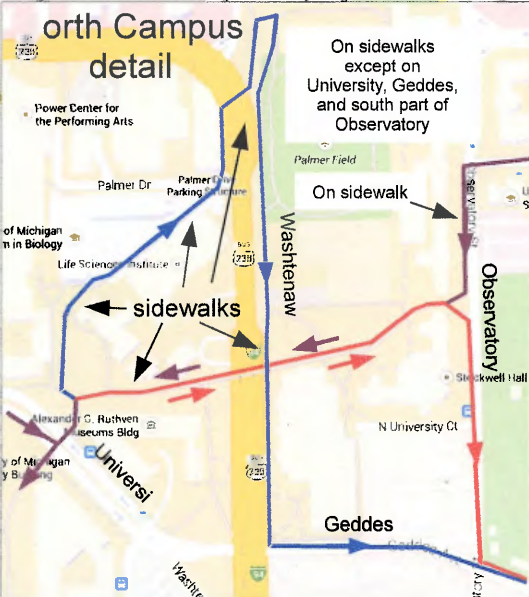

**USATF Certificate  
MI13013MN**

**Ann Arbor Marathon  
Ann Arbor, Michigan**

**Effective Dates  
19-MAR-2014 to 31-DEC-2023**

Adjusted course measured by Mark Neal runnermark@gmail.com 7-MAR-2015 Original course MI13010MN

On sidewalk going out to turn-around, in west lane of Huron and south lane of Fuller coming back

On road through parking lot

On sidewalk on west side of Dixboro

Turn right on road and then join trail

On sidewalks except on University, Geddes, and south part of Observatory

On sidewalk

Geddes

Gallup Park detail

# Ann Arbor Marathon 10K Course Map