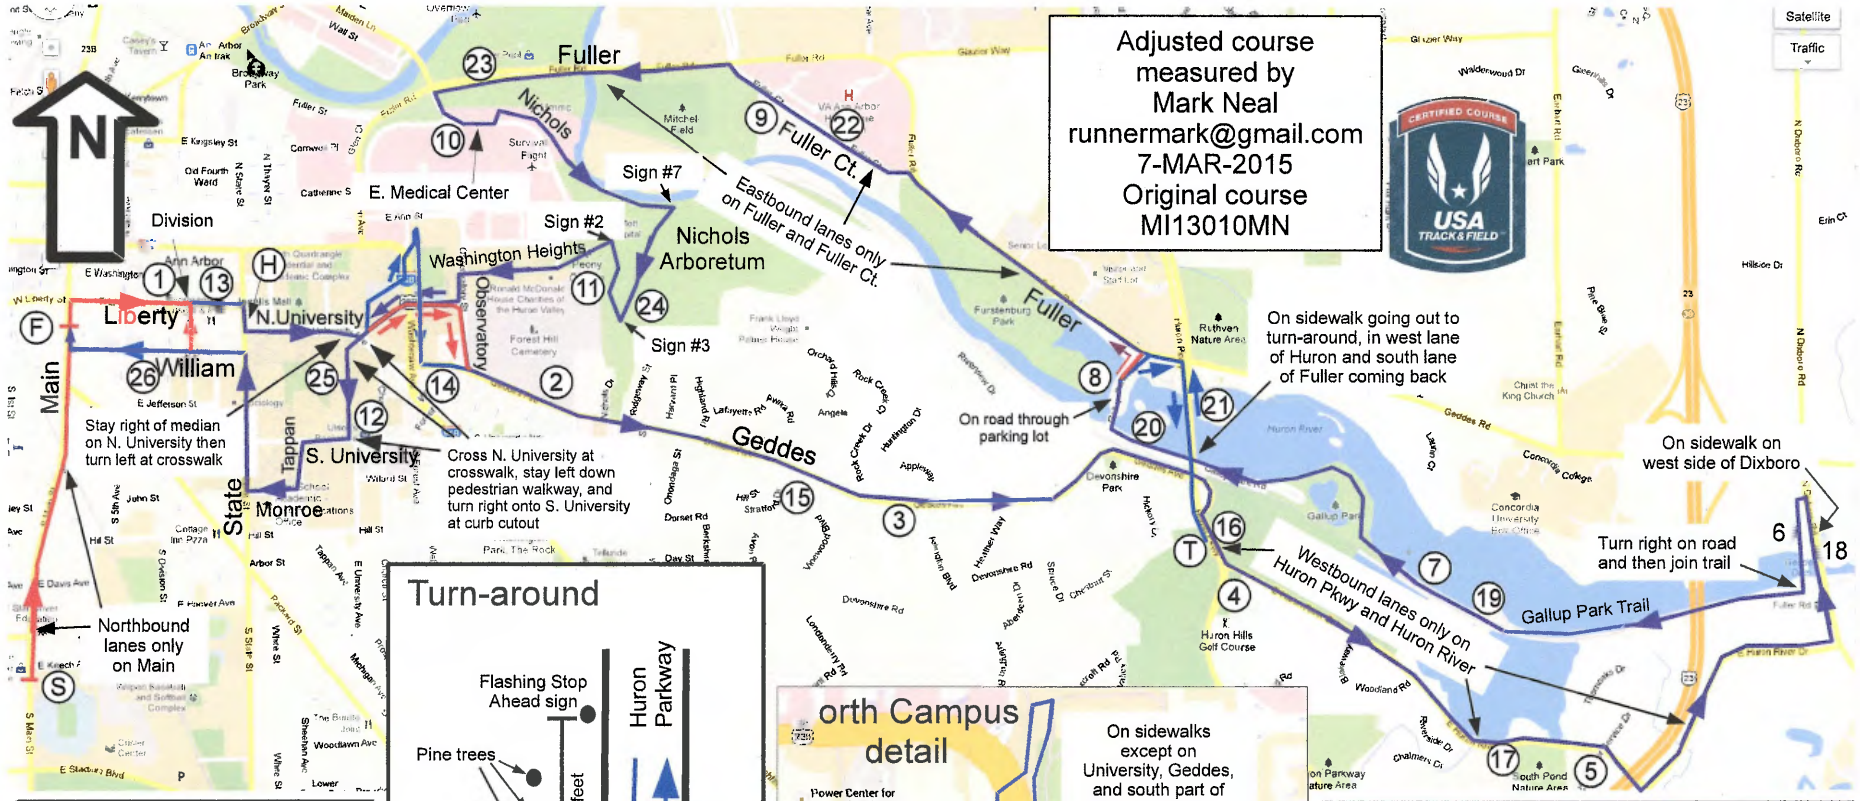

**USATF Certificate  
MI13013MN**

**Ann Arbor Marathon  
Ann Arbor, Michigan**

**Effective Dates  
19-MAR-2014 to 31-DEC-2023**

Adjusted course measured by Mark Neal runnermark@gmail.com 7-MAR-2015 Original course MI13010MN

On sidewalk going out to turn-around, in west lane of Huron and south lane of Fuller coming back

On road through parking lot

On sidewalk on west side of Dixboro

Turn right on road and then join trail

On sidewalks except on University, Geddes, and south part of Observatory

On sidewalk

Geddes

Gallup Park detail

# Ann Arbor Marathon 10K Course Map