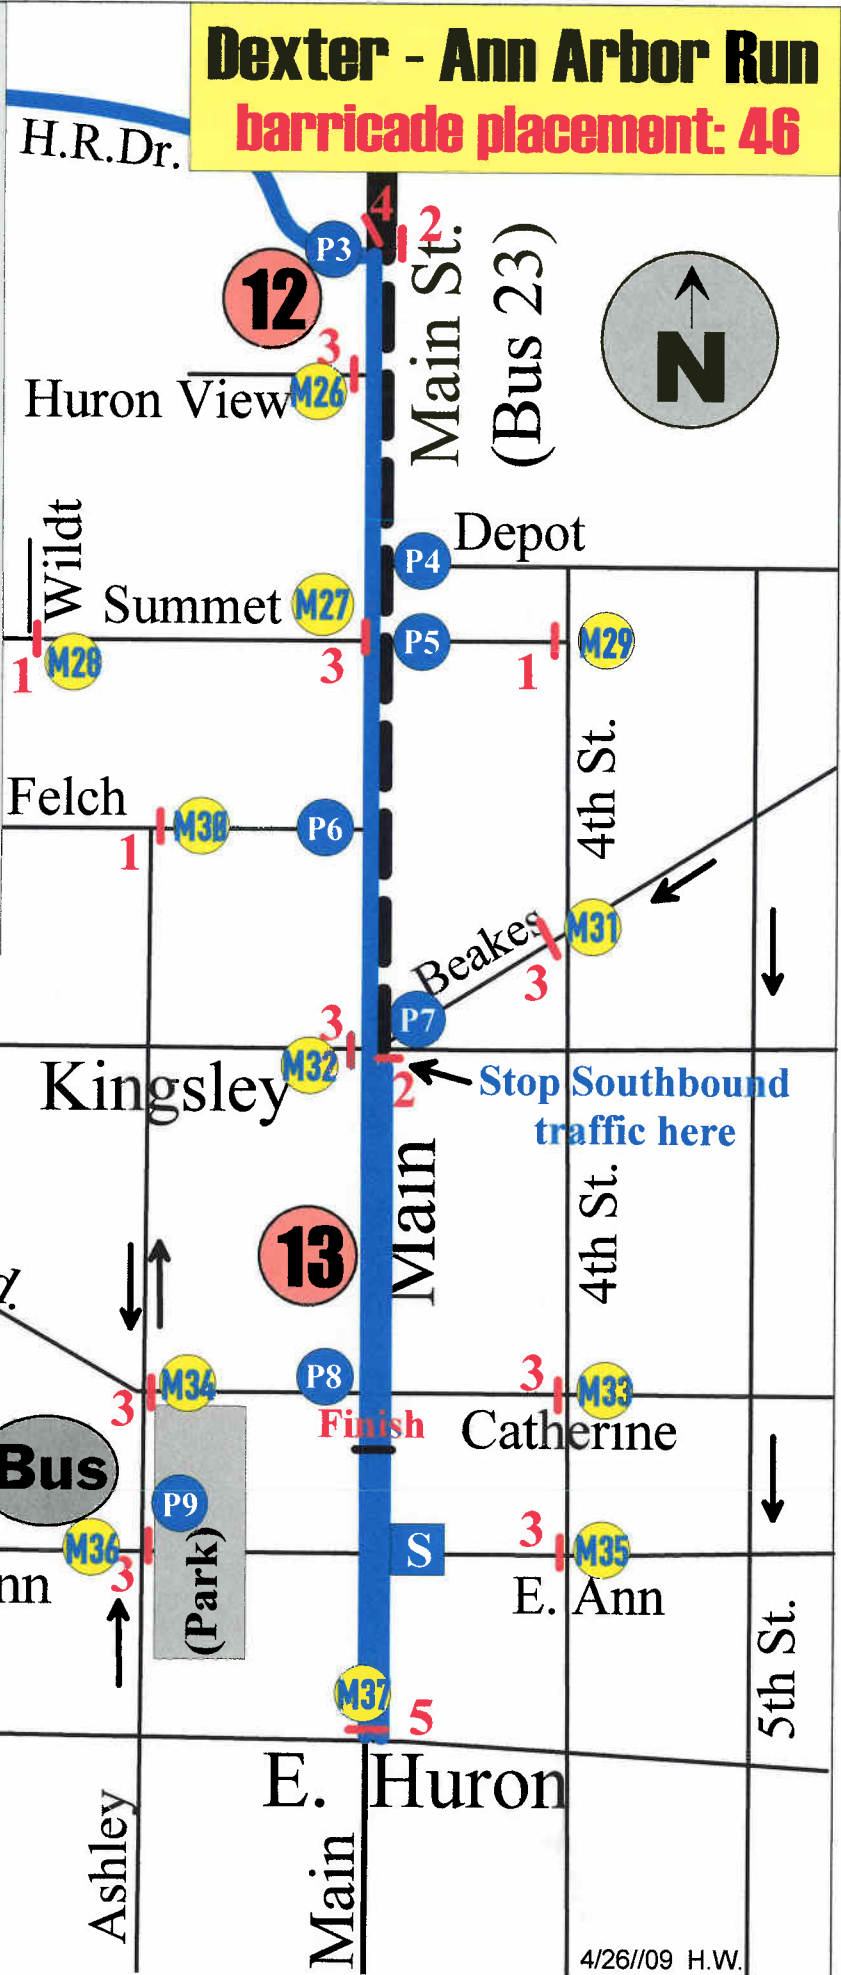

Dexter - Ann Arbor Run

barricade placement: 46

Race start times:
 10K: 8:10 AM
 Half: 8:50 AM
 5K: 9:05 AM

1 Mile markers
12 Marshals (M26-37) & (5) 5k
9 Deputies (P)
1 Supervisor (S)

Two way traffic in northbound lanes of Main Street from 7 Am - noon (cones used as dividers - set by AATC)

Downtown Ann Arbor