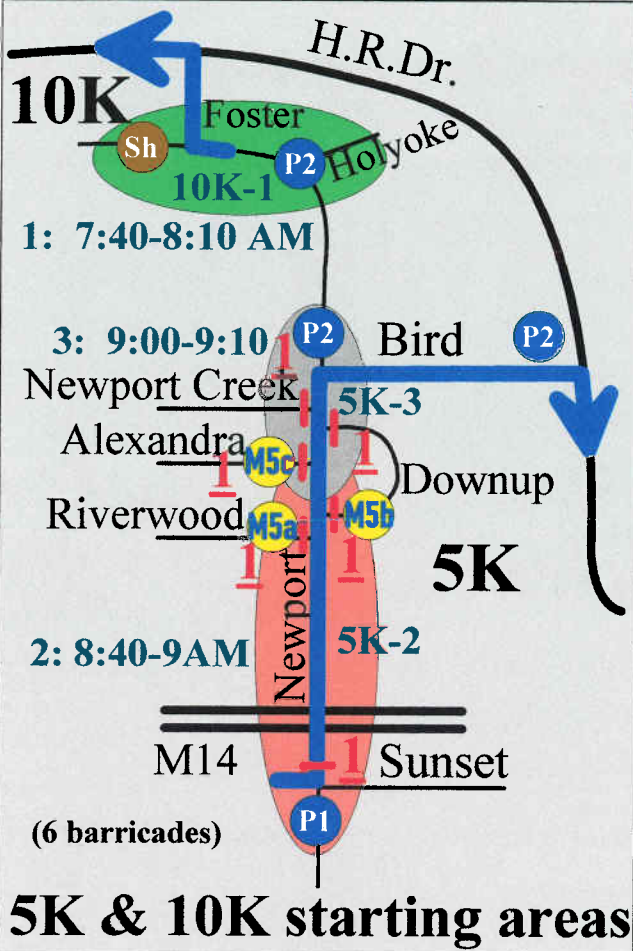

Dexter - Ann Arbor Run

barricade placement: 46

Race start times:
 10K: 8:10 AM
 Half: 8:50 AM
 5K: 9:05 AM

1 Mile markers
12 Marshals (M26-37) & (5) 5k
9 Deputies (P)
1 Supervisor (S)

Two way traffic in northbound lanes of Main Street from 7 Am - noon (cones used as dividers - set by AATC)

Downtown Ann Arbor