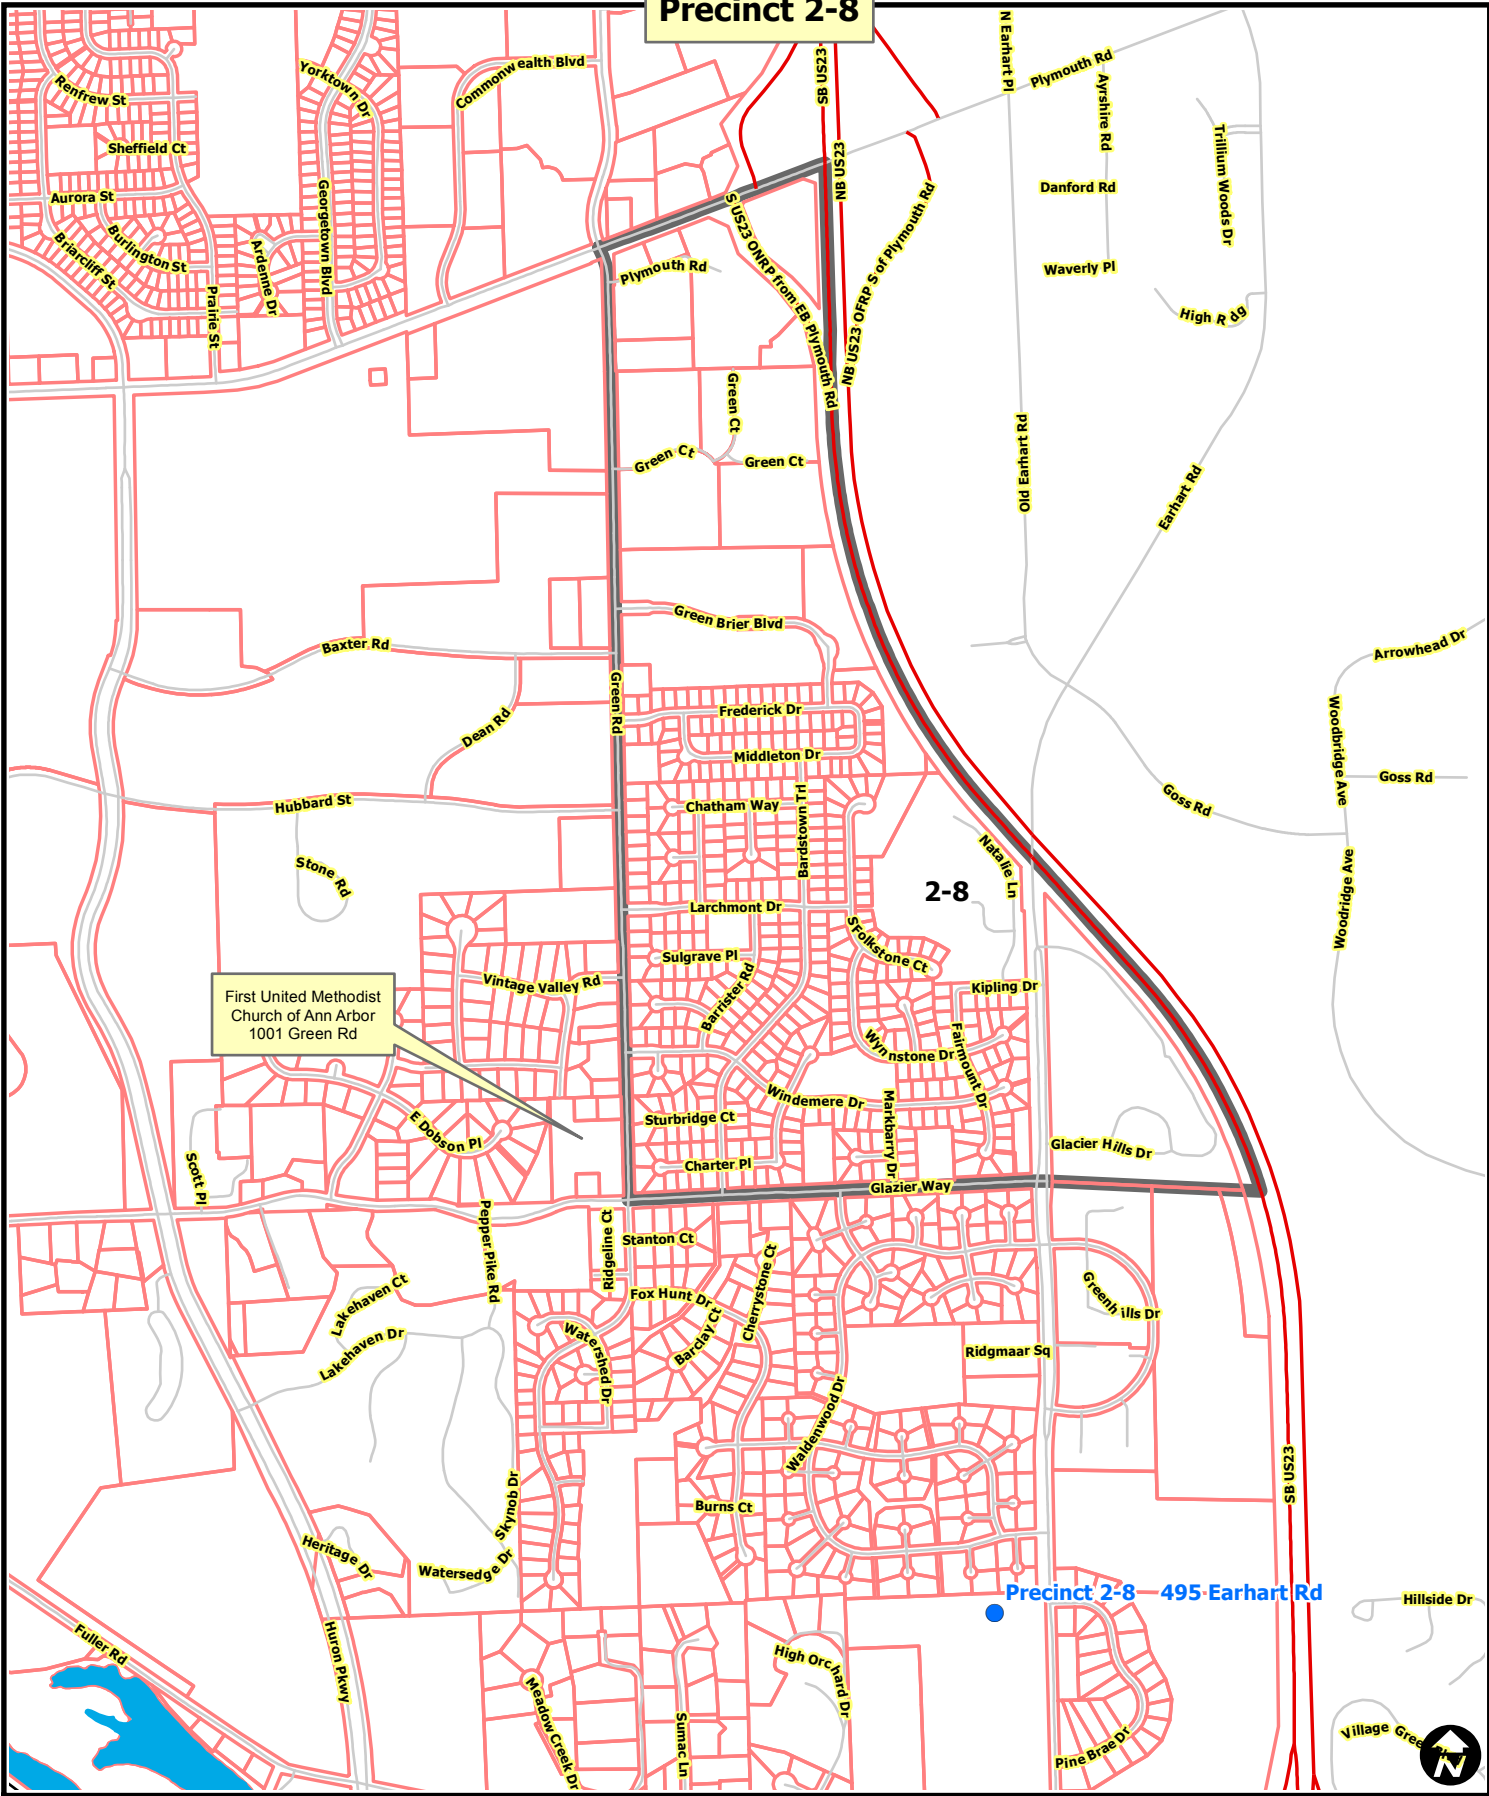

Precinct 2-8

First United Methodist
Church of Ann Arbor
1001 Green Rd

Precinct 2-8 495 Earhart Rd