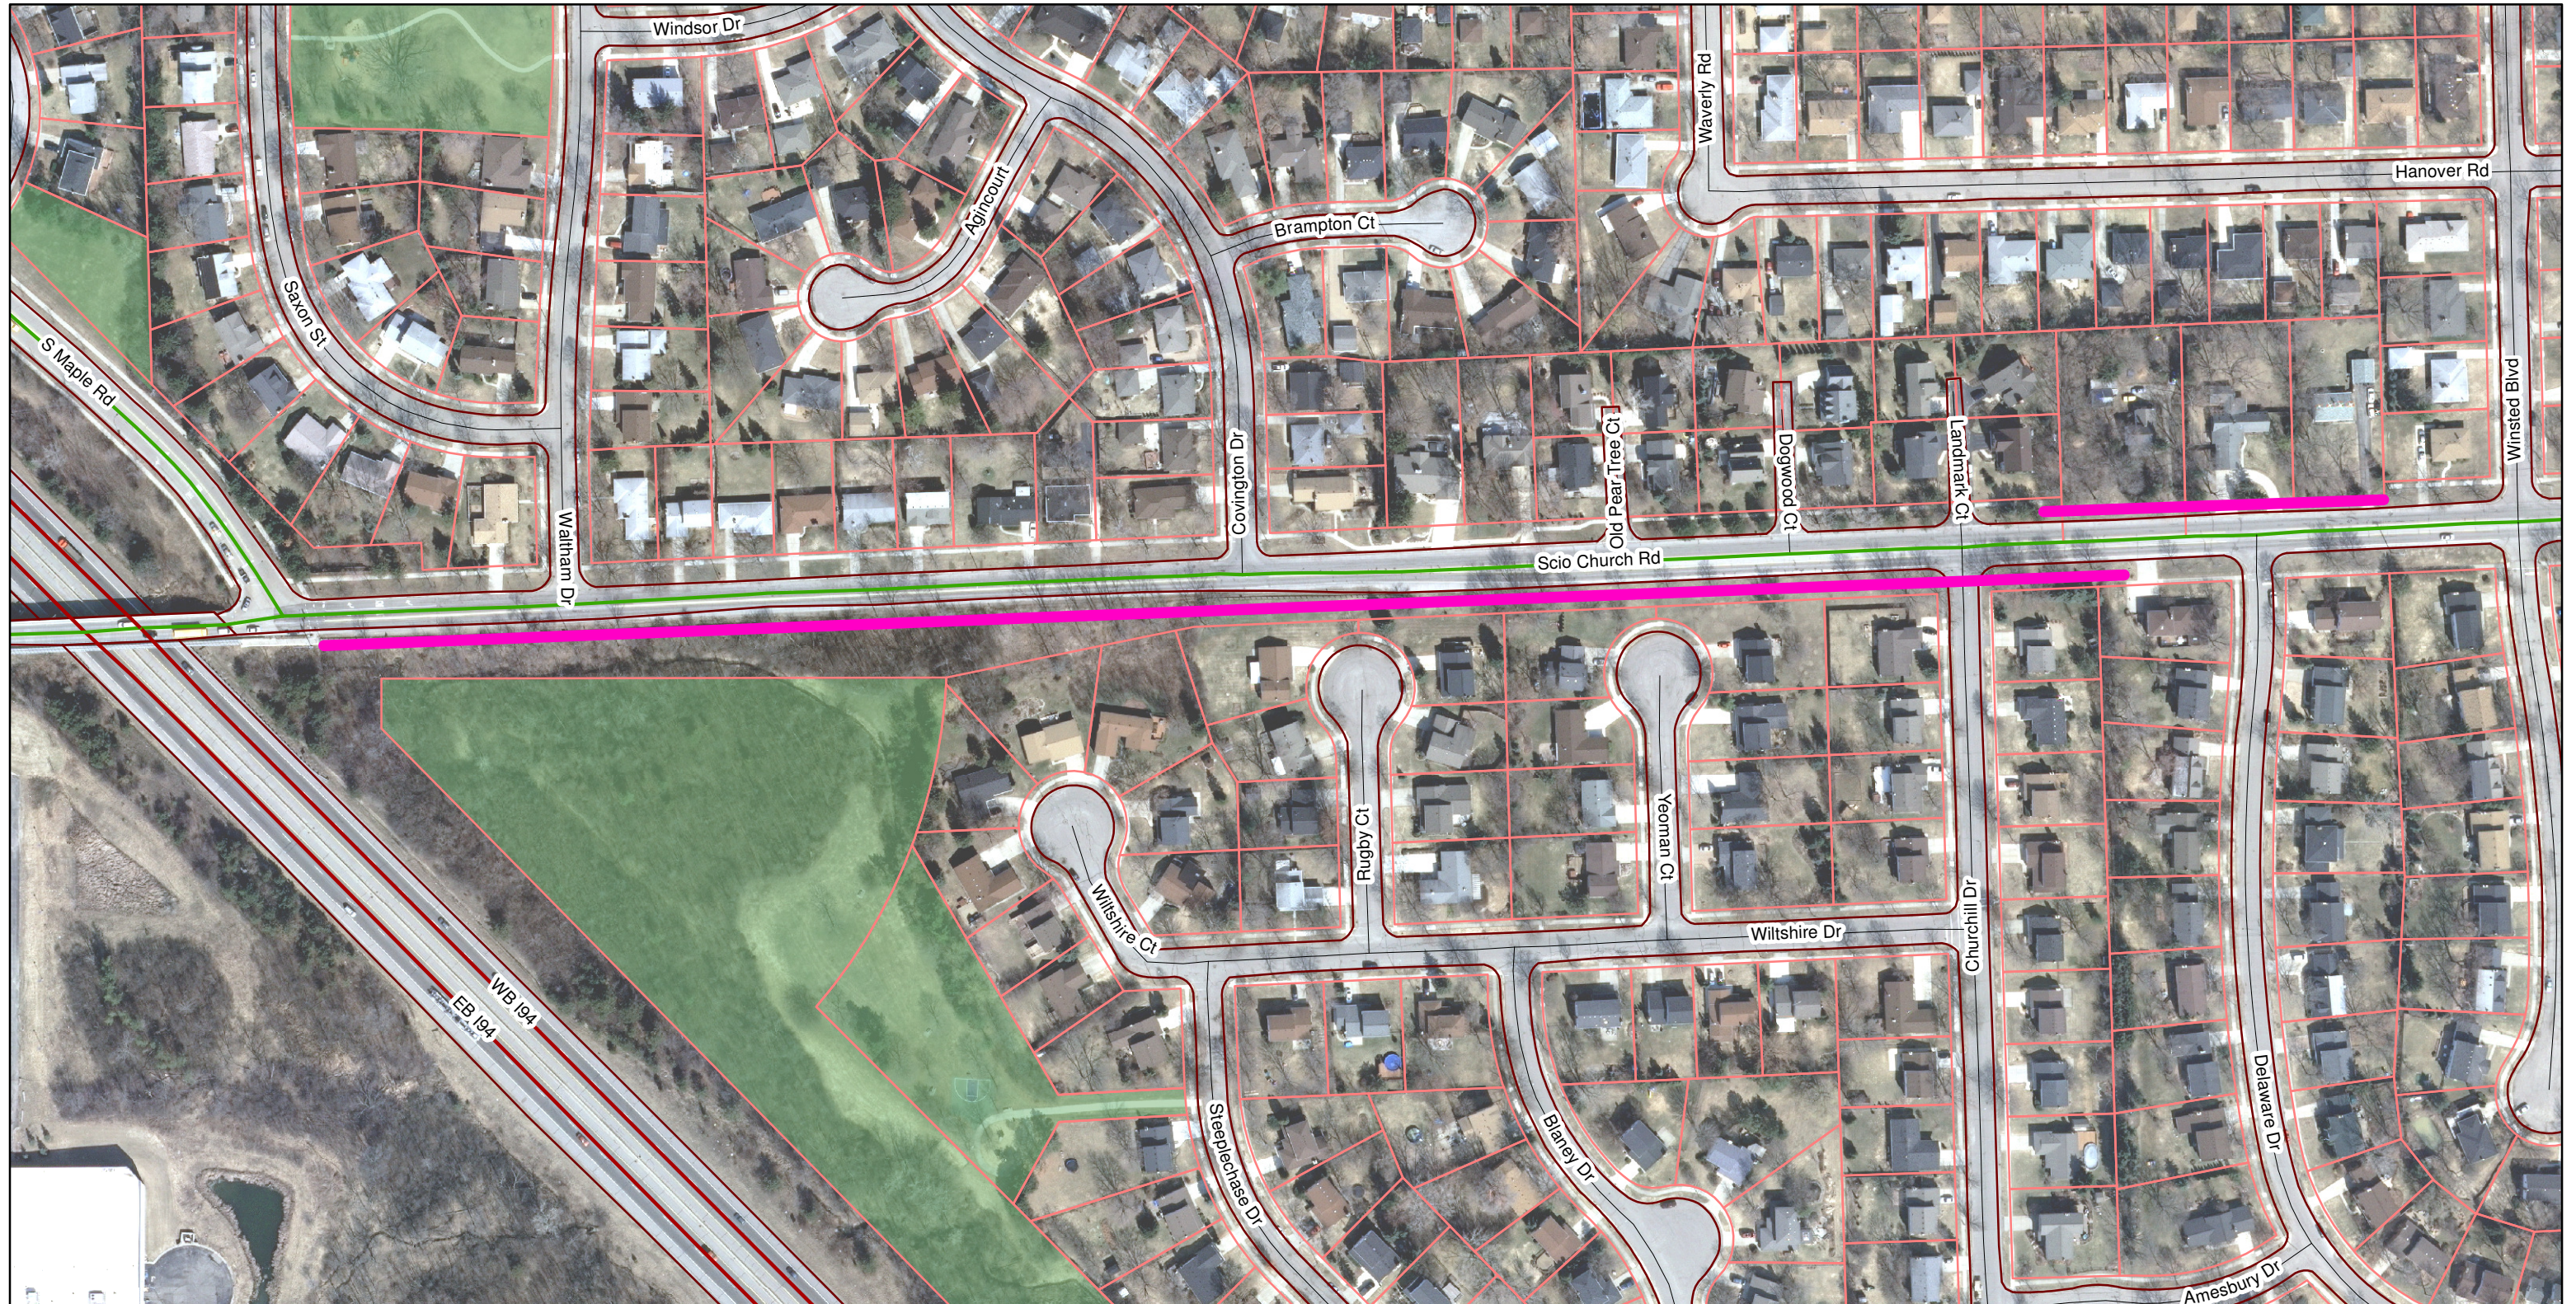

# Scio Church (Maple to Delaware) - Sidewalk Gaps

 Sidewalk Gap

1 inch = 175 feet