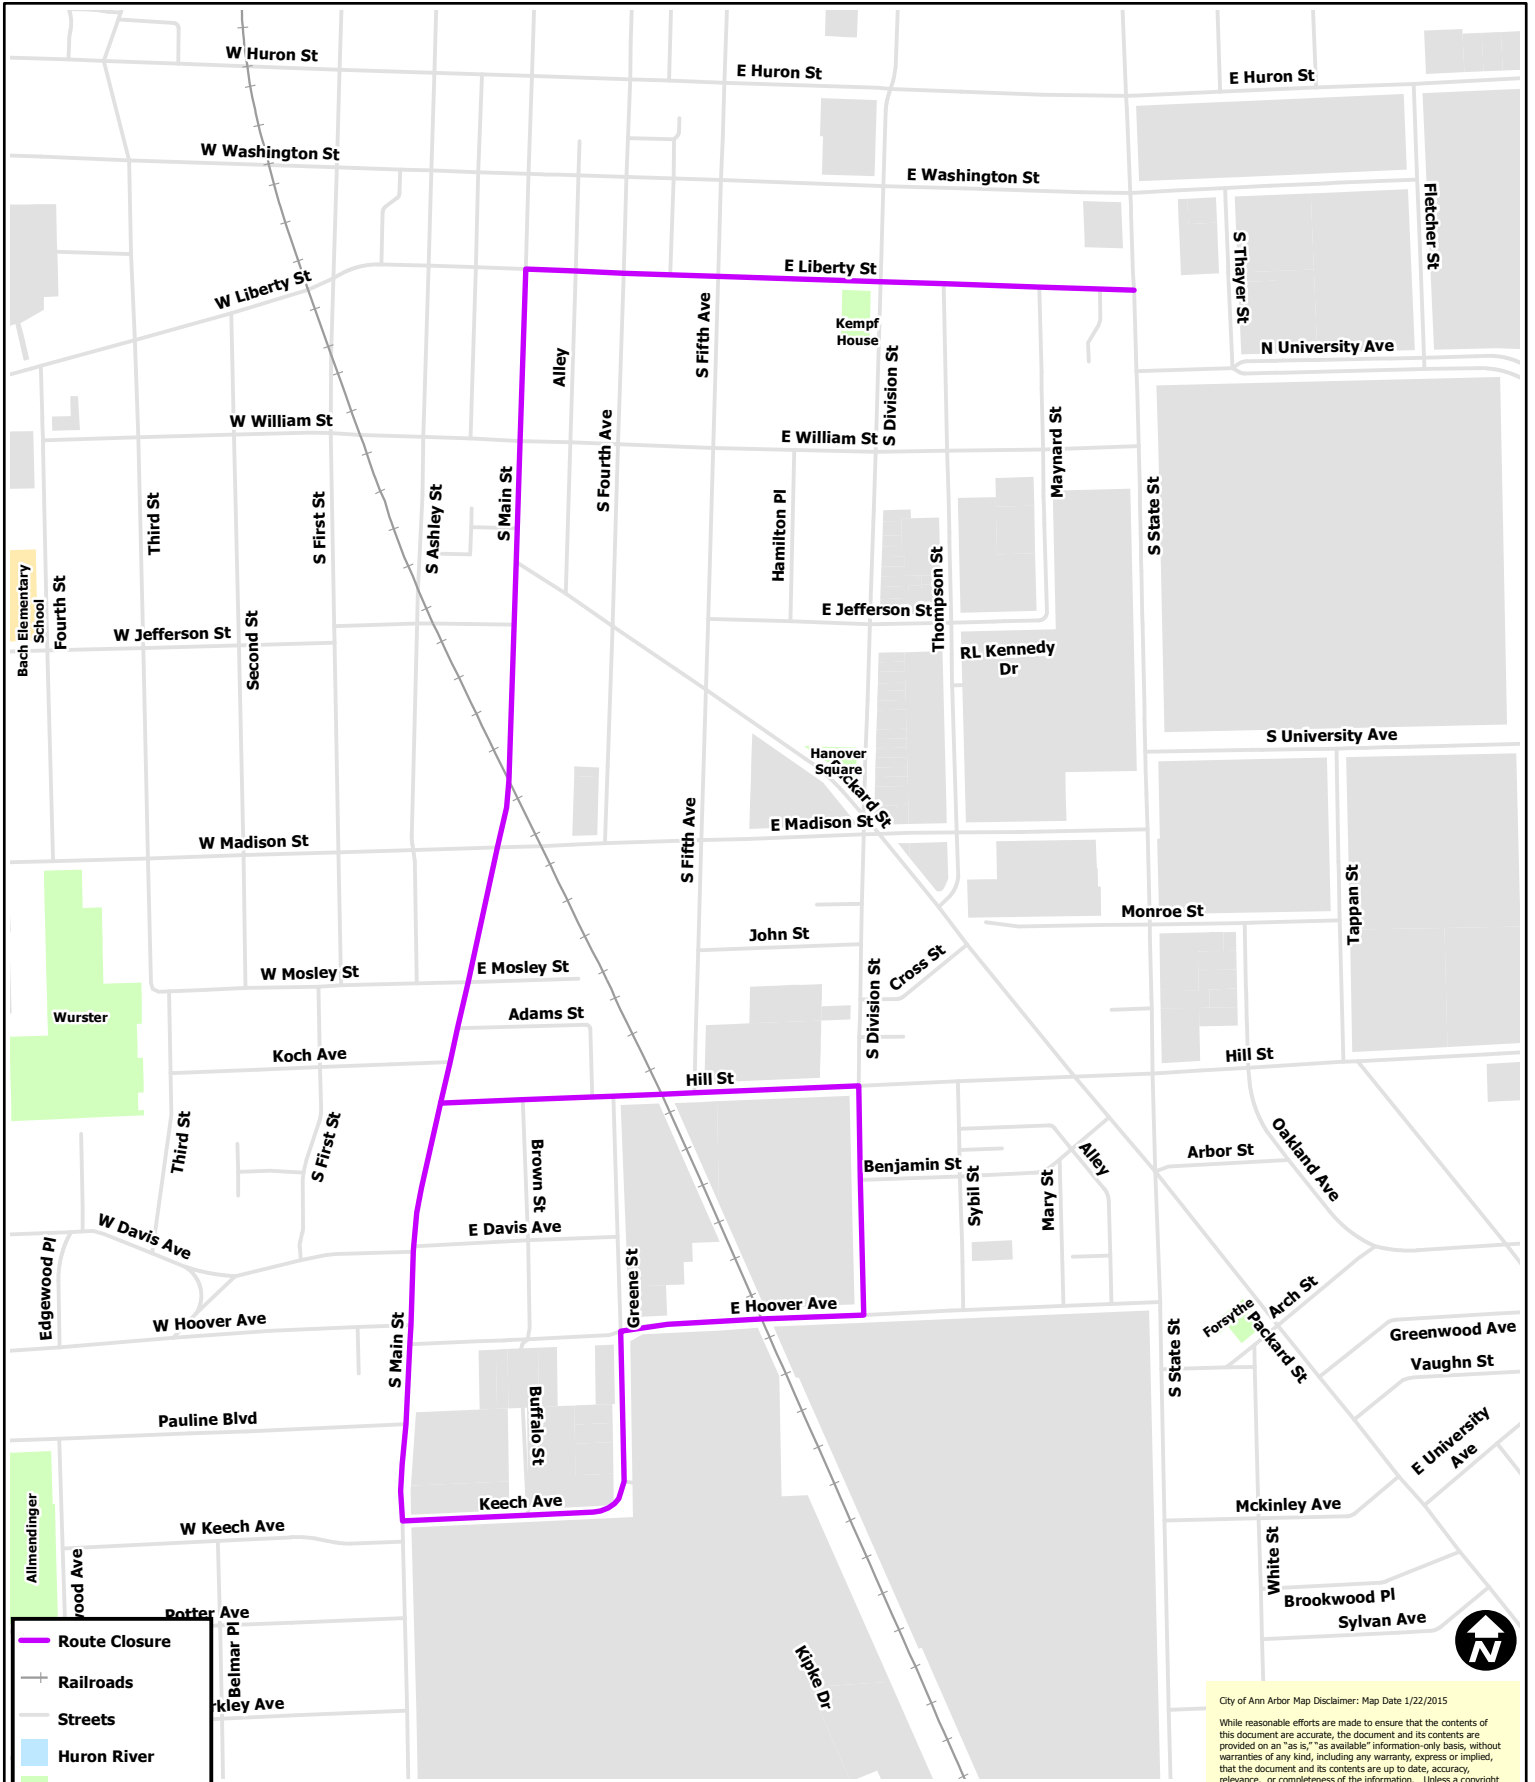

Ann Arbor Goddess

- Route Closure
- Railroads
- Streets
- Huron River
- Parkland
- Other Open Space
- AAPS Schools
- University Land