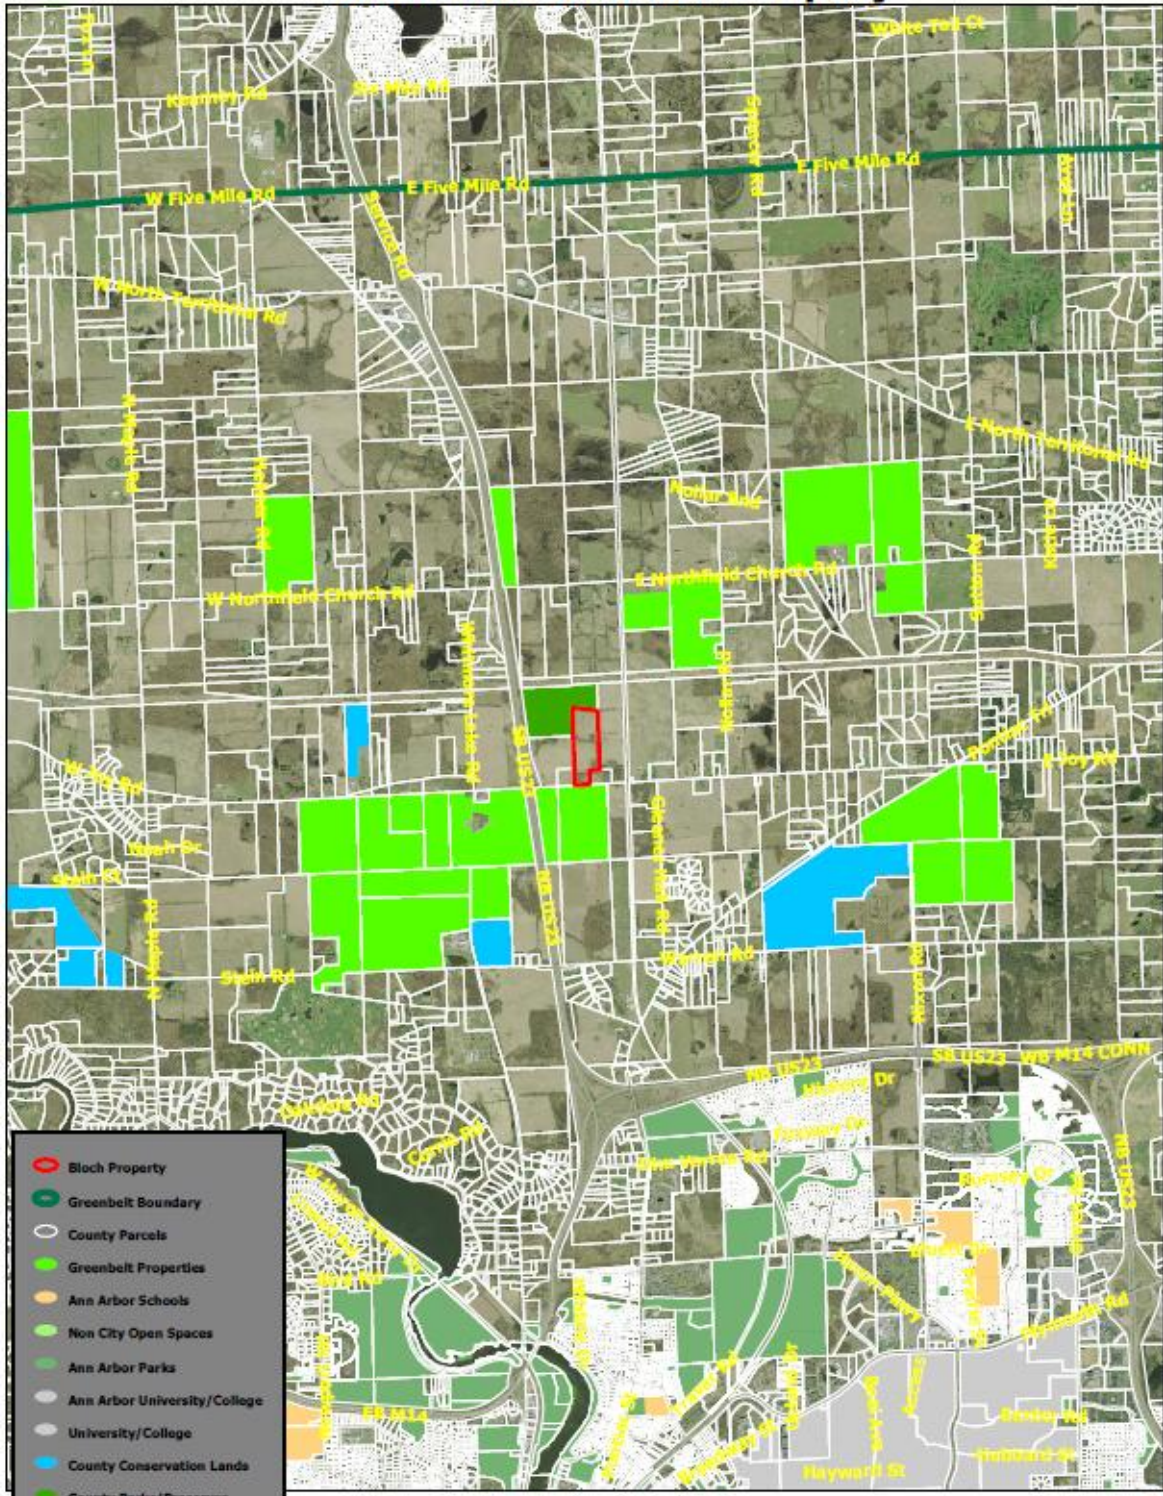

Owner: J A Bloch and Company

2,500 1,250 0 2,500
Feet