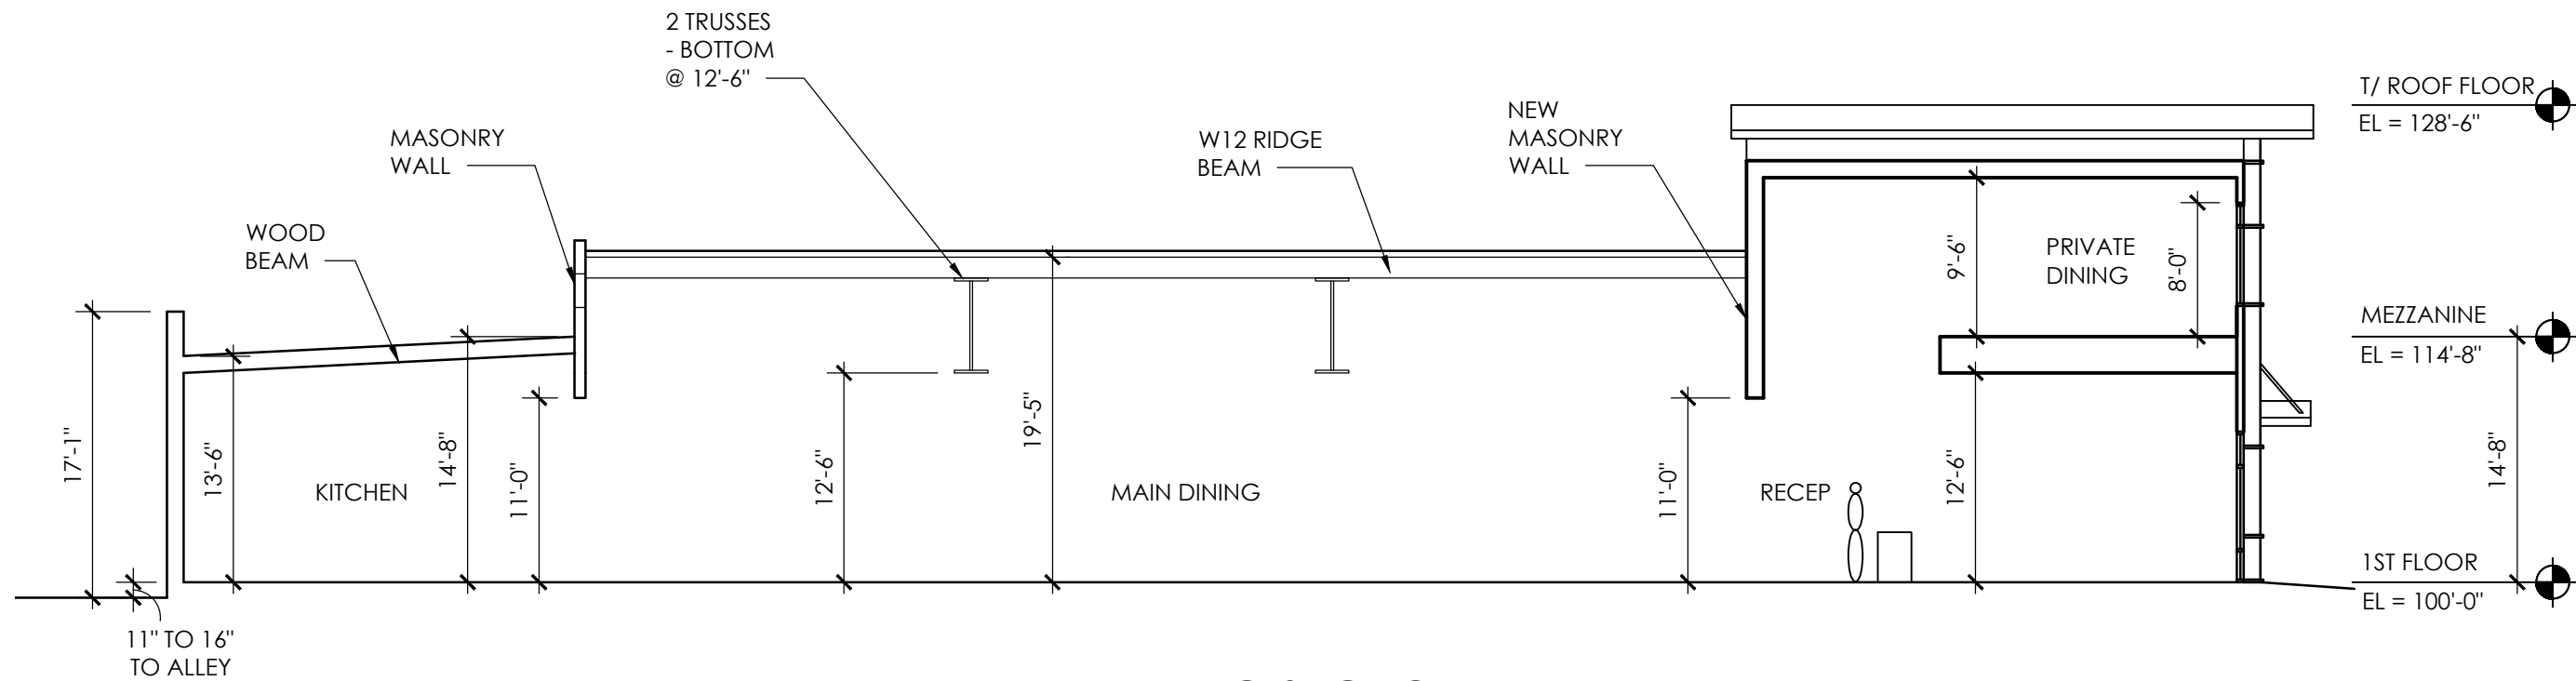

Concept Design

ARCHITECTURE INTERIOR DESIGN

89 MONROE CENTER NW
GRAND RAPIDS, MI 49503
PHONE: (616) 771-0909
WWW.CONCEPTGR.COM

1 BUILDING SECTION
3/32" = 1'-0"

NEW RESTAURANT

314 4TH AVE
ANN ARBOR, MI

DATE:
1-22-14
SHEET:

A4

FILE:
1311-21