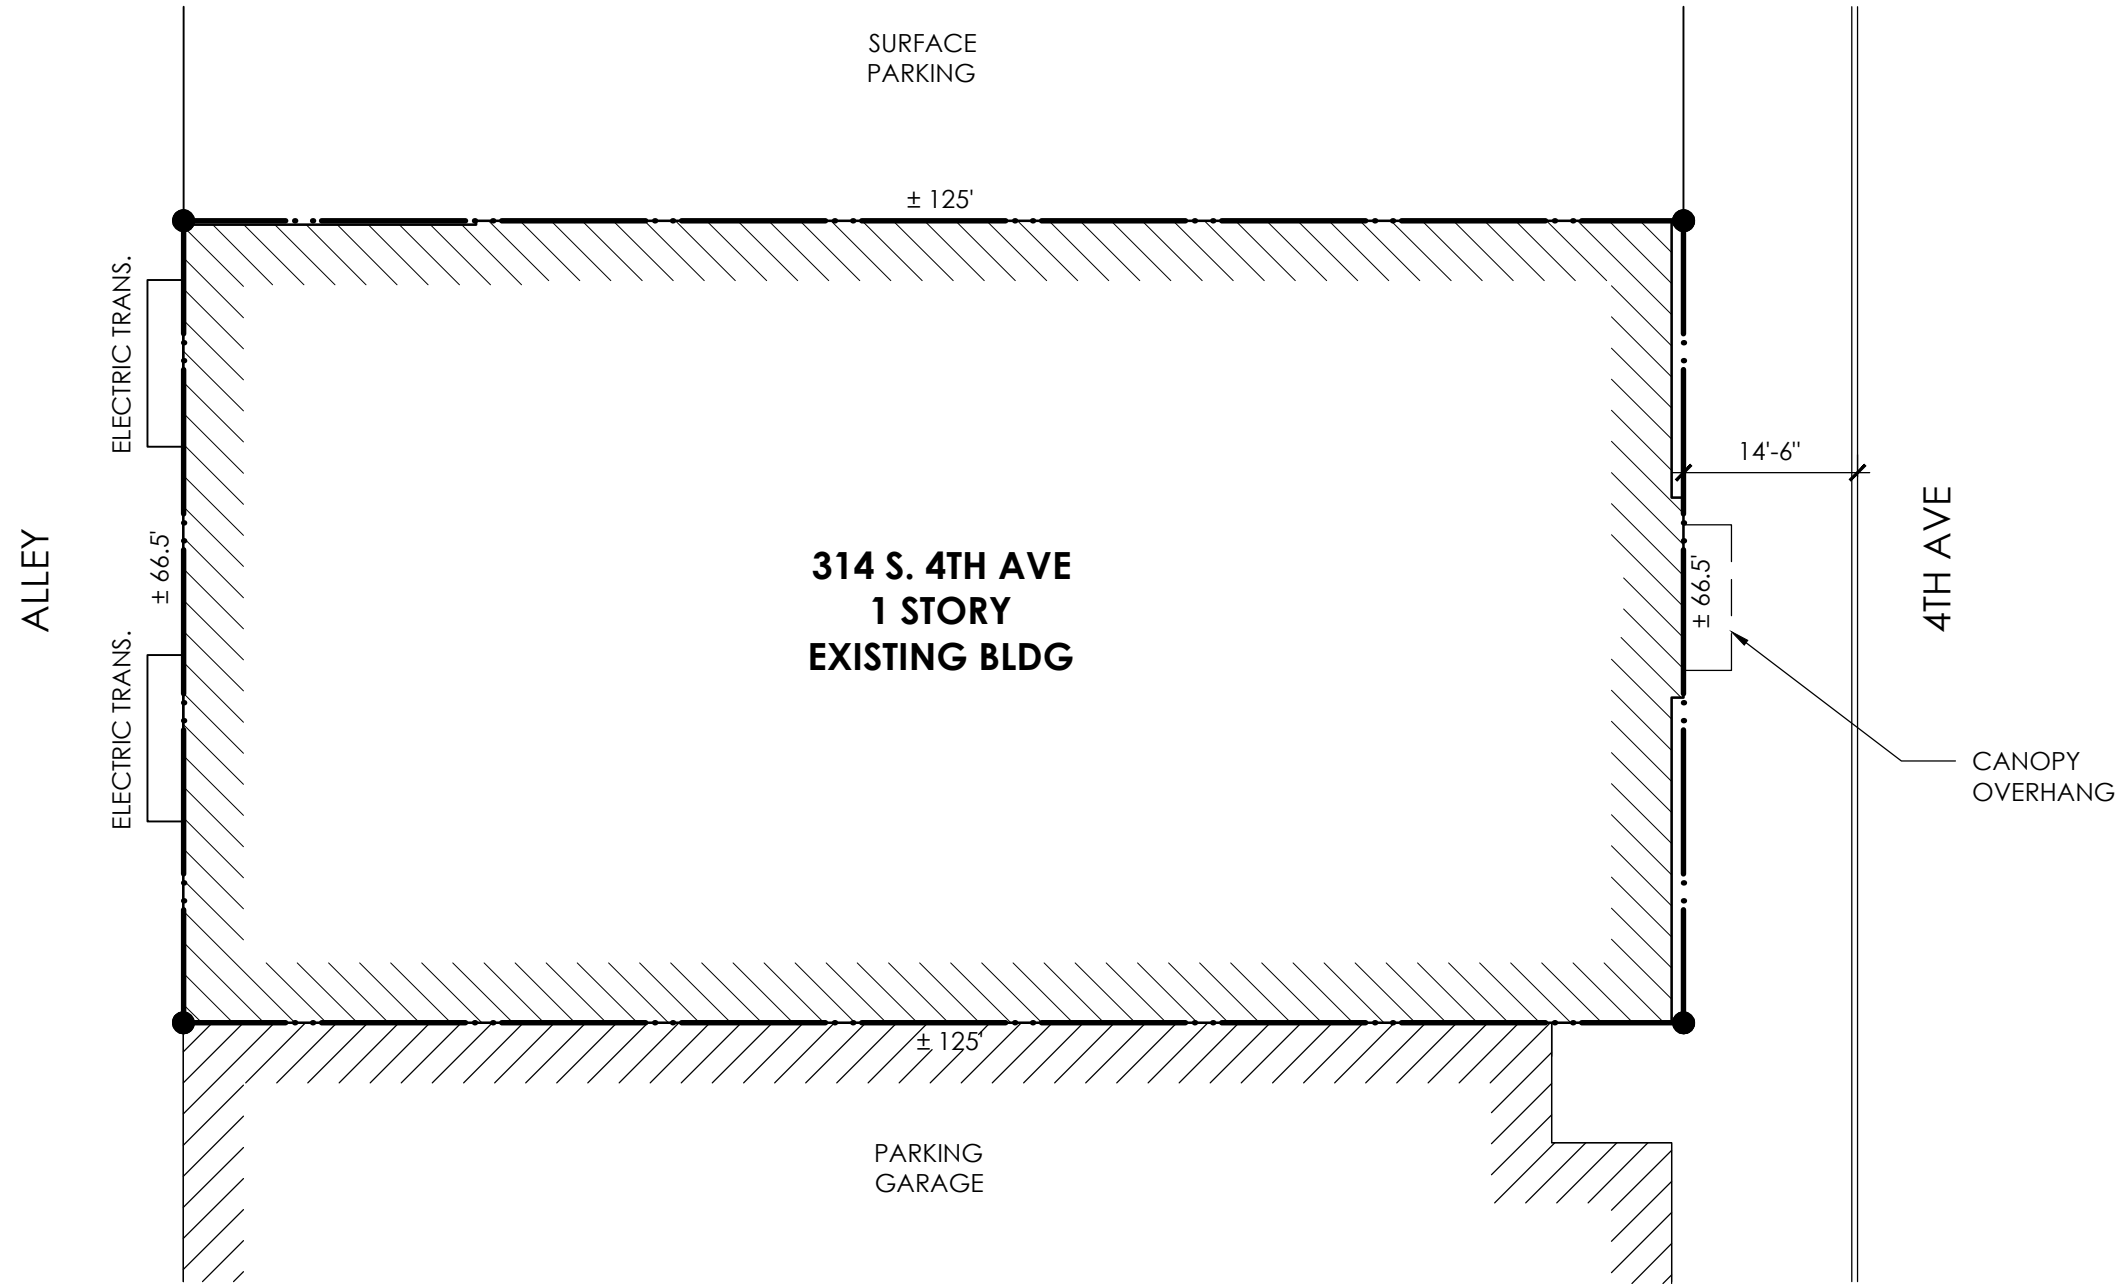

Concept Design

ARCHITECTURE INTERIOR DESIGN

89 MONROE CENTER NW
GRAND RAPIDS, MI 49503
PHONE: (616) 771-0909
WWW.CONCEPTGR.COM

SITE PLAN

1/16" = 1'-0"

NEW RESTAURANT

314 4TH AVE
ANN ARBOR, MI

DATE:

1-22-14

SHEET:

A1

FILE:

1311-21