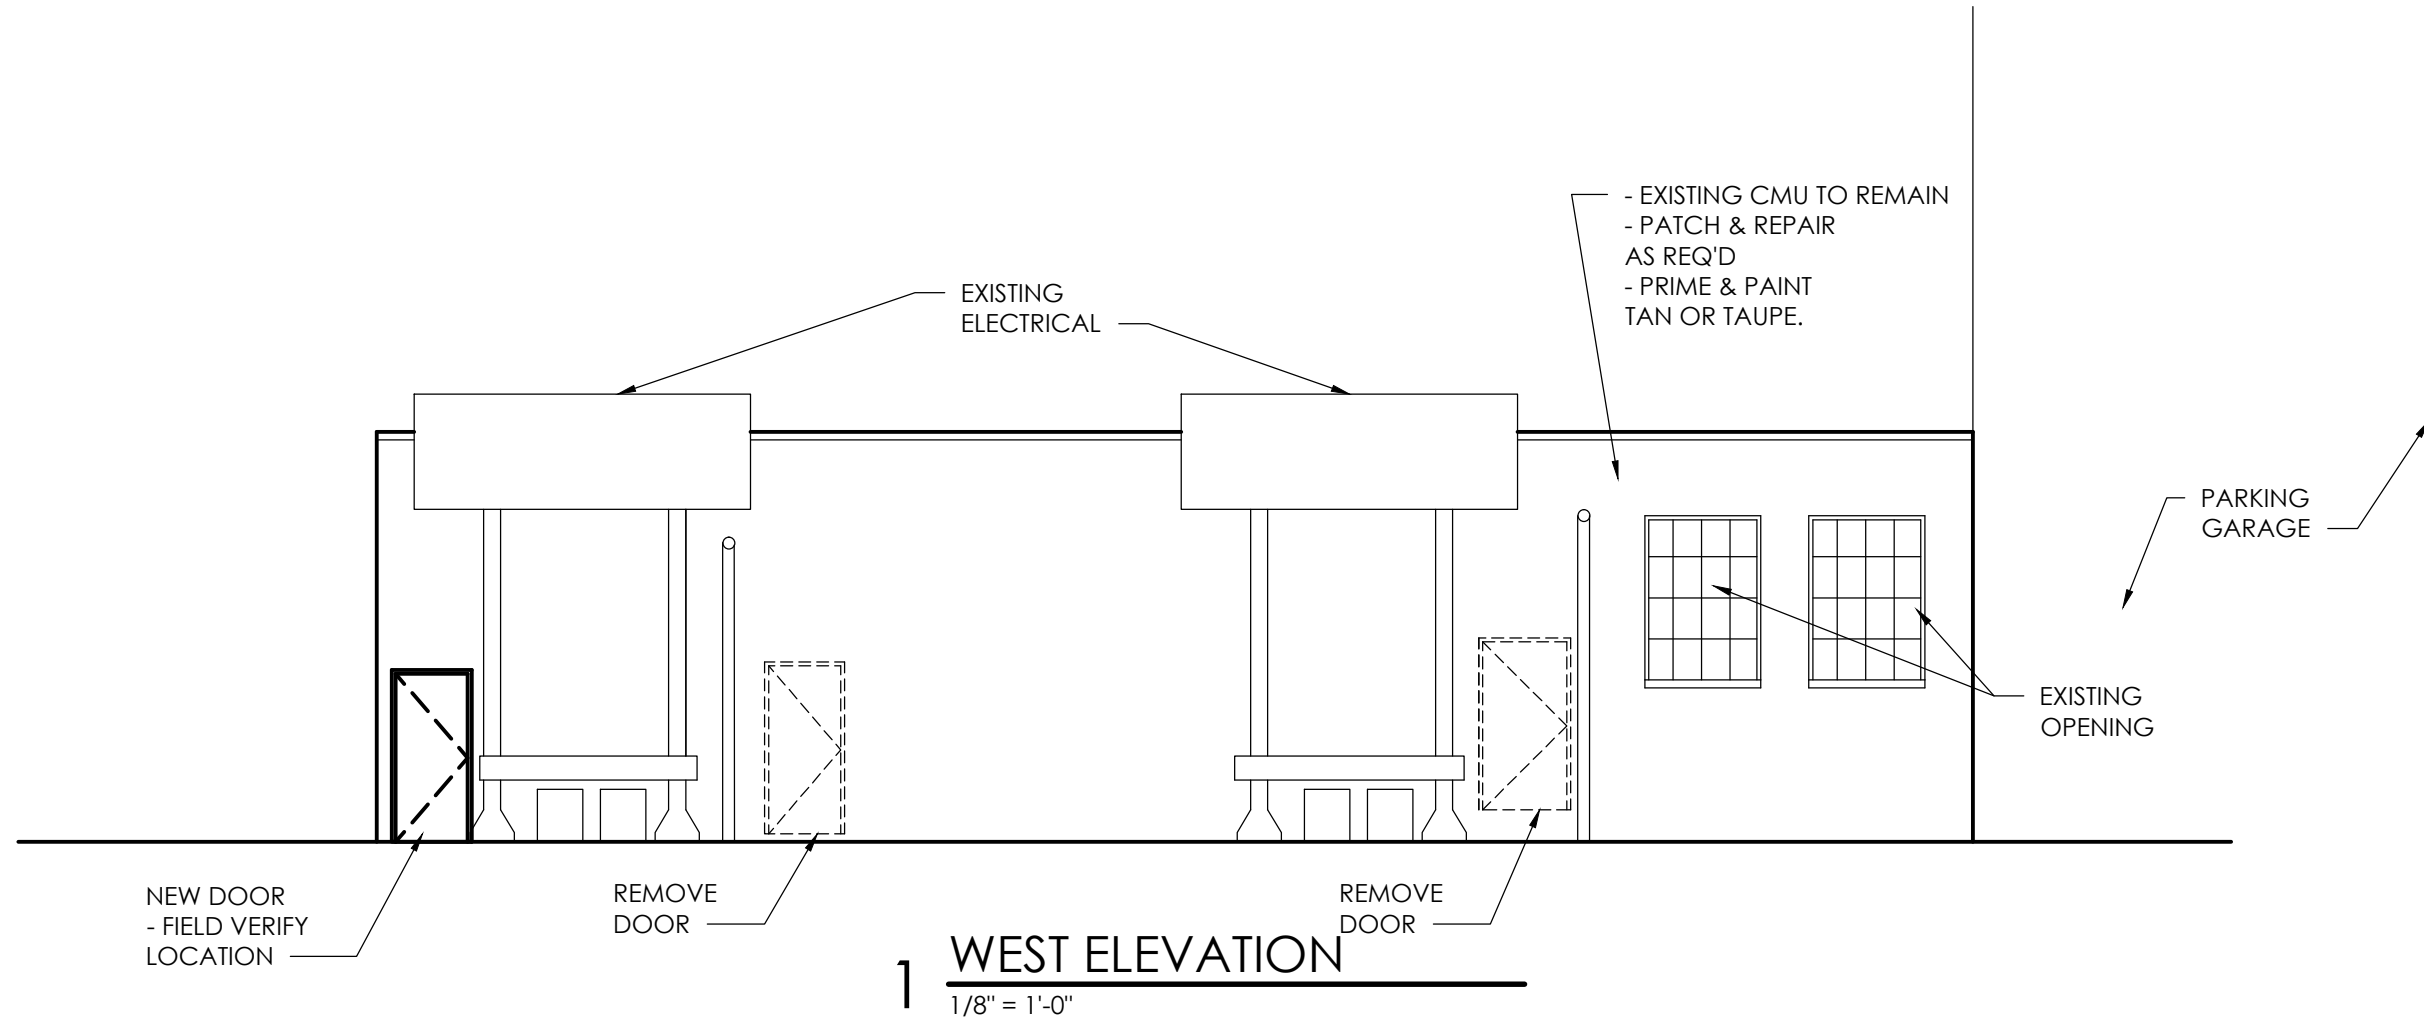

Concept Design

ARCHITECTURE INTERIOR DESIGN

89 MONROE CENTER NW
GRAND RAPIDS, MI 49503
PHONE: (616) 771-0909
WWW.CONCEPTGR.COM

NEW RESTAURANT

314 4TH AVE
ANN ARBOR, MI

DATE:
1-22-14

SHEET:

A7

FILE:
1311-21