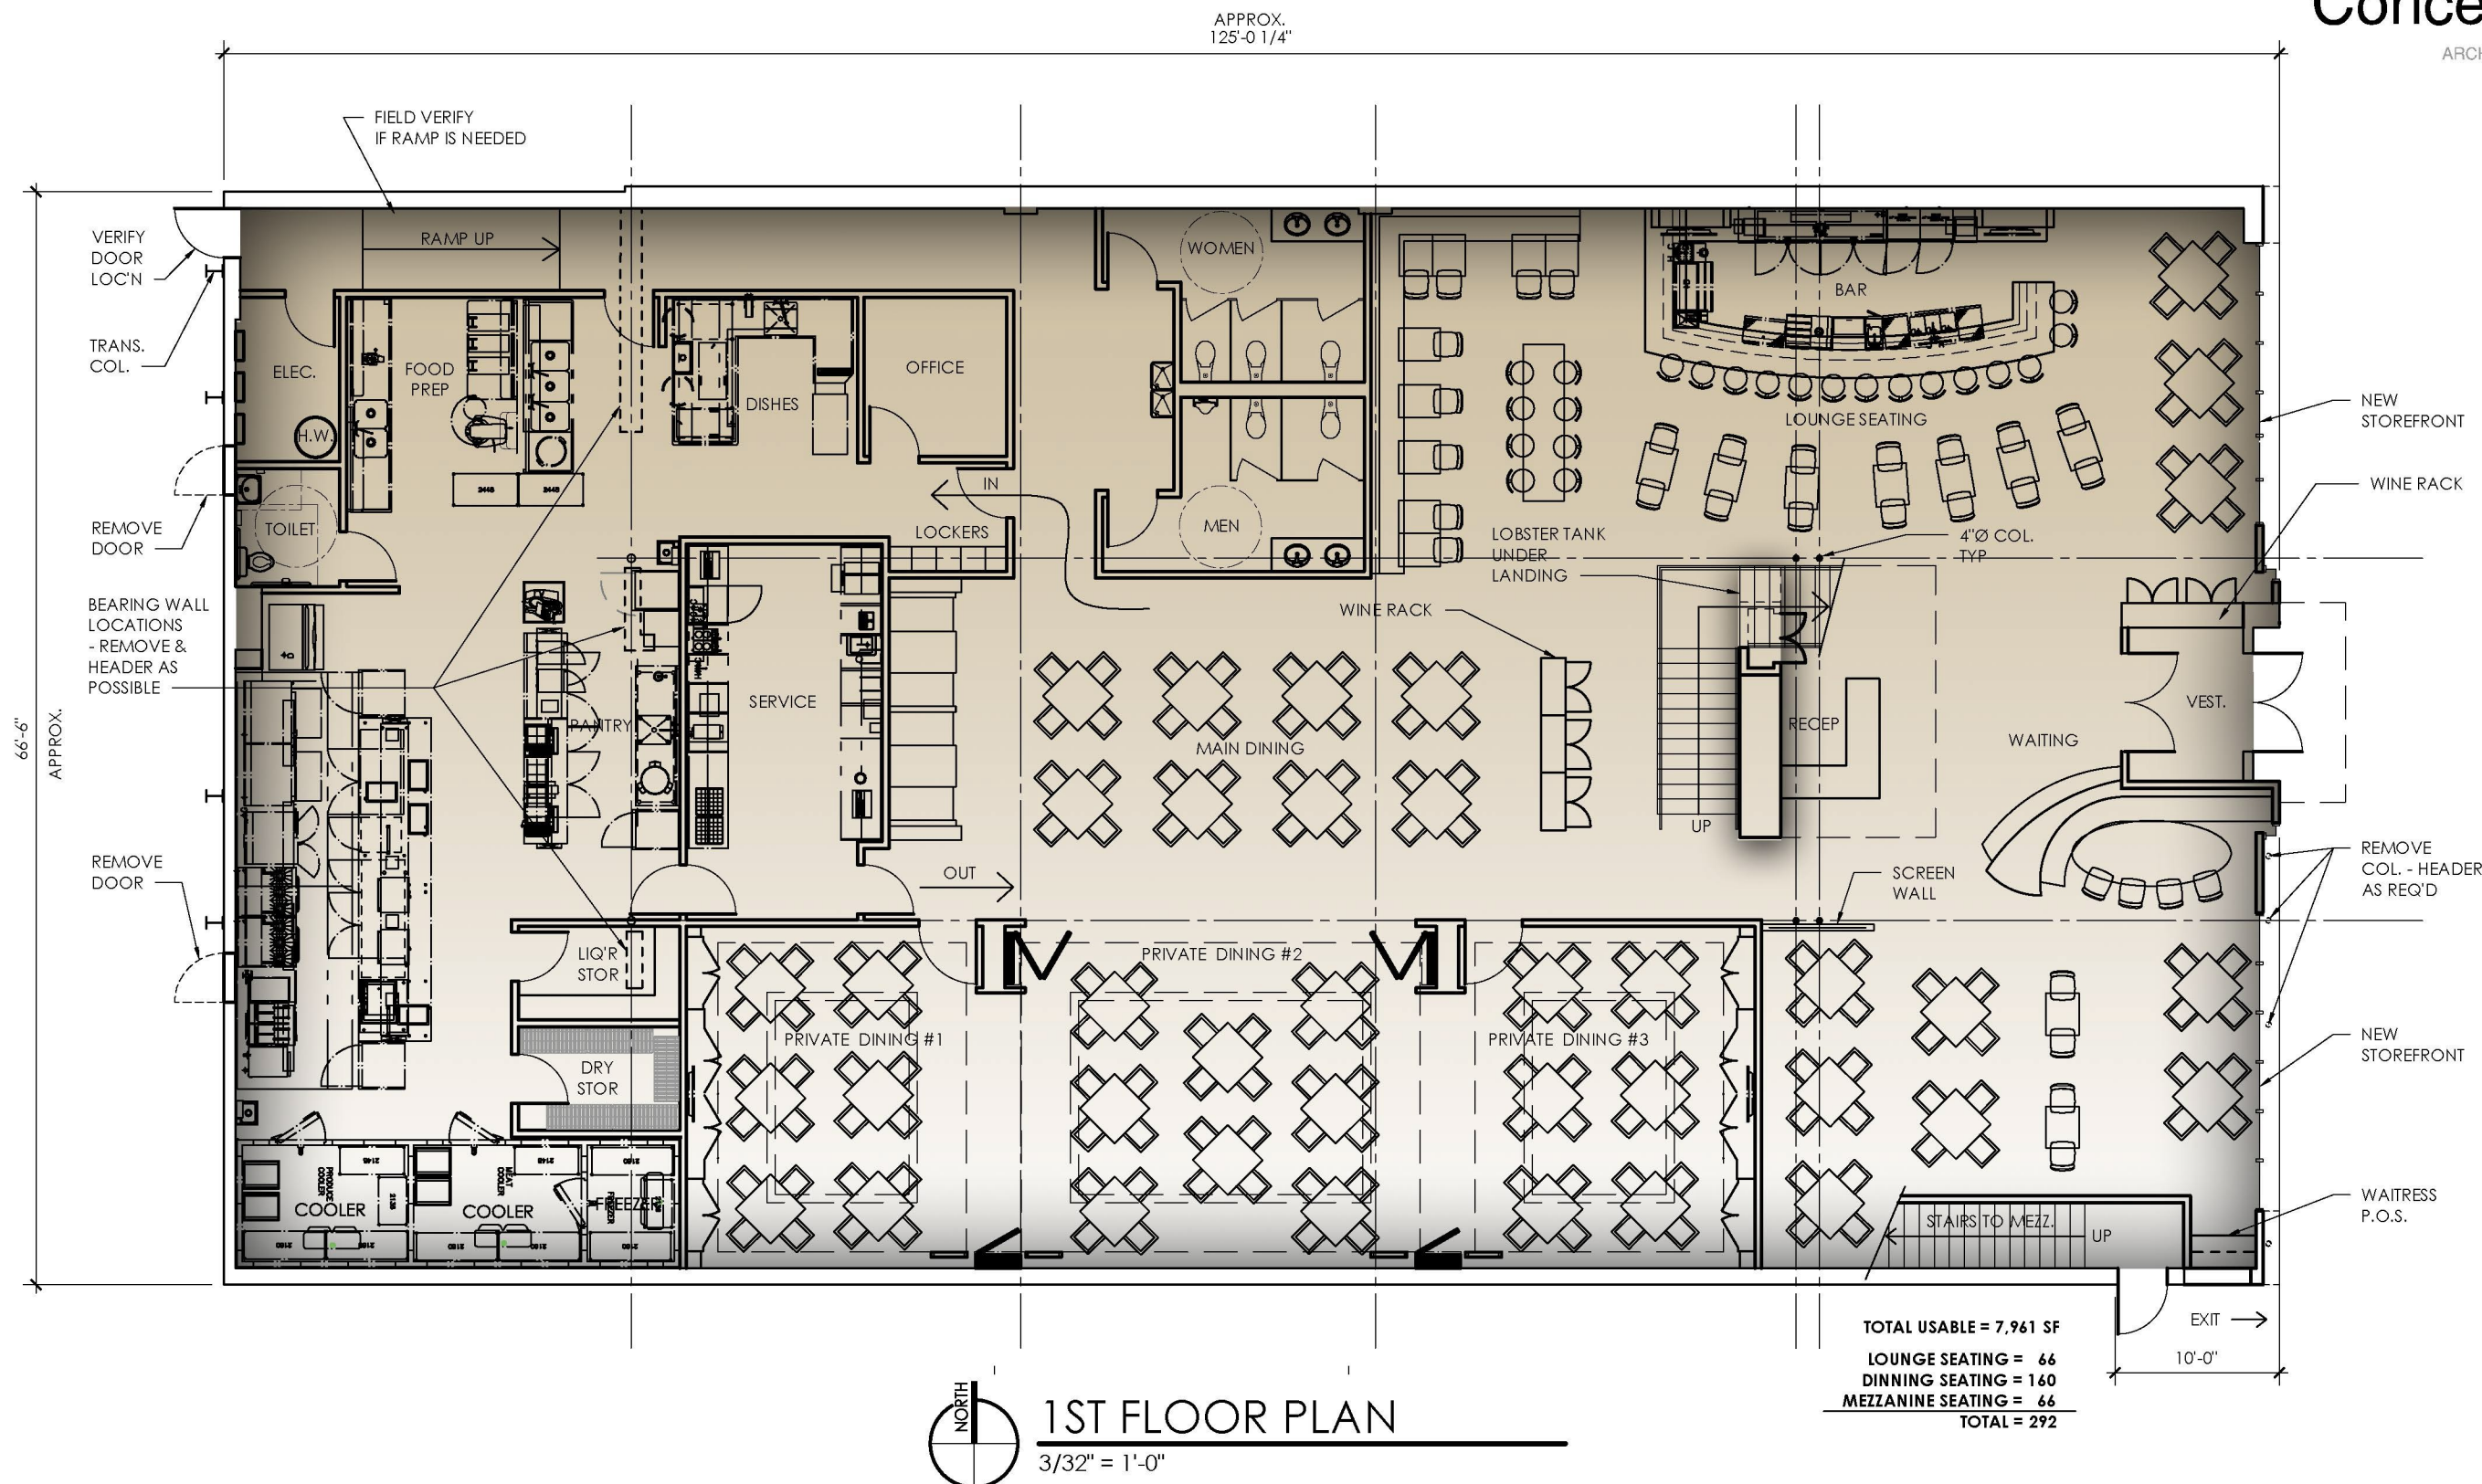

DATE:

1-22-14

SHEET:

A1

FILE:

1311-21

Concept Design

ARCHITECTURE INTERIOR DESIGN

89 MONROE CENTER NW
GRAND RAPIDS, MI 49503
PHONE: (616) 771-0909
WWW.CONCEPTGR.COM

TOTAL USABLE = 7,961 SF
 LOUNGE SEATING = 66
 DINNING SEATING = 160
 MEZZANINE SEATING = 66
 TOTAL = 292

1ST FLOOR PLAN
 3/32" = 1'-0"

TOTAL USABLE = 1,943 SF

MEZZANINE PLAN

3/32" = 1'-0"

NEW RESTAURANT

314 4TH AVE
ANN ARBOR, MI

DATE: 1-22-14

SHEET:

A3