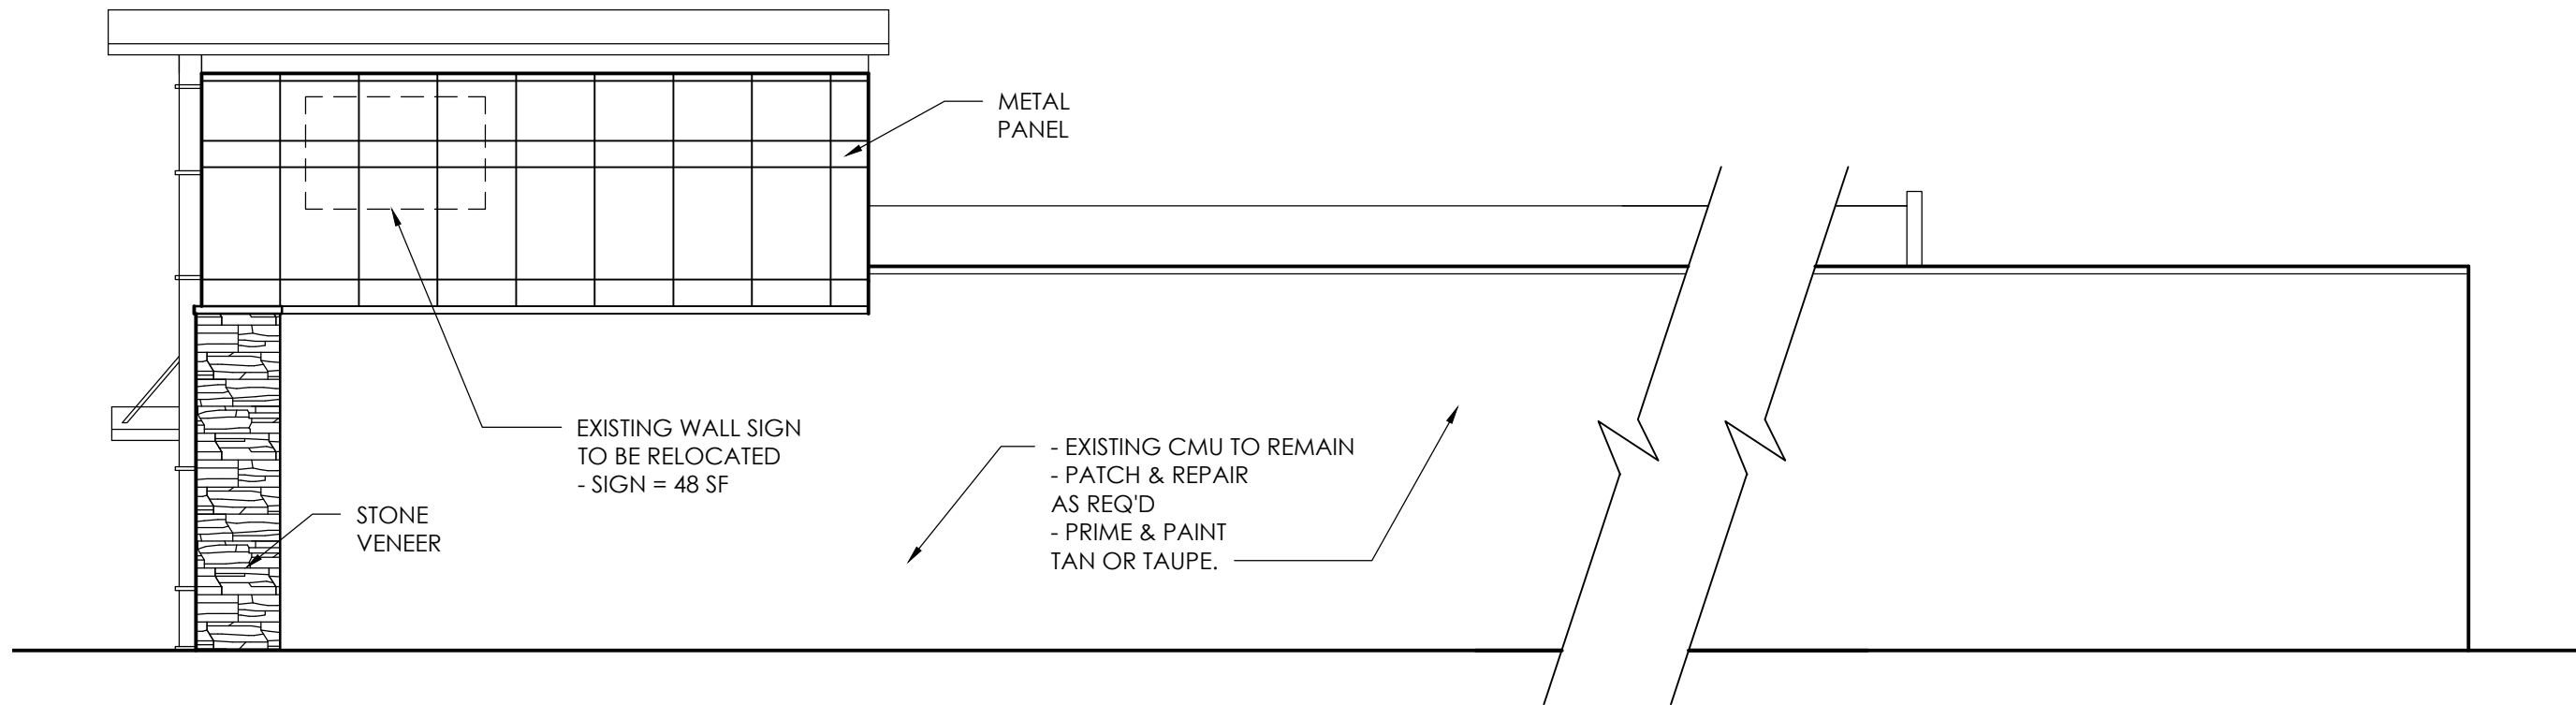

DATE: 1-22-14

SHEET:

A5

FILE: 1311-21

Concept Design

ARCHITECTURE INTERIOR DESIGN

89 MONROE CENTER NW
GRAND RAPIDS, MI 49503
PHONE: (616) 771-0909
WWW.CONCEPTGR.COM

1 NORTH ELEVATION
1/8" = 1'-0"