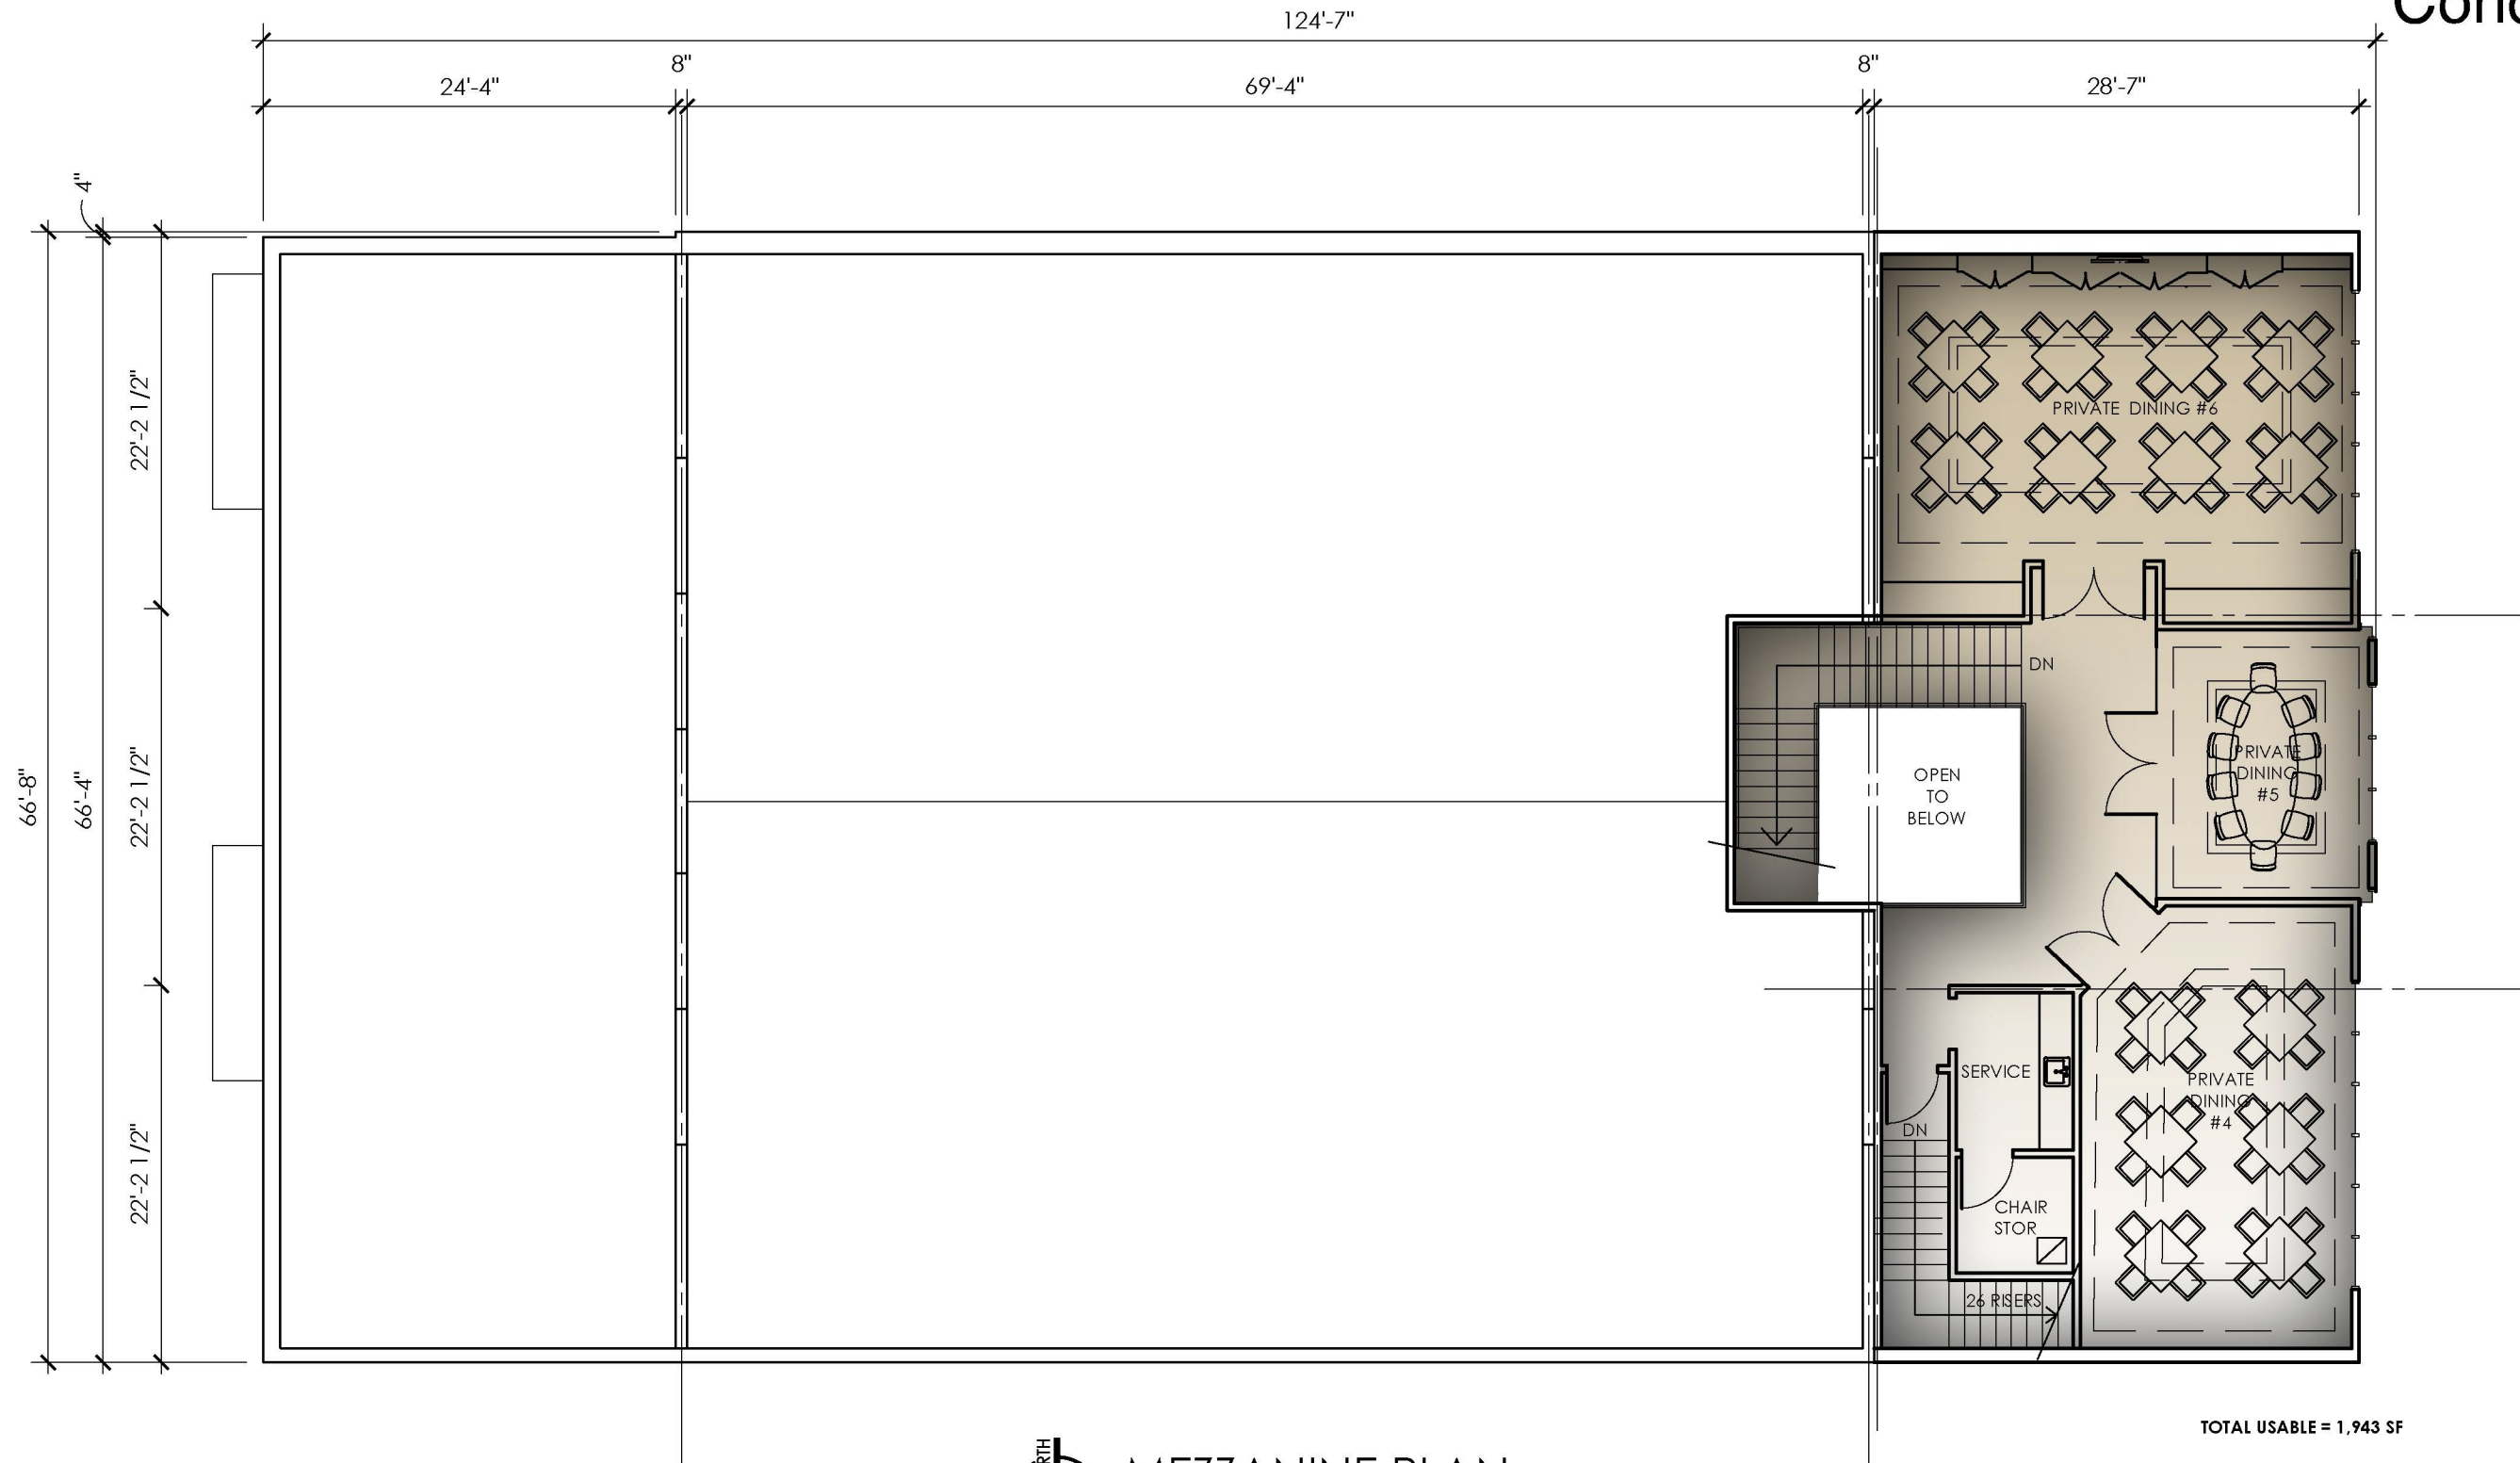

TOTAL USABLE = 1,943 SF

MEZZANINE PLAN

3/32" = 1'-0"

NEW RESTAURANT

314 4TH AVE
ANN ARBOR, MI

DATE: 1-22-14

SHEET:

A3