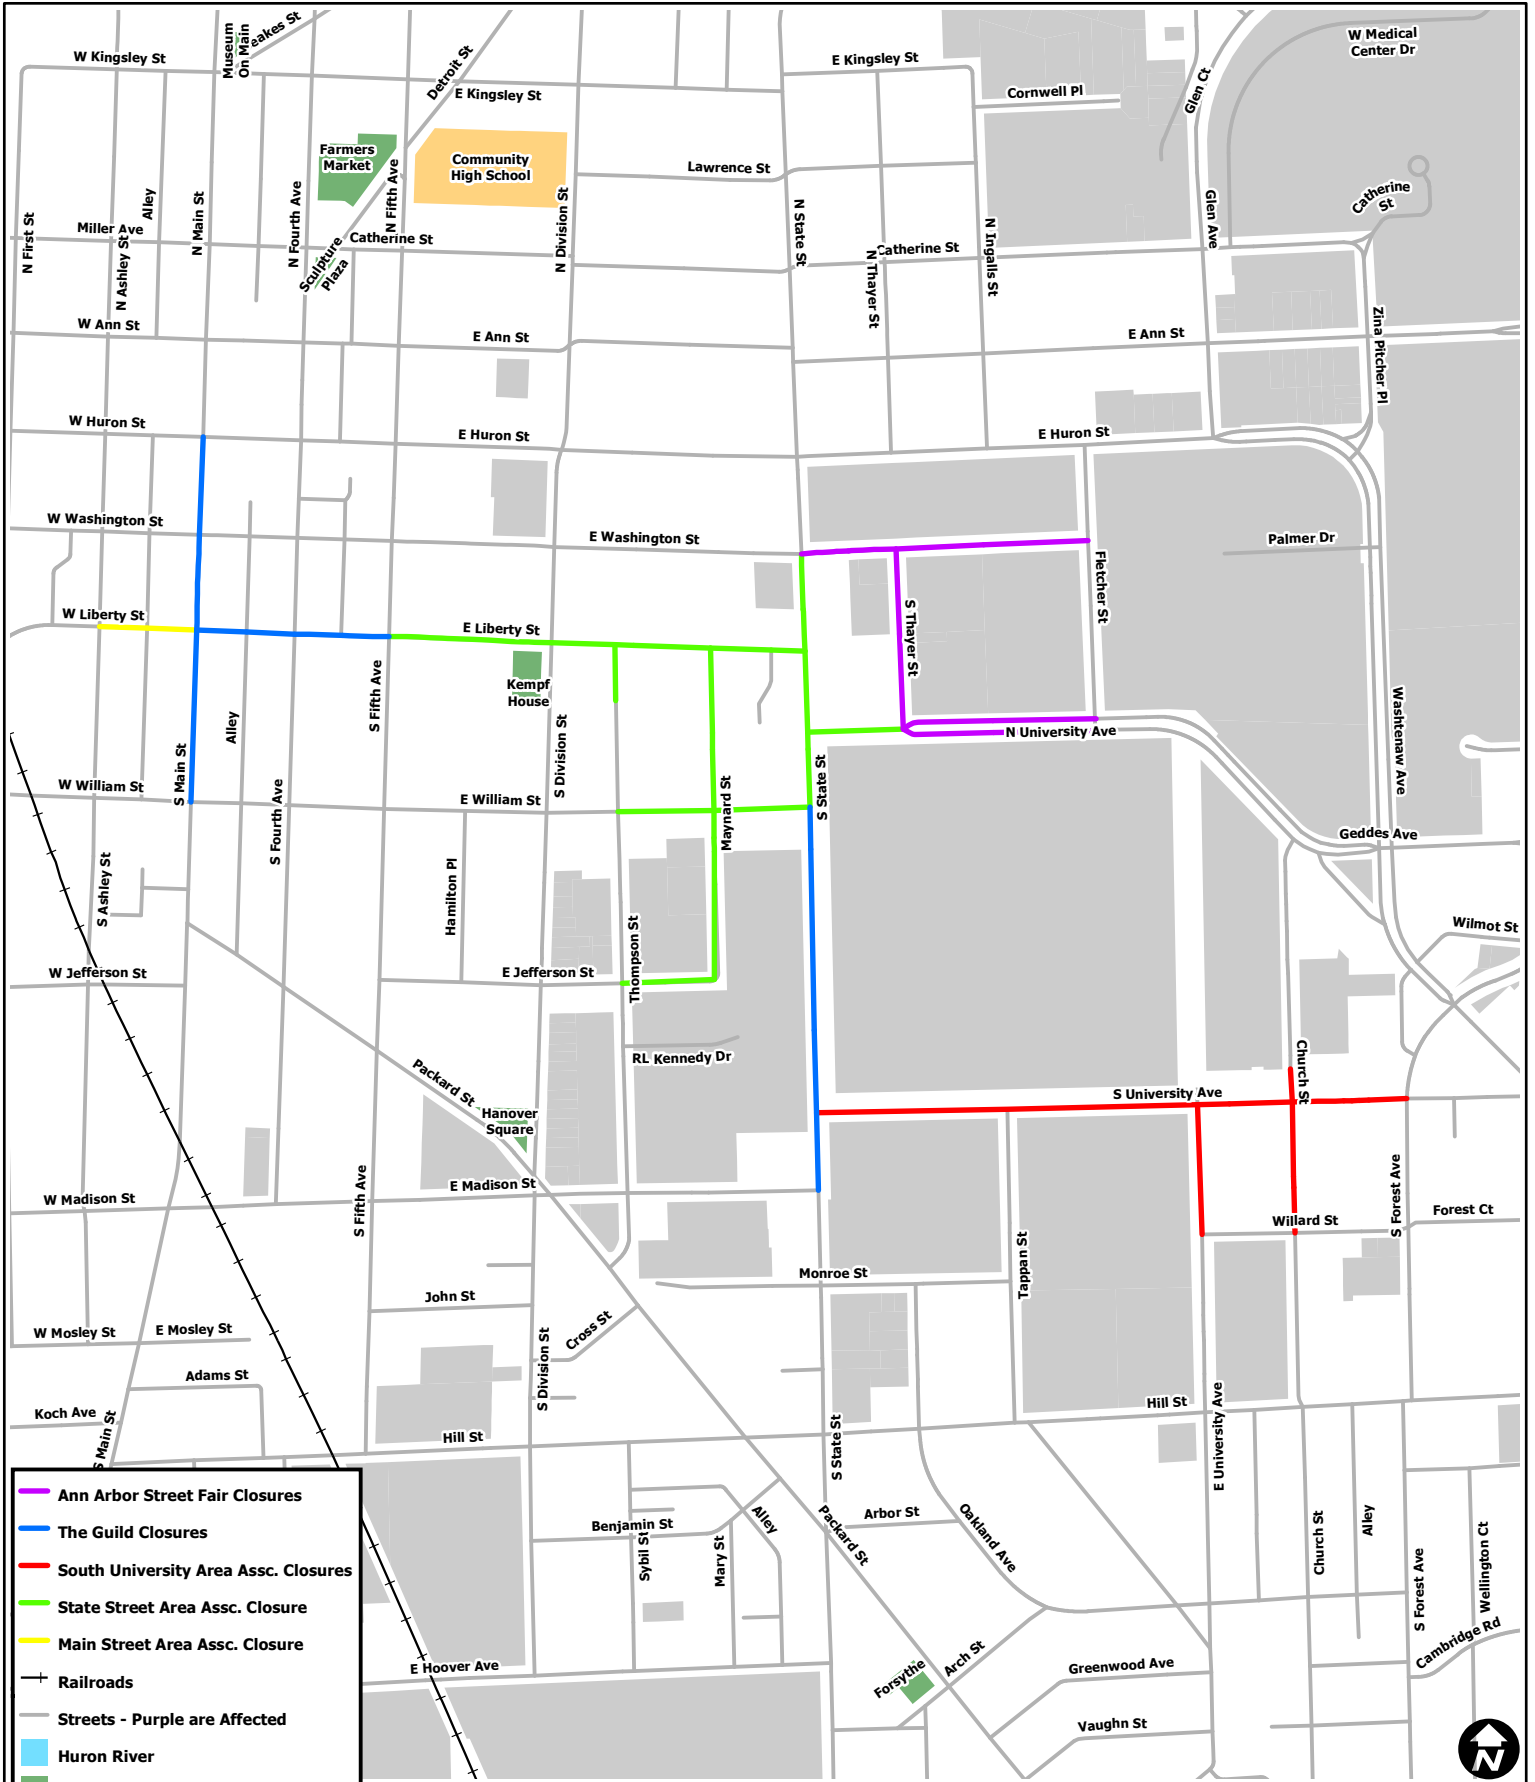

Ann Arbor Art Fair

- Ann Arbor Street Fair Closures
- The Guild Closures
- South University Area Assoc. Closures
- State Street Area Assoc. Closure
- Main Street Area Assoc. Closure
- + Railroads
- Streets - Purple are Affected
- Huron River
- Parks
- Schools
- Other Open Space
- University Owned

City of Ann Arbor Map Disclaimer:

Map Created: 2/4/2014