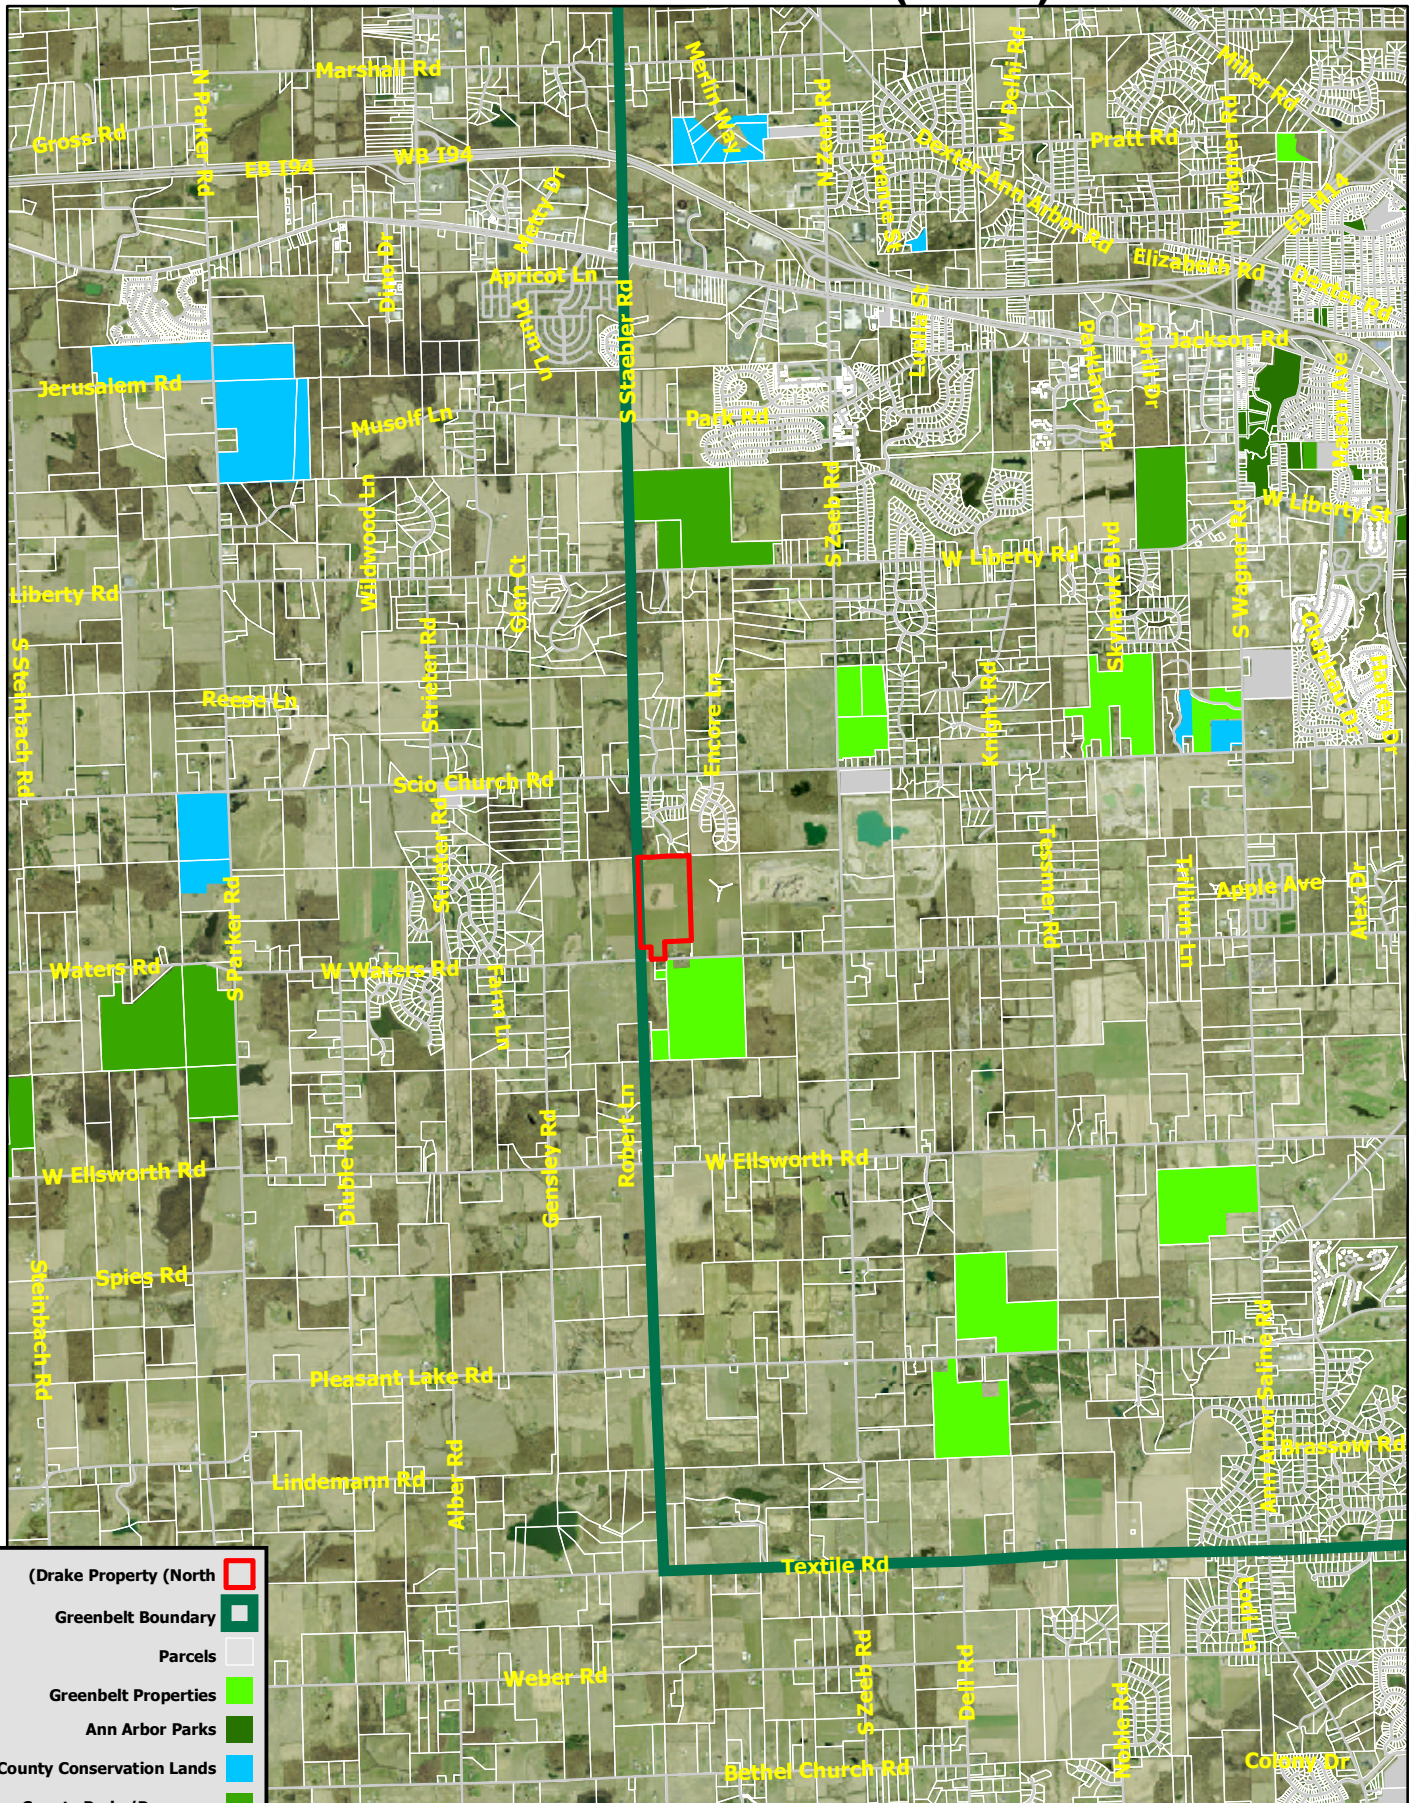

# Owner: Donald Drake (North)

(Drake Property (North))	
Greenbelt Boundary	
Parcels	
Greenbelt Properties	
Ann Arbor Parks	
County Conservation Lands	
County Parks/Preserves	
Education	