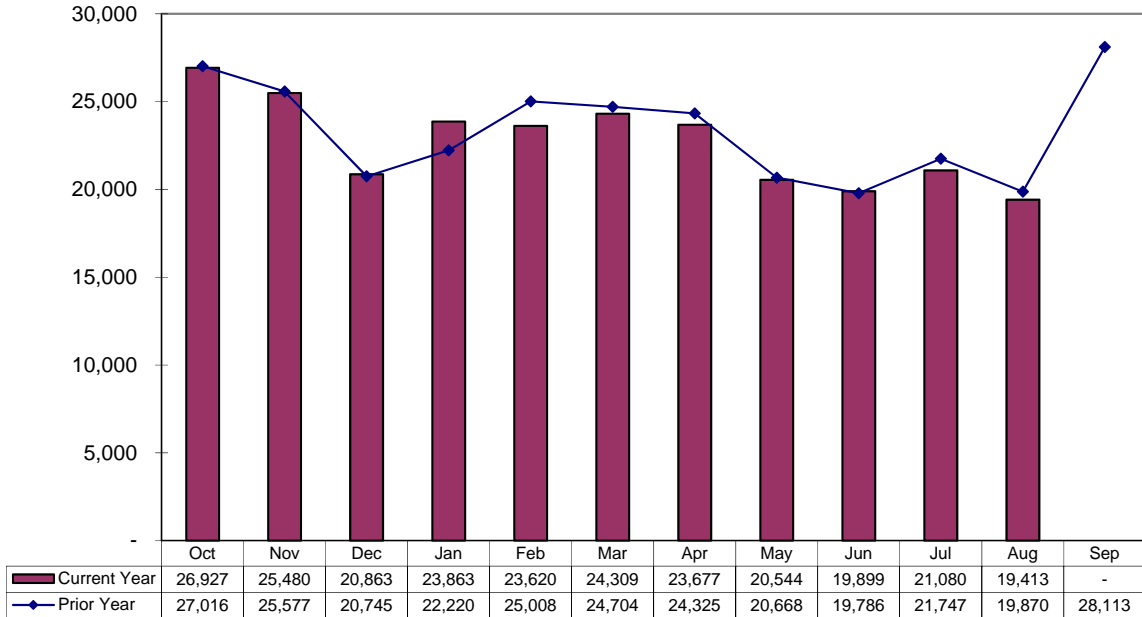

Average Weekday Passengers

August 2015

Fixed Route Average Weekday Passengers

A-Ride Average Weekday Passengers