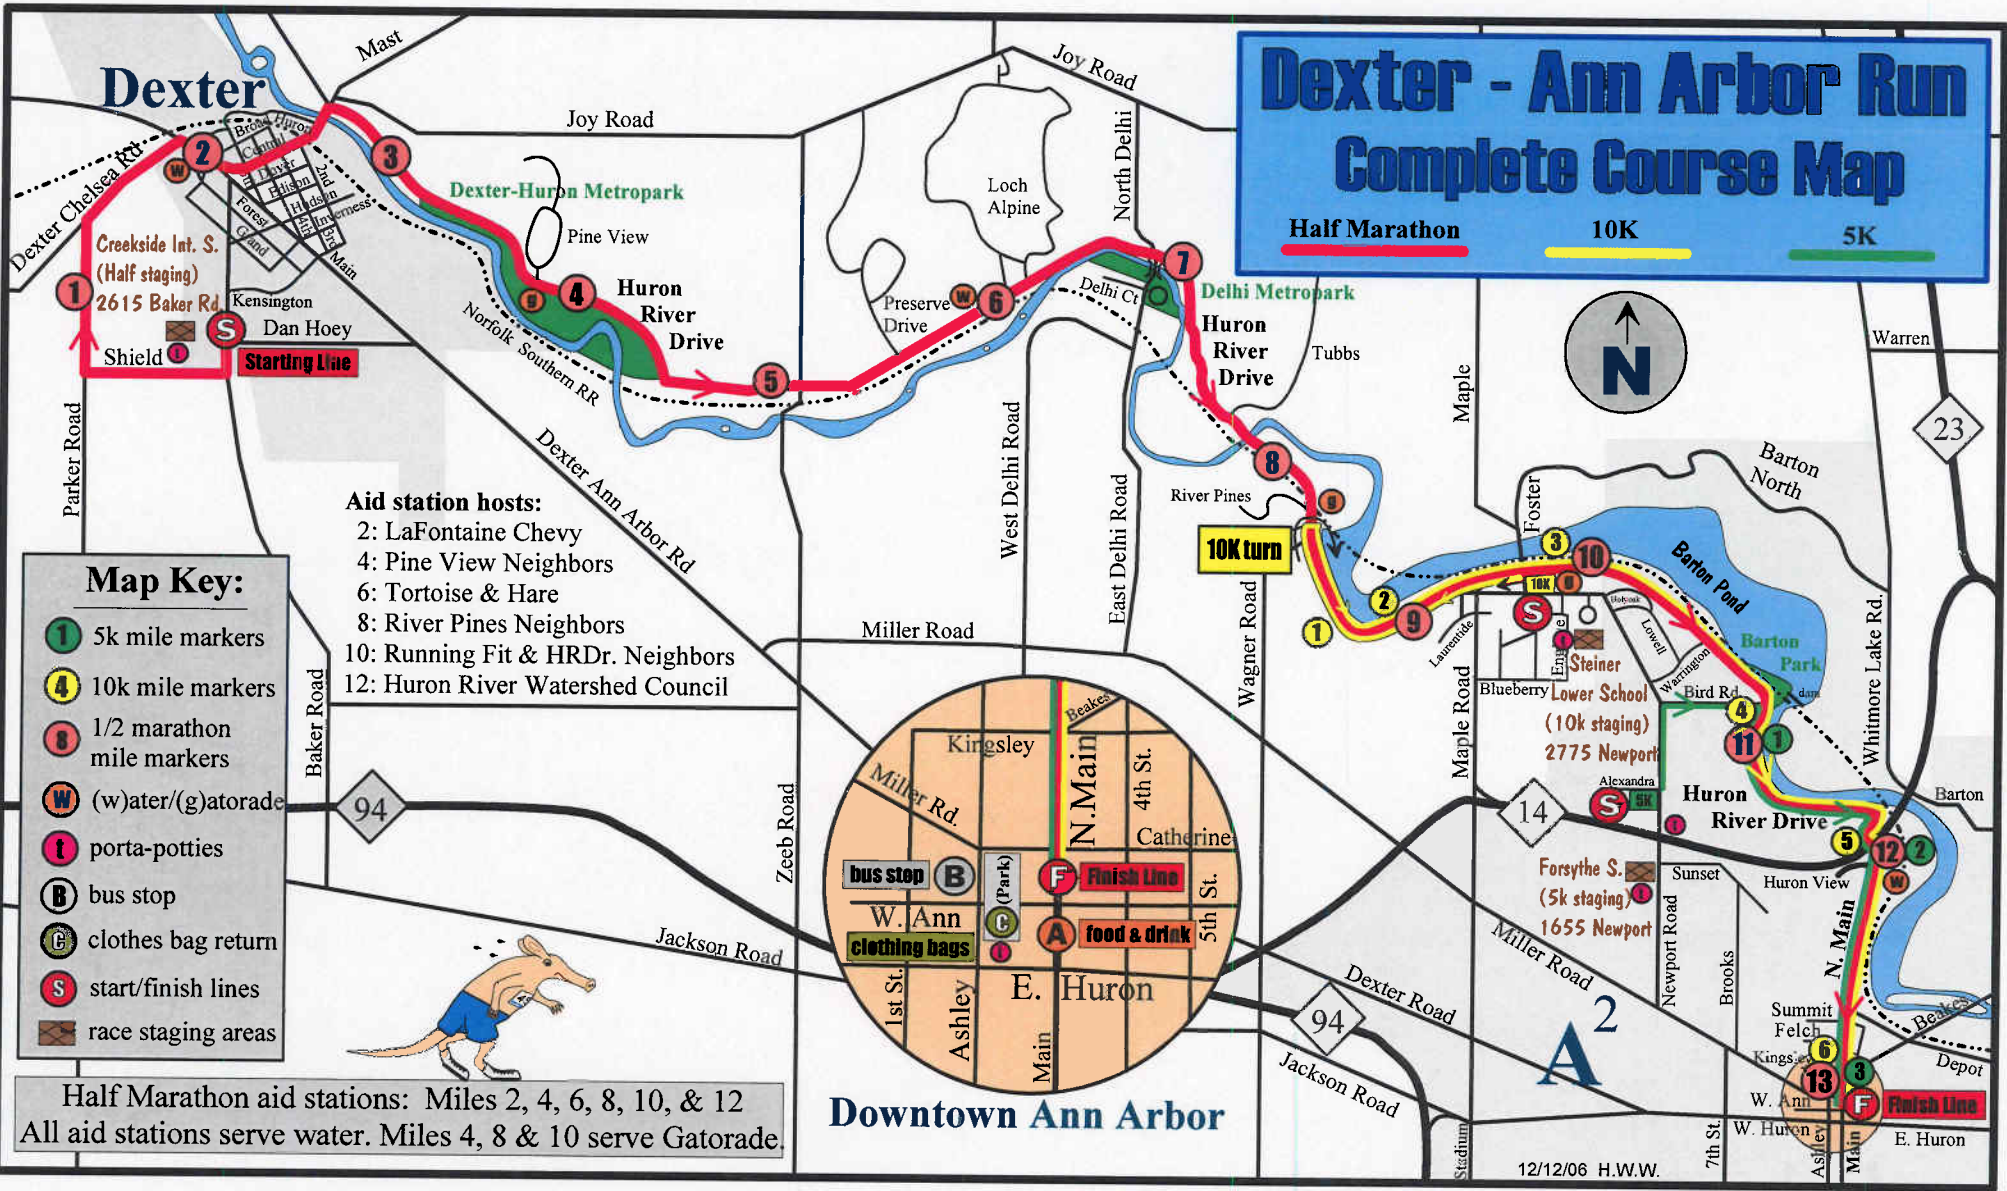

# Dexter - Ann Arbor Run Complete Course Map

Half Marathon

10K

5K

**Aid station hosts:**  
 2: LaFontaine Chevy  
 4: Pine View Neighbors  
 6: Tortoise & Hare  
 8: River Pines Neighbors  
 10: Running Fit & HRDr. Neighbors  
 12: Huron River Watershed Council

- Map Key:**
- ① 5k mile markers
  - ④ 10k mile markers
  - ⑧ 1/2 marathon mile markers
  - W (w)ater/(g)atorade
  - i porta-potties
  - B bus stop
  - G clothes bag return
  - S start/finish lines
  - race staging areas

Half Marathon aid stations: Miles 2, 4, 6, 8, 10, & 12  
 All aid stations serve water. Miles 4, 8 & 10 serve Gatorade

## Downtown Ann Arbor