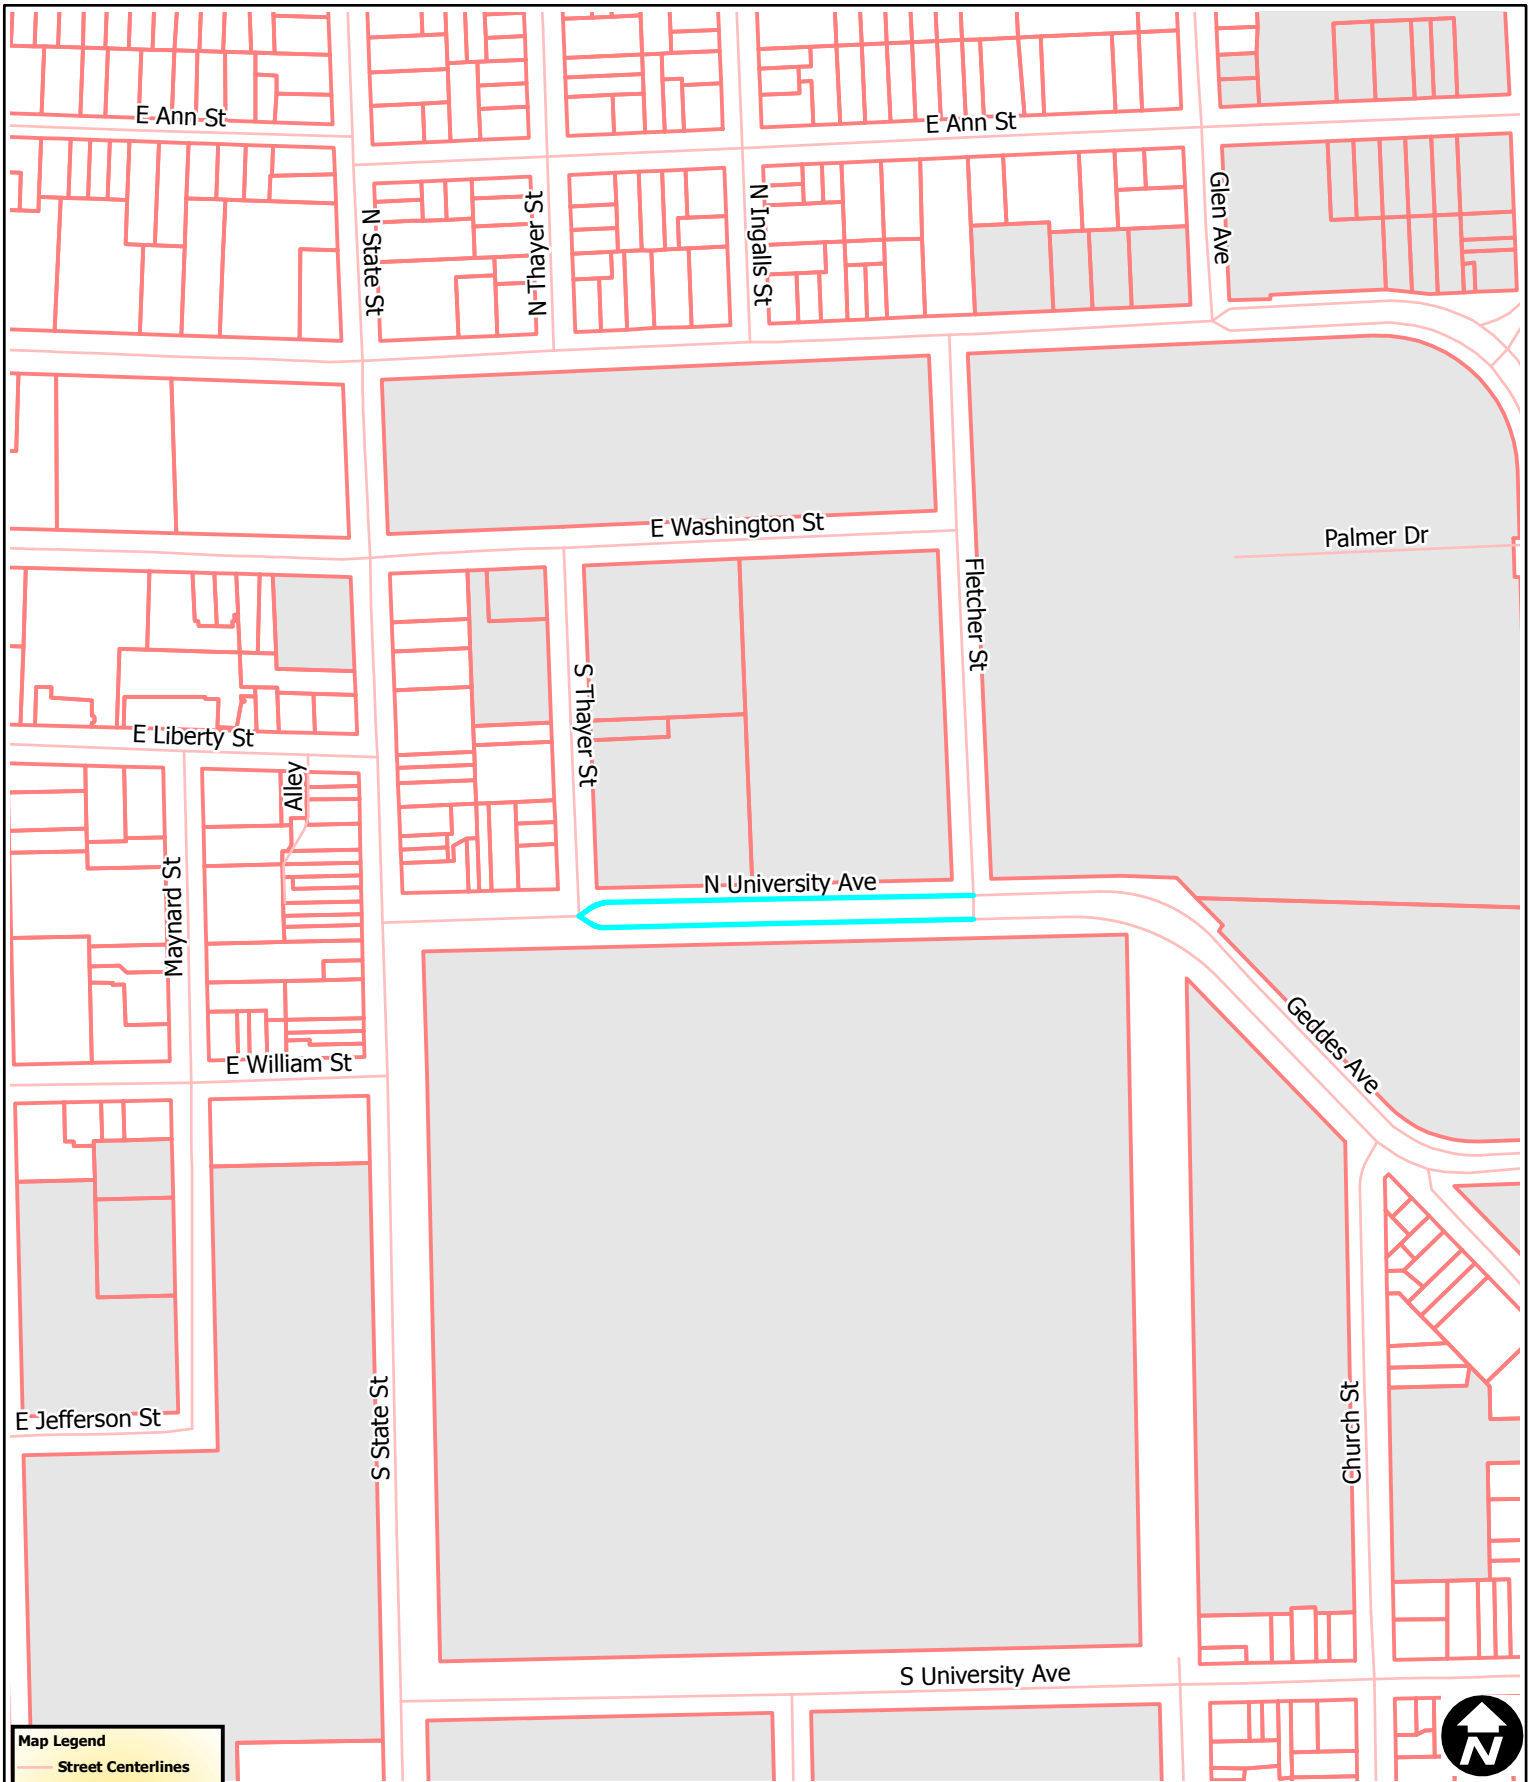

NJATC Welcome Reception/Dinner and Graduation Dinner

Map Legend	
	Street Centerlines
	Railroads
	Rivers and Streams
	Lakes and Ponds
	Schools
	Non City Open Spaces
	Parks
	University

Copyright 2009 City of Ann Arbor, Michigan