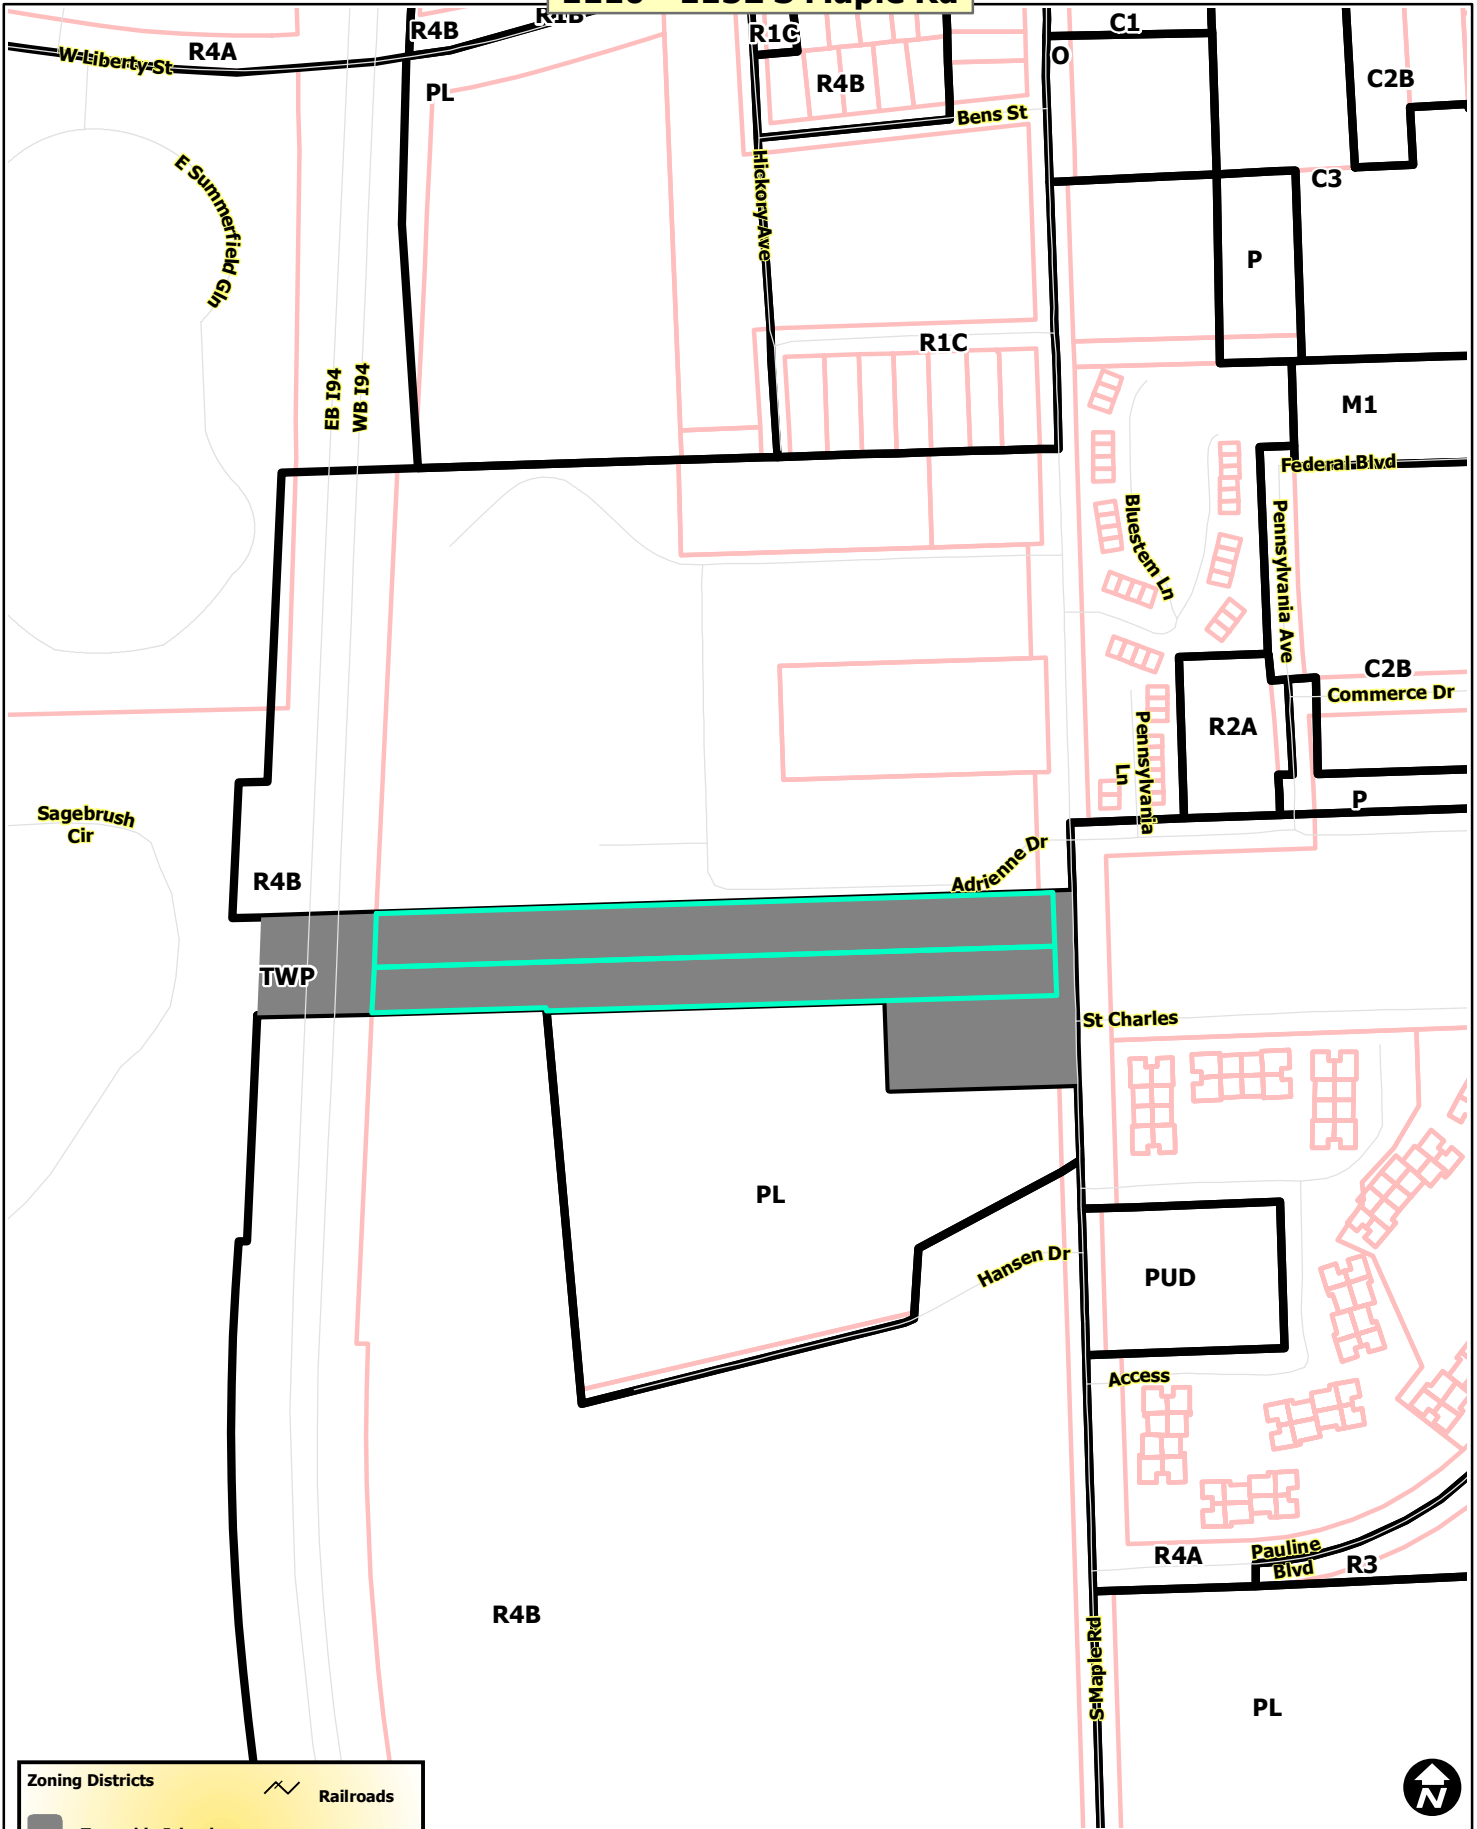

1110 - 1132 S Maple Rd

Zoning Districts	Railroads
Township Islands	Parcels
City Zoning Districts	Huron River

Map date 10/3/2016
 Any aerial imagery is circa 2015
 unless otherwise noted
 Terms of use: www.a2gov.org/terms