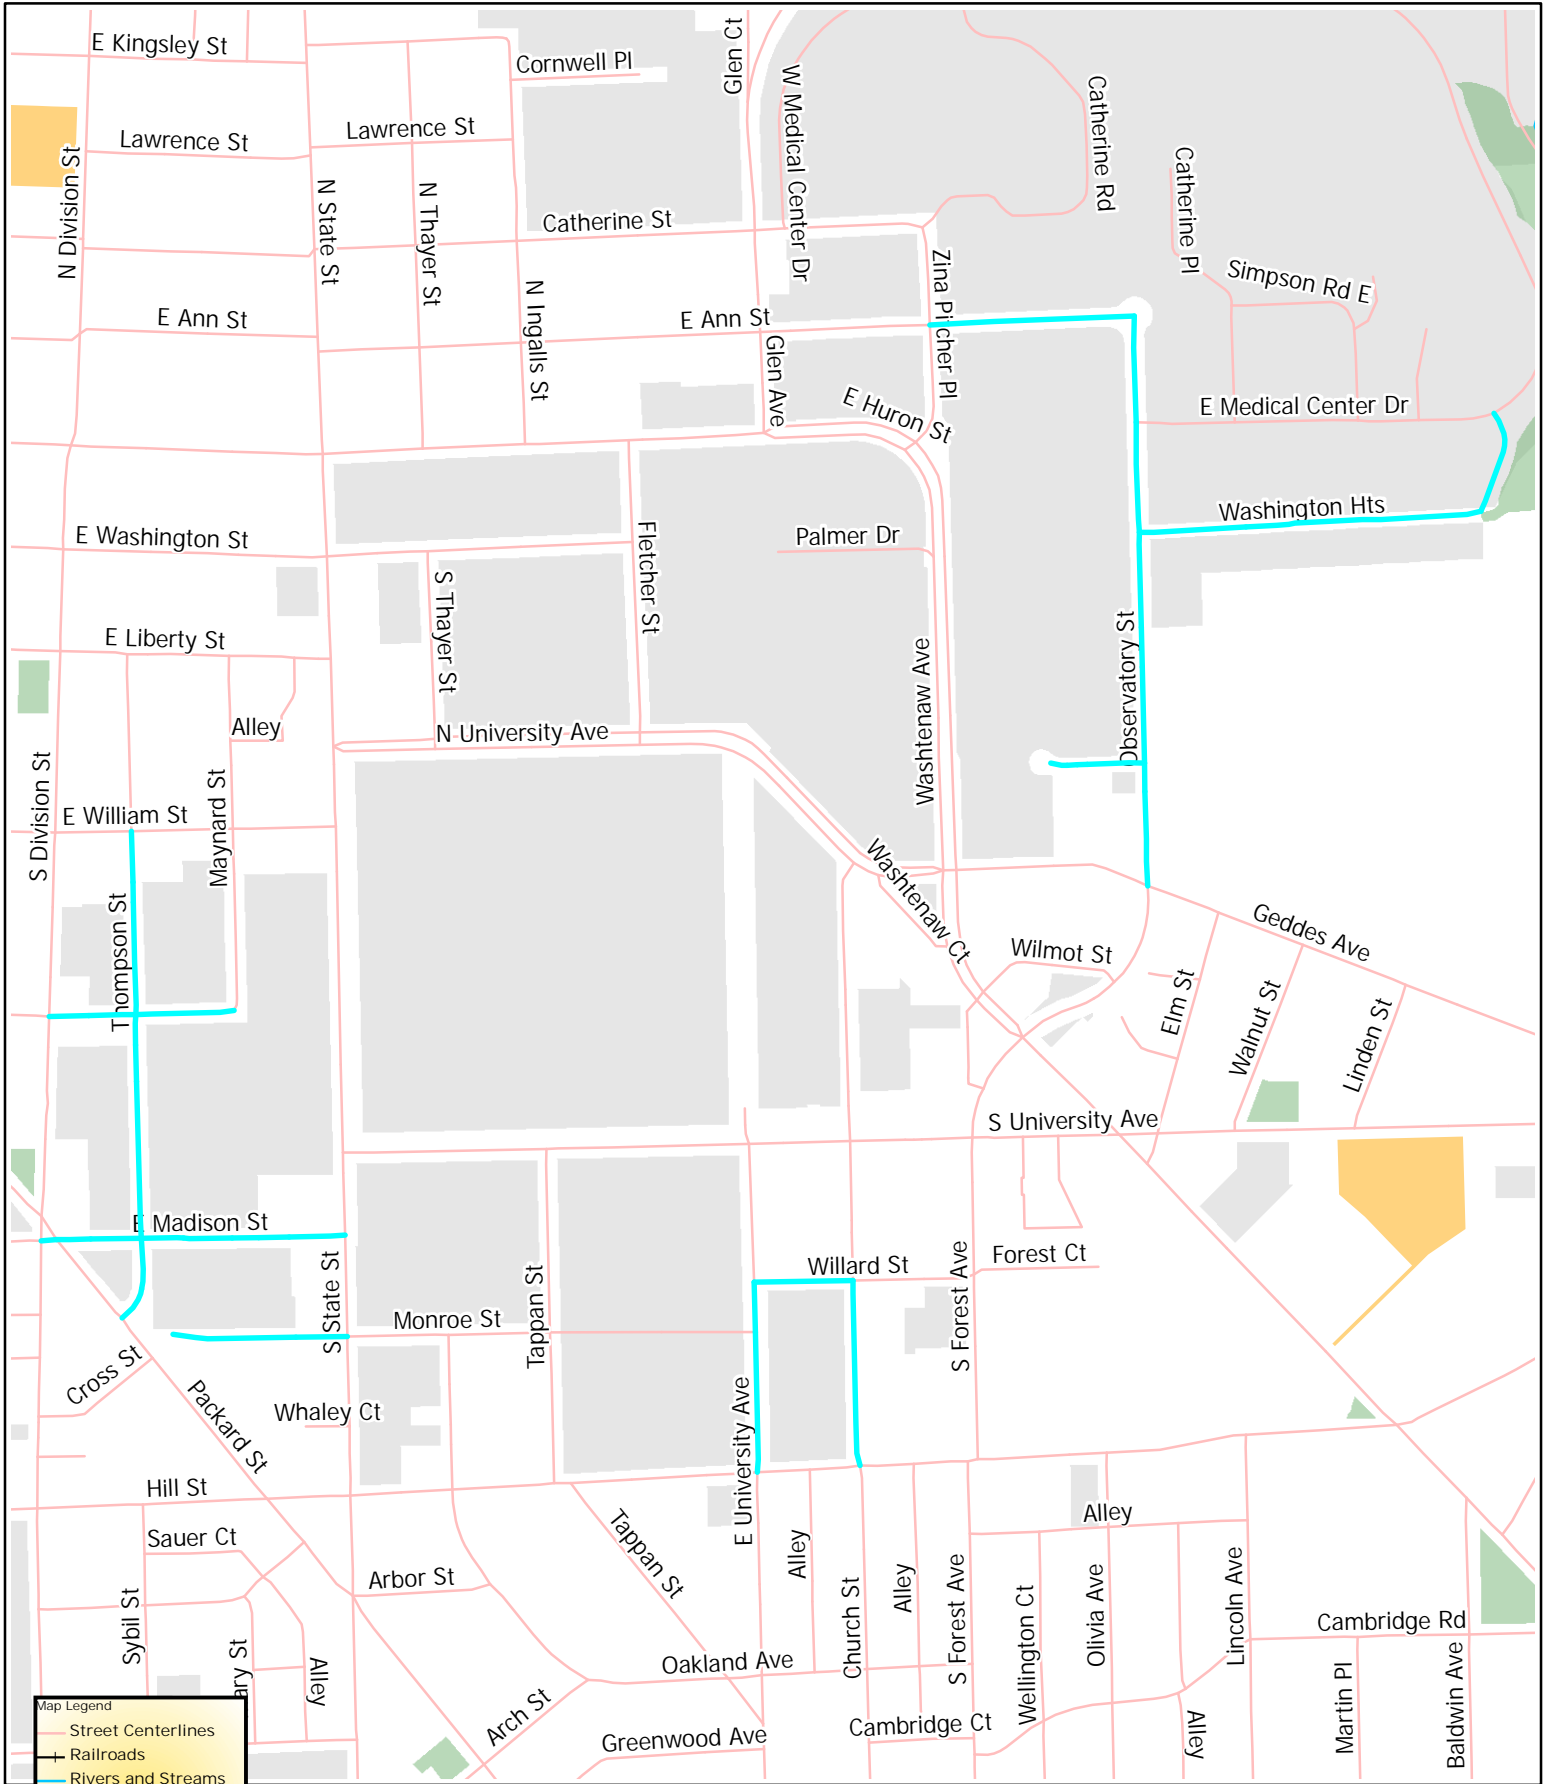

U of M Student Move-In Street Closings

Map Legend

- Street Centerlines
- —+— Railroads
- Rivers and Streams
- Lakes and Ponds
- Schools
- Non City Open Spaces
- Parks
- University

Copyright 2007 City of Ann Arbor, Michigan