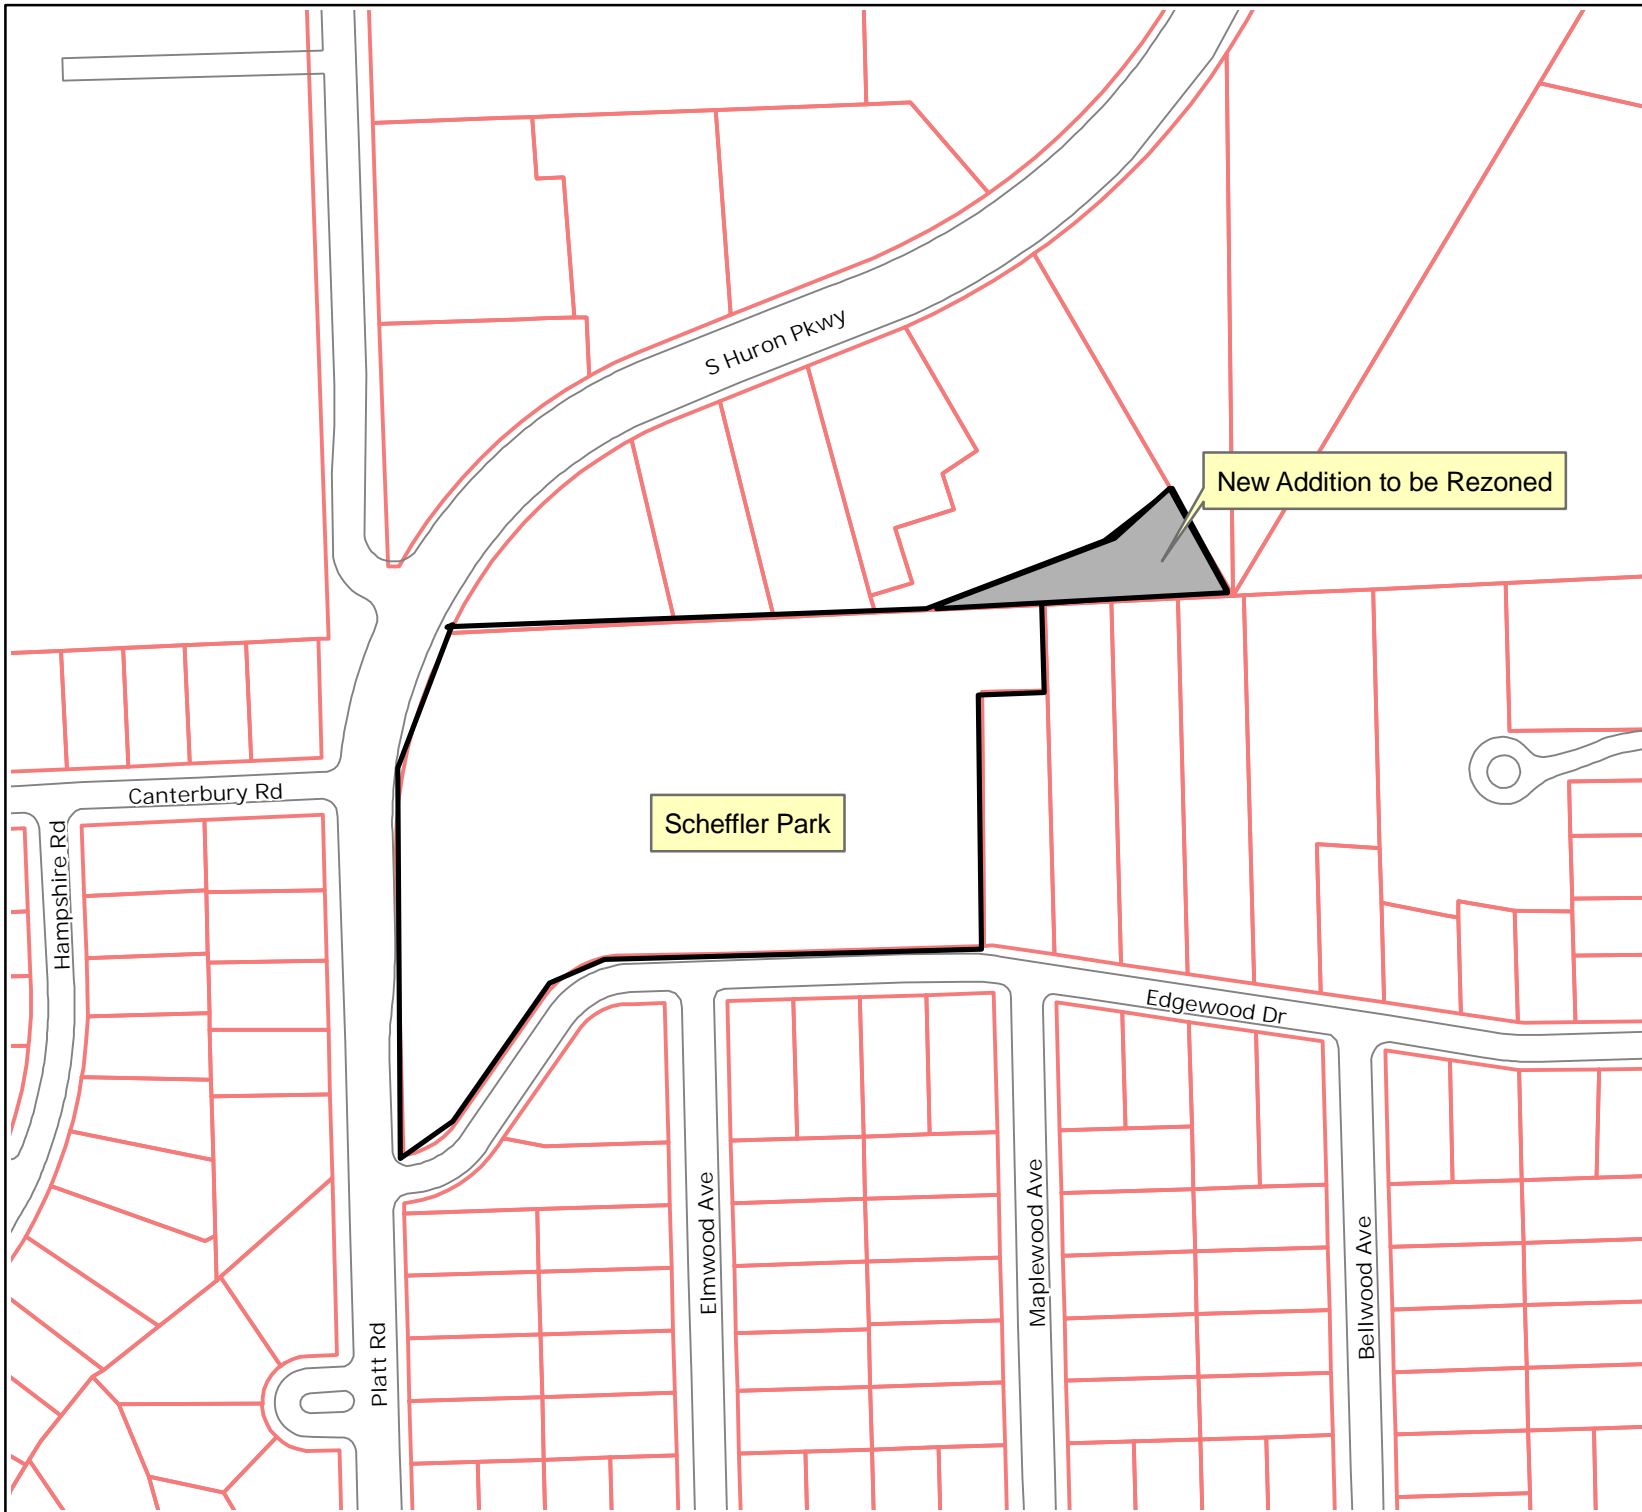

Location Map:  
Scheffler Park  
Addition Rezoning

**Map Legend**

- +— Railroads
- Edge Of Pavement
- ▭ Parcels

Copyright 2008 City of Ann Arbor, Michigan  
No part of this product shall be reproduced or transmitted in any form or by any means, electronic or mechanical, for any purpose, without prior written permission from the City of Ann Arbor.  
This map complies with National Map Accuracy Standards for mapping at 1 Inch = 100 Feet. The City of Ann Arbor and its mapping contractors assume no legal representation for the content and/or inappropriate use of information on this map.