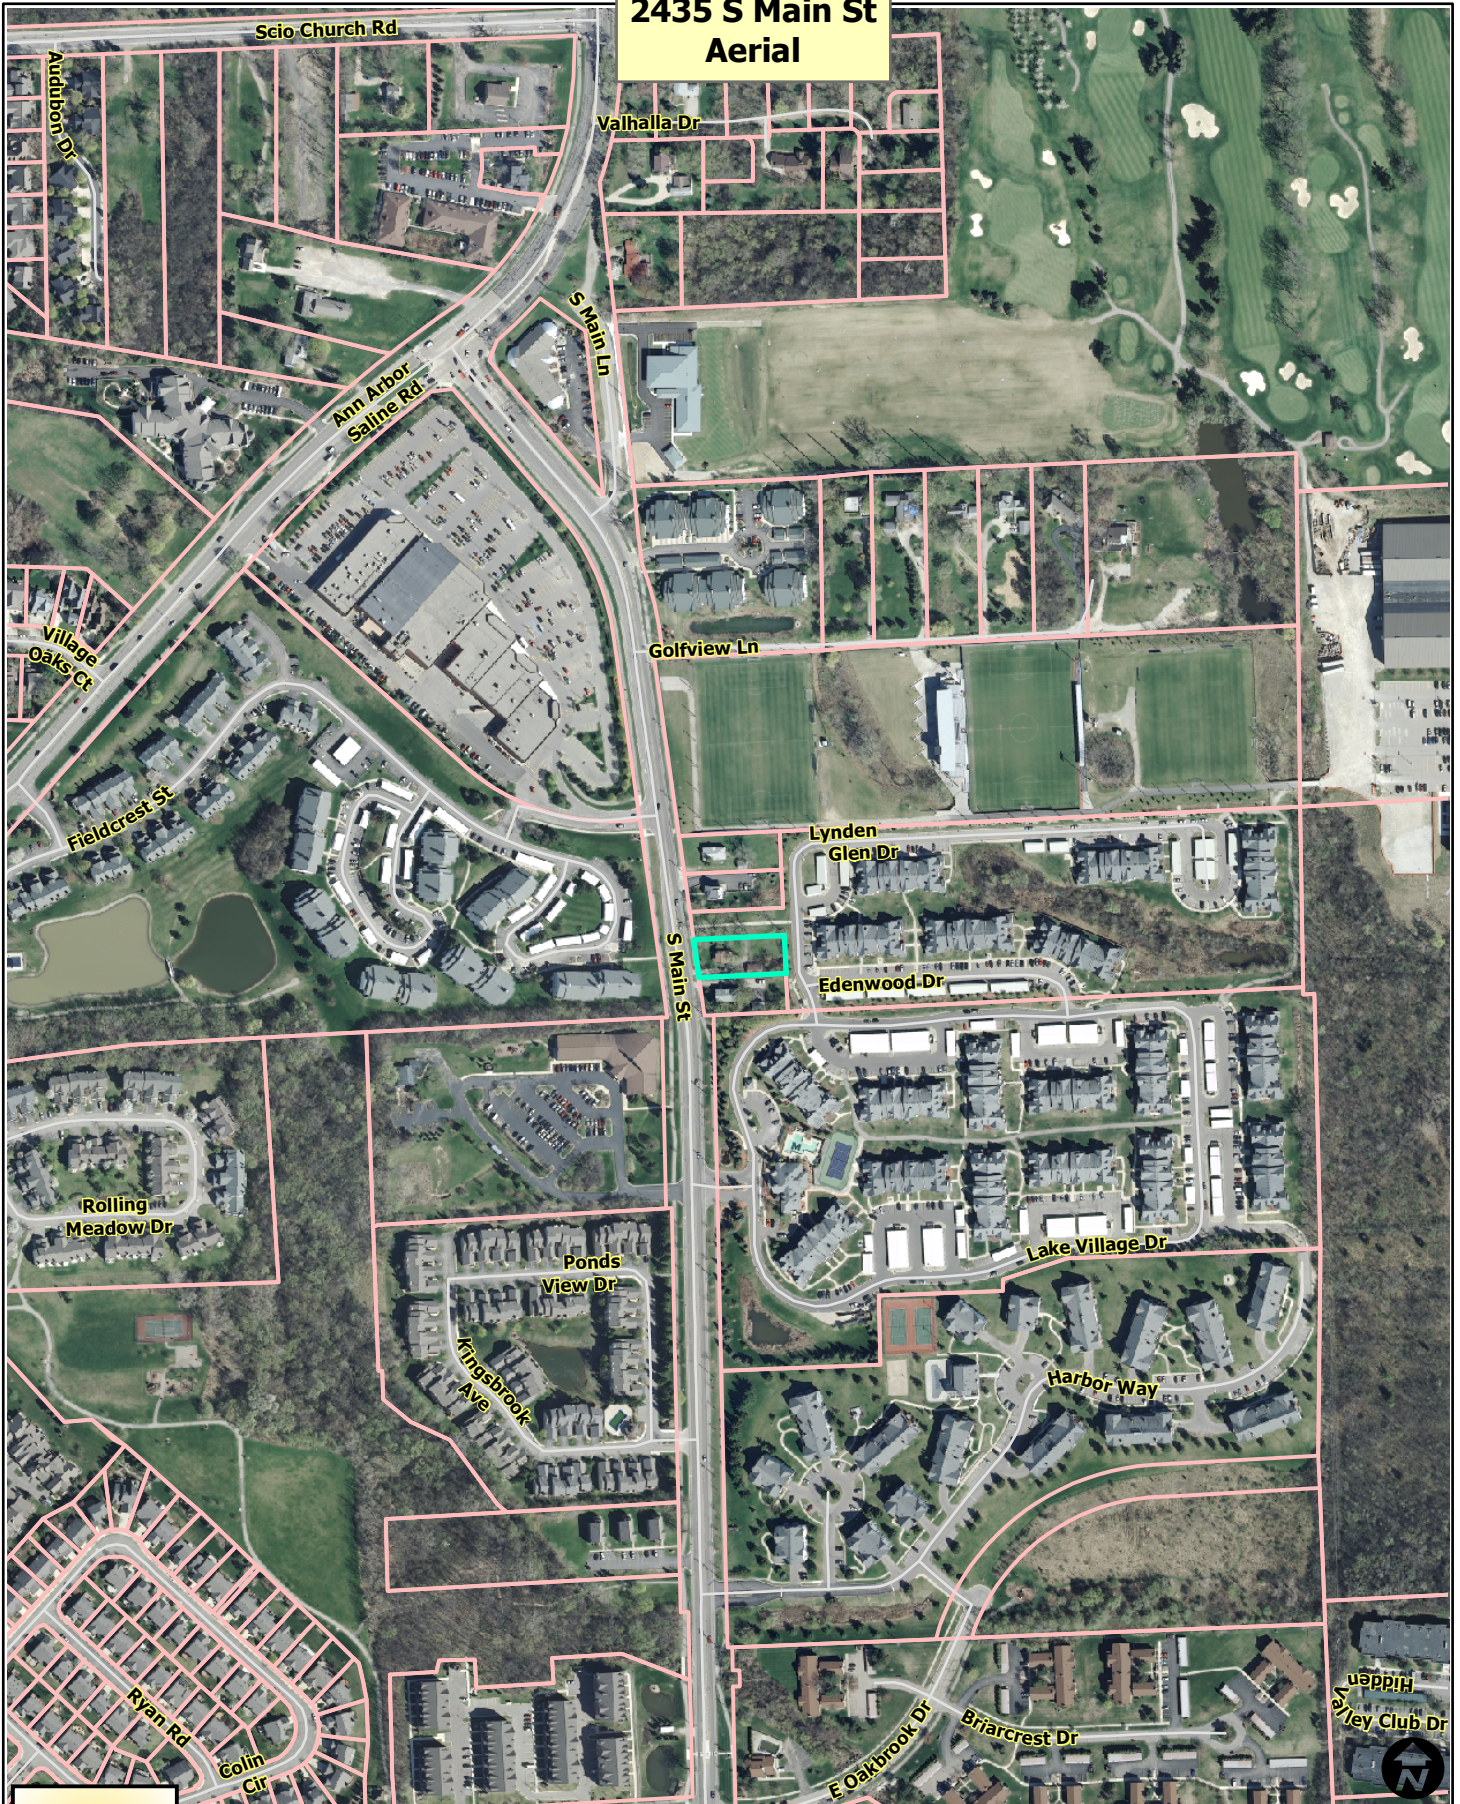

**2435 S Main St  
Aerial**

-  Railroads
-  Parcels
-  Huron River

Map date: 4/29/2015  
Terms of use: [www.a2gov.org/terms](http://www.a2gov.org/terms)