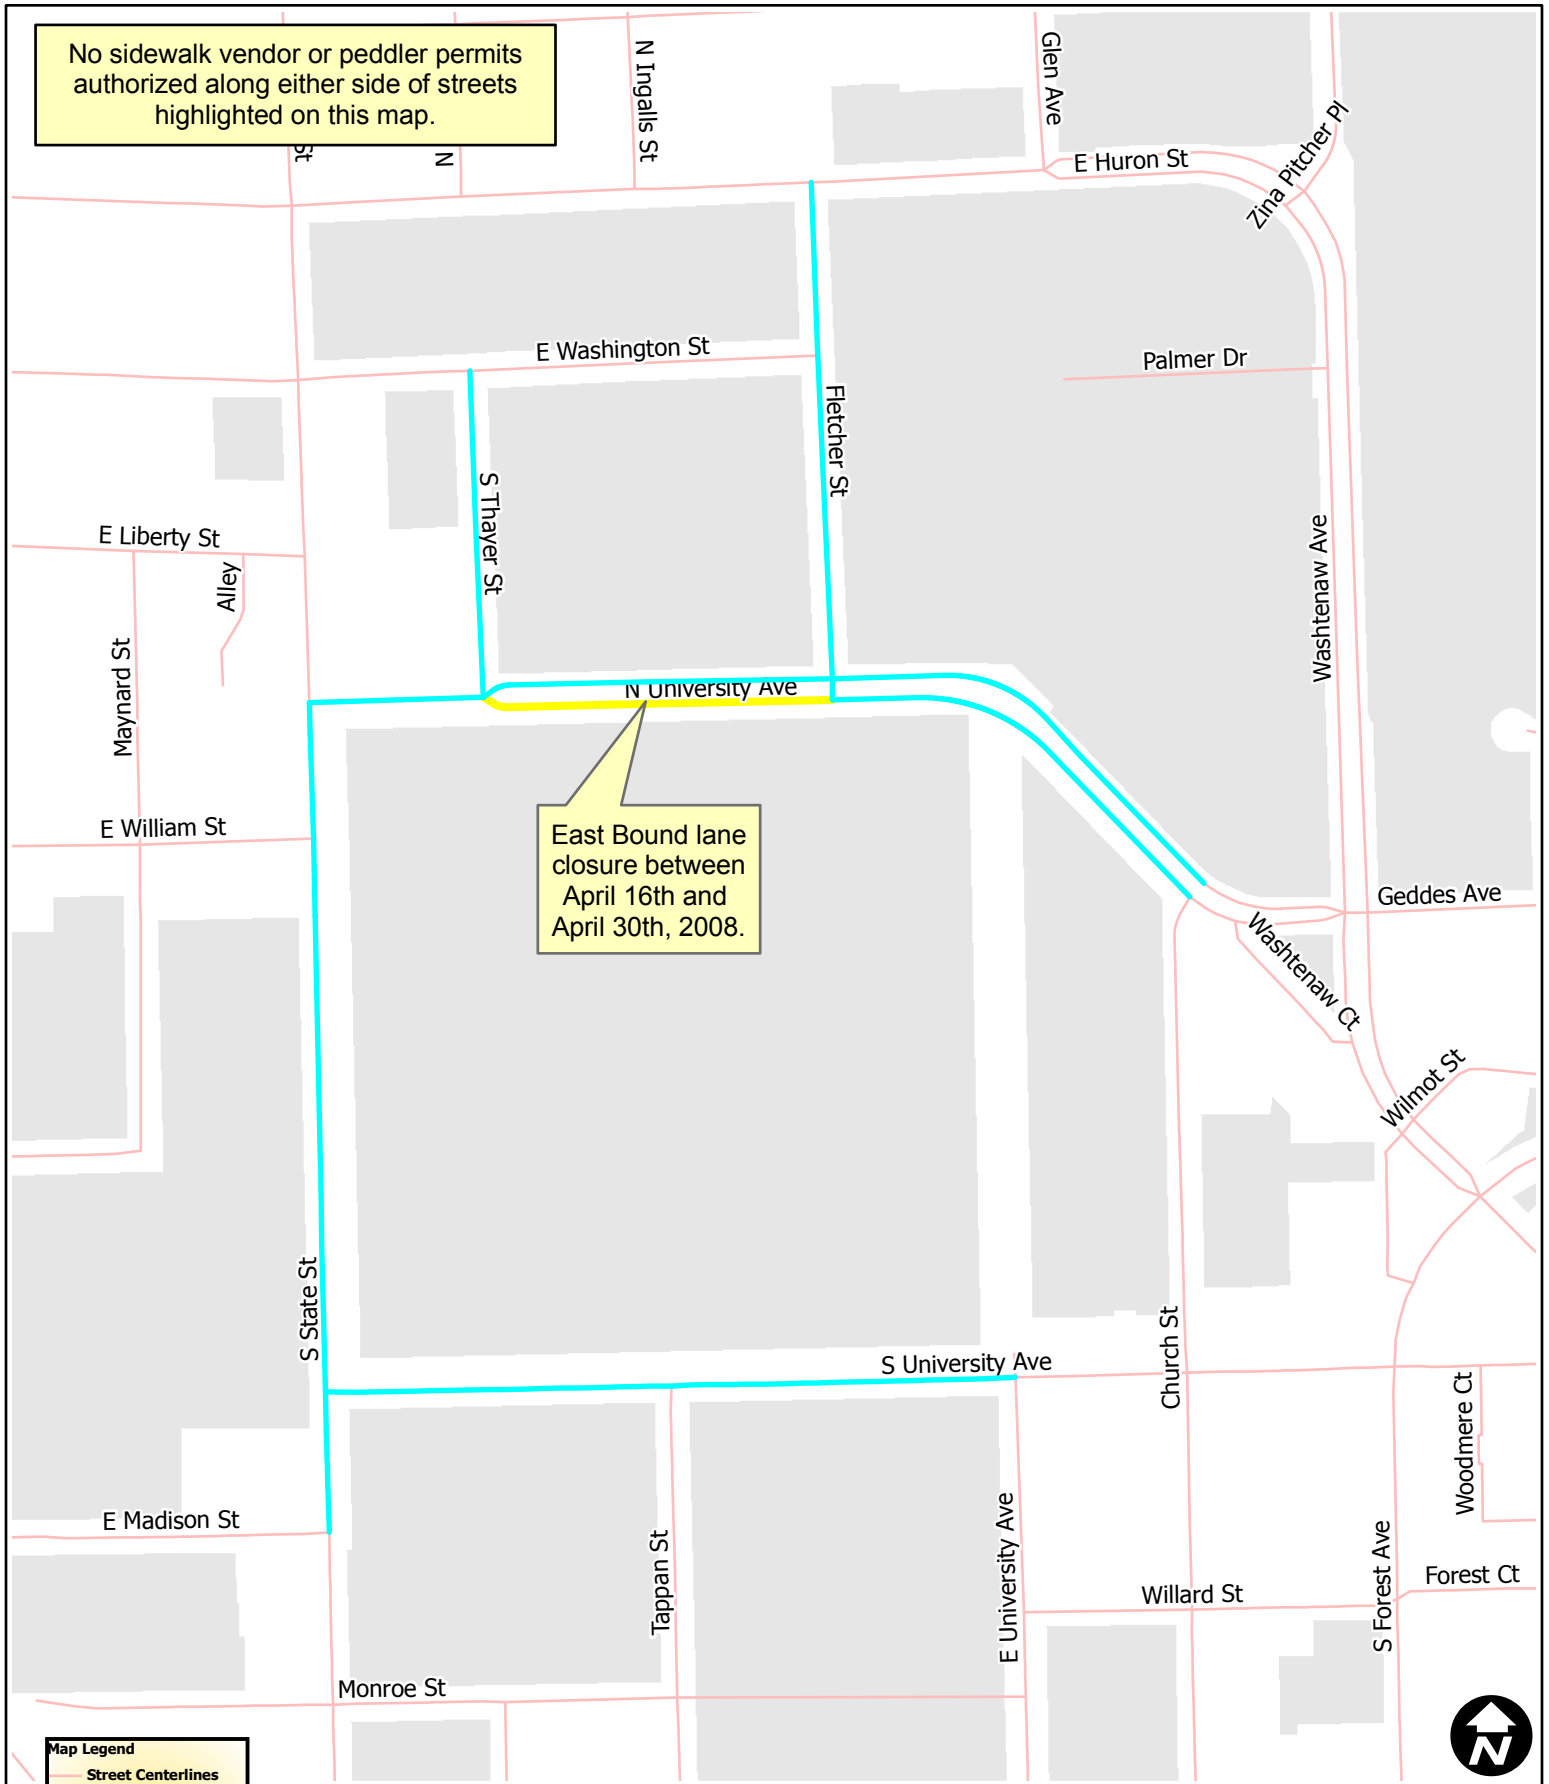

U of M Commencement April 26th, 2008

No sidewalk vendor or peddler permits authorized along either side of streets highlighted on this map.

East Bound lane closure between April 16th and April 30th, 2008.

Map Legend

- Street Centerlines
- + Railroads
- Rivers and Streams
- Lakes and Ponds
- Schools
- Non City Open Spaces
- Parks
- University