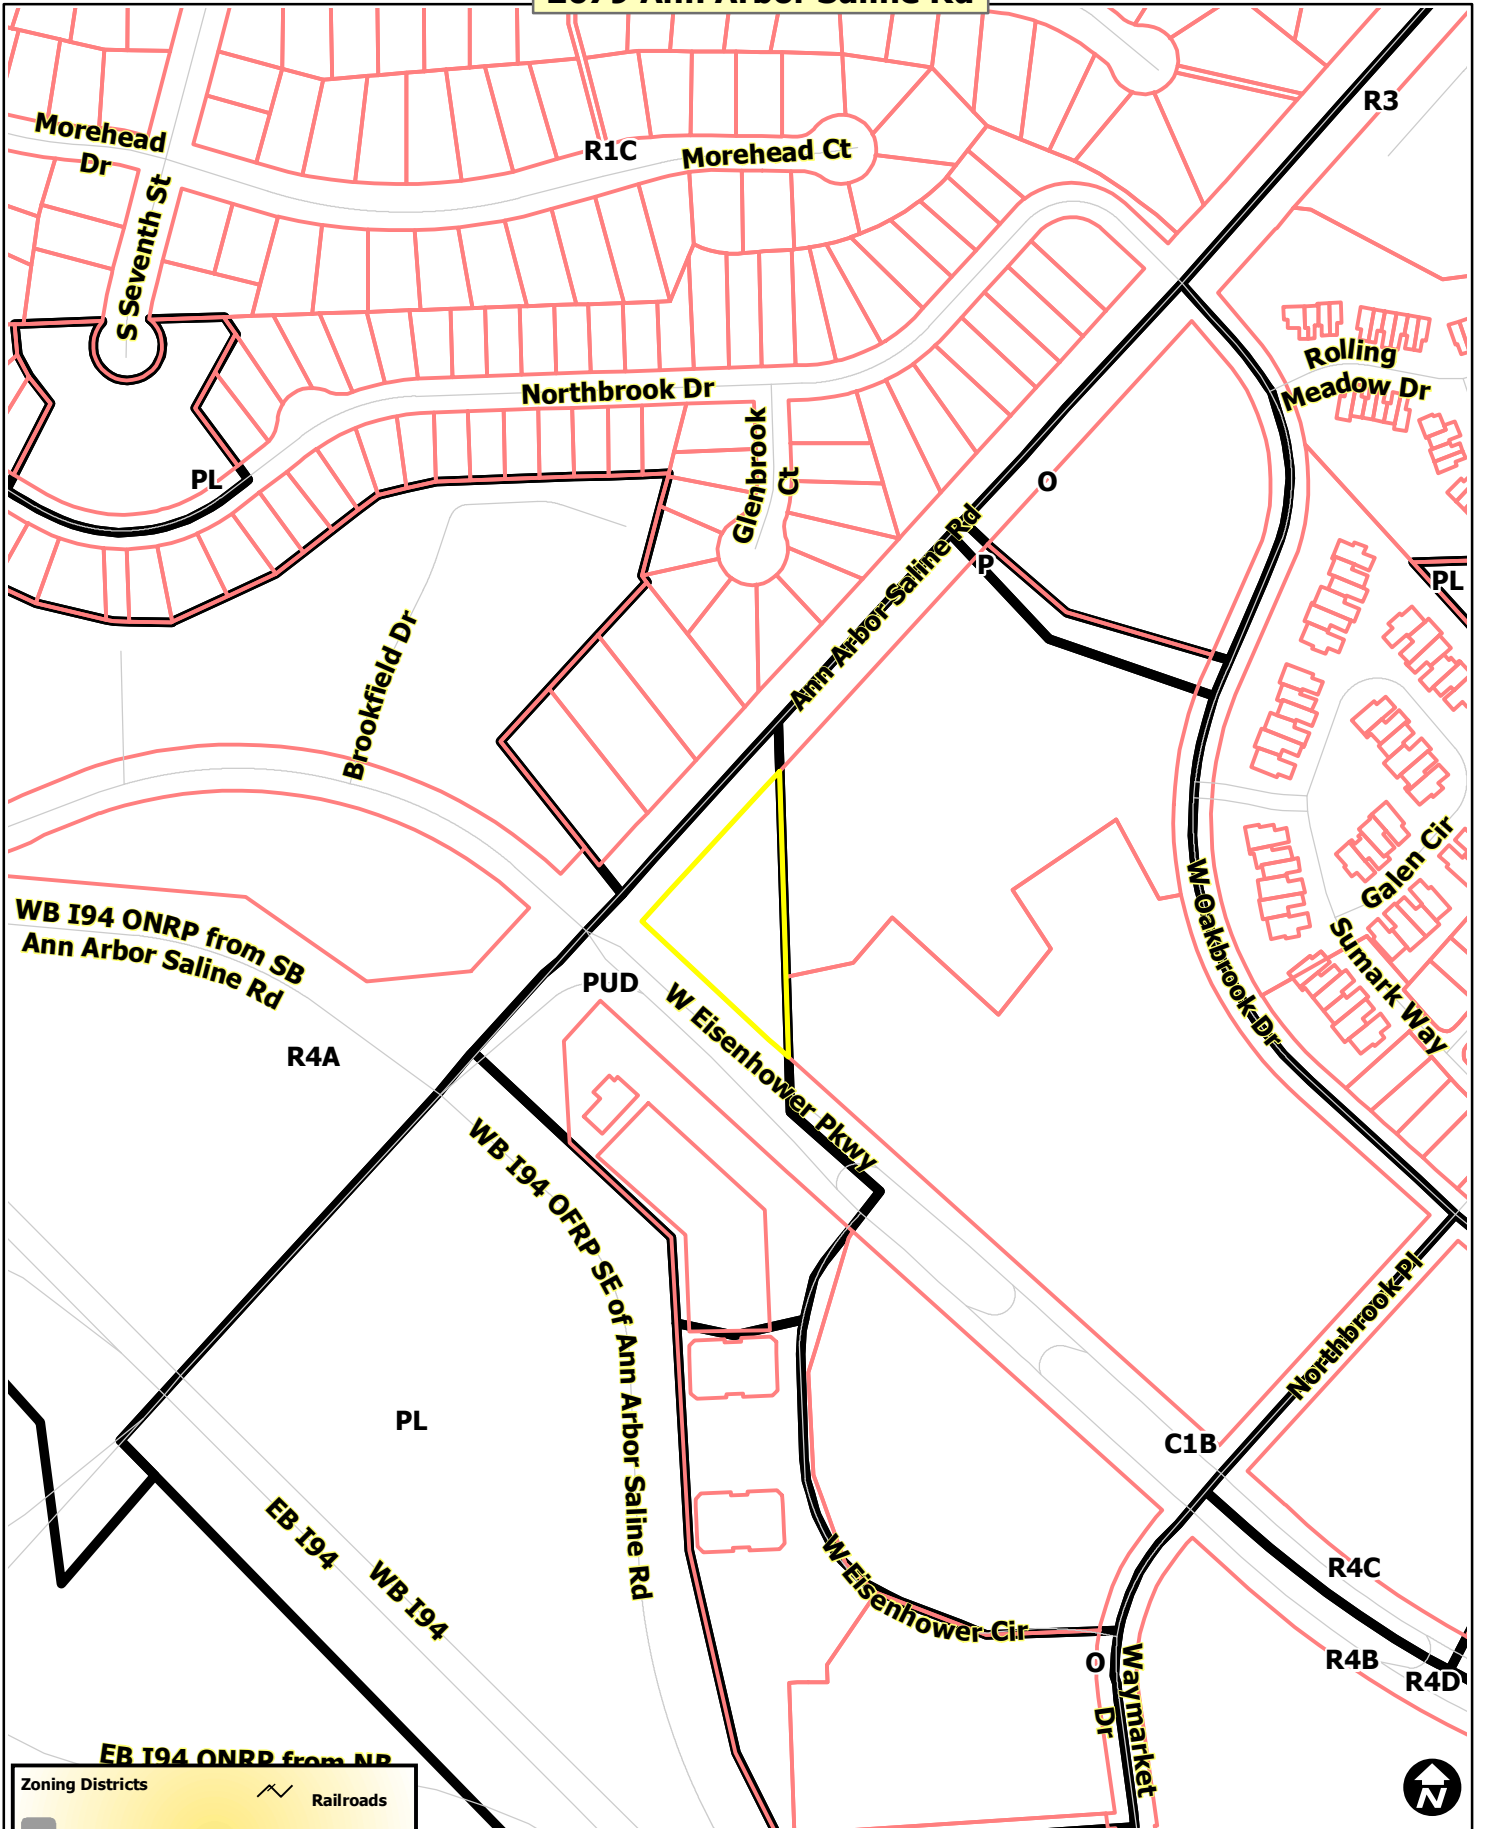

2679 Ann Arbor Saline Rd

Zoning Districts

- Township Islands
- City Zoning Districts
- Railroads
- Huron River
- Tax Parcels

Map date: 10/25/2018
 Any aerial imagery is circa 2018 unless otherwise noted
 Terms of use: www.a2gov.org/terms