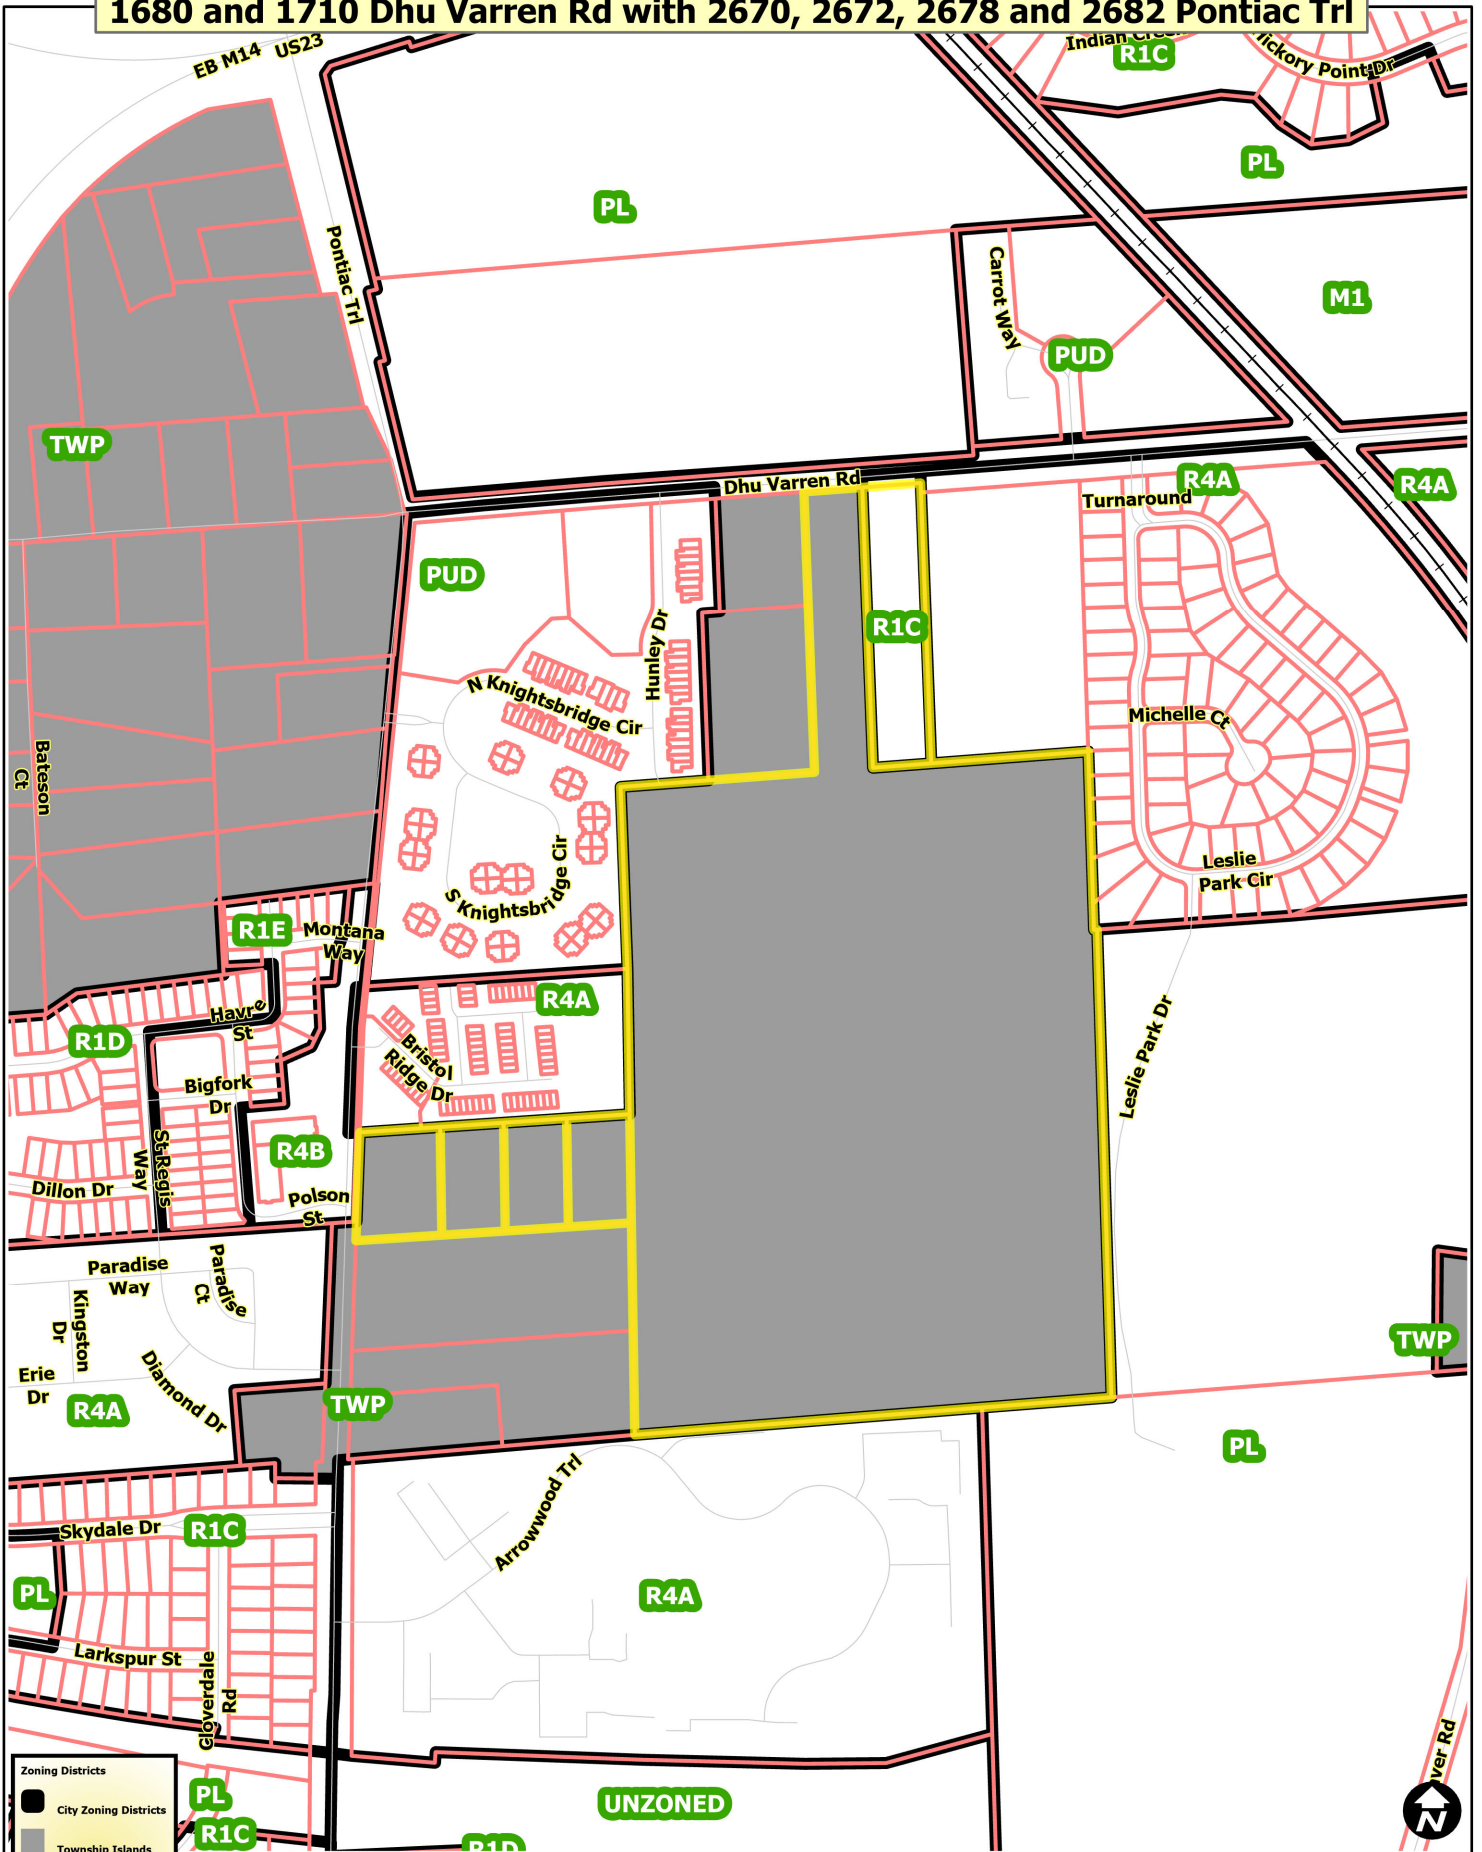

1680 and 1710 Dhu Varren Rd with 2670, 2672, 2678 and 2682 Pontiac Trl

Zoning Districts

- City Zoning Districts
- Township Islands
- Railroads
- Huron River
- Tax Parcels

Map date: 2/7/2023
 Any aerial imagery is circa 2020 unless otherwise noted
 Terms of use: www.a2gov.org/terms